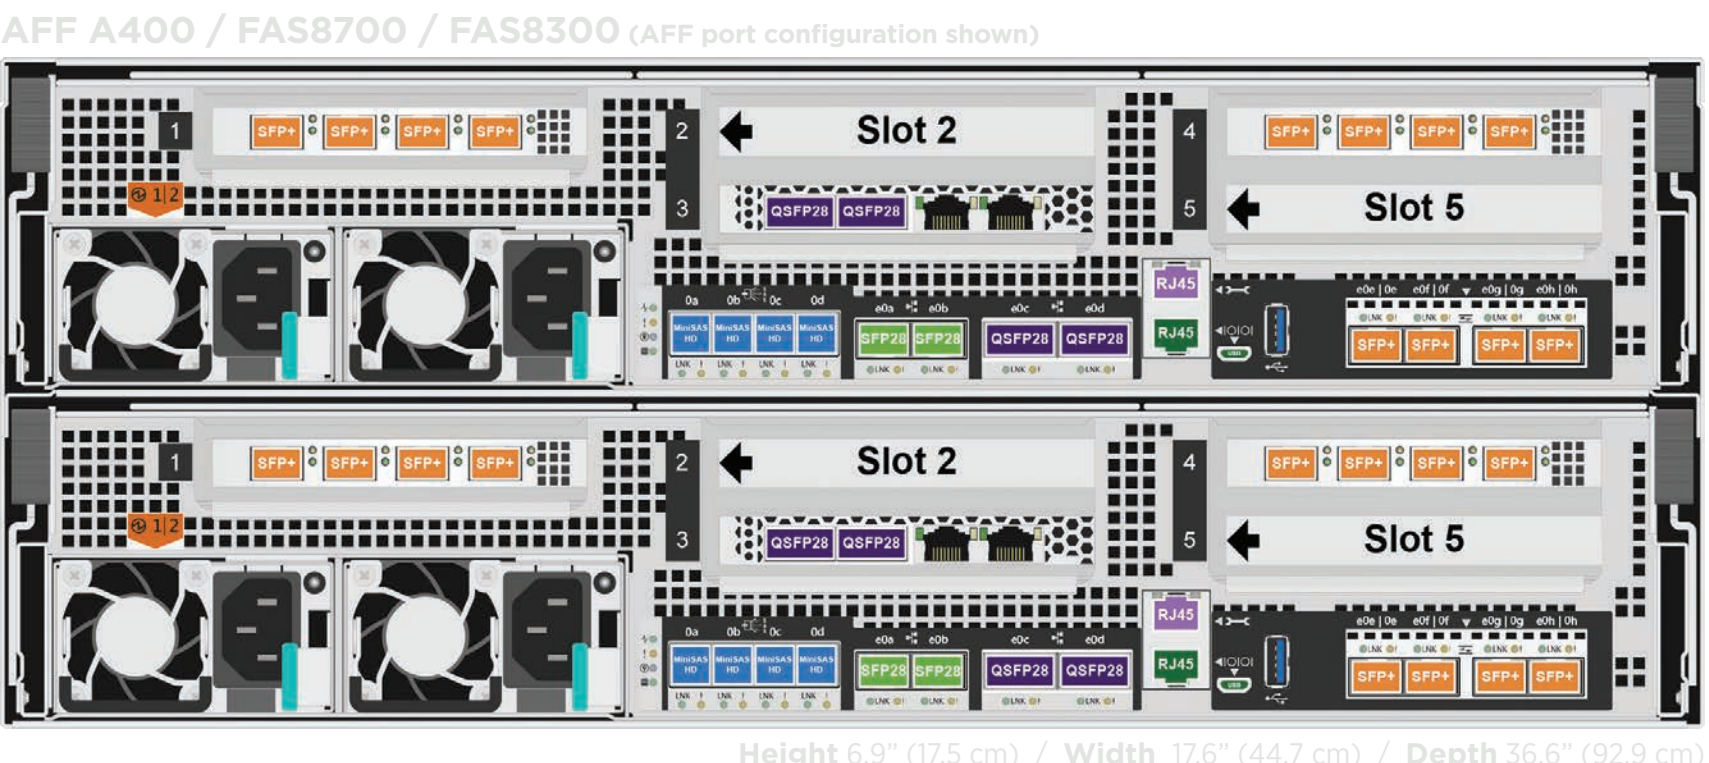

ALL FLASH (AFF A-SERIES and C-SERIES)						
	AFF A800	AFF A700	AFF A400	AFF A300	AFF A220	AFF C190
PER HA PAIR SPECIFICATIONS (ACTIVE-ACTIVE DUAL CONTROLLER)						
Max Raw Capacity Base-10 | Base-2	6.6PB | 5.8PiB	14.6PB | 13.0PiB	14.6PB | 13.0PiB	11.7PB | 10.4PiB	4.0PB | 3.6PiB	23.04TB | 20.95TiB
Effective Capacity² Base-10 | Base-2	26.4PB | 23.4PiB	58.6PB | 52.0PiB	58.6PB | 52.0PiB	46.9PB | 41.6PiB	16.6PB | 14.3PiB	92TB | 82PiB
Storage Network Supported Protocols	NVMe/FC, FC, iSCSI, NFS, pNFS, SMB	NVMe/FC, FC, FCoE, iSCSI, NFS, pNFS, SMB	NVMe/FC, FC, iSCSI, NFS, pNFS, SMB	NVMe/FC, FC, FCoE, iSCSI, NFS, pNFS, SMB	FC, FCoE, iSCSI, NFS, pNFS, SMB	FC, iSCSI, NFS, pNFS, SMB
Data Aggregate Maximum Size	800TiB	800TiB	800TiB	800TiB	800TiB	800TiB
Flexible Volume Maximum Size	100TiB	100TiB	100TiB	100TiB	100TiB	100TiB
FabricPool Maximum Capacity	16.4PiB per aggregate	16.4PiB per aggregate	16.4PiB per aggregate	16.4PiB per aggregate	16.4PiB per aggregate	16.4PiB per aggregate
FabricPool Supported Capacity Tiers	Amazon Web Services S3 Alibaba Cloud Object Storage Microsoft Azure Blob Google Cloud Storage IBM Cloud Object Storage NetApp StorageGRID	Amazon Web Services S3 Alibaba Cloud Object Storage Microsoft Azure Blob Google Cloud Storage IBM Cloud Object Storage NetApp StorageGRID	Amazon Web Services S3 Alibaba Cloud Object Storage Microsoft Azure Blob Google Cloud Storage IBM Cloud Object Storage NetApp StorageGRID	Amazon Web Services S3 Alibaba Cloud Object Storage Microsoft Azure Blob Google Cloud Storage IBM Cloud Object Storage NetApp StorageGRID	Amazon Web Services S3 Alibaba Cloud Object Storage Microsoft Azure Blob Google Cloud Storage IBM Cloud Object Storage NetApp StorageGRID	Amazon Web Services S3 Alibaba Cloud Object Storage Microsoft Azure Blob Google Cloud Storage IBM Cloud Object Storage NetApp StorageGRID
Cluster Nodes Maximum NAS | SAN	24 | 12 Nodes	24 | 12 Nodes	24 | 12 Nodes	24 | 12 Nodes	24 | 12 Nodes	24 | 12 Nodes
Drive Quantity Maximum	240 SSD 48 ex-NVMe + 192 external	480 SSD external	48 NVMe | 480 SSD external	384 SSD external	144 SSD 24 internal + 120 external	24 SSD internal
Rack Units Maximum Configuration	4 RU	10 RU 8 RU + 2 RU shelf	6 RU 4 RU + 2 RU shelf	5 RU 3 RU + 2 RU shelf	2 RU	2 RU
Processor	4x 64-bit 96 total cores	4x 64-bit 72 total cores	4x 40Gbit 40 total cores	2x 64-bit 32 total cores	2x 64-bit 24 total cores	2x 64-bit 16 total cores
Memory	128GB	1024GB	256GB	256GB	64GB	64GB
I/O Expansion Available Slots	20x Slots PCIe Gen3	20x Slots IO Modules	8 Slots PCIe Gen3	4 Slots PCIe Gen3	-	-
Ethernet Maximum Ports	20x 100/40GbE 16x 25GbE 32x 10GbE	32x 40GbE 64x 10GbE	20x 25GbE 32x 10GbE	8x 40GbE 24x 10GbE	12x 10GbE	12x 10GbE
Fibre Channel Maximum Ports	32x 32Gb FC 32x 16Gb FC	64x 32Gb FC 64x 16Gb FC	24x 32Gb FC 32x 16Gb FC	8x 16Gb FC	8x 16Gb FC	8x 16Gb FC
SAS Maximum Ports	32x 12Gb SAS	64x 12Gb SAS	30x 12Gb SAS	24x 12Gb SAS	4x 12Gb SAS	4x 12Gb SAS
Minimum OS Version	ONTAP 9.4	ONTAP 9.1	ONTAP 9.7	ONTAP 9.1	ONTAP 9.4	ONTAP 9.6