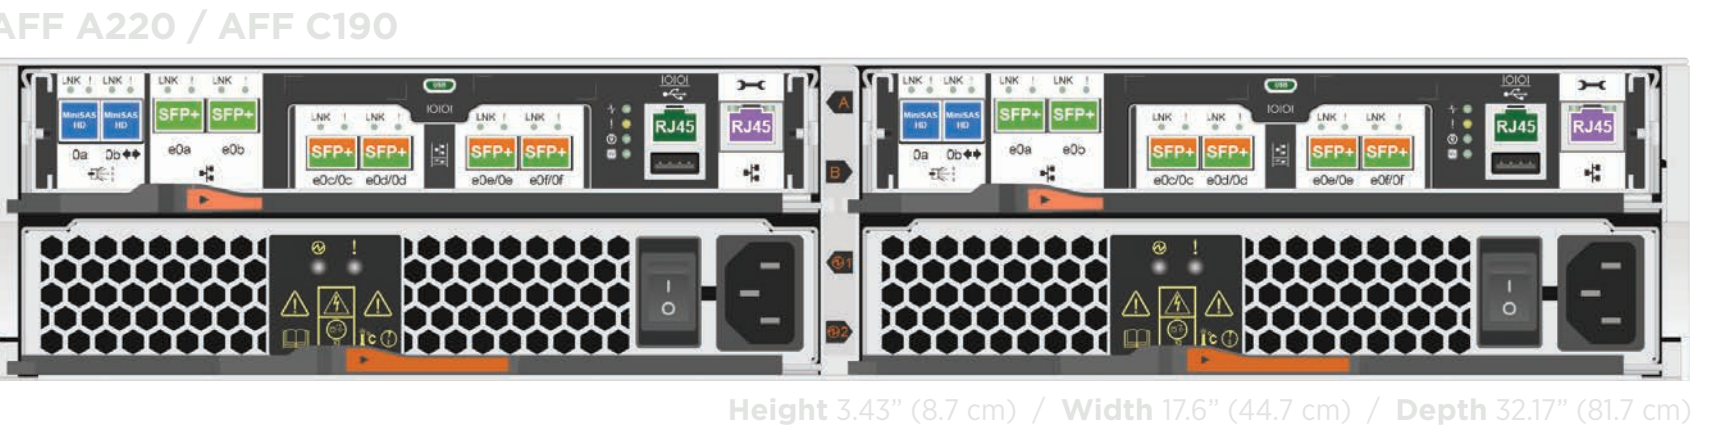

HYBRID FLASH (FAS)					
	FAS9000	FAS8700	FAS8300	FAS2750	FAS2720
PER HA PAIR SPECIFICATIONS (ACTIVE-ACTIVE DUAL CONTROLLER)					
Raw Capacity Maximum Base-10 | Base-2	11.5PB | 10.2PiB	14.6PB | 13.0PiB	14.6PB | 13.0PiB	1.2PB | 1.1PiB	1.44PB | 1.3PiB
Storage Network Supported Protocols	FC, FCoE, iSCSI, NFS, pNFS, SMB	FC, iSCSI, NFS, pNFS, SMB	FC, iSCSI, NFS, pNFS, SMB	FC, FCoE, iSCSI, NFS, pNFS, SMB	FC, FCoE, iSCSI, NFS, pNFS, SMB
NVMe Flash Cache Maximum Onboard	16TB	2TB	2TB	2TB	2TB
Flash Pool Maximum Onboard	144TiB	144TiB	144TiB	24TiB	24TiB
Data Aggregate Maximum Size	400TiB	400TiB	400TiB	400TiB	400TiB
Flexible Volume Maximum Size	100TiB	100TiB	100TiB	100TiB	100TiB
Cluster Nodes Maximum NAS | SAN	24 | 12 Nodes	24 | 12 Nodes	24 | 12 Nodes	24 | 12 Nodes	24 | 12 Nodes
Drive Quantity Maximum	1440 HDD | 480 SSD external	1440 HDD | 480 SSD external	720 HDD | 480 SSD external	144 HDD | 144 SSD 24 internal + 120 external	144 HDD | 144 SSD 24 internal + 132 external
Rack Units	8 RU	4 RU	4 RU	2 RU	2 RU
Weight English | Metric	214.5lb | 97.3kg	108.6lb | 49.4kg	108.2lb | 49.2kg	58.64lb | 26.6kg	61.95lb | 28.1kg
Processor	4x 64-bit 72 total cores	4x 64-bit 64 total cores	4x 64-bit 40 total cores	2x 64-bit 24 total cores	2x 64-bit 24 total cores
Memory	1024GB	512GB	256GB	64GB	64GB
NVRAM	64GB	32GB	32GB	8GB	8GB
I/O Expansion Available Slots	20x Slots IO Modules	10 Slots PCIe Gen3	10 Slots PCIe Gen3	-	-
Ethernet Maximum Ports	32x 40GbE 64x 10GbE	16x 100/40GbE 24x 25GbE 32x 10GbE	16x 100/40GbE 24x 25GbE 32x 10GbE	12x 10GbE	12x 10GbE
Fibre Channel Maximum Ports	64x 32Gb FC 64x 16Gb FC	32x 32Gb FC 40x 16Gb FC	32x 32Gb FC 40x 16Gb FC	8x 16Gb FC	8x 16Gb FC
SAS Maximum Ports	64x 12Gb SAS	40x 12Gb SAS	40x 12Gb SAS	4x 12Gb SAS	4x 12Gb SAS
Minimum OS Version	ONTAP 9.1	ONTAP 9.7	ONTAP 9.7	ONTAP 9.4	ONTAP 9.4