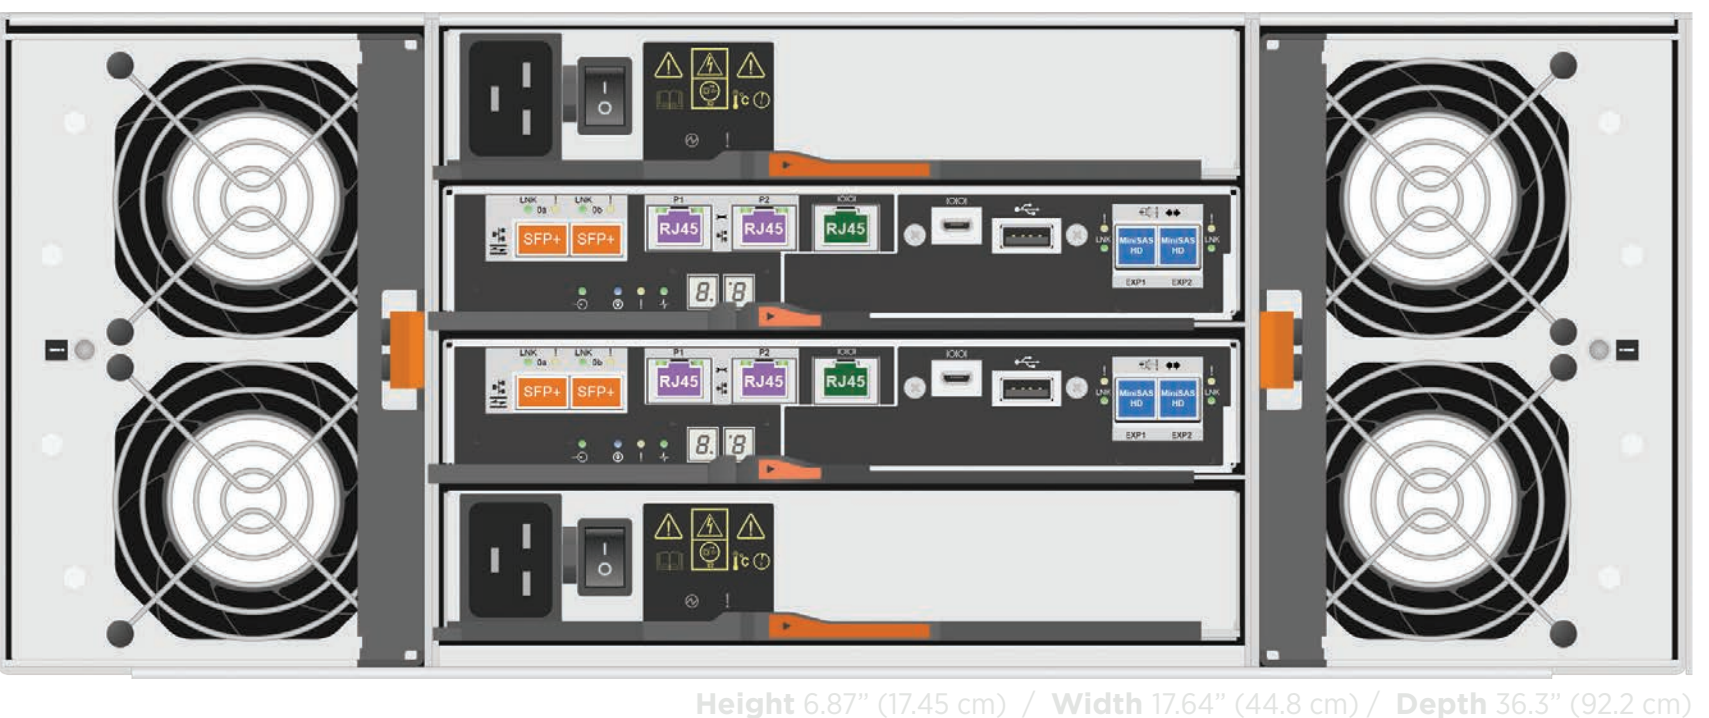

HYBRID FLASH (FAS)					
	FAS9000	FAS8700	FAS8300	FAS2750	FAS2720
PER HA PAIR SPECIFICATIONS (ACTIVE-ACTIVE DUAL CONTROLLER)					
Raw Capacity Maximum Base-10 | Base-2	11.5PB | 10.2PiB	14.6PB | 13.0PiB	14.6PB | 13.0PiB	1.2PB | 1.1PiB	1.44PB | 1.3PiB
Storage Network Supported Protocols	FC, FCoE, iSCSI, NFS, pNFS, SMB	FC, iSCSI, NFS, pNFS, SMB	FC, iSCSI, NFS, pNFS, SMB	FC, FCoE, iSCSI, NFS, pNFS, SMB	FC, FCoE, iSCSI, NFS, pNFS, SMB
NVMe Flash Cache Maximum Onboard	16TB	2TB	2TB	2TB	2TB
Flash Pool Maximum Onboard	144TiB	144TiB	144TiB	24TiB	24TiB
Data Aggregate Maximum Size	400TiB	400TiB	400TiB	400TiB	400TiB
Flexible Volume Maximum Size	100TiB	100TiB	100TiB	100TiB	100TiB
Cluster Nodes Maximum NAS | SAN	24 | 12 Nodes	24 | 12 Nodes	24 | 12 Nodes	24 | 12 Nodes	24 | 12 Nodes
Drive Quantity Maximum	1440 HDD | 480 SSD external	1440 HDD | 480 SSD external	720 HDD | 480 SSD external	144 HDD | 144 SSD 24 internal + 120 external	144 HDD | 144 SSD 24 internal + 132 external
Rack Units	8 RU	4 RU	4 RU	2 RU	2 RU
Weight English | Metric	214.5lb | 97.3kg	108.6lb | 49.4kg	108.2lb | 49.2kg	58.64lb | 26.6kg	61.95lb | 28.1kg
Processor	4x 64-bit 72 total cores	4x 64-bit 64 total cores	4x 64-bit 40 total cores	2x 64-bit 24 total cores	2x 64-bit 24 total cores
Memory	1024GB	512GB	256GB	64GB	64GB
NVRAM	64GB	32GB	32GB	8GB	8GB
I/O Expansion Available Slots	20x Slots IO Modules	10 Slots PCIe Gen3	10 Slots PCIe Gen3	-	-
Ethernet Maximum Ports	32x 40GbE 64x 10GbE	16x 100/40GbE 24x 25GbE 32x 10GbE	16x 100/40GbE 24x 25GbE 32x 10GbE	12x 10GbE	12x 10GbE
Fibre Channel Maximum Ports	64x 32Gb FC 64x 16Gb FC	32x 32Gb FC 40x 16Gb FC	32x 32Gb FC 40x 16Gb FC	8x 16Gb FC	8x 16Gb FC
SAS Maximum Ports	64x 12Gb SAS	40x 12Gb SAS	40x 12Gb SAS	4x 12Gb SAS	4x 12Gb SAS
Minimum OS Version	ONTAP 9.1	ONTAP 9.7	ONTAP 9.7	ONTAP 9.4	ONTAP 9.4