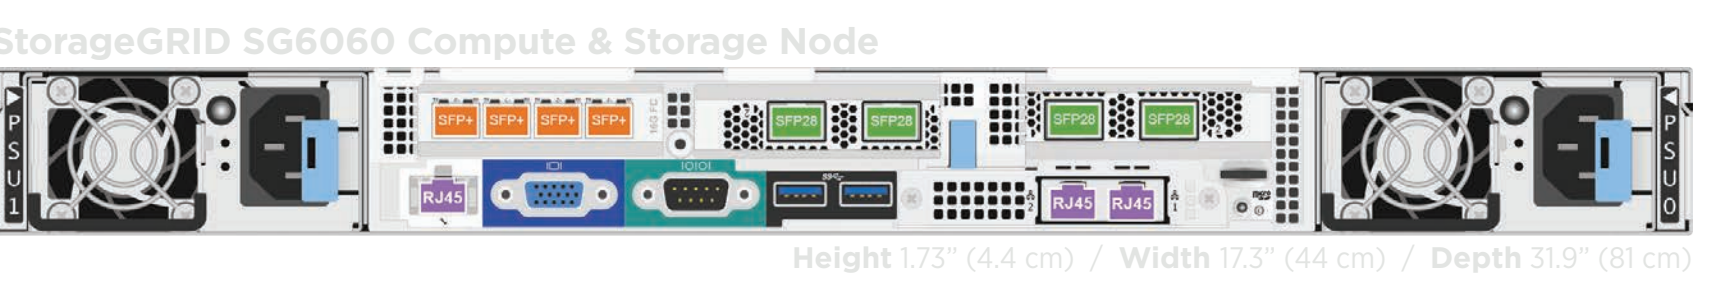

HYBRID FLASH (FAS)					
	FAS9000	FAS8700	FAS8300	FAS2750	FAS2720
PER HA PAIR SPECIFICATIONS (ACTIVE-ACTIVE DUAL CONTROLLER)					
Raw Capacity Maximum Base-10 | Base-2	11.5PB | 10.2PiB	14.6PB | 13.0PiB	14.6PB | 13.0PiB	1.2PB | 1.1PiB	1.44PB | 1.3PiB
Storage Network Supported Protocols	FC, FCoE, iSCSI, NFS, pNFS, SMB	FC, iSCSI, NFS, pNFS, SMB	FC, iSCSI, NFS, pNFS, SMB	FC, FCoE, iSCSI, NFS, pNFS, SMB	FC, FCoE, iSCSI, NFS, pNFS, SMB
NVMe Flash Cache Maximum Onboard	16TB	2TB	2TB	2TB	2TB
Flash Pool Maximum Onboard	144TiB	144TiB	144TiB	24TiB	24TiB
Data Aggregate Maximum Size	400TiB	400TiB	400TiB	400TiB	400TiB
Flexible Volume Maximum Size	100TiB	100TiB	100TiB	100TiB	100TiB
Cluster Nodes Maximum NAS | SAN	24 | 12 Nodes	24 | 12 Nodes	24 | 12 Nodes	24 | 12 Nodes	24 | 12 Nodes
Drive Quantity Maximum	1440 HDD | 480 SSD external	1440 HDD | 480 SSD external	720 HDD | 480 SSD external	144 HDD | 144 SSD 24 internal + 120 external	144 HDD | 144 SSD 24 internal + 132 external
Rack Units	8 RU	4 RU	4 RU	2 RU	2 RU
Weight English | Metric	214.5lb | 97.3kg	108.6lb | 49.4kg	108.2lb | 49.2kg	58.64lb | 26.6kg	61.95lb | 28.1kg
Processor	4x 64-bit 72 total cores	4x 64-bit 64 total cores	4x 64-bit 40 total cores	2x 64-bit 24 total cores	2x 64-bit 24 total cores
Memory	1024GB	512GB	256GB	64GB	64GB
NVRAM	64GB	32GB	32GB	8GB	8GB
I/O Expansion Available Slots	20x Slots IO Modules	10 Slots PCIe Gen3	10 Slots PCIe Gen3	-	-
Ethernet Maximum Ports	32x 40GbE 64x 10GbE	16x 100/40GbE 24x 25GbE 32x 10GbE	16x 100/40GbE 24x 25GbE 32x 10GbE	12x 10GbE	12x 10GbE
Fibre Channel Maximum Ports	64x 32Gb FC 64x 16Gb FC	32x 32Gb FC 40x 16Gb FC	32x 32Gb FC 40x 16Gb FC	8x 16Gb FC	8x 16Gb FC
SAS Maximum Ports	64x 12Gb SAS	40x 12Gb SAS	40x 12Gb SAS	4x 12Gb SAS	4x 12Gb SAS
Minimum OS Version	ONTAP 9.1	ONTAP 9.7	ONTAP 9.7	ONTAP 9.4	ONTAP 9.4