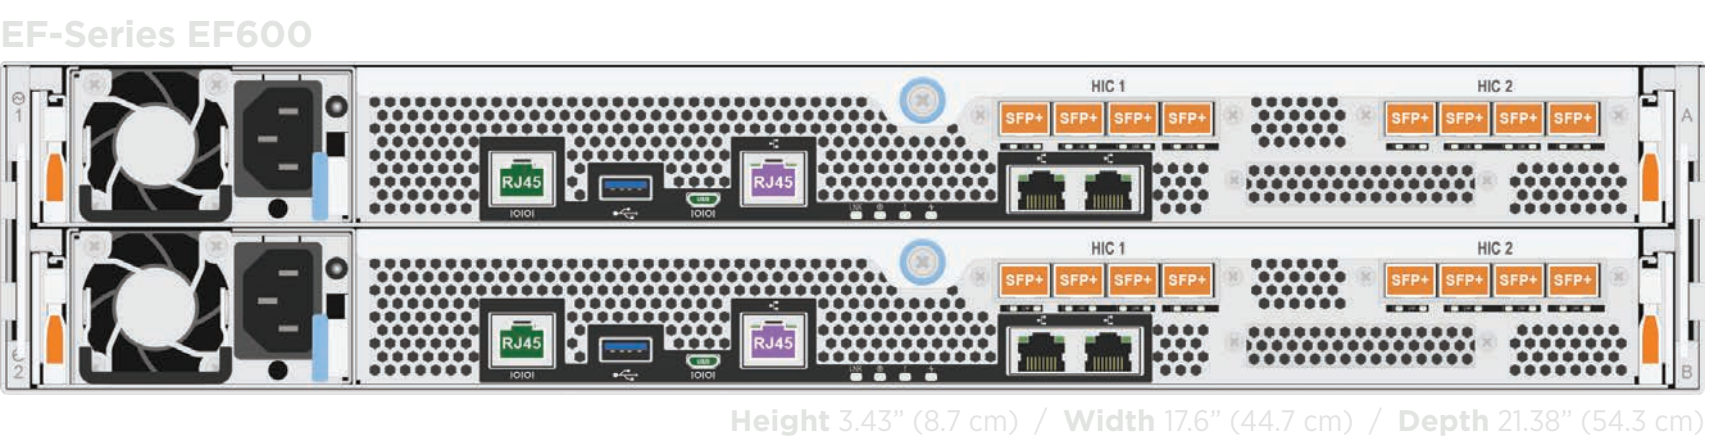

ALL FLASH (EF-SERIES)			
	EF600	EF570	EF280
DUPLEX SPECIFICATIONS (ACTIVE-ACTIVE DUAL CONTROLLER)			
Raw Capacity Maximum Base-10 | Base-2	360TB | 327.4TiB	18PB | 1.6PiB	1.5PB | 1.33PiB
Storage Network Supported Protocols	FC, NVMe/FC, NVMe/IB, NVMe/RoCE	FC, iSCSI, InfiniBand (SRP, iSER), NVMe/IB, NVMe/RoCE, SAS	FC, iSCSI, SAS
Dynamic Disk Pools Maximum Quantity	20 Pools	20 Pools	20 Pools
DDP Volumes Maximum Quantity	2048 Volumes	2048 Volumes	512 Volumes
DDP Volume Maximum Size	2 PiB	2 PiB	2 PiB
SSD Quantity Maximum	24	120	96
Rack Units	2 RU	2 RU	2 RU
Weight English | Metric	60.4 lb | 27.4 kg	50.6 lb | 22.9 kg	50.6 lb | 22.9 kg
Processor	2x 64-bit 24 total cores	2x 64-bit 24 total cores	2x 64-bit 16 total cores
Memory	128GB | 32GB	128GB | 32GB	64GB | 16GB
I/O Expansion Available Slots	2	2	2
Host Network Onboard Ports	N/A	4x 10GbE | 16Gb FC SFP+	4x 10GbE | 16Gb FC SFP+ or 4x 10GbE RJ45
SAS Expansion Onboard Ports	N/A	4x 12Gb SAS miniSAS HD	4x 12Gb SAS miniSAS HD
Minimum OS Version	SANtricity 11.60	SANtricity 11.40	SANtricity 11.40.2