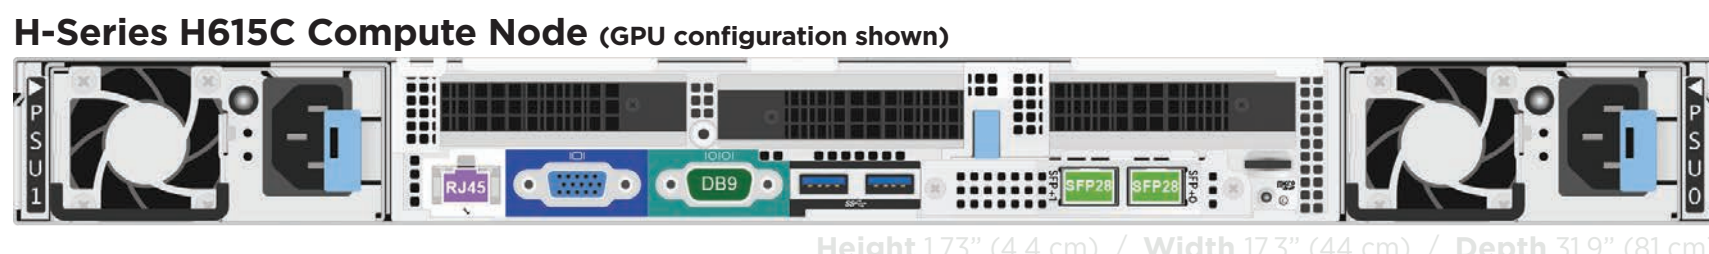

ALL FLASH (EF-SERIES)			
	EF600	EF570	EF280
DUPLEX SPECIFICATIONS (ACTIVE-ACTIVE DUAL CONTROLLER)			
Raw Capacity Maximum Base-10 Base-2	360TB 327.4TiB	18PB 1.6PiB	1.5PB 1.33PiB
Storage Network Supported Protocols	FC, NVMe/FC, NVMe/IB, NVMe/RoCE	FC, iSCSI, InfiniBand (SRP, iSER), NVMe/IB, NVMe/RoCE, SAS	FC, iSCSI, SAS
Dynamic Disk Pools Maximum Quantity	20 Pools	20 Pools	20 Pools
DDP Volumes Maximum Quantity	2048 Volumes	2048 Volumes	512 Volumes
DDP Volume Maximum Size	2 PiB	2 PiB	2 PiB
SSD Quantity Maximum	24	120	96
Rack Units	2 RU	2 RU	2 RU
Weight English Metric	60.4 lb 27.4 kg	50.6 lb 22.9 kg	50.6 lb 22.9 kg
Processor	2x 64-bit 24 total cores	2x 64-bit 24 total cores	2x 64-bit 16 total cores
Memory	128GB 32GB	128GB 32GB	64GB 16GB
I/O Expansion Available Slots	2	2	2
Host Network Onboard Ports	N/A	4x 10GbE 16Gb FC SFP+	4x 10GbE 16Gb FC SFP+ or 4x 10GbE RJ45
SAS Expansion Onboard Ports	N/A	4x 12Gb SAS miniSAS HD	4x 12Gb SAS miniSAS HD
Minimum OS Version	SANtricity 11.60	SANtricity 11.40	SANtricity 11.40.2

SYSTEM CABINET			
SPECIFICATIONS			
Total Rack Space English Metric	42 Rack Units 1 Rack Unit = 17.5"	Empty Weight English Metric	400lb 181kg
Height English Metric	79.3" 201.4cm	Loaded Static Weight¹ English Metric	2700lb 1224.7kg
Width English Metric	24" 60.9cm	Front Service Clearance English Metric	47.2" 120cm
Depth English Metric	50.4" 128cm	Rear Service Clearance English Metric	30" 76.3cm