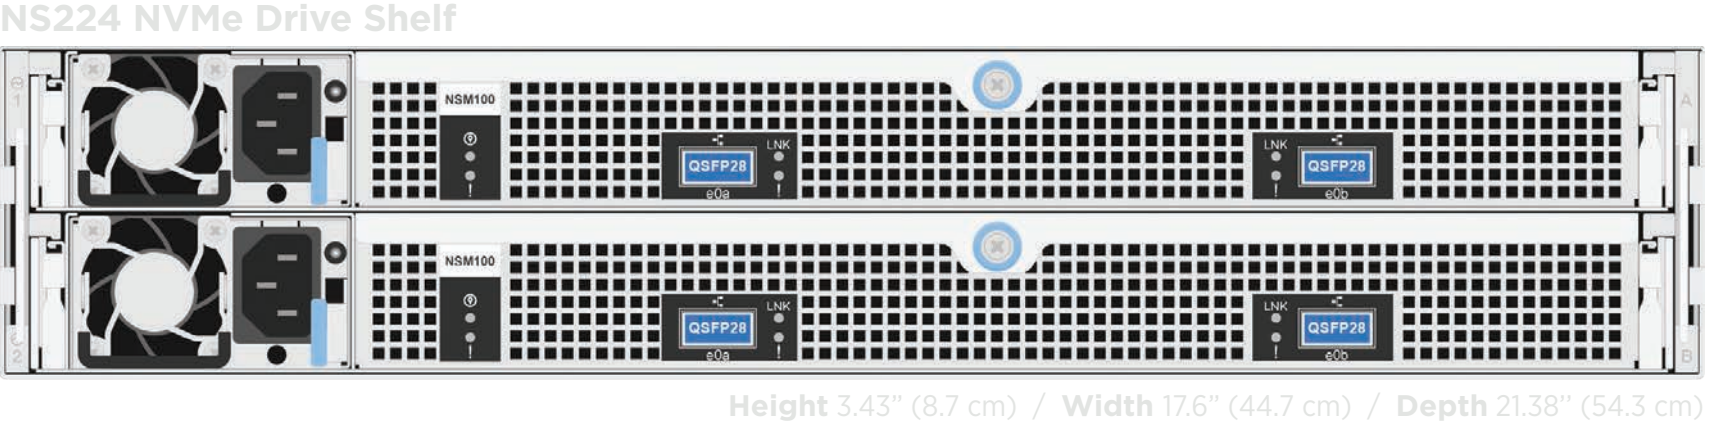

ALL FLASH (EF-SERIES)			
	EF600	EF570	EF280
DUPLEX SPECIFICATIONS (ACTIVE-ACTIVE DUAL CONTROLLER)			
Raw Capacity Maximum Base-10 | Base-2	360TB | 327.4TiB	18PB | 1.6PiB	1.5PB | 1.33PiB
Storage Network Supported Protocols	FC, NVMe/FC, NVMe/IB, NVMe/RoCE	FC, iSCSI, InfiniBand (SRP, iSER), NVMe/IB, NVMe/RoCE, SAS	FC, iSCSI, SAS
Dynamic Disk Pools Maximum Quantity	20 Pools	20 Pools	20 Pools
DDP Volumes Maximum Quantity	2048 Volumes	2048 Volumes	512 Volumes
DDP Volume Maximum Size	2 PiB	2 PiB	2 PiB
SSD Quantity Maximum	24	120	96
Rack Units	2 RU	2 RU	2 RU
Weight English | Metric	60.4 lb | 27.4 kg	50.6 lb | 22.9 kg	50.6 lb | 22.9 kg
Processor	2x 64-bit 24 total cores	2x 64-bit 24 total cores	2x 64-bit 16 total cores
Memory	128GB | 32GB	128GB | 32GB	64GB | 16GB
I/O Expansion Available Slots	2	2	2
Host Network Onboard Ports	N/A	4x 10GbE | 16Gb FC SFP+	4x 10GbE | 16Gb FC SFP+ or 4x 10GbE RJ45
SAS Expansion Onboard Ports	N/A	4x 12Gb SAS miniSAS HD	4x 12Gb SAS miniSAS HD
Minimum OS Version	SANtricity 11.60	SANtricity 11.40	SANtricity 11.40.2