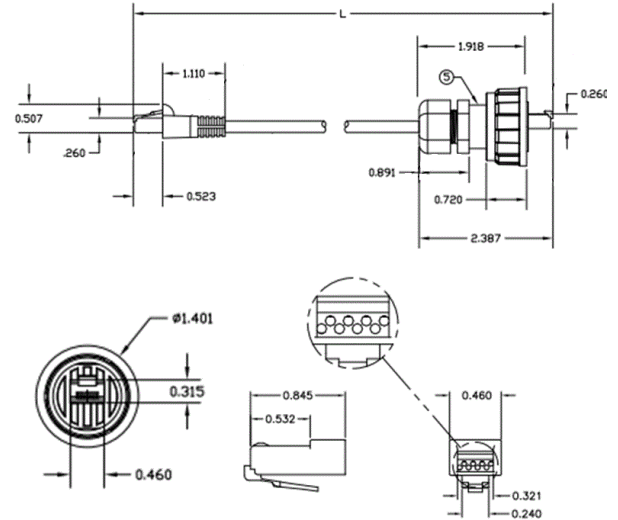

HI-Impact
Category 6 Patch Cords
HI-Impact Cat 6 RJ45 on Both Sides

HUBBELL

Features

- High-Performance Category 6
- IP67 and IP66 Rated for Dust and Liquids
- Durable, Rugged Construction
- Intuitive, Quick Action Mating

Ordering Information

Description	Color	Catalog Number	UPC
HI-Impact Cat 6 RJ45 on Both Ends, 40 feet	Black	HI640EE	662620856094

Listings

UL and cUL Listed
 TIA-568-C.2 Category 6 Component

Specifications

HI-Impact Housing	UV resistant, Valox®, UL 94V-0
-------------------	--------------------------------

Performance

Electrical	Qualified to 150% of 802.3bt PoE Current Level
Mechanical	Vibration: 5g (operational) 10-500Hz Mating Cycle: 750 minimum
Environmental	Ingress Protection: IP67 and IP66 (dust/water) HI-Impact Housing Temperature Range: -25°C to 70°C Corrosion: Resistant to most common chemicals, oils and cleaning agents UV Resistant Housing