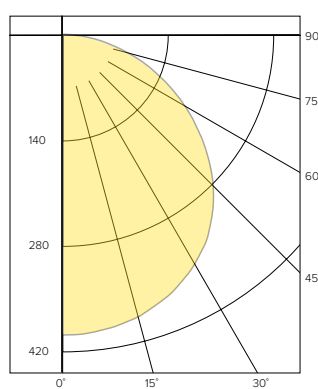

POLAR GRAPH

CANDELA DISTRIBUTION

Degree	Candela
0	380
5	379
15	369
25	348
35	317
45	268
55	207
65	144
75	80
85	23
90	0

LUMINANCE DATA*

Vertical Angle	Average
45°	23513
55°	22408
65°	21066
75°	19135
85°	16235

*Candela/Square Meter

LBSE-8RD-30K8-WH

LUMINAIRE DATA

Test No.	R20.00834-01
Description	8" Downlight, 3000K, 80 CRI
Delivered Lumens	1826
Watts	20W
Efficacy	92
Mounting	Surface
Spacing Criterion	1.3

ZONAL LUMEN SUMMARY

Zone	Lumens	% Luminaire
0-40	798	43.7
0-60	1422	77.9
0-90	1826	100.0
0-180	1826	100.0