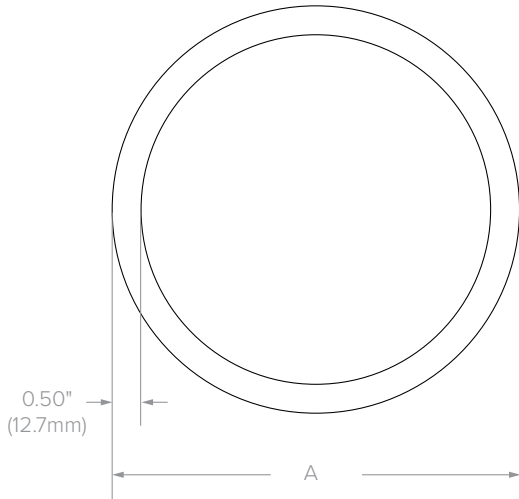

## DIMENSIONS

Dimensional Data	
Aperture (Cat Logic)	"A"
4" (4RD)	ø4.61" (117.1mm)
6" (6RD)	ø6.00" (152.4mm)
8" (8RD)	ø8.00" (203.2mm)