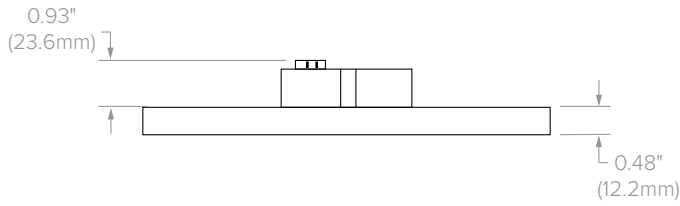

## DIMENSIONS

Dimensional Data	
Aperture (Cat Logic)	"A"
4" (4RD)	ø4.61" (117.1mm)
6" (6RD)	ø6.00" (152.4mm)
8" (8RD)	ø8.00" (203.2mm)