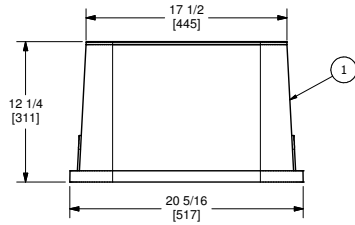

### PE1015 - 10 X 15 X 12

Part Number	Description	Weight (lbs)	Pallet Qty
PE1015GS***	GROUND SLEEVE PE1015 W/ AL RIVETS	7	-
PE1015P***	CVR PL PE1015	3	-
PE1015H***	ASSY PE1015	10	120

### PE1118 - 11 X 18 X 12

Part Number	Description	Weight (lbs)	Pallet Qty
PE1118GS***	GROUND SLEEVE PE1118 W/ AL RIVETS	8	-
PE1118P***	CVR PL PE1118	4	-
PE1118H***	ASSY PE1118	12	120