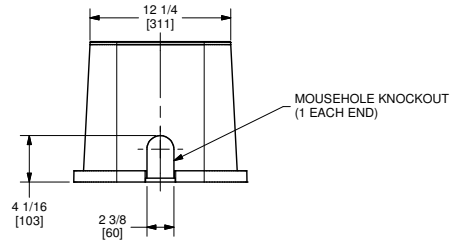

PE1015 - 10 X 15 X 12

Part Number	Description	Weight (lbs)	Pallet Qty
PE1015GS***	GROUND SLEEVE PE1015 W/ AL RIVETS	7	-
PE1015P***	CVR PL PE1015	3	-
PE1015H***	ASSY PE1015	10	120