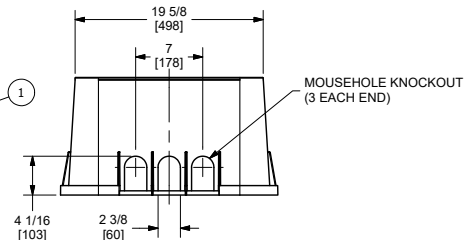

### PE1015 - 10 X 15 X 12

Part Number	Description	Weight (lbs)	Pallet Qty
PE1015GS***	GROUND SLEEVE PE1015 W/ AL RIVETS	7	-
PE1015P***	CVR PL PE1015	3	-
PE1015H***	ASSY PE1015	10	120

### PE1118 - 11 X 18 X 12

Part Number	Description	Weight (lbs)	Pallet Qty
PE1118GS***	GROUND SLEEVE PE1118 W/ AL RIVETS	8	-
PE1118P***	CVR PL PE1118	4	-
PE1118H***	ASSY PE1118	12	120

### PE1324 - 13 X 24 X 12

Part Number	Description	Weight (lbs)	Pallet Qty
PE1324GS***	GROUND SLEEVE PE1324 W/ AL RIVETS	10	-
PE1324P***	CVR PL PE1324	5	-
PE1324H***	ASSY PE1324	15	100

### PE1730 - 17 X 30 X 12

Part Number	Description	Weight (lbs)	Pallet Qty
PE1730GS***	GROUND SLEEVE PE1324 W/ AL RIVETS	15	-
PE1730P***	CVR PL PE1324	12	-
PE1730H***	ASSY PE1324	27	54