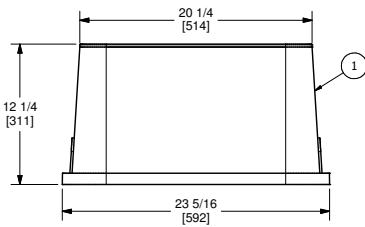

### PE1015 - 10 X 15 X 12

Part Number	Description	Weight (lbs)	Pallet Qty
PE1015GS***	GROUND SLEEVE PE1015 W/ AL RIVETS	7	-
PE1015P***	CVR PL PE1015	3	-
PE1015H***	ASSY PE1015	10	120

### PE1118 - 11 X 18 X 12

Part Number	Description	Weight (lbs)	Pallet Qty
PE1118GS***	GROUND SLEEVE PE1118 W/ AL RIVETS	8	-
PE1118P***	CVR PL PE1118	4	-
PE1118H***	ASSY PE1118	12	120