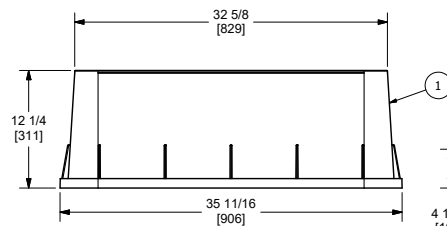

PE1730 - 17 X 30 X 12

Part Number	Description	Weight (lbs)	Pallet Qty
PE1730GS***	GROUND SLEEVE PE1324 W/ AL RIVETS	15	-
PE1730P***	CVR PL PE1324	12	-
PE1730H***	ASSY PE1324	27	54