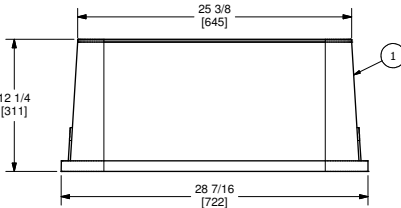

PE1324 - 13 X 24 X 12

Part Number	Description	Weight (lbs)	Pallet Qty
PE1324GS***	GROUND SLEEVE PE1324 W/ AL RIVETS	10	-
PE1324P***	CVR PL PE1324	5	-
PE1324H***	ASSY PE1324	15	100