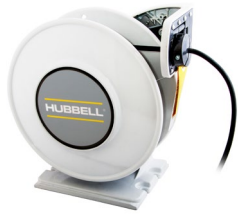

inREACH™ Industrial Weatherproof Cord Reels

HBLW45103

HBLW45123W