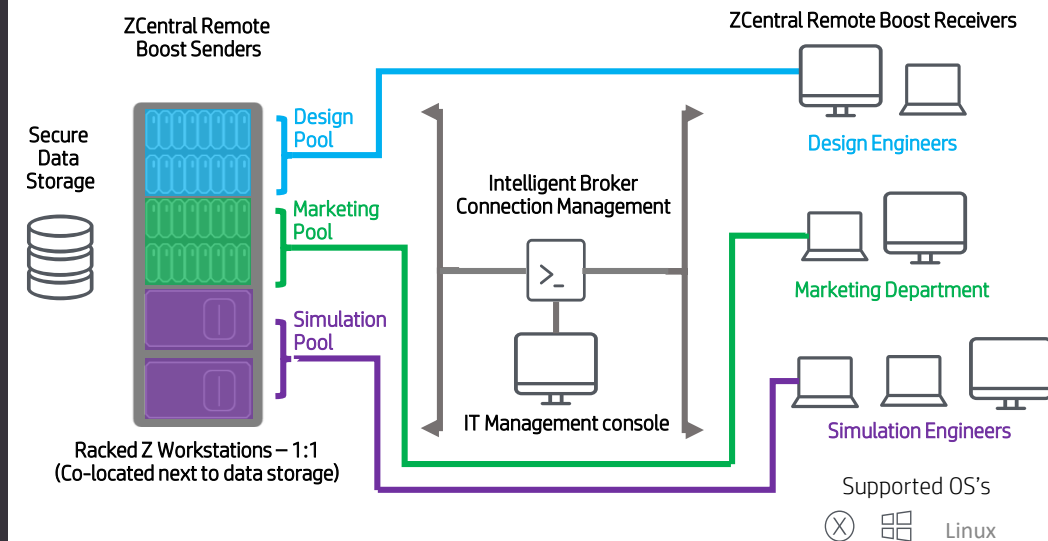

Remote Boost & ZCentral

The world's first single-sourced remote workstation solution.

The power to work from everywhere.

THE SOLUTION

WORKSTATION ACCESS FROM ANYWHERE

ZCentral Remote Boost Software

Integrated Collaboration Tools

Exceptional frame rate

Superb Image quality

CENTRALIZED WORKSTATION MANAGEMENT MADE EASY

ZCentral Connect Software

One-Click Access

Centralized Power On/Off

Manage Connections Remotely

SIMPLE & FAST

- ✓ Choose your own device to access workstation power
- ✓ Connect device through VPN and use local devices like mouse & Keyboard
- ✓ Experience smooth graphics on even a very low bandwidth with possibility to share screen and collaborate with others

HOW IT WORKS