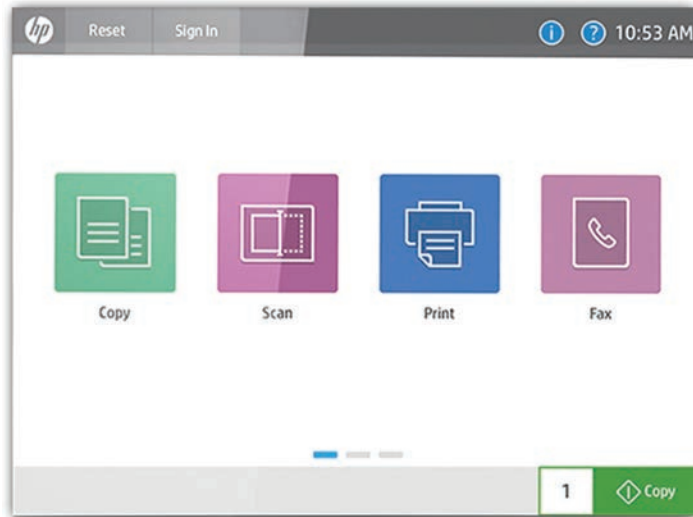

Appendix A: Control panel features

Upgrade to a modern interface

The HP LaserJet Enterprise MFP M635/M636 series is powered by HP FutureSmart 4.0 firmware. Its modern, tablet-like interface keeps things simple and intuitive across your fleet of enterprise devices. A scalable control panel interface improves future extensibility and allows for customisation, along with a robust set of new apps and usability features. You can even customise with your own wallpaper image and company logo. The new Message Center, with more detailed information and helpful animations, makes it easy to address device events. The simplified home screen displays just four core apps by default (three apps for products without fax). Additional apps are easily accessed by swiping right to left, like with a smartphone or tablet.

Edit jobs right at the MFP

The control panel features an enhanced image preview—now for both copies and scans. Right from the device's 22.8 cm (9.0-inch) functional touchscreen with 20.3 cm (8.0-inch) colour graphics display, you can easily preview and edit scans before sending them. You can apply changes (like rotating) to a single page, or to multiple pages at once. Batch separation allows users to create separate PDF or PDF/A files from scanned pages. The Flow MFP M635z and M636z models can also create PDF OCR and PDF/A OCR files.

The new user interface enables **swipe**, **rotate**, and **drag-and-drop** capabilities