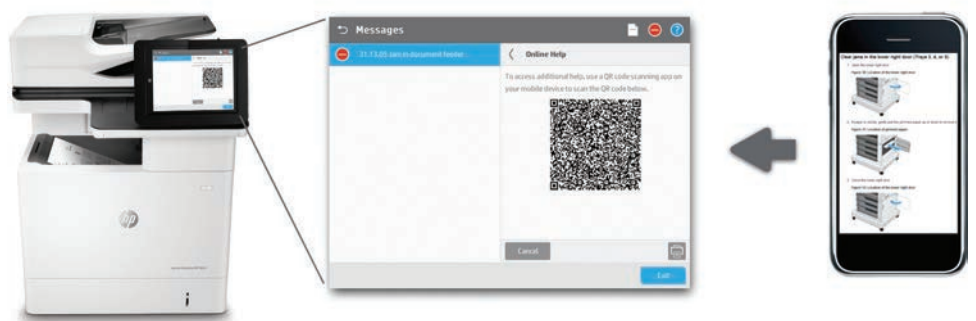

Troubleshoot with ease

The HP LaserJet Enterprise MFP M635/M636 series can help save your IT department valuable time when it comes to troubleshooting problems. The Remote Control Panel allows users to operate the user interface remotely, so IT can troubleshoot problems without running to the MFP.⁴⁶ Users can also quickly troubleshoot technical issues with HP's innovative, cloud-based Online Help services that are relevant and up to date. Easily solve problems from your PC or mobile device. A Quick Response (QR) code on the touchscreen links to Online Help using smart phones and tablets.⁴⁷ You can also find these links in the HP Embedded Web Server event log.