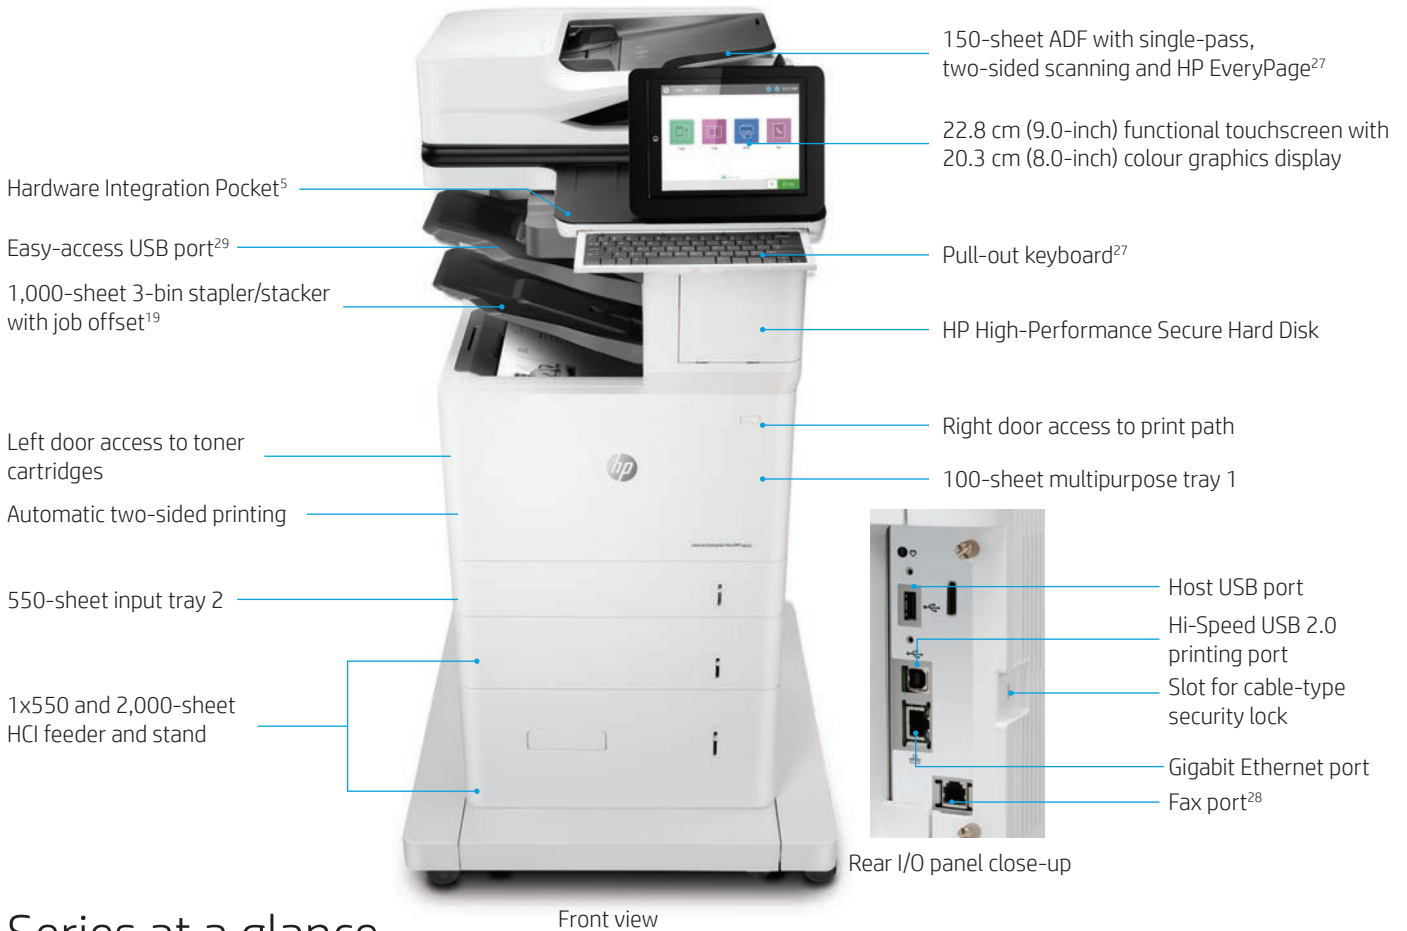

Get to know the HP LaserJet Enterprise MFP M635 series

HP LaserJet Enterprise Flow MFP M635z shown

Series at a glance

Front view