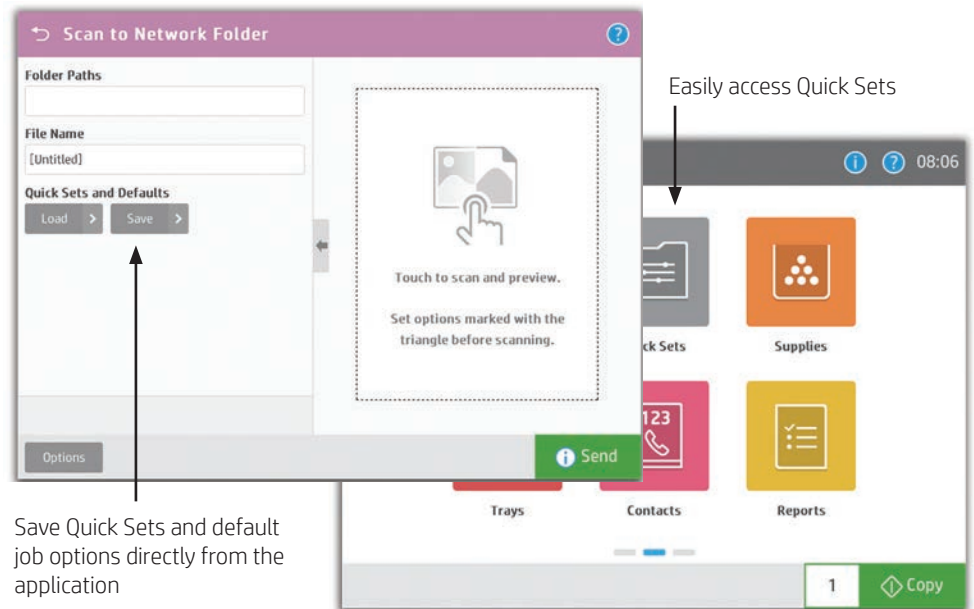

Use Quick Sets to launch automated workflows

The MFP's digital sending capability allows users to route documents to a variety of destinations like email recipients, network folders, fax, FTP, a USB device, or Microsoft SharePoint.

Quick Sets automate all of the steps of a complicated workflow and provide easy access to the configurations you use most, such as page size, resolution, and file format. You can also specify security settings, such as encrypted PDFs to be delivered through encrypted and signed emails.

Help users find what they need by moving individual Quick Sets to any screen or folder using the home screen customisation feature. With Quick Sets, IT can promote or block access to certain device features. Calls to the helpdesk can be reduced when users have everything they need and are restricted from accessing settings they shouldn't tamper with.