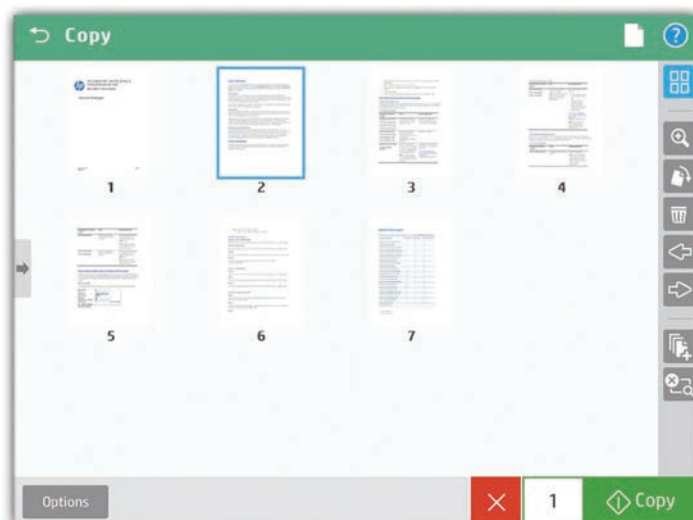

You can start a preview prior to committing to the copy job