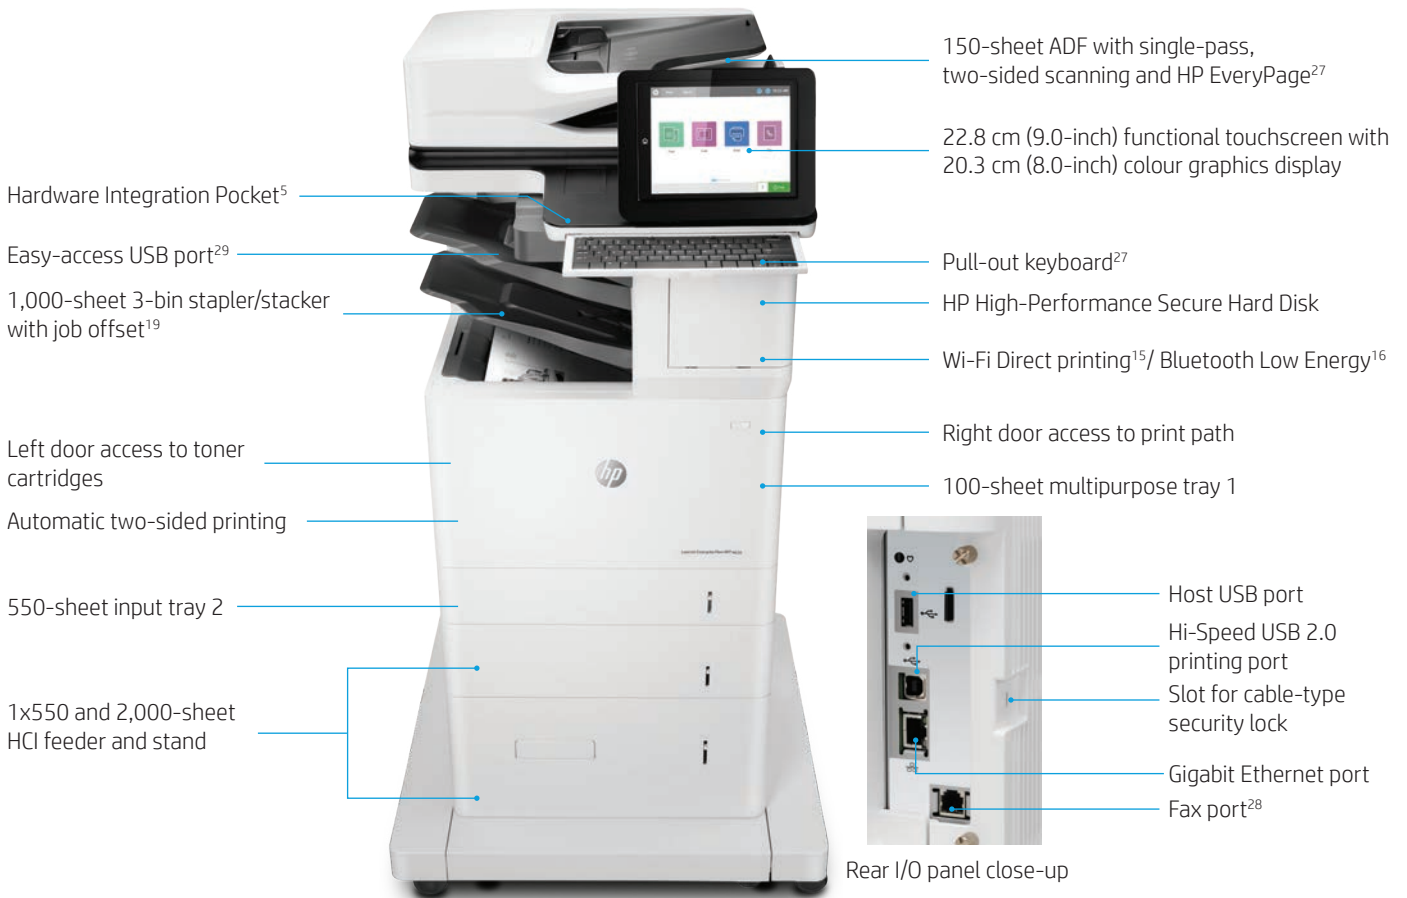

Get to know the HP LaserJet Enterprise MFP M636 series

HP LaserJet Enterprise Flow MFP M636z shown

Series at a glance

Front view

Model (product number)	MFP M636fh (7PT00A)	Flow MFP M636z (7PT01A)
Print speeds (A4)¹³	Up to 71 ppm	Up to 71 ppm
HP High Performance Secure Hard Disk	✓	✓
Fax capabilities	✓	✓
100-sheet tray 1 and 550-sheet tray 2	✓	✓
550-sheet paper feeder³⁰	Optional (up to four)	Optional (up to one)
1x550-sheet paper feeder with stand and cabinet³⁰	Optional	Not available
3x550-sheet paper feeder and stand³⁰	Optional	Not available
1x550 and 2,000-sheet HCL feeder and stand³⁰	Optional	✓
Envelope feeder	Optional (up to two)	Optional (up to one)
3-bin stapler/stacker with job offset	Not available	✓
Advanced workflow features, including pull-out keyboard²⁷	Not available	✓
Direct mobile printing	Optional wireless direct¹⁵/NFC³¹	Embedded Wi-Fi Direct¹⁵/ Bluetooth Low Energy¹⁶
Wireless networking	Optional³²	Embedded