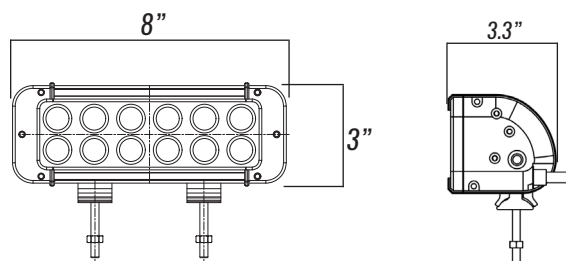

### ABOUT THE MINI BROW LIGHT

The FireTech Double Stack Mini Brow Light is an extruded LED work light designed for the industrial and emergency response marketplace. The Mini Brow series is a single circuit fixture with multiple optic choices. 10 degree "Spot" optics are optimized for long distance projection. 60 degree Flood optics work great on the rear and for general purpose illumination. The FireTech Combination Optic pattern uses 1/3 spot, 2/3 flood optics and gives you a hybrid beam pattern without sacrificing optic efficiency. The Double Stack Mini Brow fixtures are the ideal solution when you are restricted on space but want to maximize light output and are backed by the industry's only LIFETIME Warranty

#### Key Features:

- 5w LEDs with precision acrylic optics
- All Aluminum Extrusion
- Multiple Mounting Options (pedestal and end cap)

#### FT-MB-2.6 SPECS

RAW LUMENS	6,336
EFFECTIVE LUMENS	4,435.2
WATTAGE	60W
AMPERAGE	5A @ 12V DC
INPUT VOLTAGE	9-32V DC

Model #	Description	Raw Lumens	Effective Lumens	Wattage	Amperage @ 12v DC	Beam Pattern	Length	# of Mounting Feet
FT-MB-2.6-S-B	12 LED Double stack Mini-Brow. 8" length. 10 degree spot optic configuration. Black housing.	6,336	4,435.20	60W	5A	Spot	8"	2
FT-MB-2.6-S-W	12 LED Double stack Mini-Brow. 8" length.. 10 degree spot optic configuration. White housing.	6,336	4,435.20	60W	5A	Spot	8"	2
FT-MB-2.6-F-B	12 LED Double stack Mini-Brow. 8" length.. 60 degree flood optic configuration. Black housing.	6,336	4,435.20	60W	5A	Flood	8"	2
FT-MB-2.6-F-W	12 LED Double stack Mini-Brow. 8" length. 60 degree flood optic configuration. White housing.	6,336	4,435.20	60W	5A	Flood	8"	2
FT-MB-2.6-FT-B	12 LED Double stack Mini-Brow. 8" length. Combination 10 and 60 degree flood optic configuration. Black housing.	6,336	4,435.20	60W	5A	Combo	8"	2
FT-MB-2.6-FT-W	12 LED Double stack Mini-Brow. 8" length. Combination 10 and 60 degree FireTech optic configuration. White housing.	6,336	4,435.20	60W	5A	Combo	8"	2