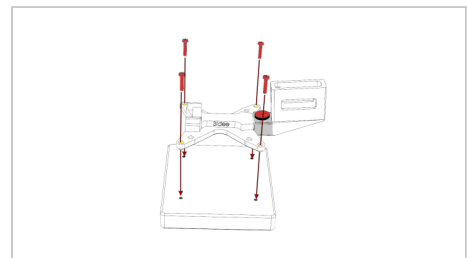

## Step 3

This is how the two parts 1 and 2 screwed together should now look. (Figure 3)

After tightening, part1 sits with some play in part2. This is intentional and important for proper assembly.

Figure 3

## Step 4

Now attach your PC VESA adapter to your Mini-PC / ThinClient with the VESA hole size 75x75mm or 100x100mm. (Figure 4)

Please note the compatibility on **page 4 - page 18**.

Figure 4