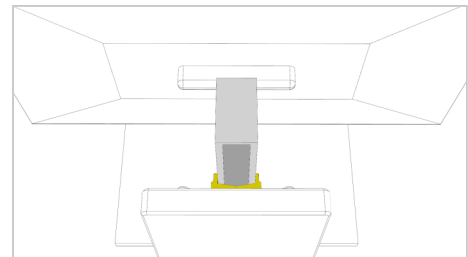

Step 8

Completely pushed in, your newly tidy workspace now looks like this. (Figure 8)

Figure 8