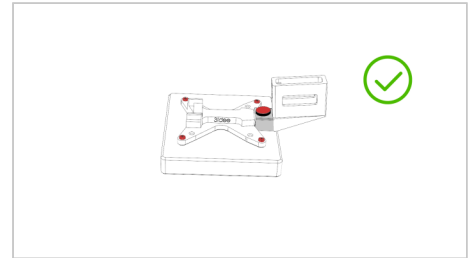

Step 5

This is how the mounted VESA adapter looks like on your Mini-PC / ThinClient. (Figure 5)

Figure 5

Step 6

Now slide the assembled bundle (PC VESA adapter + Mini-PC / ThinClient) into the lower part of your HP EliteDisplay. (Figure 6)