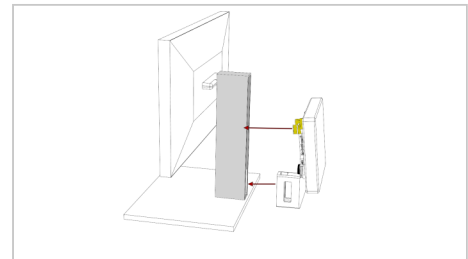

## Step 6

Now slide the assembled bundle (PC VESA adapter + Mini-PC / ThinClient) into the lower part of your HP EliteDisplay. (Figure 6)

Figure 6

## Step 7

Make sure the two top tabs are flush with the EliteDisplay. (Figure 7)

**Good to know: Due to the slight angle of the PC VESA adapter, it creates a slight pressure so that the adapter is firmly attached to your EliteDisplay.**