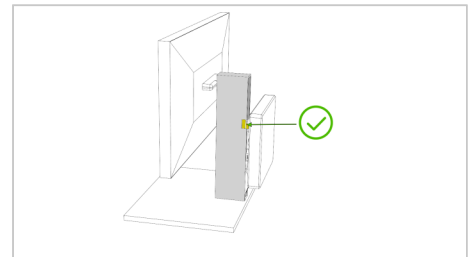

## Step 6

Now slide the assembled bundle (PC VESA adapter + Mini-PC / ThinClient) into the lower part of your HP EliteDisplay. (Figure 6)

Figure 6

## Step 7

Make sure the two top tabs are flush with the EliteDisplay. (Figure 7)

**Good to know: Due to the slight angle of the PC VESA adapter, it creates a slight pressure so that the adapter is firmly attached to your EliteDisplay.**