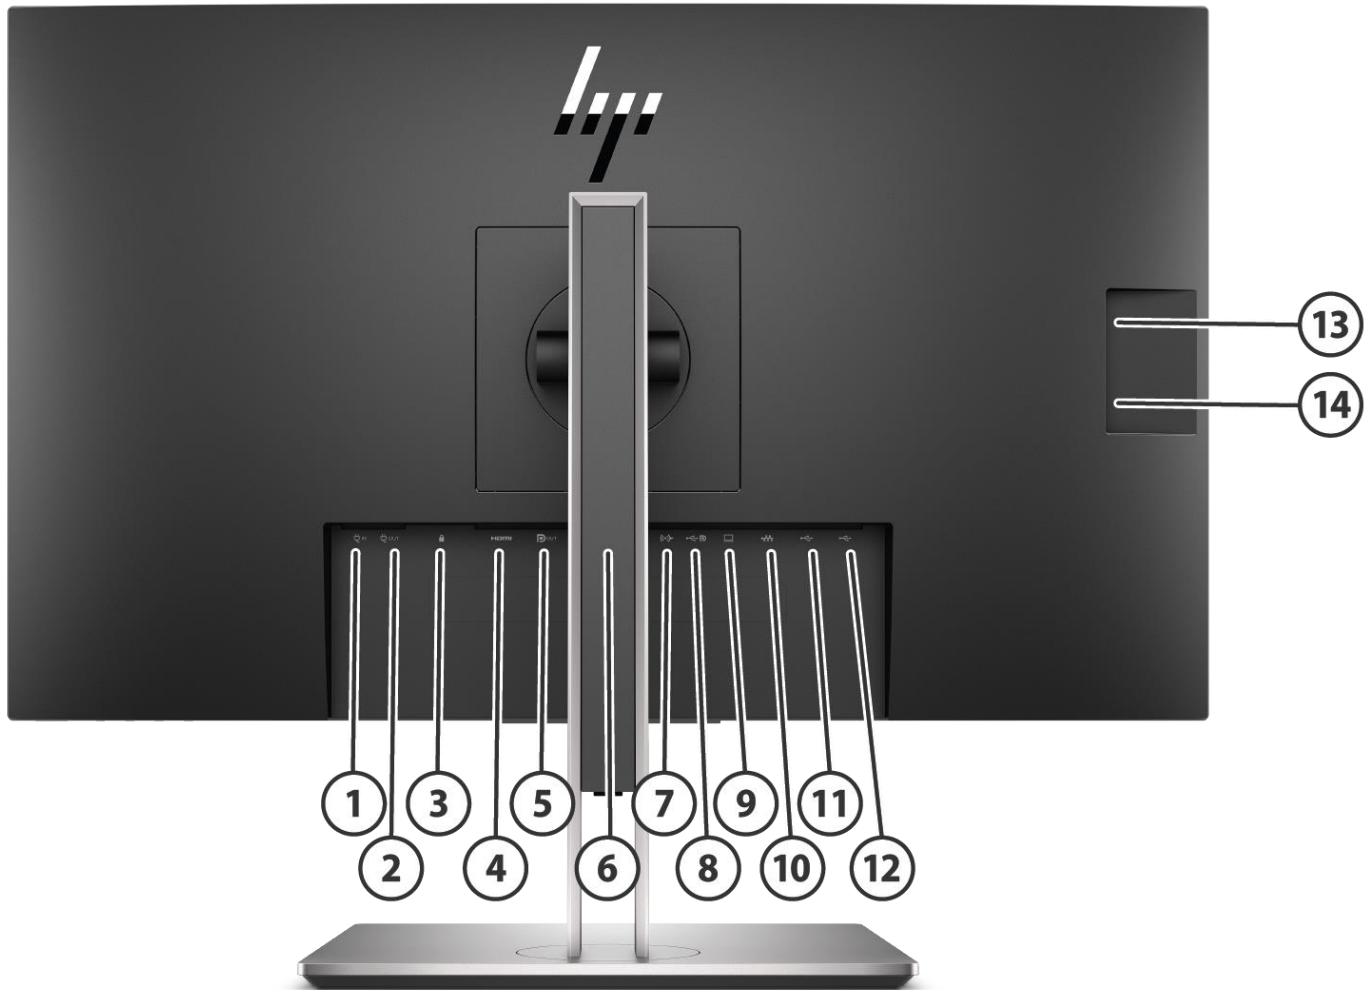

Technical Specifications

HP EliteDisplay E273d 27 -inch Docking Monitor

1. DC Power IN Connector
2. DC Power OUT Connector
3. Security Cable Slot
4. HDMI Port
5. DisplayPort™ 1.2 OUT Port
6. VGA Port
7. Audio-in Jack

Back

8. USB Type-C™ Port
9. USB Type-B™ Port
10. Network Jack
11. USB Type-A Port
12. USB Type-A Port
13. USB Type-A Ports (2)
14. Headset Port