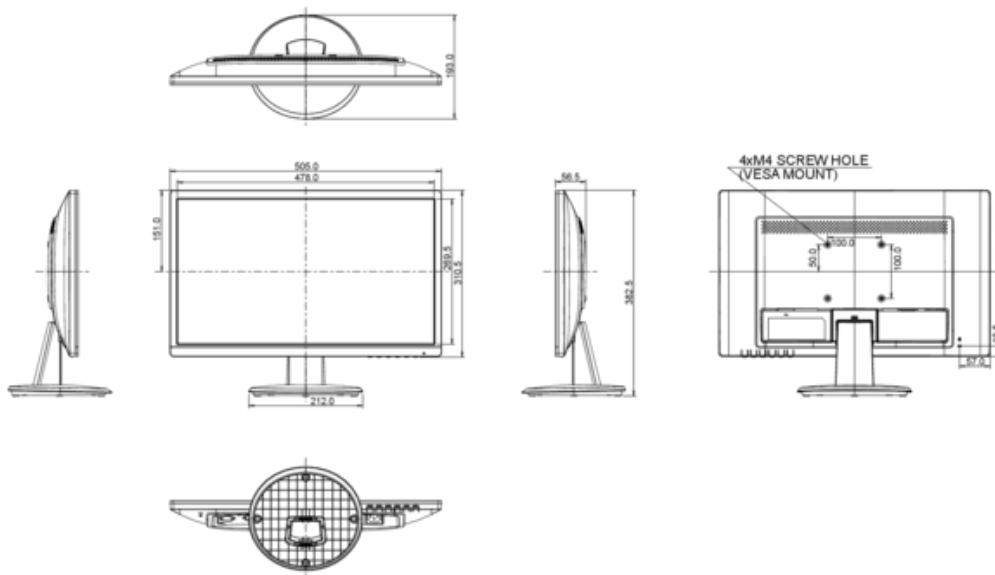

7. DIMENSIONS & WEIGHT

DIMENSIONS W X H X D	505 x 382.5 x 193 mm
WEIGHT	2.8 kg

All trademarks and registered trademarks acknowledged. E & O E. Specification subject to change without notice. All LCD's comply with ISO-9241-307:2008 in connection with pixel defects.