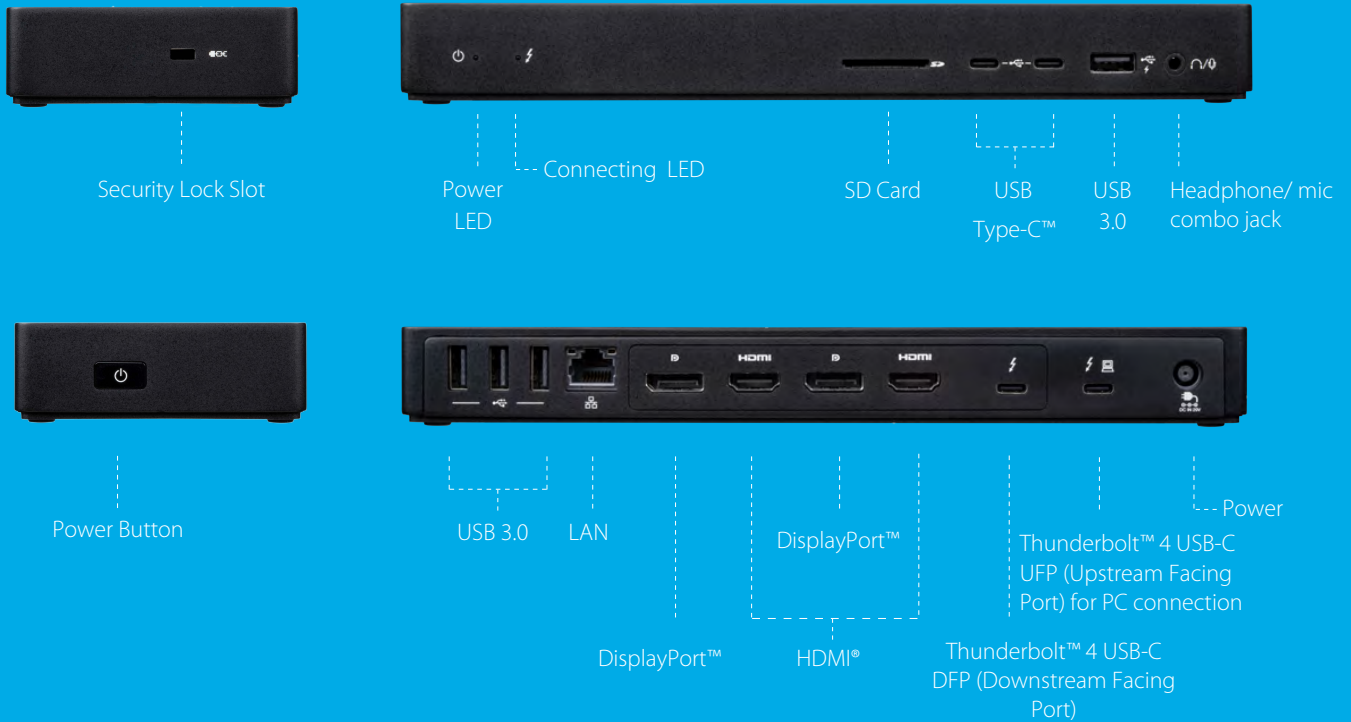

Thunderbolt™ 4 Dock

Output modes

	Video 1		Video 2	
	DisplayPort™	HDMI™ output port	DisplayPort™	HDMI™ output port
Single display	Thunderbolt™ 4/ USB Type-C™ DFP	DisplayPort™	DisplayPort™	HDMI™ output port
	7680 x 4320 @30Hz	–	–	–
	–	7680 x 4320 @30Hz	–	–
	–	–	3840 x 2160 @60Hz	–
	–	–	7680 x 4320 @30Hz	–
Dual display	–	–	–	–
	3840 x 2160 @60Hz	3840 x 2160 @60Hz	–	–
	3840 x 2160 @60Hz	–	3840 x 2160 @60Hz	–
	3840 x 2160 @60Hz	–	–	3840 x 2160 @60Hz
	3840 x 2160 @60Hz	–	–	–
	–	3840 x 2160 @60Hz	3840 x 2160 @60Hz	–
	–	3840 x 2160 @60Hz	–	3840 x 2160 @60Hz
	–	3840 x 2160 @60Hz	–	–
	–	–	3840 x 2160 @60Hz	–
–	–	3840 x 2160 @60Hz	3840 x 2160 @60Hz	
Triple display	–	–	3840 x 2160 @30Hz	–
	3840 x 2160 @60Hz	3840 x 2160 @30Hz	3840 x 2160 @30Hz	–
	3840 x 2160 @60Hz	–	–	3840 x 2160 @30Hz
	3840 x 2160 @60Hz	–	3840 x 2160 @30Hz	–
	3840 x 2160 @60Hz	–	3840 x 2160 @30Hz	3840 x 2160 @30Hz
	–	3840 x 2160 @30Hz	3840 x 2160 @30Hz	–
	–	3840 x 2160 @30Hz	3840 x 2160 @30Hz	–
	–	3840 x 2160 @30Hz	–	3840 x 2160 @30Hz
–	–	3840 x 2160 @30Hz	3840 x 2160 @30Hz	
Quad display	3840 x 2160 @30Hz	3840 x 2160 @30Hz	3840 x 2160 @30Hz	–
	3840 x 2160 @30Hz	3840 x 2160 @30Hz	–	3840 x 2160 @30Hz
	3840 x 2160 @30Hz	–	3840 x 2160 @30Hz	3840 x 2160 @30Hz
	–	3840 x 2160 @30Hz	3840 x 2160 @30Hz	3840 x 2160 @30Hz

* Support for up to four external monitors or three monitors plus laptop display.