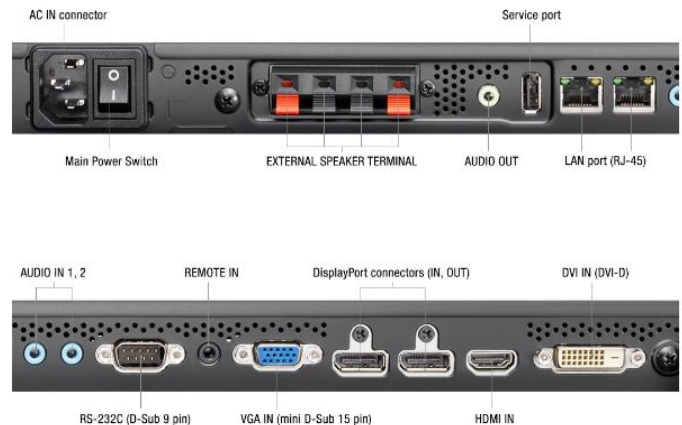

### NEC LCD 55" Video Wall Display

### Walls of Desire

Attract and engage your audience; the new 55" UN551S shapes emotion and desire with NEC's most compelling video wall experience to date.

The new frameless design forms an entirely flat seamless digital canvas allowing a completely homogeneous image across multiple unified screens. The huge digital surface creates an unhindered viewing experience for your audience with a minimal image interruption of just 0.9mm per screen. The S-IPS panel provides superior picture quality and excellent colour reproduction in both landscape and portrait orientation ensuring perfect visibility even at extreme viewing angles which constantly change as the viewer passes by. At a high brightness level of 700 cd/m<sup>2</sup> your message will be well received with effortless readability even in the brightest ambient light conditions. An advanced set of intelligent features make the displays easy to install and operate and supports significantly reduced maintenance requirements.

## Connectivity

Input Video Analogue	1 x D-sub 15 pin
Input Video Digital	1 x DisplayPort (with HDCP); 1 x DVI-D (with HDCP); 1 x HDMI (with HDCP); 1 x Interface Extension Slot; 1 x OPS Slot
Input Audio Analogue	2 x 3,5 mm jack
Input Audio Digital	1 x DisplayPort; 1 x HDMI
Input Control	LAN 100Mbit; remote control wire (3,5mm jack); RS232
Output Video Digital	1 x DisplayPort out (loop through: DisplayPort, DVI-D, HDMI, Interface Extension Slot, OPS)
Output Audio Analogue	3,5mm jack
Output Control	LAN 100Mbit
Remote Control	LAN with SNMP; Remote Control IR (internal/external (optional) sensor); RS-232C (9-pin D-sub) Input

## Mechanical

Dimensions (W x H x D) [mm]	Without stand: 1,211 x 682 x 99
Weight [kg]	Without stand: 27
Bezel Width [mm]	0.9 bottom/right; 0.9 top/left; 1.8
VESA Mounting [mm]	4 holes; 400 x 400 (FDMI); M6
Ingress Protection	IP40 (front); IP20 (back)