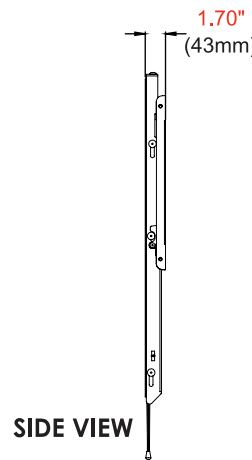

SFP680 SmartMount® Universal Portrait Flat Wall Mount for 46" to 90" Displays - Security Models

Product Specifications

	DIMENSIONS (W x H x D)	PRODUCT WEIGHT	LOAD CAPACITY	FINISH	AVAILABLE COLORS
SFP680	22.00" x 27.48" x 1.70" (559 x 698 x 43mm)	11.95lb (5.4kg)	350lb (158kg)	Scratch Resistant Fused Epoxy	Semi-Gloss Black

Package Specifications

	PACKAGE SIZE (W x H x D)	PACKAGE SHIP WEIGHT	PACKAGE UPC CODE	PACKAGE CONTENTS	UNITS IN PACKAGE
SFP680	28.50" x 4.10" x 15.60" (725 x 105 x 395mm)	14.95lb (6.78kg)	735029314202	Wall Mount, Wall and Display Installation Hardware, Installation Instructions	1

Accessories

- **ACC615:** 6-pack Metal Stud Fastener Kit
- **ACC309:** Video Conference Shelf
- **ACC-UCM:** Universal AV Component Mount
- **ESHV models:** AV Wall Shelves
- **IBA4-W:** Easy Mount Recessed Low Voltage Cable Plate

All dimensions = inch (mm)

Architect Specifications

The SmartMount® Universal Portrait Flat Wall Mount shall be a Peerless-AV model SFP680 and shall be located where indicated on the plans. Assembly and installation shall be done according to instructions provided by the manufacturer.

Visit peerless-av.com to see the complete line of AV solutions from Peerless-AV, including outdoor displays, kiosks, digital audio, display mounts, projector mounts, carts/stands, and a full assortment of accessories.

Peerless-AV
2300 White Oak Circle
Aurora, IL 60502 USA
(800) 865-2112
(630) 375-5100
Fax: (800) 359-6500

Peerless-AV EMEA
Unit 3 Watford Interchange
Colonial Way, Watford
Herts, WD24 4WP
United Kingdom
+44 (0) 1923 200100
Fax: +44 (0) 1923 200101

Peerless-AV Latin America
Av. de las Industrias 413
Parque Industrial Escobedo
General Escobedo, N.L.,
México, 66062
+52 (81) 8384-8300
Fax: +52 (81) 8384-8360