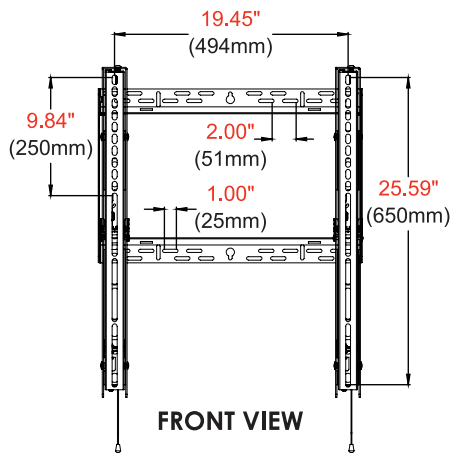

SFP680 SmartMount® Universal Portrait Flat Wall Mount for 46" to 90" Displays - Security Models

Product Specifications

	DIMENSIONS (W x H x D)	PRODUCT WEIGHT	LOAD CAPACITY	FINISH	AVAILABLE COLORS
SFP680	22.00" x 27.48" x 1.70" (559 x 698 x 43mm)	11.95lb (5.4kg)	350lb (158kg)	Scratch Resistant Fused Epoxy	Semi-Gloss Black

Package Specifications

	PACKAGE SIZE (W x H x D)	PACKAGE SHIP WEIGHT	PACKAGE UPC CODE	PACKAGE CONTENTS	UNITS IN PACKAGE
SFP680	28.50" x 4.10" x 15.60" (725 x 105 x 395mm)	14.95lb (6.78kg)	735029314202	Wall Mount, Wall and Display Installation Hardware, Installation Instructions	1

Accessories

- **ACC615:** 6-pack Metal Stud Fastener Kit
- **ACC309:** Video Conference Shelf
- **ACC-UCM:** Universal AV Component Mount
- **ESHV models:** AV Wall Shelves
- **IBA4-W:** Easy Mount Recessed Low Voltage Cable Plate

All dimensions = inch (mm)

Architect Specifications

The SmartMount® Universal Portrait Flat Wall Mount shall be a Peerless-AV model SFP680 and shall be located where indicated on the plans. Assembly and installation shall be done according to instructions provided by the manufacturer.

Visit peerless-av.com to see the complete line of AV solutions from Peerless-AV, including outdoor displays, kiosks, digital audio, display mounts, projector mounts, carts/stands, and a full assortment of accessories.

Peerless-AV
2300 White Oak Circle
Aurora, IL 60502 USA
(800) 865-2112
(630) 375-5100
Fax: (800) 359-6500

Peerless-AV EMEA
Unit 3 Watford Interchange
Colonial Way, Watford
Herts, WD24 4WP
United Kingdom
+44 (0) 1923 200100
Fax: +44 (0) 1923 200101

Peerless-AV Latin America
Av. de las Industrias 413
Parque Industrial Escobedo
General Escobedo, N.L.,
México, 66062
+52 (81) 8384-8300
Fax: +52 (81) 8384-8360