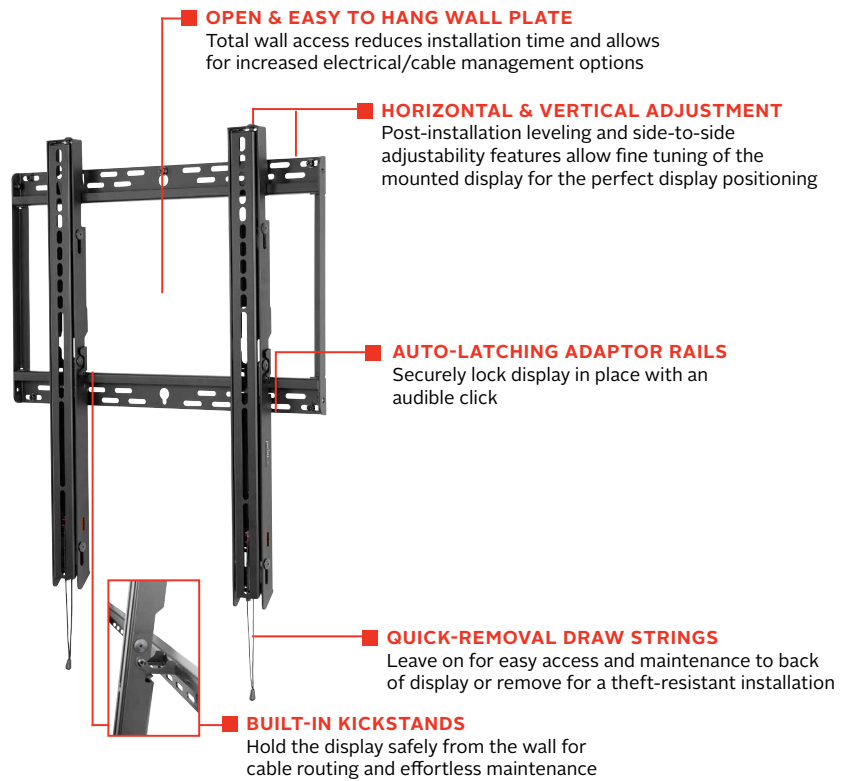

SFP680

**Mounting Pattern**  
494 x 650mm  
(19.45" x 25.59")

**Max Load**  
350lb  
(158kg)

**SMARTMOUNT®**

# Universal Portrait Flat Wall Mount

FOR 46" TO 90" DISPLAYS\*

Peerless-AV's SmartMount® Universal Portrait Flat Wall Mount delivers an ultra-slim profile designed to hold large displays up to 350lb. Installation and maintenance are made easy with the SFP680's robust feature set. Auto-latching adaptor rails automatically secure the display without the use of a tool. The mount's built-in kickstand holds the display safely from the wall during cable routing, while the open wall plate allows for increased electrical and cable management options. Horizontal and vertical display adjustment allow for quick fine-tuning of the mounted display.

- Universal mount fits displays with mounting patterns up to 494 x 650mm (19.45" W x 25.59" H)
- Low-profile design holds display only 1.70" (43mm) from the wall
- Easy hang wall plate allows a bolt to be pre-installed to ease wall plate installation
- Lateral display adjustment up to 3.38" (85.9mm)
- 1" of post-installation vertical adjustment provides flexibility in the installation
- Includes fastener pack with all necessary mounting and display attachment hardware (including M10)

SFP680 SmartMount® Universal Portrait Flat Wall Mount for 46" to 90" Displays - Security Models

**Product Specifications**

	DIMENSIONS (W x H x D)	PRODUCT WEIGHT	LOAD CAPACITY	FINISH	AVAILABLE COLORS
SFP680	22.00" x 27.48" x 1.70" (559 x 698 x 43mm)	11.95lb (5.4kg)	350lb (158kg)	Scratch Resistant Fused Epoxy	Semi-Gloss Black