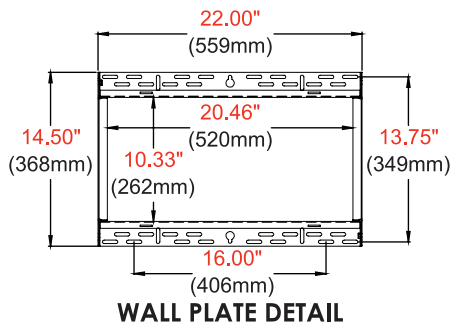

SFP680 SmartMount® Universal Portrait Flat Wall Mount for 46" to 90" Displays - Security Models

Product Specifications

	DIMENSIONS (W x H x D)	PRODUCT WEIGHT	LOAD CAPACITY	FINISH	AVAILABLE COLORS
SFP680	22.00" x 27.48" x 1.70" (559 x 698 x 43mm)	11.95lb (5.4kg)	350lb (158kg)	Scratch Resistant Fused Epoxy	Semi-Gloss Black

Package Specifications

	PACKAGE SIZE (W x H x D)	PACKAGE SHIP WEIGHT	PACKAGE UPC CODE	PACKAGE CONTENTS	UNITS IN PACKAGE
SFP680	28.50" x 4.10" x 15.60" (725 x 105 x 395mm)	14.95lb (6.78kg)	735029314202	Wall Mount, Wall and Display Installation Hardware, Installation Instructions	1

Accessories

- **ACC615:** 6-pack Metal Stud Fastener Kit
- **ACC309:** Video Conference Shelf
- **ACC-UCM:** Universal AV Component Mount
- **ESHV models:** AV Wall Shelves
- **IBA4-W:** Easy Mount Recessed Low Voltage Cable Plate

All dimensions = inch (mm)

Architect Specifications

The SmartMount® Universal Portrait Flat Wall Mount shall be a Peerless-AV model SFP680 and shall be located where indicated on the plans. Assembly and installation shall be done according to instructions provided by the manufacturer.

Visit peerless-av.com to see the complete line of AV solutions from Peerless-AV, including outdoor displays, kiosks, digital audio, display mounts, projector mounts, carts/stands, and a full assortment of accessories.

Peerless-AV
2300 White Oak Circle
Aurora, IL 60502 USA
(800) 865-2112
(630) 375-5100
Fax: (800) 359-6500

Peerless-AV EMEA
Unit 3 Watford Interchange
Colonial Way, Watford
Herts, WD24 4WP
United Kingdom
+44 (0) 1923 200100
Fax: +44 (0) 1923 200101

Peerless-AV Latin America
Av. de las Industrias 413
Parque Industrial Escobedo
General Escobedo, N.L.,
México, 66062
+52 (81) 8384-8300
Fax: +52 (81) 8384-8360