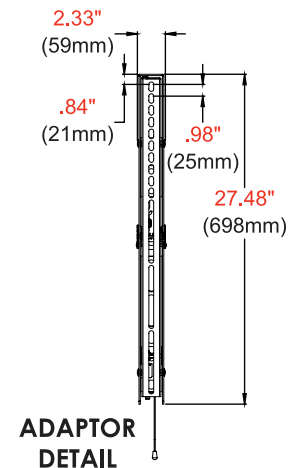

SFP680 SmartMount® Universal Portrait Flat Wall Mount for 46" to 90" Displays - Security Models

Product Specifications

	DIMENSIONS (W x H x D)	PRODUCT WEIGHT	LOAD CAPACITY	FINISH	AVAILABLE COLORS
SFP680	22.00" x 27.48" x 1.70" (559 x 698 x 43mm)	11.95lb (5.4kg)	350lb (158kg)	Scratch Resistant Fused Epoxy	Semi-Gloss Black

Package Specifications

	PACKAGE SIZE (W x H x D)	PACKAGE SHIP WEIGHT	PACKAGE UPC CODE	PACKAGE CONTENTS	UNITS IN PACKAGE
SFP680	28.50" x 4.10" x 15.60" (725 x 105 x 395mm)	14.95lb (6.78kg)	735029314202	Wall Mount, Wall and Display Installation Hardware, Installation Instructions	1

Accessories

- **ACC615:** 6-pack Metal Stud Fastener Kit
- **ACC309:** Video Conference Shelf
- **ACC-UCM:** Universal AV Component Mount
- **ESHV models:** AV Wall Shelves
- **IBA4-W:** Easy Mount Recessed Low Voltage Cable Plate

All dimensions = inch (mm)

Architect Specifications

The SmartMount® Universal Portrait Flat Wall Mount shall be a Peerless-AV model SFP680 and shall be located where indicated on the plans. Assembly and installation shall be done according to instructions provided by the manufacturer.

Visit peerless-av.com to see the complete line of AV solutions from Peerless-AV, including outdoor displays, kiosks, digital audio, display mounts, projector mounts, carts/stands, and a full assortment of accessories.

Peerless-AV
2300 White Oak Circle
Aurora, IL 60502 USA
(800) 865-2112
(630) 375-5100
Fax: (800) 359-6500

Peerless-AV EMEA
Unit 3 Watford Interchange
Colonial Way, Watford
Herts, WD24 4WP
United Kingdom
+44 (0) 1923 200100
Fax: +44 (0) 1923 200101

Peerless-AV Latin America
Av. de las Industrias 413
Parque Industrial Escobedo
General Escobedo, N.L.,
México, 66062
+52 (81) 8384-8300
Fax: +52 (81) 8384-8360