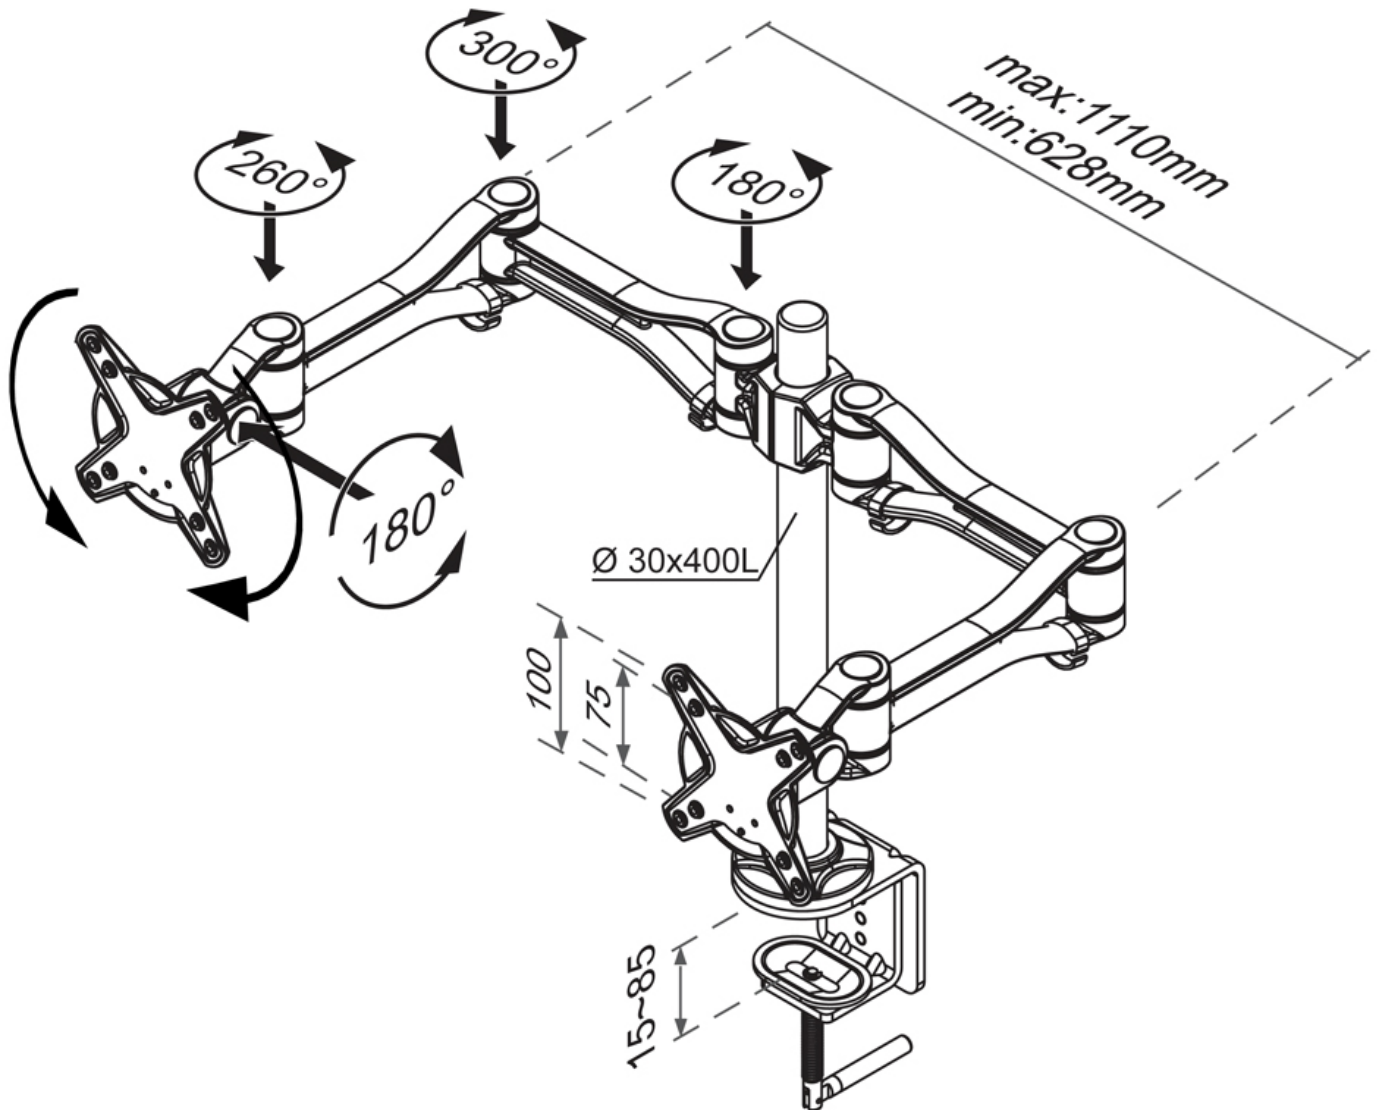

**THE BEST SUPPORT
FOR YOUR AV & IT HARDWARE**
T: +31(0)23-5478888 | E: info@newstar.eu | W: www.newstar.eu

FPMA-D1030D

NEWSTAR FLAT SCREEN DESK MOUNT

NewStar Products Europe B.V.
Wateringweg 62/B
2031 EJ HAARLEM
THE NETHERLANDS

Phone : +31(0)23-5478888
Fax : +31(0)23-5478889
Email : info@newstar.nl
Website : www.newstar.eu

NewStar cannot be held liable for any inaccuracies and copyrights.
No part of this publication may be reproduced and/or published by print, photocopy, microfilm or in any other way, without prior written permission of NewStar Computer Products Europe BV.