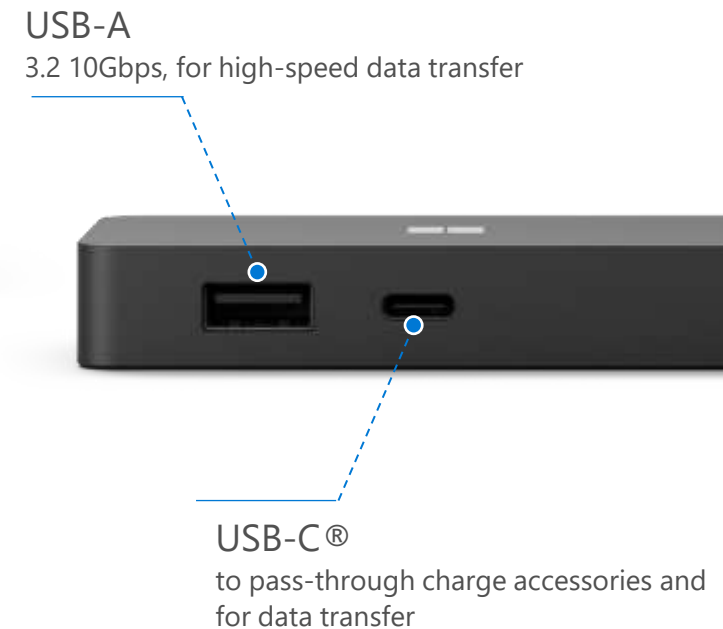

## The connectivity you need

Surface Dock 2 was built to maximize efficiency. Work at speed with faster data transfers. Video-capable ports supporting dual 4K monitors\* at 60Hz. USB-A and USB-C® 10Gbps ports, and 1 Gigabit Ethernet.

# Stay productive on the go with Microsoft Surface USB-C® Travel Hub

All the connections, wherever you are

Surface Dock 2 maximizes efficiency at the office. New Microsoft Surface USB-C® Travel Hub provides the ports you need when you're on the go. This multi-port adapter gives you five ways to connect to networks, displays, and more, including USB-C®. Connect to the internet, project content onto a big screen, charge accessories, and more.