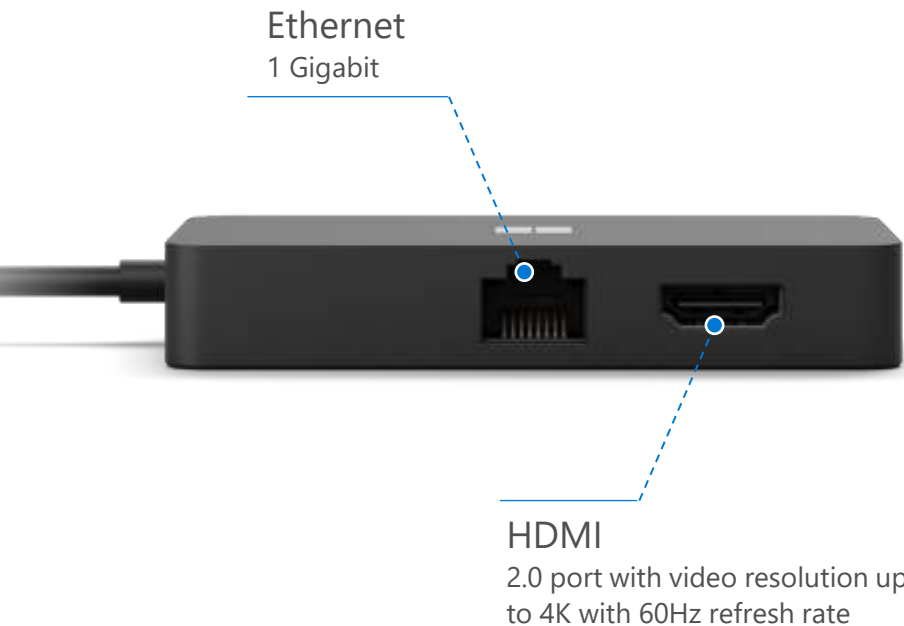

# What's new in Surface Dock 2

199W power supply charges any Surface device,<sup>1</sup> with Fast Charging on enabled devices

Now with seven ports, including two video-capable USB-C<sup>®</sup> ports

Double the refresh rate of the previous dock: use dual 4K monitors\* at 60Hz on new Surface devices<sup>2</sup>

## The connectivity you need

Surface Dock 2 was built to maximize efficiency. Work at speed with faster data transfers. Video-capable ports supporting dual 4K monitors\* at 60Hz. USB-A and USB-C® 10Gbps ports, and 1 Gigabit Ethernet.

# Stay productive on the go with Microsoft Surface USB-C® Travel Hub

All the connections, wherever you are

Surface Dock 2 maximizes efficiency at the office. New Microsoft Surface USB-C® Travel Hub provides the ports you need when you're on the go. This multi-port adapter gives you five ways to connect to networks, displays, and more, including USB-C®. Connect to the internet, project content onto a big screen, charge accessories, and more.