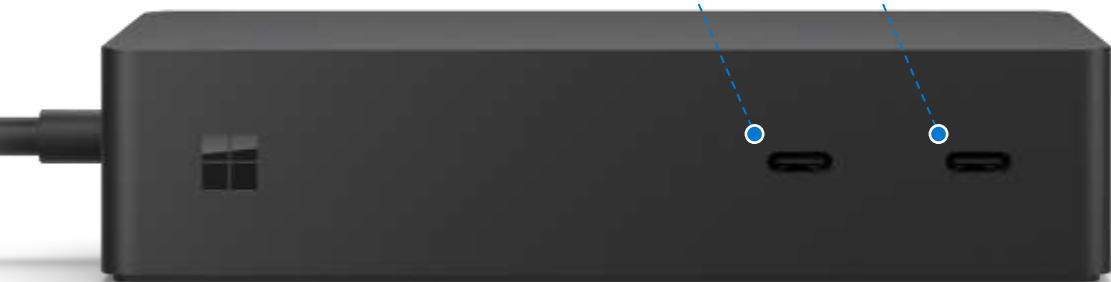

Surface Dock 2

USB-C®⁷
15W of Fast Charging power for accessories
and phone plus faster data transfer

Front

Power adapter

In/out audio jack

USB-A