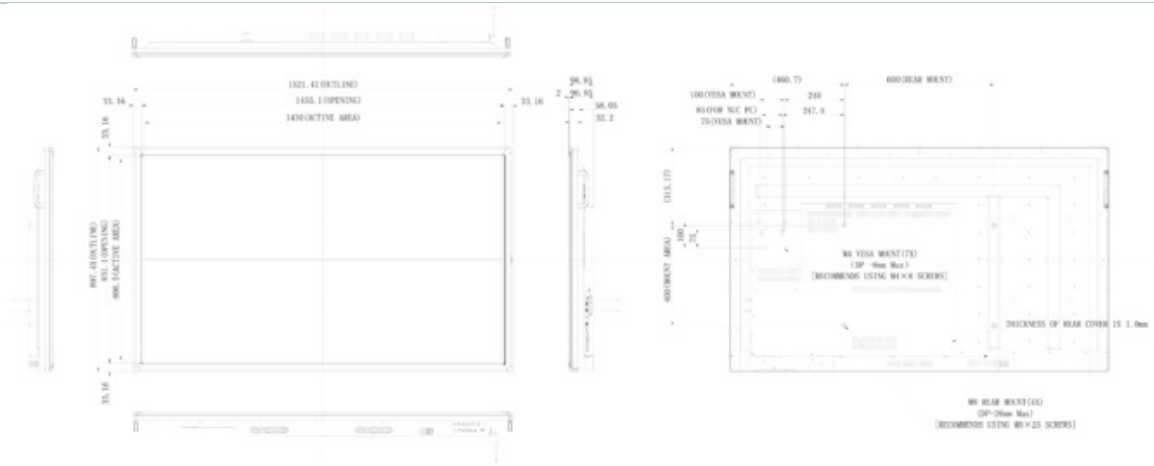

7. DIMENSIONS / WEIGHT

DIMENSIONS W X H X D	1521.41 x 897.41 x 98.85 mm
----------------------	-----------------------------

WEIGHT

45 kg

All trademarks and registered trademarks acknowledged. E & O E. Specification subject to change without notice. All LCD's comply with ISO-9241-307:2008 in connection with pixel defects.