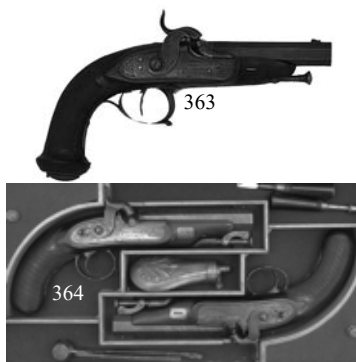

363 - FRENCH PERCUSSION PISTOL

Antique French percussion travelling pistol, circa 1830-50. 4½" .44 cal (54 bore) octagonal browned barrel with blade foresight. The lockplate is borderline and sun burst engraved as well as makers mark UASSECON A MARSEILL. Metalwork has most brown and thinning blue finish. VGC full wood checkered stock with swell at the base which has a shell engraved cap box. The steel mounts are also elegantly engraved and has a vase shape finial. Complete with steel ram rod. ExWO&C NLR

364 - BOND OFFICERS PISTOLS

Pair of Antique, circa 1860, percussion pistols by Philip and Edward Bond. 5" approx .65 cal (16 bore) octagonal browned barrels with captive ram rod and sights marked P&W BOND 45 CORNHILL LONDON and has gold bands and engraving extending into the tang. The lock plates are also foliate engraved and marked P&W BOND and feature half cock safeties. Checkered full wood stocks with engraved steel mounts. Contained in a nice contemporary case with accessories. VG-ExWO&C NLR Est $6,500 - 8,000

365 - LEG OF MUTTON SHOTGUN CASES

Two brown leather shotgun cases for vintage side by side shotguns. VGC

366 - UNIQUE X51

High quality French vintage semi auto rifle. 22" barrel with factory silencer fitted and original sight and manufactures markings. Metalwork has near all original blue. ExC woodwork. ExWO&C ALR

367 - GERVARM RIFLE

High quality vintage French semi auto rifle. 16" .22lr cal barrel with muzzle break and no foresight but rear is present with all markings. Metalwork with near all blue with some minor staining. Variant with one piece wooden stock in ExC. Includes its 10 shot magazine. VGWO&C ALR

368 - ANSCHUTZ 1400 RIFLE

Vintage, circa 1969, bolt action rifle. 21" .22lr cal barrel with iron sights. Metalwork with near all blue and GC woodwork with some handling marks and includes its 5R magazine. G-VGWO&C ALR

369 - SAVAGE 99 RIFLE

US lever action sporting rifle. 20" .308 cal barrel with iron sights and markings. Metalwork has a clear coat finish that is starting to flake. GC woodwork with swivels. GWO&C ALR

370 - WINCHESTER 92 RIFLE CARBINE

US, circa 1924, lever action carbine. 20" 25-20 cal round barrel with iron sights and New Haven address etc. Receiver with saddle ring and tang with Model 92 Winchester markings. Metalwork has thin blue to the barrel and traces on the receiver. GWO&C ALR

371 - COLT LIGHTNING REVOLVER

Rare London retailed US Colt Model 1877 double action revolver, circa 1878. 4½" .38CF cal barrel with two line address - COLT'S PT FA MFG CO HARTFORD CT USA DEPT 14. PALL MALL LONDON, also marked with London proof marks which are also on each of the chambers and the frame with patent information. Metalwork has grey to dark patina. VGC original checkered one piece rosewood grips. Only 1500 London Model 1877 revolvers were made making them very desirable. Action is slightly at fault on the double action otherwise GC CLR

372 - COLT THUNDERER REVOLVER

Antique US Colt Model 1877 double action revolver, circa 1897. 4½" .41 cal barrel with two line Hartford address and Colt DA 41 markings. Metalwork has overall thinning blue turning grey in areas. The frame with patent information and Rampant Colt logo. VGC but worn original hard rubber logo checkered grips. VGWO&C CLR

373 - COLT NEW SERVICE REVOLVER

A nice example of a flat top Military target revolver, circa 1904. 7½" .455 cal barrel with original sights and marked with Colt Hartford address and patent dates ending in 1900 and caliber and marked NEW SERVICE 455 ELEY. The frame is marked COLTS NEW SERVICE. The grip straps and trigger are correctly checkered. Metalwork has near all blue except for some pinpricking around one of the cylinder flutes. ExC original walnut grips. Also includes an extra .455 cal cylinder. VGWO&C B/CLR

374 - S&W FRONTIER REVOLVER

Antique, circa late 1800's, double action first model revolver (a.k.a New Model Navy or D.A Frontier). 5" .44 Russian cal barrel with original sights and S&W address and patents ending in 1880. Metalwork has most original blue and faint case colours with some staining and dulling to the finish. VGC original S&W logo hard rubber grips. VGWO&C CLR

375 - POLICE POSITIVE REVOLVER