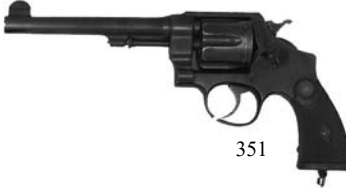

341 - COLT 1903 MAGAZINE

Original .32ACP cal magazine for the 1903 hammerless Colt pistol. Correct 90% blued and top 10% in the white finish and stamped CAL .32 COLT on the base. ExC