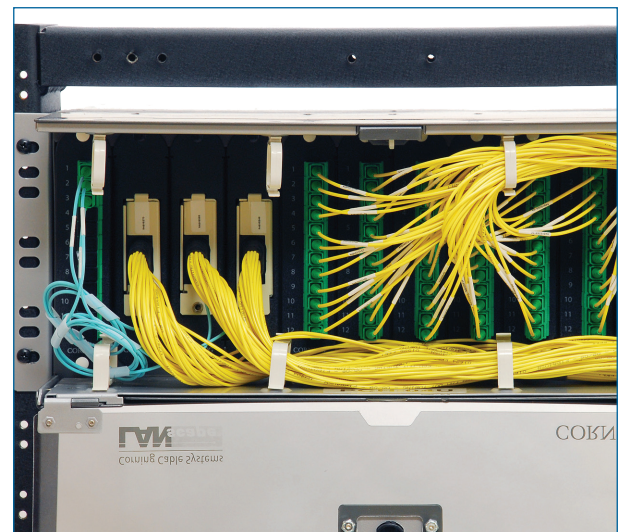

Splitter Modules in PCH-04U Housing | Photo LAN1807