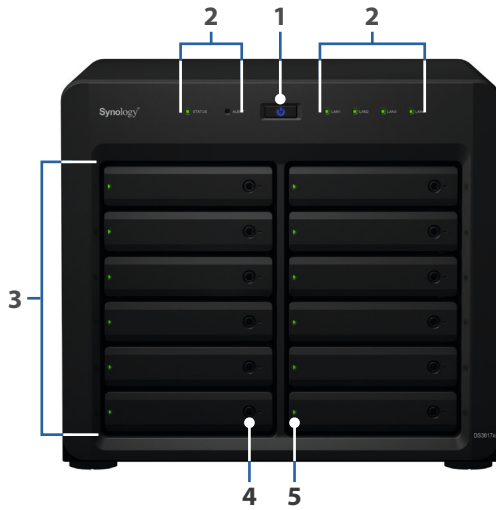

Hardware Overview

Front