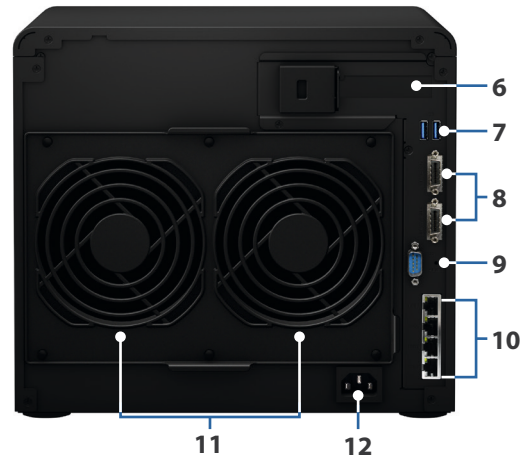

# Hardware Overview

Front

Rear

1	Power button and indicator	2	LED indicator	3	Drive tray	4	Drive tray lock
5	Drive status indicator	6	PCIe expansion slot	7	USB 3.0 port	8	Expansion port
9	RESET button	10	1GbE RJ-45 port	11	System fan	12	Power port