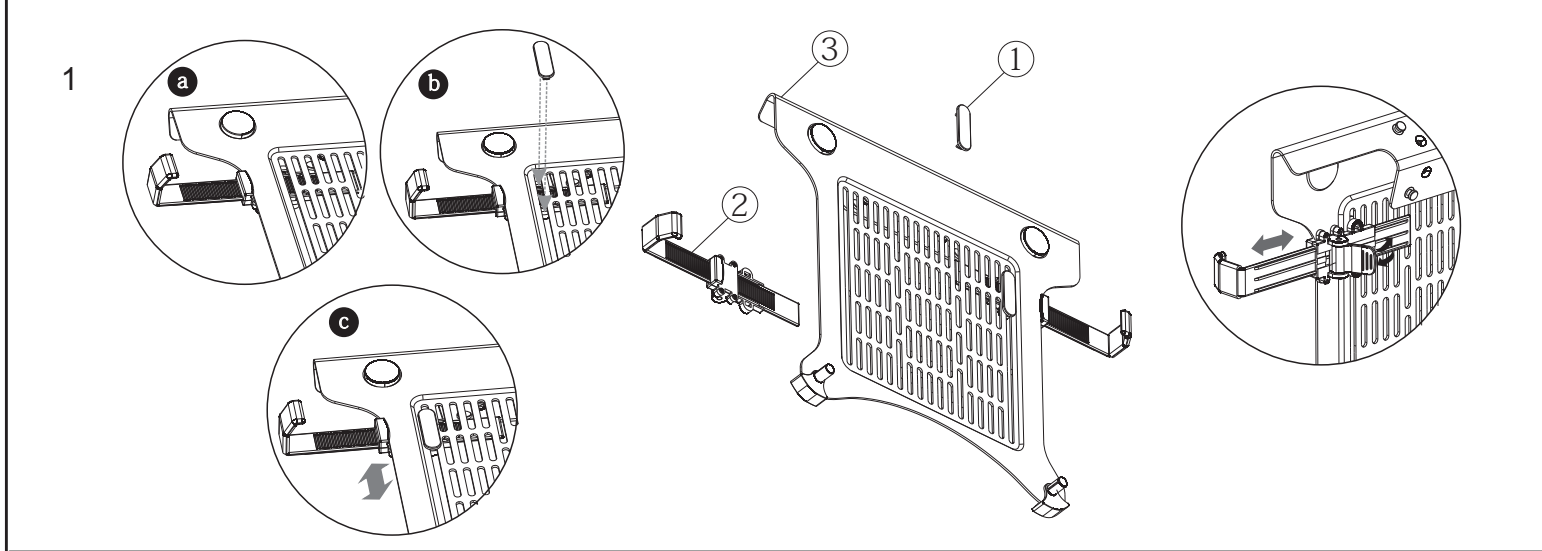

VISION

VFM-DA3SHELFW&VFM-DA3SHELFB

①	Buckle		x2	②	Assembly		x2
③	Laptop tray		x1	④	M4x12mm screw		x2

3