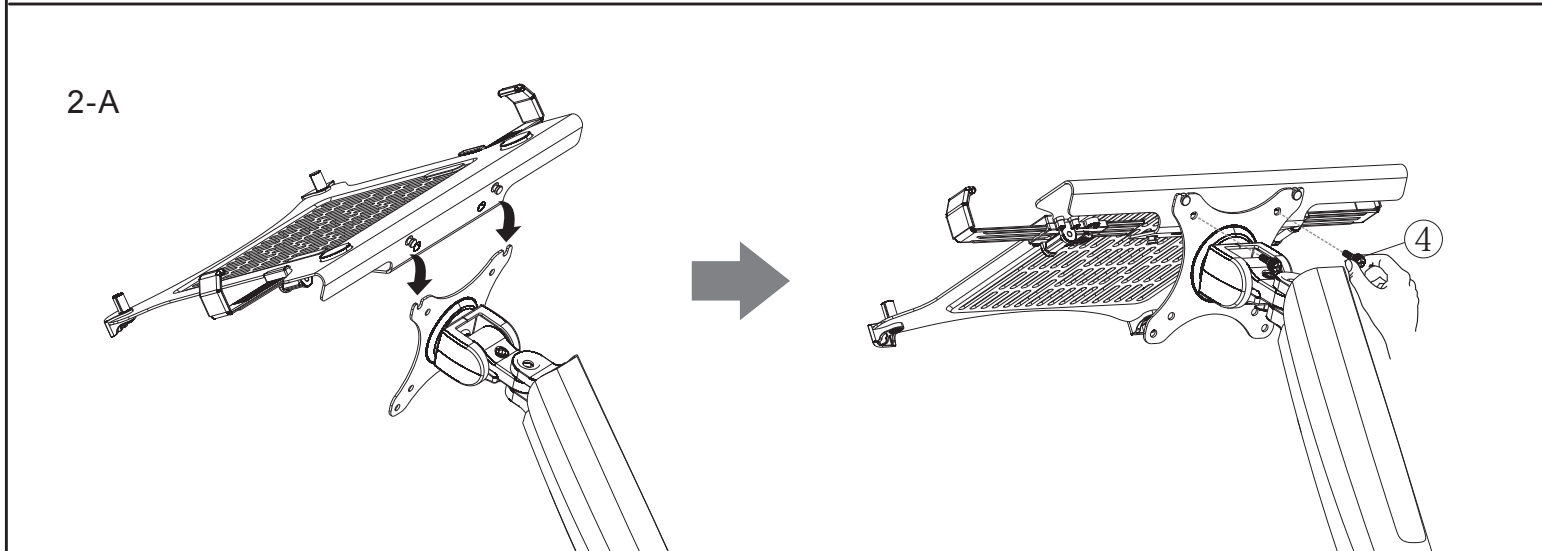

## VFM-DA3SHELFB

①	Buckle		x2	②	Assembly		x2
③	Laptop tray		x1	④	M4x12mm screw		x2

3