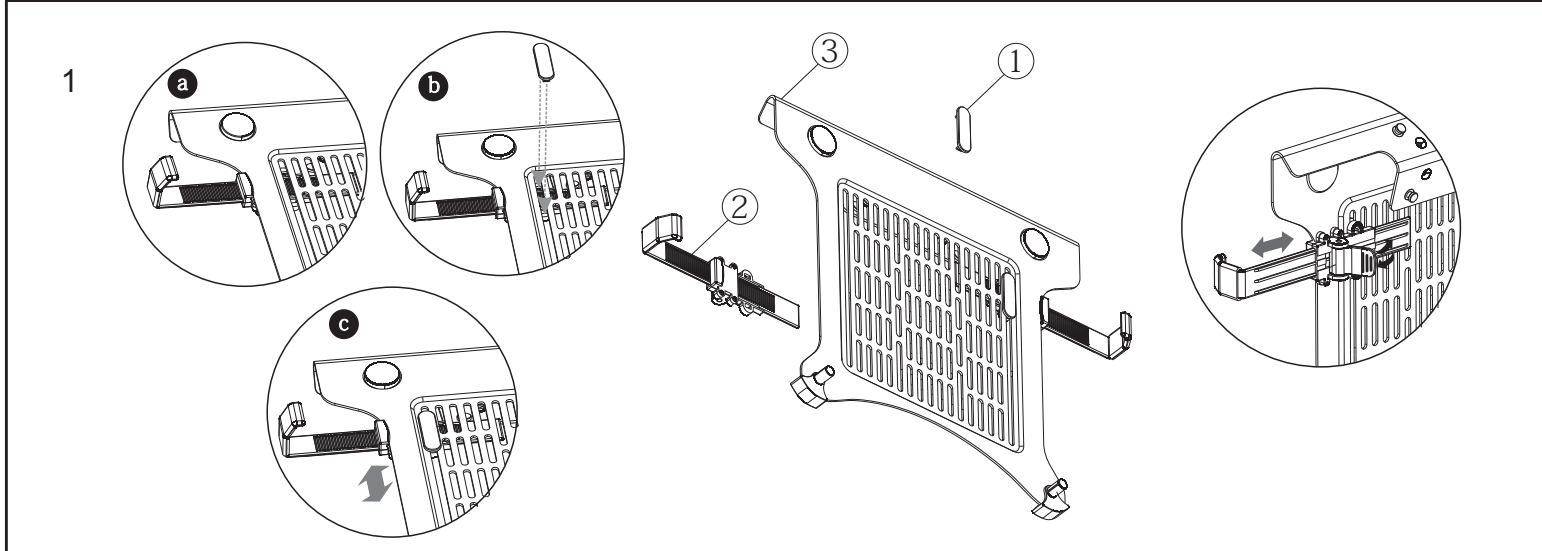

## VFM-DA3SHELFB

①	Buckle		x2	②	Assembly		x2
③	Laptop tray		x1	④	M4x12mm screw		x2

3