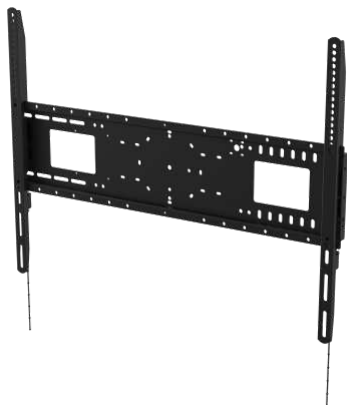

Large Display Mounts

Lifetime
warranty

Heavy Duty Flat-Panel Wall Mount 800×600

VFM-W8X6 / SAP: 4934295

Non-tilting Wall Mount for large-format flat panels 47-100"
(subject to VESA pattern and weight limit)

Mounting points up to 800 (wide) x 600 mm (tall) apart

Heavy duty 130 kg / 287 lb SWL

Display latches in place

Optional camera shelf

vav.link/vfm-w8x6