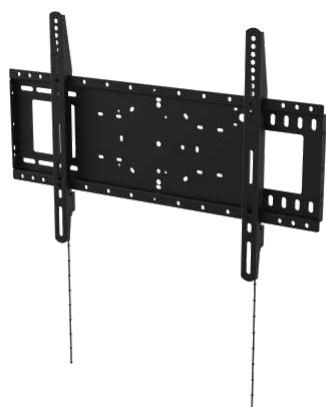

Heavy Duty Flat-Panel Wall Mount 600x400

VFM-W6X4 / SAP: 4996384

Non-tilting Wall Mount for large-format flat panels 37-85"
(subject to VESA pattern and weight limit)
Mounting points up to 600 (wide) x 400 mm (tall) apart
Heavy duty 100 kg / 220 lb SWL
Display latches in place
Optional camera shelf

vav.link/vfm-w6x4