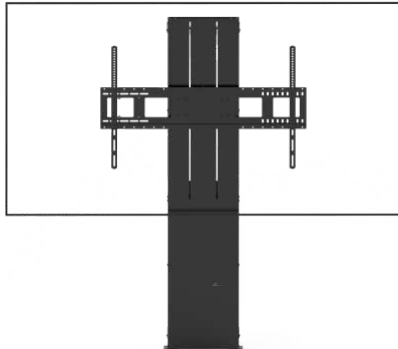

F40 Floorstands

Lifetime warranty

Heavy Duty Motorised Floor Stand

VFM-F40 / SAP: 5062731

- Lifts up to 130 kg
- 700 mm height adjustment
- Fast linear-drive motor
- Comes 95% assembled
- Sturdy fixed column design

Heavy Duty Flat-Panel Wall Mount 800x600

VFM-W8X6 / SAP: 4934295

vav.link/vfm-w8x6

VFM-F40 Frame and Motor Assembly

VFM-F40FRAME / SAP: 4981411