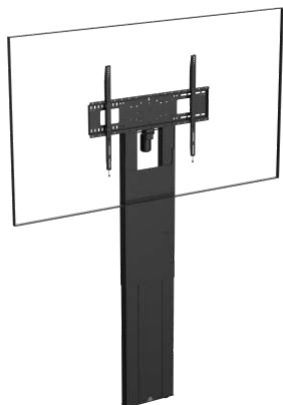

F50/F51 Floorstands

Lifetime warranty

F50 Motorised Flat Panel Floor Stand

VFM-F50 / SAP: 6369811

Heavy-duty floor stand
Fixes to wall, transfers load to floor
For flat panels up to 100"
800 mm (31.5") height adjustment, motorised
Control by wired controller or RS-232

vav.link/vfm-f50