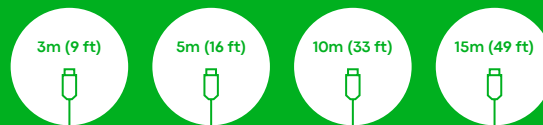

1 x USB (B-type on front) TC3 USBB [SAP:3446581]

1 x HDMI TC3 HDMI [SAP:3446573]

3 x Blanks TC3 BLANK [SAP:3446572]

Comes with your choice of complementary Cable Lengths

vav.link/tc3-pk

Matt White

Pure white with a chiselled profile, Techconnect3 also has 11 mm of flat space above and below the connectors for information or company branding stickers.