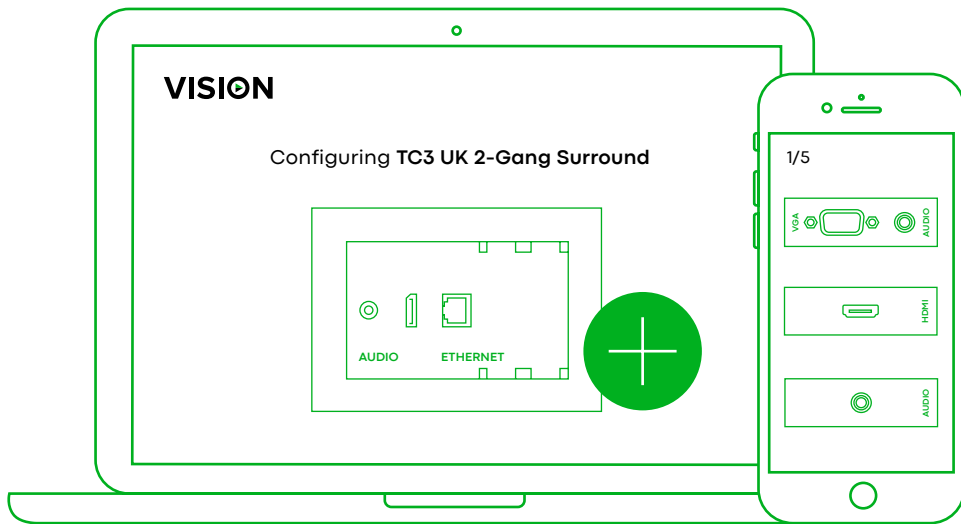

Digital Amp

2 x Stereo inputs (Input 1 duplicated on front and rear)

IR Remote control included

vav.link/tc3-amp

Build your own faceplate using our Techconnect Faceplate Configurator

Select the products and parts you need to see a visual representation of your end product and create a shopping list with **all the technical details.**