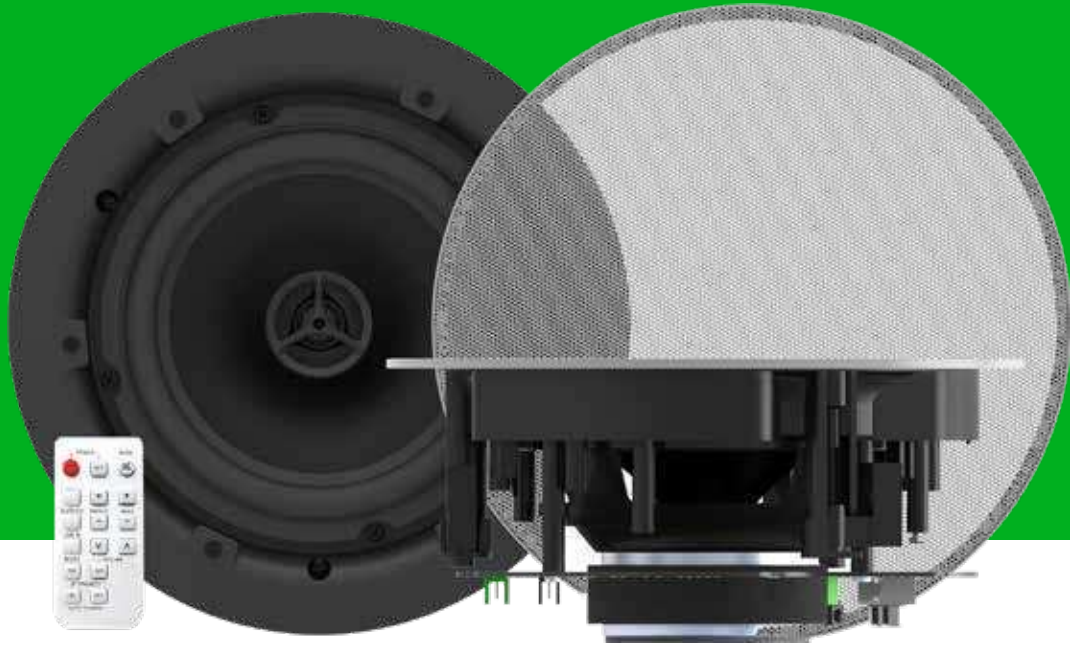

Audio

- > Amplifiers
- > Active Loudspeakers
- > Passive Loudspeakers