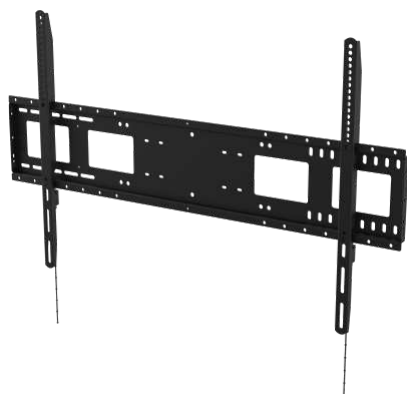

Heavy Duty Flat-Panel Wall Mount 1000×600

VFM-W10X6 / SAP: 4934297

Non-tilting Wall Mount for large-format flat panels 55-110"
(subject to VESA pattern and weight limit)

Mounting points up to 1000 (wide) x 600 mm (tall) apart

Heavy duty 130 kg / 287 lb SWL

Display latches in place

Optional camera shelf

vav.link/vfm-w10x6