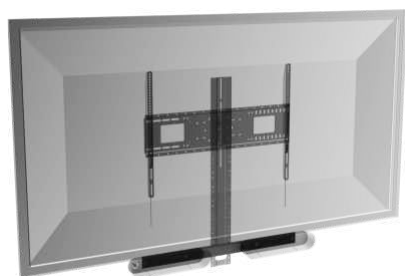

Logitech Rally Speaker Bracket

VFM-WVC/RSB / SAP: 5822103

Accessory for VFM-WVC/2 Video Conference Shelf

Fixes Pair of Logitech Rally speakers to VFM-WVC/2

Supports speakers above or below display

vav.link/vfm-wvc-rsb