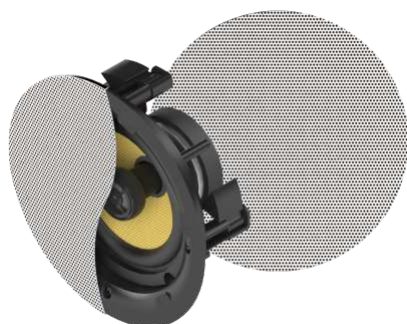

vav.link/sp-1900p

Passive Speakers

Pair 3-Way Wall Loudspeakers

SP-1800 / SAP: 3635038

5.25" Woofer 50w loudspeakers
Wall brackets included with 60° range of tilt adjustment
White, sold in pairs

vav.link/sp-1800