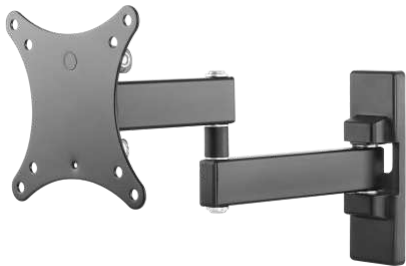

Black Monitor Wall Arm 100x100

VFM-WA1X1B / SAP: 4963686

Double-articulated wall mount for Monitors from 13" to 27"

Post-Installation levelling

Reach 44-282 mm (1.7-11.1")

Thumbscrews for fixing display

vav.link/vfm-wa1x1b