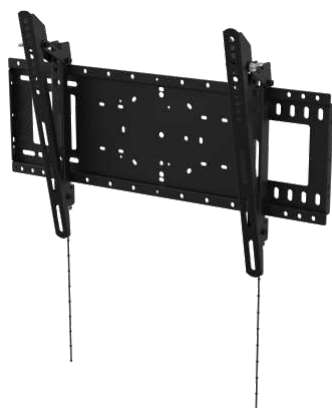

Heavy Duty Tilting Flat-Panel Wall Mount 600x400

VFM-W6X4T / SAP: 4996386

Tilting Wall Mount for large-format flat panels 37-85"
(subject to VESA pattern and weight limit)
Mounting points up to 600 (wide) x 400 mm (tall) apart
Heavy duty 100 kg / 220 lb SWL
Display latches in place
Optional camera shelf

vav.link/vfm-w6x4t