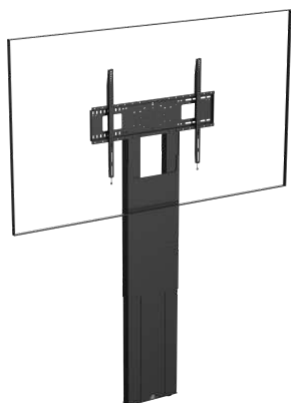

F51 Flat Panel Floor Stand

VFM-F51 / SAP: 6369808

Heavy-duty floor stand
Fixes to wall, transfers load to floor
Supports up to 95 kg (209 lb)
800 mm / 31.5" height adjustment, non-motorised
[Note: once installed the height cannot be adjusted]

vav.link/vfm-f51