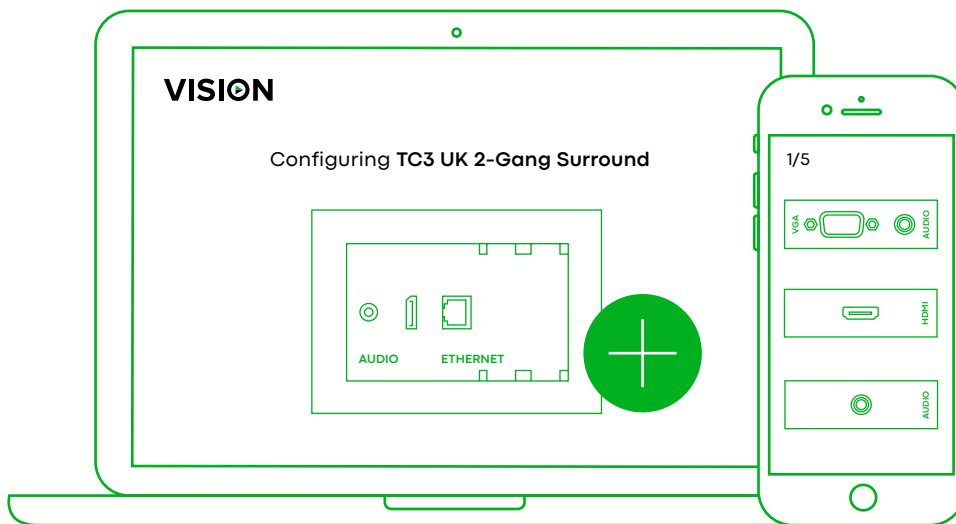

Digital Amp

2 x Stereo inputs (Input 1 duplicated on front and rear)

IR Remote control included

[vav.link/tc3-amp](http://vav.link/tc3-amp)

# Build your own faceplate using our Techconnect Faceplate Configurator

Select the products and parts you need to see a visual representation of your end product and create a shopping list with **all the technical details.**