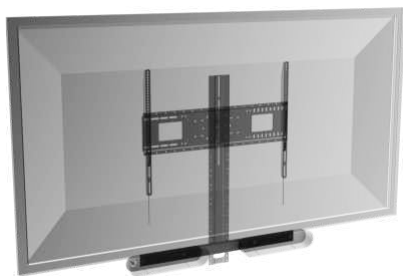

## Video Conference Shelf

VFM-WVC/2 / SAP: 8271288

Works with Vision's professional wall mounts and floor stands

Highly adjustable

Platform 284 x 152 mm (11.2"x 6.0")

[vav.link/vfm-wvc-2](https://vav.link/vfm-wvc-2)