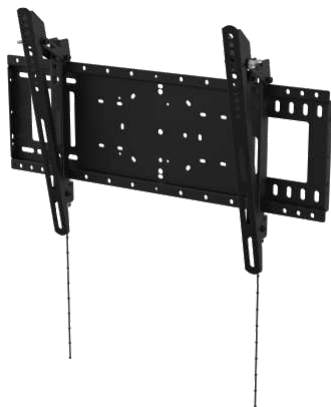

Heavy Duty Tilting Flat-Panel Wall Mount 600x400

VFM-W6X4T / SAP: 4996386

Tilting Wall Mount for large-format flat panels 37-85"
(subject to VESA pattern and weight limit)
Mounting points up to 600 (wide) x 400 mm (tall) apart
Heavy duty 100 kg / 220 lb SWL
Display latches in place
Optional camera shelf

vav.link/vfm-w6x4t