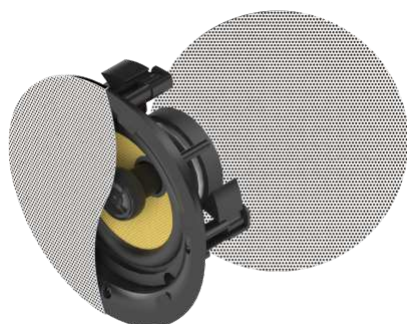

## Pair 3-Way Wall Loudspeakers

SP-1800 / SAP: 3635038

5.25" Woofer 50w loudspeakers  
Wall brackets included with 60° range of tilt adjustment  
White, sold in pairs

[vav.link/sp-1800](https://vav.link/sp-1800)