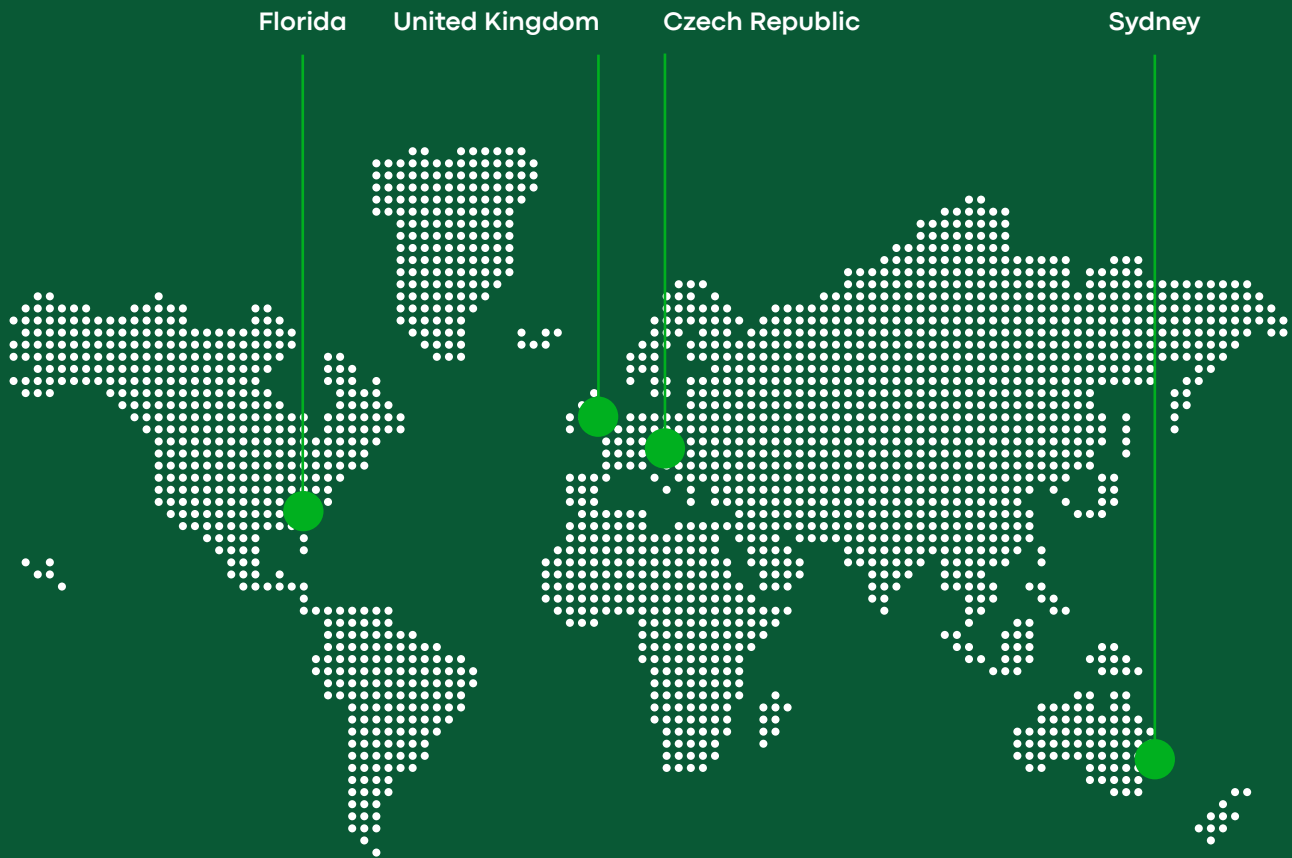

# Vision Master Warehouse Locations

“

We obsess over the detail, so if you spot a way we can make a product better please let us know.

This will go to a real person and you'll get an immediate reply.

”

Stuart Lockhart, Managing Director