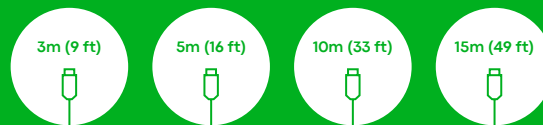

Lifetime warranty

Wall-Mount Faceplate Package

Part of the Techconnect 3 system

Techconnect is a modular audio-visual faceplate family engineered especially for AV installers. A "surround" fits to a backbox (or "mudring" if your wall is hollow), then the modules fix in place to complete the installation. For 99% of professional AV installations the same set of modules are required, so Vision offer a simple package that contains a basic selection of modules as a starting point. Just select the length of the cable package you need to go with it.

TC3-PK EU SAP: 3446594
US SAP: 12939494

Module Package Contents

Mounting Hardware:

1 x 2-Gang UK Backbox TC3 BACKBOX2G [SAP:3446598]

1 x 2-Gang Surround TC3 SURR2G [SAP:3446603]

Modules:

1 x VGA with MiniJack TC3 VGAF3.5MM [SAP:3446585]

1 x USB (B-type on front) TC3 USBB [SAP:3446581]

1 x HDMI TC3 HDMI [SAP:3446573]

3 x Blanks TC3 BLANK [SAP:3446572]

Comes with your choice of complementary Cable Lengths

vav.link/tc3-pk