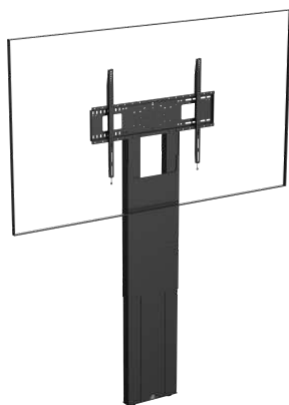

F51 Flat Panel Floor Stand

VFM-F51 / SAP: 6369808

Heavy-duty floor stand
Fixes to wall, transfers load to floor
Supports up to 95 kg (209 lb)
800 mm / 31.5" height adjustment, non-motorised
[Note: once installed the height cannot be adjusted]

vav.link/vfm-f51