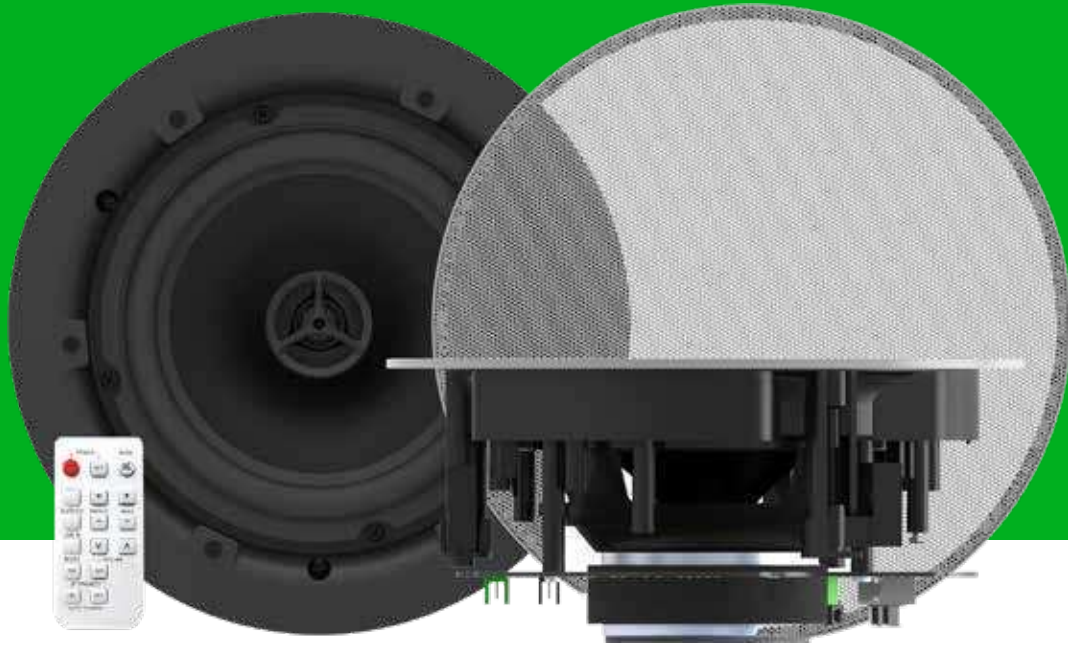

Audio

- > Amplifiers
- > Active Loudspeakers
- > Passive Loudspeakers