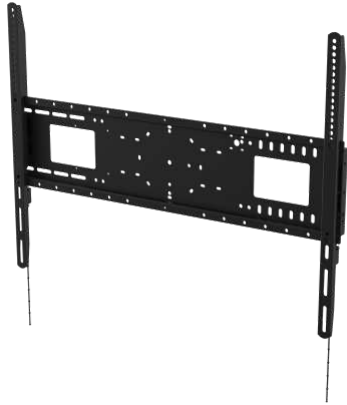

Large Display Mounts

Heavy Duty Flat-Panel Wall Mount 800x600

VFM-W8X6 / SAP: 4934295

Non-tilting Wall Mount for large-format flat panels 47-100"
(subject to VESA pattern and weight limit)

Mounting points up to 800 (wide) x 600 mm (tall) apart

Heavy duty 130 kg / 287 lb SWL

Display latches in place

Optional camera shelf

vav.link/vfm-w8x6