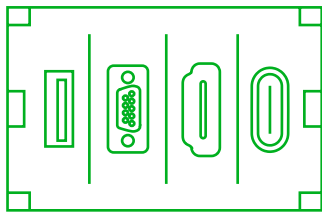

Faceplates

- > Faceplate Packages
- > Modules
- > Cables
- > Mounting Hardware
- > Table Faceplate
- > Control Module
- > 50w Amplifier

Techconnect faceplate configurator

Select the products and parts you need to see a visual representation of your end product.

vav.link/fc