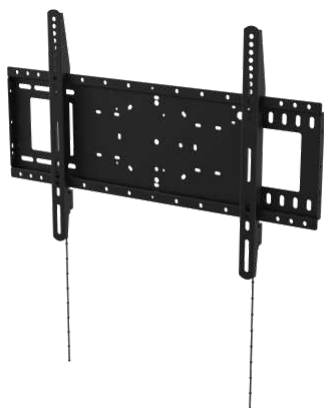

Heavy Duty Flat-Panel Wall Mount 600x400

VFM-W6X4 / SAP: 4996384

Non-tilting Wall Mount for large-format flat panels 37-85"
(subject to VESA pattern and weight limit)
Mounting points up to 600 (wide) x 400 mm (tall) apart
Heavy duty 100 kg / 220 lb SWL
Display latches in place
Optional camera shelf

vav.link/vfm-w6x4