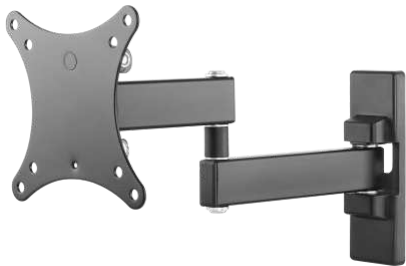

## Logitech Rally Speaker Bracket

VFM-WVC/RSB / SAP: 5822103

Accessory for VFM-WVC/2 Video Conference Shelf

Fixes Pair of Logitech Rally speakers to VFM-WVC/2

Supports speakers above or below display

[vav.link/vfm-wvc-rsb](https://vav.link/vfm-wvc-rsb)