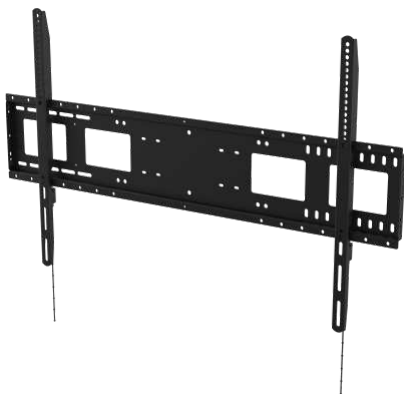

Heavy duty 130 kg / 287 lb SWL

Display latches in place

Optional camera shelf

[vav.link/vfm-w8x6t](https://vav.link/vfm-w8x6t)