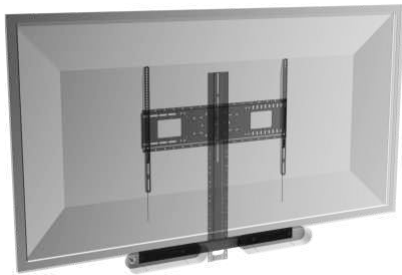

## Video Conference Shelf

VFM-WVC/2 / SAP: 8271288

Works with Vision's professional wall mounts and floor stands

Highly adjustable

Platform 284 x 152 mm (11.2"x 6.0")

[vav.link/vfm-wvc-2](https://vav.link/vfm-wvc-2)