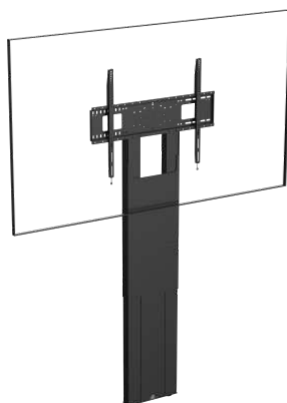

F51 Flat Panel Floor Stand

VFM-F51 / SAP: 6369808

Heavy-duty floor stand
Fixes to wall, transfers load to floor
Supports up to 95 kg (209 lb)
800 mm / 31.5" height adjustment, non-motorised
[Note: once installed the height cannot be adjusted]

vav.link/vfm-f51