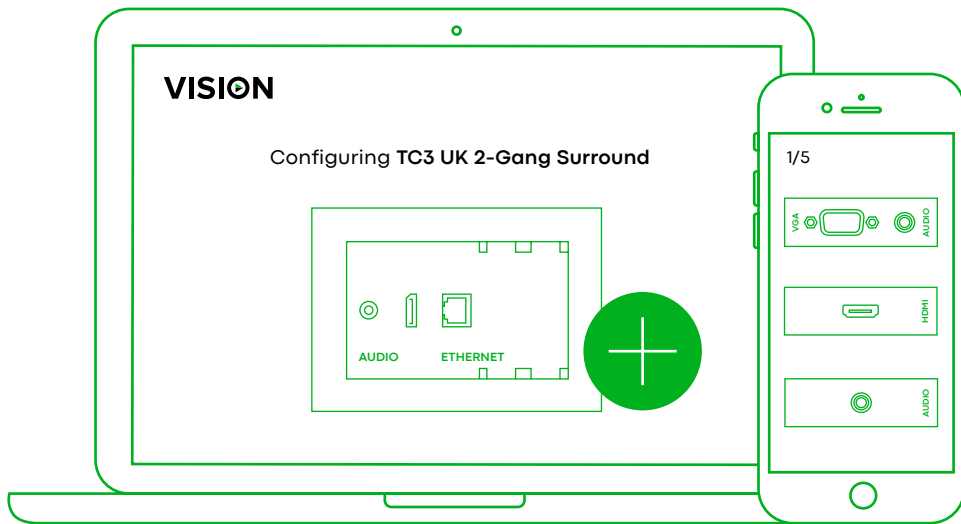

Digital Amp

2 x Stereo inputs (Input 1 duplicated on front and rear)

IR Remote control included

[vav.link/tc3-amp](http://vav.link/tc3-amp)

# Build your own faceplate using our Techconnect Faceplate Configurator

Select the products and parts you need to see a visual representation of your end product and create a shopping list with **all the technical details.**