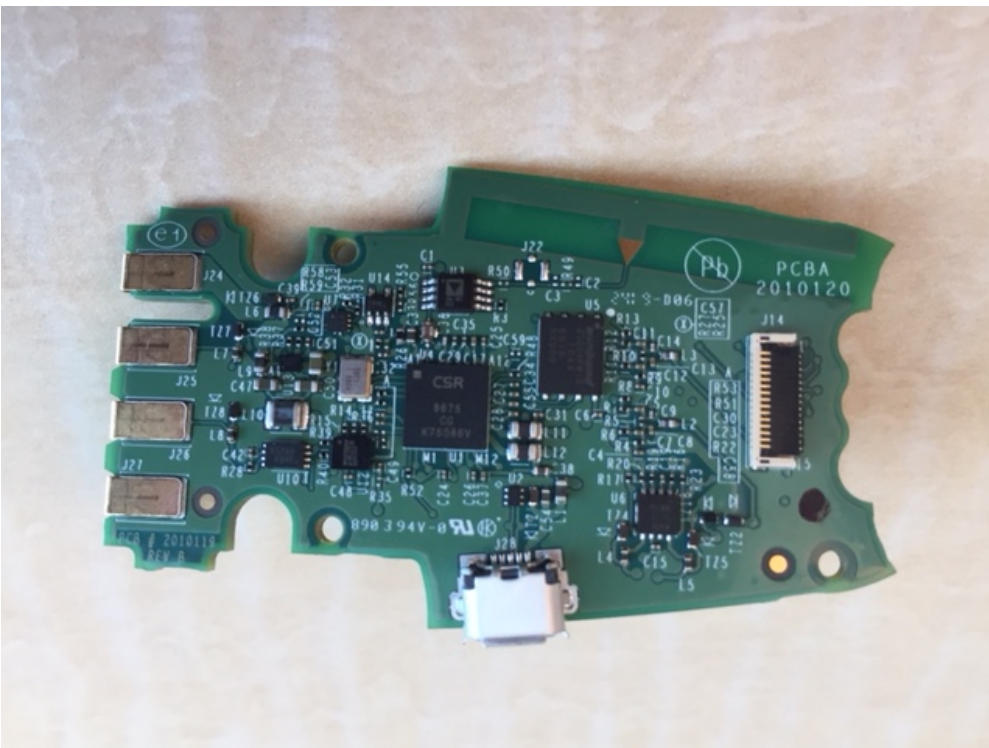

SRX3 Headset Model: HBT1500-01

Internal View

SRX3 Headset Model: HBT1500-01

PCBA Bottom View

SRX3 Headset Model: HBT1500-01