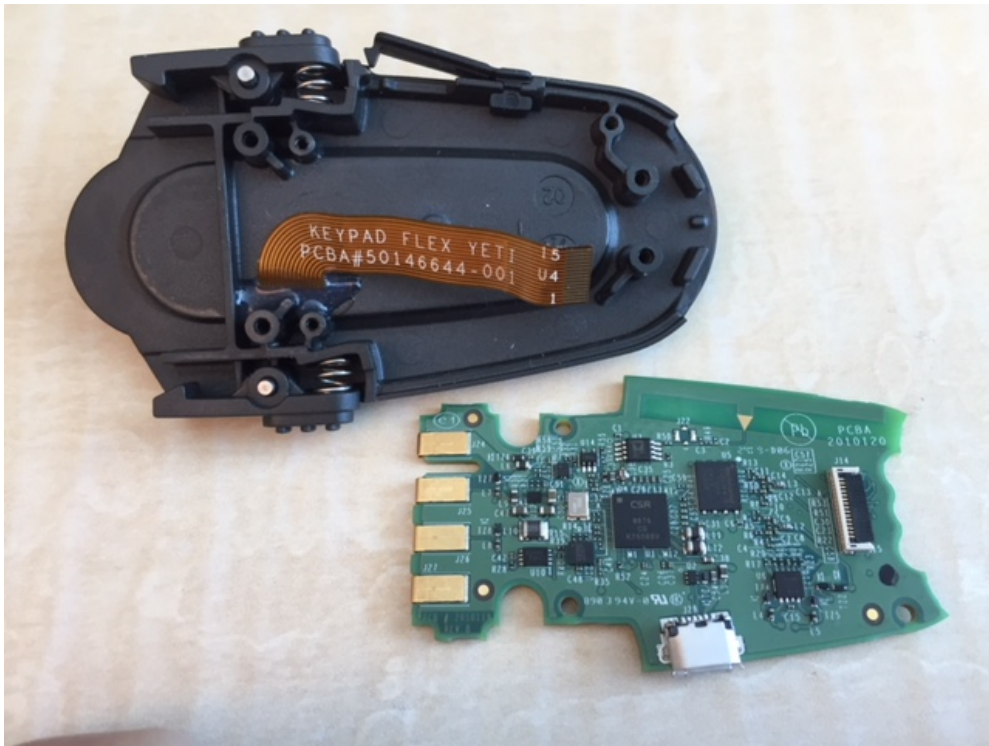

SRX3 Headset Model: HBT1500-01

Internal View

SRX3 Headset Model: HBT1500-01

PCBA Bottom View

SRX3 Headset Model: HBT1500-01