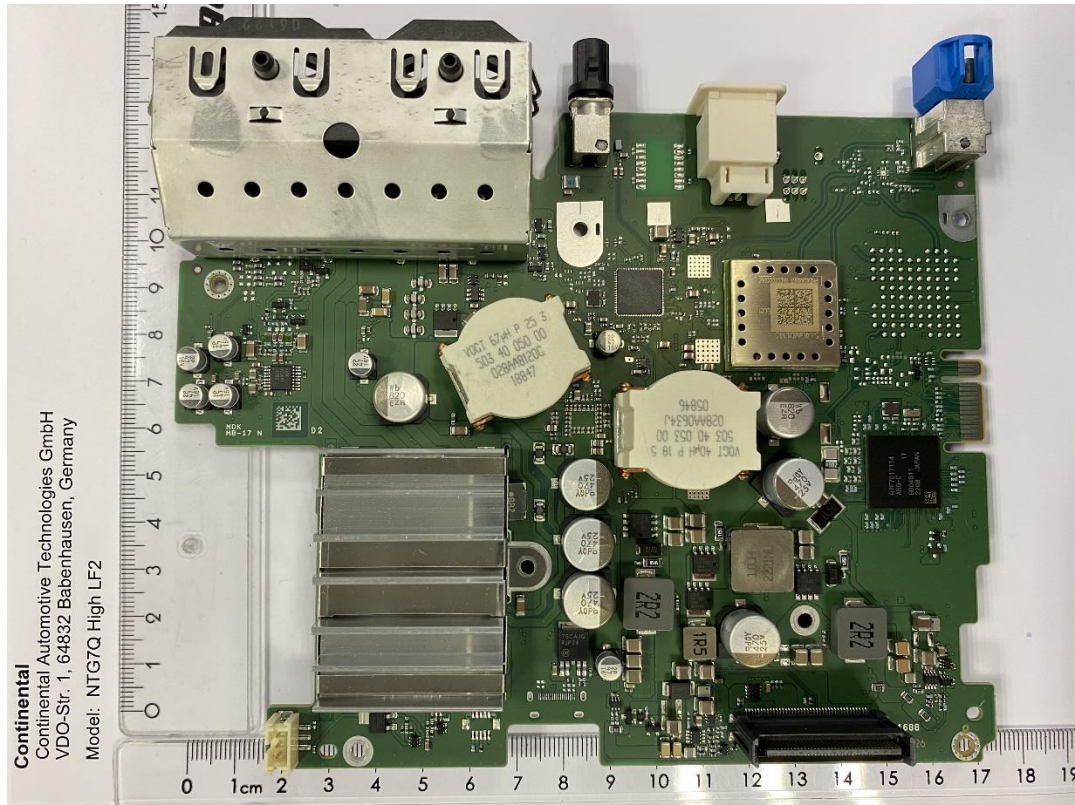

**Model: NTG7Q HIGH LF2**

**M609 – USA**

Front view

Back view

Internal

Top view

Bottom view

Internal

Right view

Left view

Internal

Base board 4 Wi-Fi module with shield

Base board 4 Wi-Fi module without shield

Internal

Base board 4 bottom view

Country specific board 4.2 top view Wi-Fi module with shield

Internal

Country specific board 4.2 top view Wi-Fi module without shield

Continental  
Continental Automotive Technologies GmbH  
VDO-Str. 1, 64832 Babenhausen, Germany  
Model: NTG7Q High LF2

Country specific board 4.2 bottom view