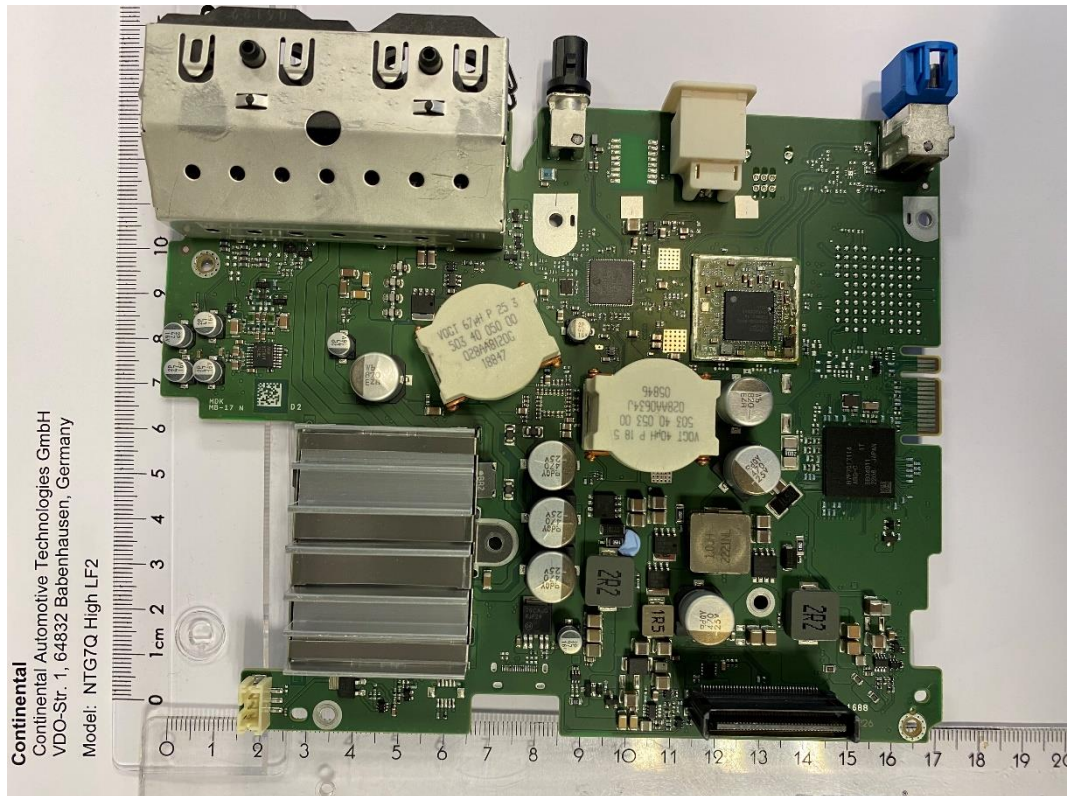

**Model: NTG7Q HIGH LF2**

**M609 – USA**

Front view

Back view

Internal

Top view

Bottom view

Internal

Right view

Left view

Internal

Base board 4 Wi-Fi module with shield

Base board 4 Wi-Fi module without shield

Internal

Base board 4 bottom view

Country specific board 4.2 top view Wi-Fi module with shield

Internal

Country specific board 4.2 top view Wi-Fi module without shield

Continental  
Continental Automotive Technologies GmbH  
VDO-Str. 1, 64832 Babenhausen, Germany  
Model: NTG7Q High LF2

Country specific board 4.2 bottom view