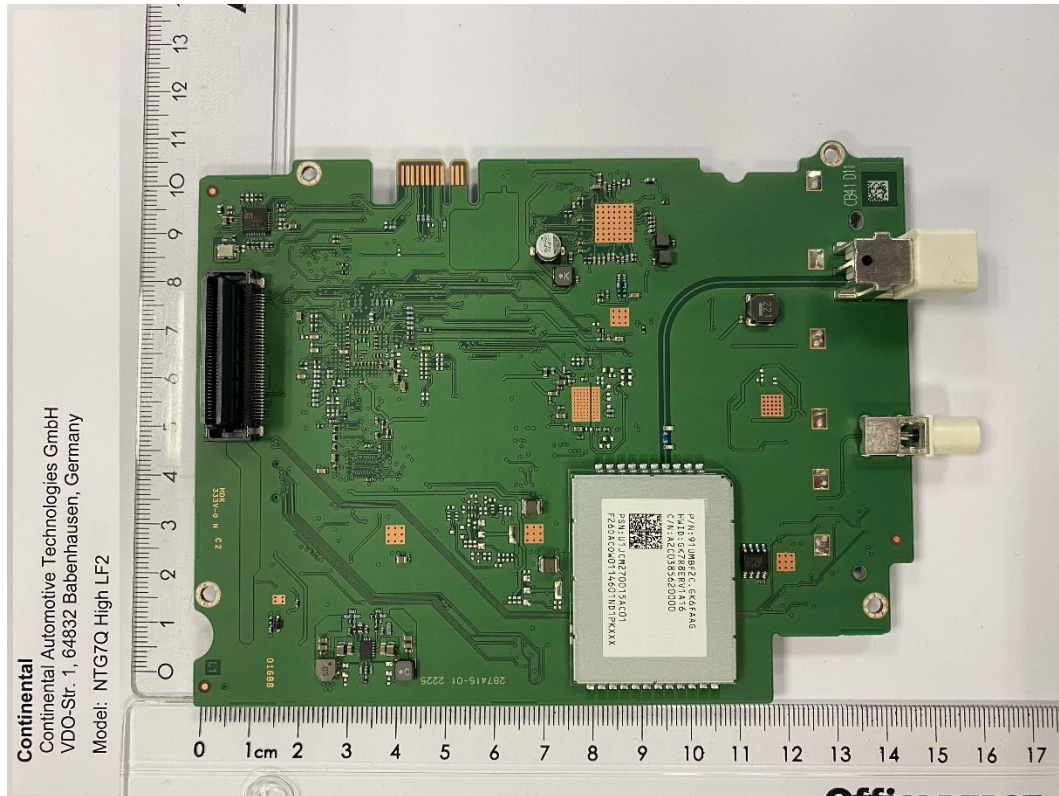

**Model: NTG7Q HIGH LF2**

**M609 – USA**

Front view

Back view

Internal

Top view

Bottom view

Internal

Right view

Left view

Internal

Base board 4 Wi-Fi module with shield

Base board 4 Wi-Fi module without shield

Internal

Base board 4 bottom view

Country specific board 4.2 top view Wi-Fi module with shield

Internal

Country specific board 4.2 top view Wi-Fi module without shield

Continental  
Continental Automotive Technologies GmbH  
VDO-Str. 1, 64832 Babenhausen, Germany  
Model: NTG7Q High LF2

Country specific board 4.2 bottom view