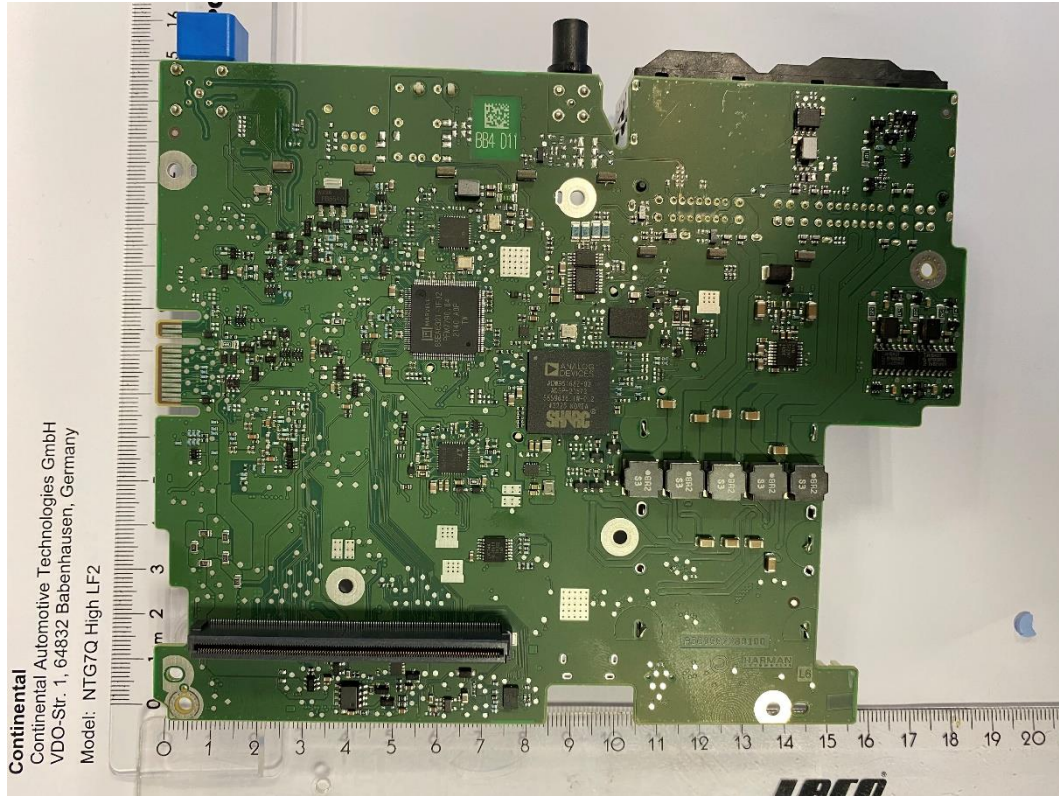

**Model: NTG7Q HIGH LF2**

**M609 – USA**

Front view

Back view

Internal

Top view

Bottom view

Internal

Right view

Left view

Internal

Base board 4 Wi-Fi module with shield

Base board 4 Wi-Fi module without shield

Internal

Base board 4 bottom view

Country specific board 4.2 top view Wi-Fi module with shield

Internal

Country specific board 4.2 top view Wi-Fi module without shield

Continental  
Continental Automotive Technologies GmbH  
VDO-Str. 1, 64832 Babenhausen, Germany  
Model: NTG7Q High LF2

Country specific board 4.2 bottom view