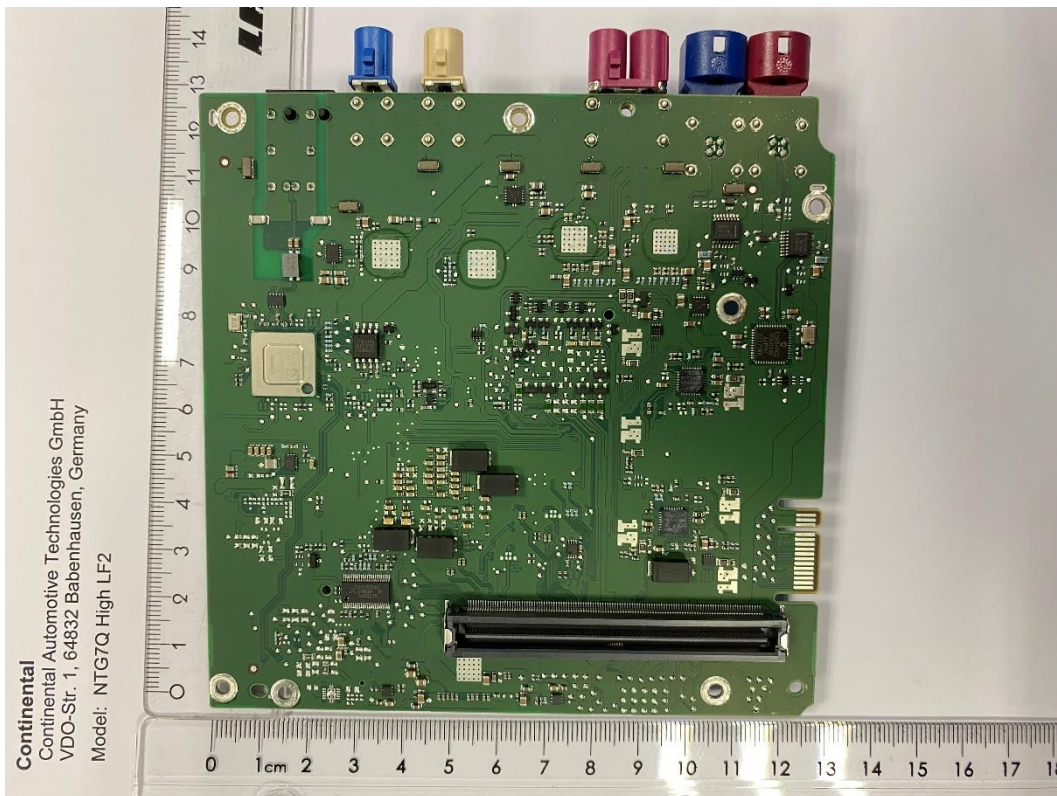

Multimedia board 1.8 bottom view