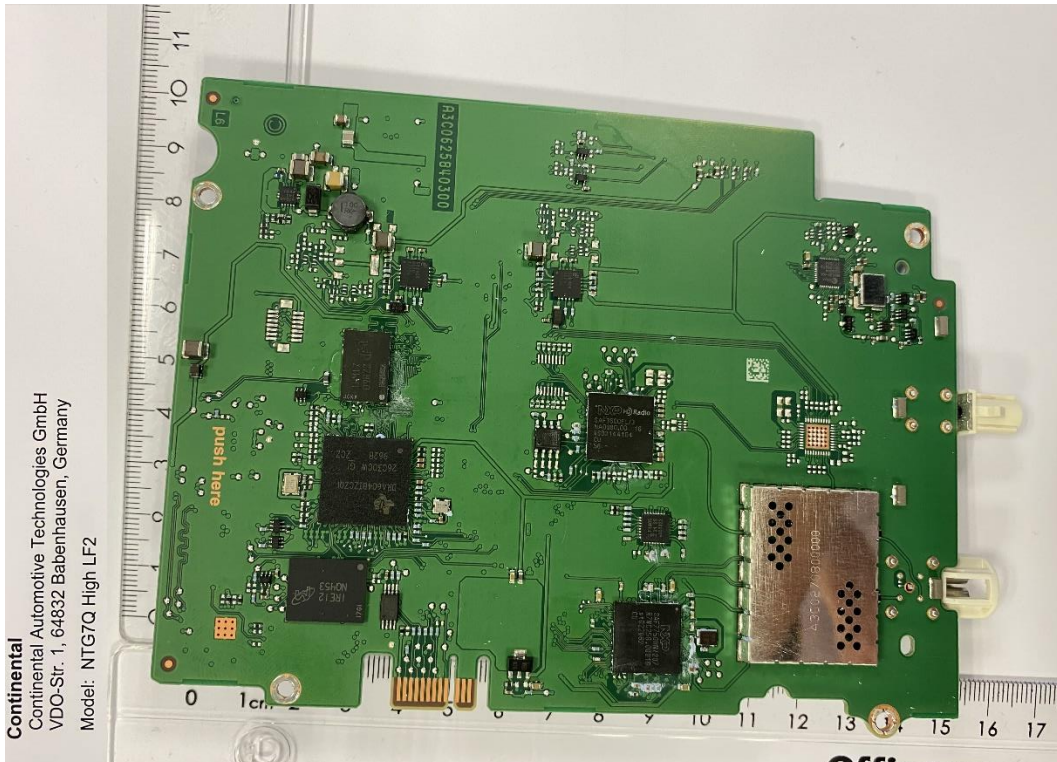

**Model: NTG7Q HIGH LF2**

**M609 – USA**

Front view

Back view

Internal

Top view

Bottom view

Internal

Right view

Left view

Internal

Base board 4 Wi-Fi module with shield

Base board 4 Wi-Fi module without shield

Internal

Base board 4 bottom view

Country specific board 4.2 top view Wi-Fi module with shield

Internal

Country specific board 4.2 top view Wi-Fi module without shield

Continental  
Continental Automotive Technologies GmbH  
VDO-Str. 1, 64832 Babenhausen, Germany  
Model: NTG7Q High LF2

Country specific board 4.2 bottom view