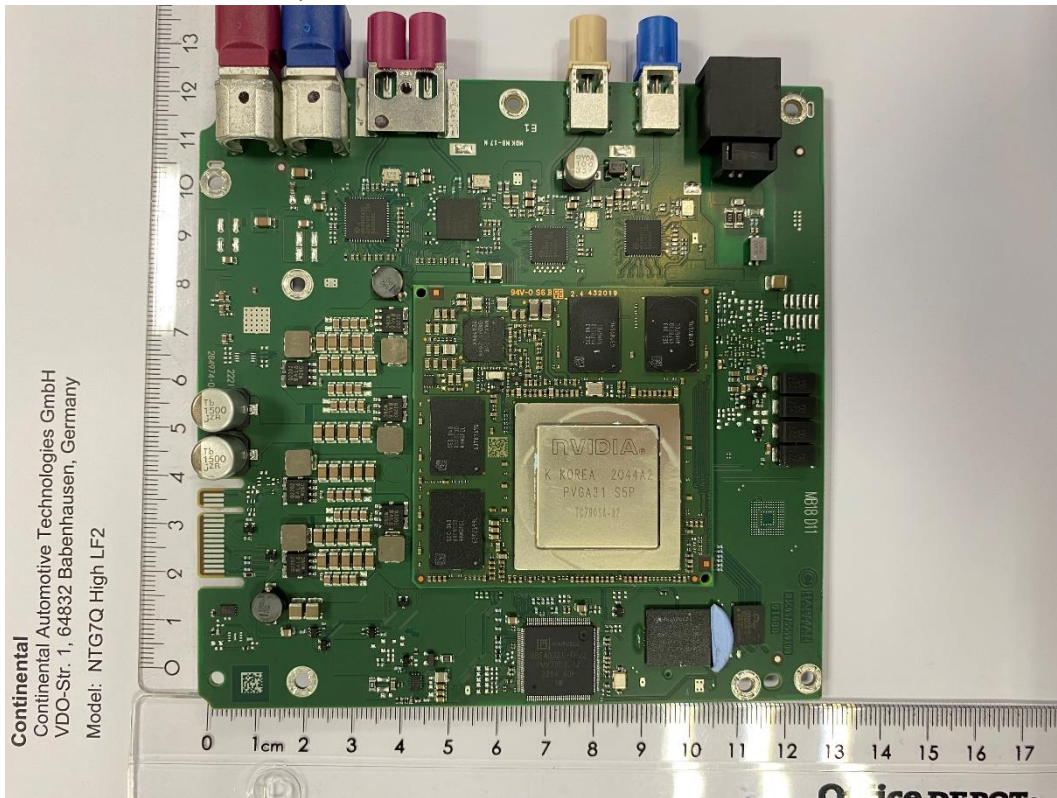

Multimedia board 1.8 top view