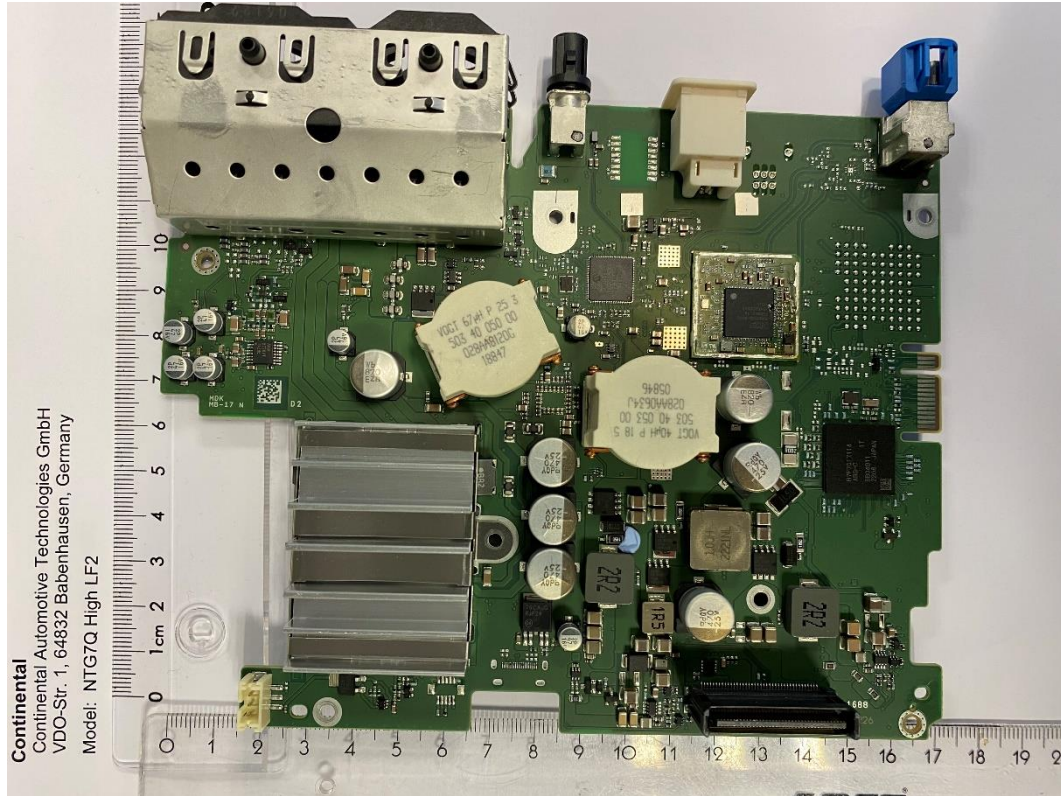

**Model: NTG7Q HIGH LF2**

**M609 – USA**

Front view

Back view

Internal

Top view

Bottom view

Internal

Right view

Left view

Internal

Base board 4 Wi-Fi module with shield

Base board 4 Wi-Fi module without shield

Internal

Base board 4 bottom view

Country specific board 4.2 top view Wi-Fi module with shield

Internal

Country specific board 4.2 top view Wi-Fi module without shield

Continental  
Continental Automotive Technologies GmbH  
VDO-Str. 1, 64832 Babenhausen, Germany  
Model: NTG7Q High LF2

Country specific board 4.2 bottom view