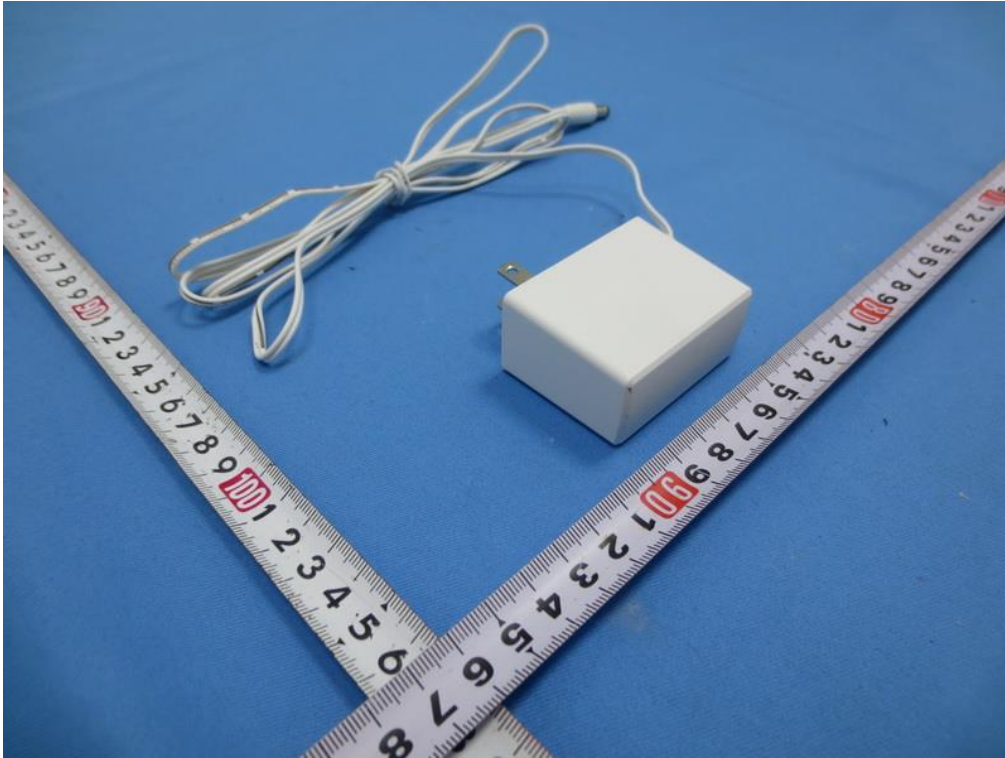

ATTACHMENT

PHOTOGRAPHS OF EUT

Adapter: DCT12W120100US-A0

Adapter: KA1201A-1201000US