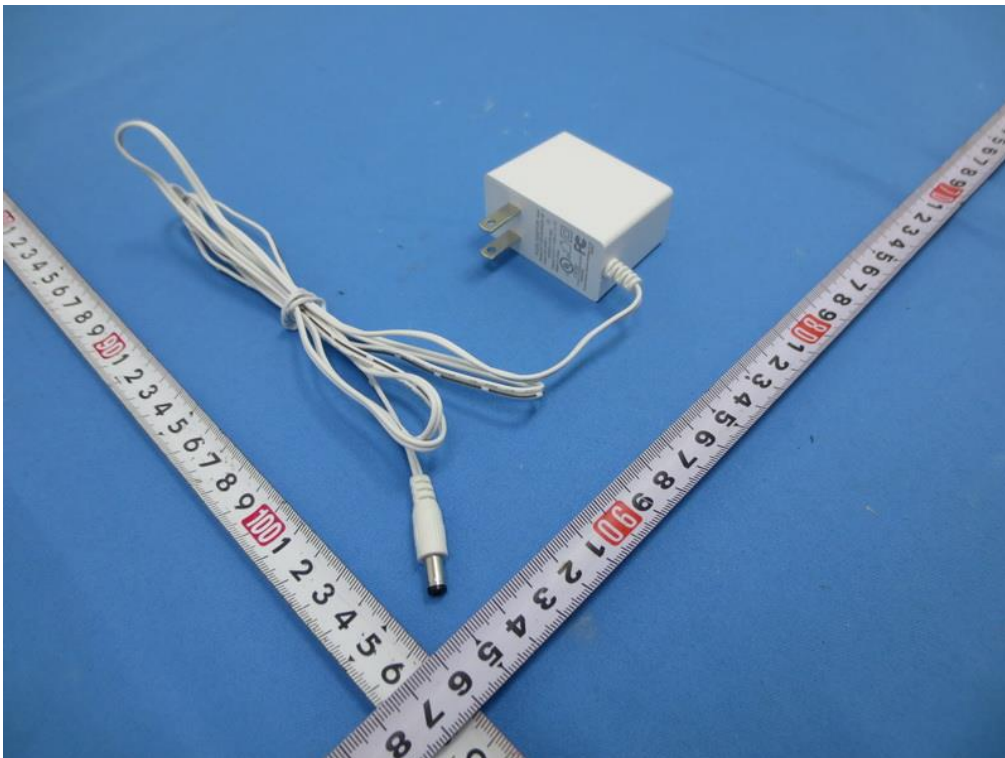

ATTACHMENT

PHOTOGRAPHS OF EUT

Adapter: DCT12W120100US-A0

Adapter: KA1201A-1201000US