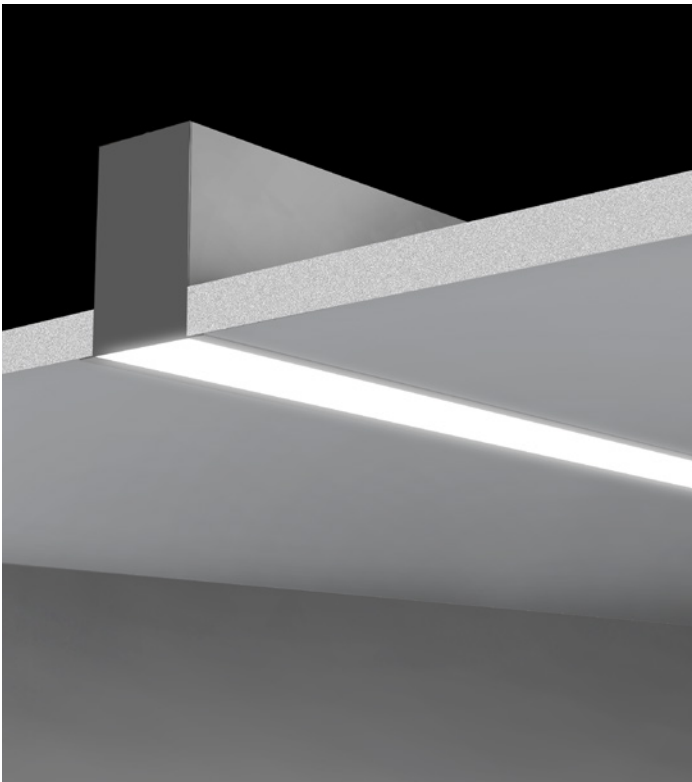

ARCHITECTURAL PROFILES

FEATURES

The F38 series is our narrowest Architectural Profile sports an aluminum body at 38mm wide. Ideal for commercial & residential spaces.

F38

MODEL	F38
DIMENSION	38mm
MOUNTING	Suspension Mount/Wall Mount/Recessed Mount
KELVINS	2700K*/3000K/3500K/4000K*/5000K*
LENGTHS	6" – 8' / Continuous Run*
LENS	Opal/Opal Dropped
LIGHT DIRECTIONS	Direct & Indirect
LUMEN PACKAGES	Standard 135LM/W@3500K / High 150LM/W@3500K*
VOLTAGE	120V-277V/347V*
DIMMING	0-10V/TRIAC/Tuneable White*/Lutron*/Dim To Warm*
FINISHES	Black/White/Aluminum/Customization* (Require RAL#)

F38 SUSPENSION

MODEL F38	36112-012
DIMENSION	38mm x 115mm (1.5" x 4.5")
MOUNTING	Suspension
KELVIN	2700K*/3000K/3500K/4000K*/5000K*
LENGTHS	6" – 8'/Continuous Run*
LENS	Opal
LIGHT DIRECTION	Up & Downlight
LUMEN PACKAGES	Standard 135LM/W@3500K / High 150LM/W@3500K*
VOLTAGE	120V-277V/347V*
DIMMING	0-10V/TRIAC/Tuneable White*/Lutron*/Dim To Warm*
FINISHES	Black/White/Aluminum/Customization* (Require RAL#)

*PLEASE CONSULT FACTORY

ARCHITECTURAL PROFILES
LED Linear Lighting System

Fase¹
33 West Beaver Creek Road,
Richmond Hill, Ontario, Canada

ARCHITECTURAL PROFILE - F38

F38 SUSPENSION

MODEL F38	36053-018
DIMENSION	38mm x 75mm (1.5" x 2.95")
MOUNTING	Suspension Mount
KELVIN	2700K*/3000K/3500K/4000K*/5000K*
LENGTH	6" – 8'/Continuous Run*
LENS	Opal/Opal Dropped
LIGHT DIRECTION	Downlight
LUMEN PACKAGE	Standard 135LM/W@3500K / High 150LM/W@3500K*
VOLTAGE	120V-277V/347V*
DIMMING	0-10V/TRIAC/Tuneable White*/Lutron*/Dim To Warm*
FINISHES	Black/White/Aluminum/Customization* (Require RAL#)

F38 RECESSED

MODEL F38	37641-016
DIMENSION	38mm
MOUNTING	Recessed Mount
KELVIN	2700K*/3000K/3500K/4000K*/5000K*
LENGTH	6" – 8'/Continuous Run*
LENS	Opal
LIGHT DIRECTION	Downlight
LUMEN PACKAGE	Standard 135LM/W@3500K / High 150LM/W@3500K*
VOLTAGE	120V-277V/347V*
DIMMING	0-10V/TRIAC/Tuneable White*/Lutron*/Dim To Warm*
FINISHES	Black/White/Aluminum/Customization* (Require RAL#)