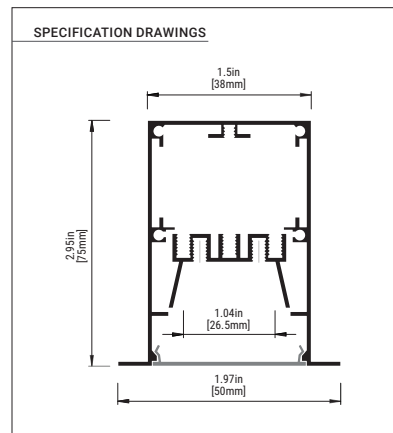

CERTIFICATIONS

MOUNT CHOICES

SUSPENSION MOUNT

RECESSED MOUNT

WALL MOUNT

ARCHITECTURAL PROFILE - F38

F38 WALL MOUNT

MODEL F38	36112-012
DIMENSION	38mm x 115mm
MOUNTING	Wall Mount
KELVIN	2700K*/3000K/3500K/4000K*/5000K*
LENGTHS	6" – 8'/Continuous Run*
LENS	Opal
LIGHT DIRECTION	Up & Downlight
LUMEN PACKAGES	Standard 135LM/W@3500K / High 150LM/W@3500K*
VOLTAGE	120V-277V/347V*
DIMMING	0-10V/TRIAC/Tuneable White*/Lutron*/Dim To Warm*
FINISHES	Black/White/Aluminum/Customization* (Require RAL#)

F38 SUSPENSION

MODEL F38	36112-012
DIMENSION	38mm x 115mm (1.5" x 4.5")
MOUNTING	Suspension
KELVIN	2700K*/3000K/3500K/4000K*/5000K*
LENGTHS	6" – 8'/Continuous Run*
LENS	Opal
LIGHT DIRECTION	Up & Downlight
LUMEN PACKAGES	Standard 135LM/W@3500K / High 150LM/W@3500K*
VOLTAGE	120V-277V/347V*
DIMMING	0-10V/TRIAC/Tuneable White*/Lutron*/Dim To Warm*
FINISHES	Black/White/Aluminum/Customization* (Require RAL#)

*PLEASE CONSULT FACTORY

ARCHITECTURAL PROFILES
LED Linear Lighting System

Fase¹
33 West Beaver Creek Road,
Richmond Hill, Ontario, Canada

ARCHITECTURAL PROFILE - F38

F38 SUSPENSION

MODEL F38	36053-018
DIMENSION	38mm x 75mm (1.5" x 2.95")
MOUNTING	Suspension Mount
KELVIN	2700K*/3000K/3500K/4000K*/5000K*
LENGTH	6" – 8'/Continuous Run*
LENS	Opal/Opal Dropped
LIGHT DIRECTION	Downlight
LUMEN PACKAGE	Standard 135LM/W@3500K / High 150LM/W@3500K*
VOLTAGE	120V-277V/347V*
DIMMING	0-10V/TRIAC/Tuneable White*/Lutron*/Dim To Warm*
FINISHES	Black/White/Aluminum/Customization* (Require RAL#)

F38 RECESSED

MODEL F38	37641-016
DIMENSION	38mm
MOUNTING	Recessed Mount
KELVIN	2700K*/3000K/3500K/4000K*/5000K*
LENGTH	6" – 8'/Continuous Run*
LENS	Opal
LIGHT DIRECTION	Downlight
LUMEN PACKAGE	Standard 135LM/W@3500K / High 150LM/W@3500K*
VOLTAGE	120V-277V/347V*
DIMMING	0-10V/TRIAC/Tuneable White*/Lutron*/Dim To Warm*
FINISHES	Black/White/Aluminum/Customization* (Require RAL#)