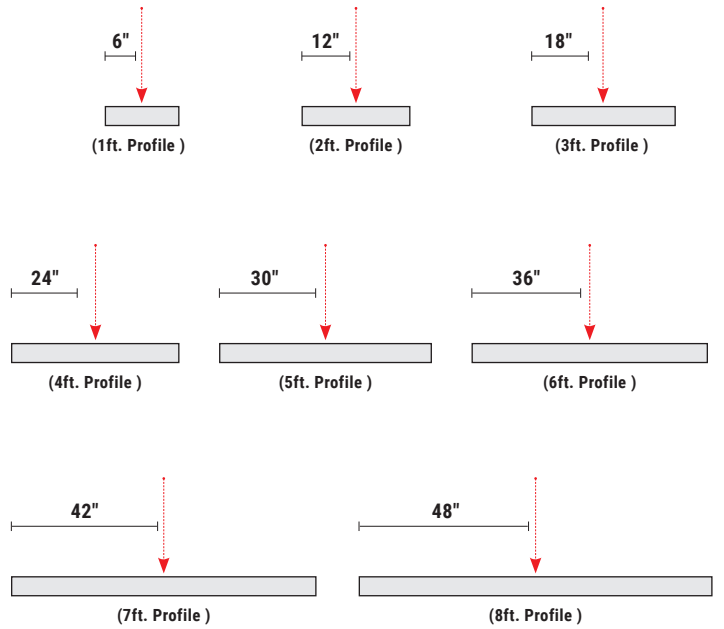

DRIVER OPTIONS

OS1	1% Dimming (0-10V)
TRI	TRIAC Dimmable LED Driver
TW	Tuneable White (1500K-6500K)
HL1	Lutron HI-LUME 1% 2-wire LED Driver
ES	Lutron Digital Ecosystem
5ES	5 Series Ecosystem; 5% Dimming
DTW	Dim To Warm

SAMSUNG BOARD TECHNICAL SPECIFICATION

MODEL	Samsung Breakaway 44 inch
POWER CONSUMPTION	31W
LUMINOUS FLUX	Standard: 4185lm @ 3500K High: 4650lm @ 3500K
LUMINOUS EFFICACY	Standard: 135lm/W High: 150lm/W

WIRE FEED POSITIONS

APPLICATION: RECESSED, WALL MOUNT