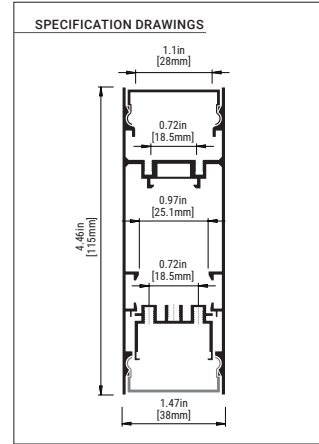

CERTIFICATIONS

MOUNT CHOICES

SUSPENSION MOUNT

RECESSED MOUNT

WALL MOUNT

ARCHITECTURAL PROFILE - F38

F38 WALL MOUNT

MODEL F38	36112-012
DIMENSION	38mm x 115mm
MOUNTING	Wall Mount
KELVIN	2700K*/3000K/3500K/4000K*/5000K*
LENGTHS	6" – 8'/Continuous Run*
LENS	Opal
LIGHT DIRECTION	Up & Downlight
LUMEN PACKAGES	Standard 135LM/W@3500K / High 150LM/W@3500K*
VOLTAGE	120V-277V/347V*
DIMMING	0-10V/TRIAC/Tuneable White*/Lutron*/Dim To Warm*
FINISHES	Black/White/Aluminum/Customization* (Require RAL#)

F38 SUSPENSION

MODEL F38	36112-012
DIMENSION	38mm x 115mm (1.5" x 4.5")
MOUNTING	Suspension
KELVIN	2700K*/3000K/3500K/4000K*/5000K*
LENGTHS	6" – 8'/Continuous Run*
LENS	Opal
LIGHT DIRECTION	Up & Downlight
LUMEN PACKAGES	Standard 135LM/W@3500K / High 150LM/W@3500K*
VOLTAGE	120V-277V/347V*
DIMMING	0-10V/TRIAC/Tuneable White*/Lutron*/Dim To Warm*
FINISHES	Black/White/Aluminum/Customization* (Require RAL#)

*PLEASE CONSULT FACTORY

ARCHITECTURAL PROFILES
LED Linear Lighting System

Fase¹
33 West Beaver Creek Road,
Richmond Hill, Ontario, Canada

ARCHITECTURAL PROFILE - F38

F38 SUSPENSION

MODEL F38	36053-018
DIMENSION	38mm x 75mm (1.5" x 2.95")
MOUNTING	Suspension Mount
KELVIN	2700K*/3000K/3500K/4000K*/5000K*
LENGTH	6" – 8'/Continuous Run*
LENS	Opal/Opal Dropped
LIGHT DIRECTION	Downlight
LUMEN PACKAGE	Standard 135LM/W@3500K / High 150LM/W@3500K*
VOLTAGE	120V-277V/347V*
DIMMING	0-10V/TRIAC/Tuneable White*/Lutron*/Dim To Warm*
FINISHES	Black/White/Aluminum/Customization* (Require RAL#)

F38 RECESSED

MODEL F38	37641-016
DIMENSION	38mm
MOUNTING	Recessed Mount
KELVIN	2700K*/3000K/3500K/4000K*/5000K*
LENGTH	6" – 8'/Continuous Run*
LENS	Opal
LIGHT DIRECTION	Downlight
LUMEN PACKAGE	Standard 135LM/W@3500K / High 150LM/W@3500K*
VOLTAGE	120V-277V/347V*
DIMMING	0-10V/TRIAC/Tuneable White*/Lutron*/Dim To Warm*
FINISHES	Black/White/Aluminum/Customization* (Require RAL#)