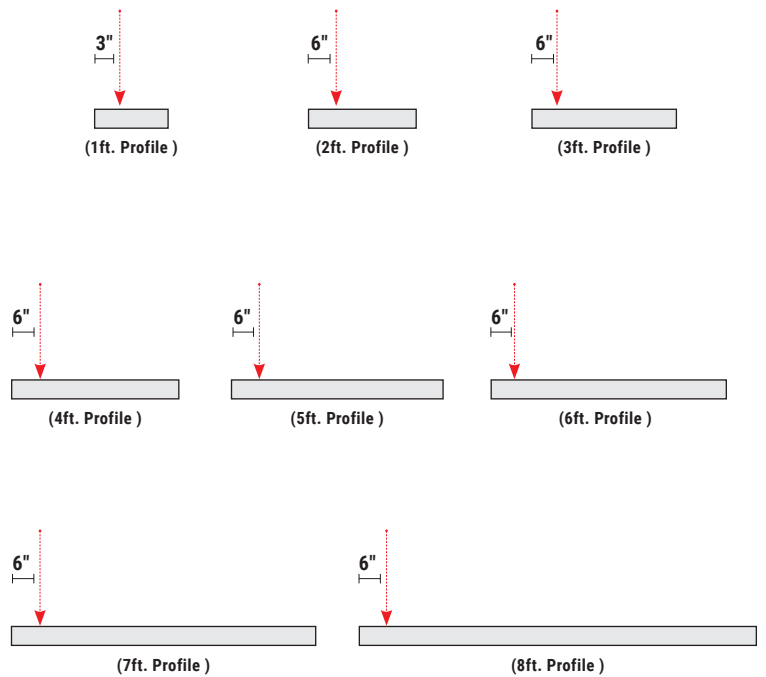

SAMSUNG BOARD TECHNICAL SPECIFICATION

MODEL	Samsung Breakaway 44 inch
POWER CONSUMPTION	31W
LUMINOUS FLUX	Standard: 4185lm @ 3500K High: 4650lm @ 3500K
LUMINOUS EFFICACY	Standard: 135lm/W High: 150lm/W

WIRE FEED POSITIONS

APPLICATION: RECESSED, WALL MOUNT

APPLICATION: SUSPENSION

PATTERNS			
S - X	Square		
R - XY	Rectangle		
U - XYZ	U-Shape		
L - XY	L-Shape		
C	Custom Pattern		
Standard Patterns Minimal Lengths			
<p>Square</p>	<p>Rectangle</p>	<p>U-Shape</p>	<p>L-Shape</p>
<p>X = 23" min. Y = 23" min.</p>		<p>X = 23" min. Y = 23" min. Z = 23" min.</p>	<p>X = 23" min. Y = 23" min.</p>
Custom Patterns		Corner	
<p>"T"</p>		<p>"X"</p>	
		<p>All corners are mitre cut and customizable to any degree.</p>	