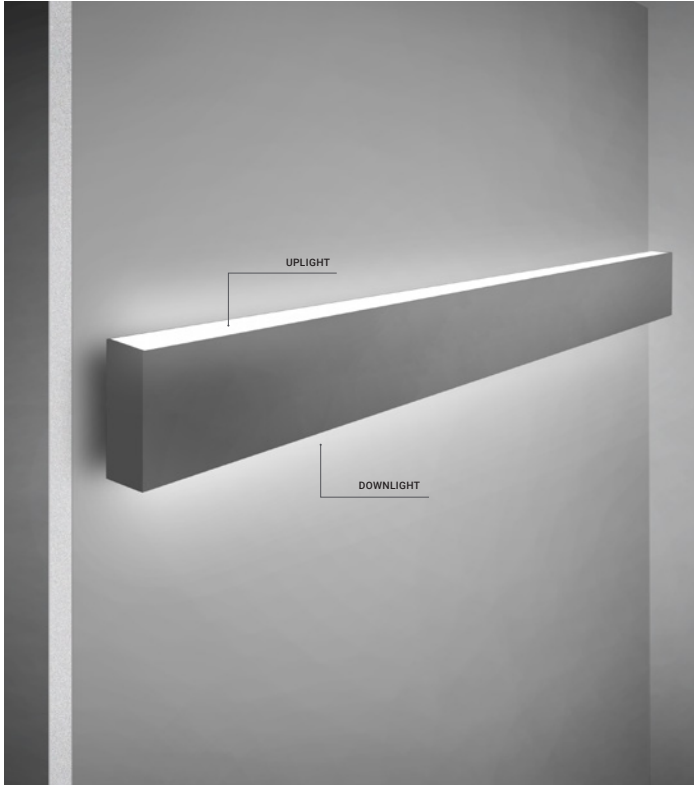

ARCHITECTURAL PROFILES

FEATURES

The F38 series is our narrowest Architectural Profile sports an aluminum body at 38mm wide. Ideal for commercial & residential spaces.

F38

MODEL	F38
DIMENSION	38mm
MOUNTING	Suspension Mount/Wall Mount/Recessed Mount
KELVINS	2700K*/3000K/3500K/4000K*/5000K*
LENGTHS	6" – 8' / Continuous Run*
LENS	Opal/Opal Dropped
LIGHT DIRECTIONS	Direct & Indirect
LUMEN PACKAGES	Standard 135LM/W@3500K / High 150LM/W@3500K*
VOLTAGE	120V-277V/347V*
DIMMING	0-10V/TRIAC/Tuneable White*/Lutron*/Dim To Warm*
FINISHES	Black/White/Aluminum/Customization* (Require RAL#)

CERTIFICATIONS

MOUNT CHOICES

SUSPENSION MOUNT

RECESSED MOUNT

WALL MOUNT

ARCHITECTURAL PROFILE - F38

F38 WALL MOUNT

MODEL F38	36112-012
DIMENSION	38mm x 115mm
MOUNTING	Wall Mount
KELVIN	2700K*/3000K/3500K/4000K*/5000K*
LENGTHS	6" – 8'/Continuous Run*
LENS	Opal
LIGHT DIRECTION	Up & Downlight
LUMEN PACKAGES	Standard 135LM/W@3500K / High 150LM/W@3500K*
VOLTAGE	120V-277V/347V*
DIMMING	0-10V/TRIAC/Tuneable White*/Lutron*/Dim To Warm*
FINISHES	Black/White/Aluminum/Customization* (Require RAL#)

F38 SUSPENSION

MODEL F38	36112-012
DIMENSION	38mm x 115mm (1.5" x 4.5")
MOUNTING	Suspension
KELVIN	2700K*/3000K/3500K/4000K*/5000K*
LENGTHS	6" – 8'/Continuous Run*
LENS	Opal
LIGHT DIRECTION	Up & Downlight
LUMEN PACKAGES	Standard 135LM/W@3500K / High 150LM/W@3500K*
VOLTAGE	120V-277V/347V*
DIMMING	0-10V/TRIAC/Tuneable White*/Lutron*/Dim To Warm*
FINISHES	Black/White/Aluminum/Customization* (Require RAL#)

F38 RECESSED

MODEL F38	37641-016
DIMENSION	38mm
MOUNTING	Recessed Mount
KELVIN	2700K*/3000K/3500K/4000K*/5000K*
LENGTH	6" – 8'/Continuous Run*
LENS	Opal
LIGHT DIRECTION	Downlight
LUMEN PACKAGE	Standard 135LM/W@3500K / High 150LM/W@3500K*
VOLTAGE	120V-277V/347V*
DIMMING	0-10V/TRIAC/Tuneable White*/Lutron*/Dim To Warm*
FINISHES	Black/White/Aluminum/Customization* (Require RAL#)