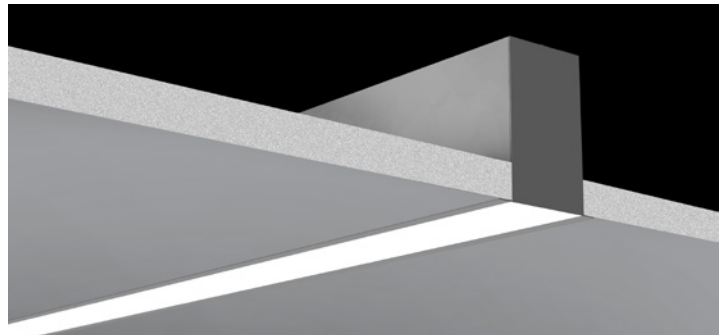

ARCHITECTURAL PROFILES

FEATURES

The F38 series is our narrowest Architectural Profile sports an aluminum body at 38mm wide. Ideal for commercial & residential spaces.

F38

MODEL	F38
DIMENSION	38mm
MOUNTING	Suspension Mount/Wall Mount/Recessed Mount
KELVINS	2700K*/3000K/3500K/4000K*/5000K*
LENGTHS	6" – 8' / Continuous Run*
LENS	Opal/Opal Dropped
LIGHT DIRECTIONS	Direct & Indirect
LUMEN PACKAGES	Standard 135LM/W@3500K / High 150LM/W@3500K*
VOLTAGE	120V-277V/347V*
DIMMING	0-10V/TRIAC/Tuneable White*/Lutron*/Dim To Warm*
FINISHES	Black/White/Aluminum/Customization* (Require RAL#)

CERTIFICATIONS

MOUNT CHOICES

SUSPENSION MOUNT

RECESSED MOUNT

WALL MOUNT

ARCHITECTURAL PROFILE - F38

F38 WALL MOUNT

MODEL F38	36112-012
DIMENSION	38mm x 115mm
MOUNTING	Wall Mount
KELVIN	2700K*/3000K/3500K/4000K*/5000K*
LENGTHS	6" – 8'/Continuous Run*
LENS	Opal
LIGHT DIRECTION	Up & Downlight
LUMEN PACKAGES	Standard 135LM/W@3500K / High 150LM/W@3500K*
VOLTAGE	120V-277V/347V*
DIMMING	0-10V/TRIAC/Tuneable White*/Lutron*/Dim To Warm*
FINISHES	Black/White/Aluminum/Customization* (Require RAL#)

F38 SUSPENSION

MODEL F38	36112-012
DIMENSION	38mm x 115mm (1.5" x 4.5")
MOUNTING	Suspension
KELVIN	2700K*/3000K/3500K/4000K*/5000K*
LENGTHS	6" – 8'/Continuous Run*
LENS	Opal
LIGHT DIRECTION	Up & Downlight
LUMEN PACKAGES	Standard 135LM/W@3500K / High 150LM/W@3500K*
VOLTAGE	120V-277V/347V*
DIMMING	0-10V/TRIAC/Tuneable White*/Lutron*/Dim To Warm*
FINISHES	Black/White/Aluminum/Customization* (Require RAL#)

F38 RECESSED

MODEL F38	37641-016
DIMENSION	38mm
MOUNTING	Recessed Mount
KELVIN	2700K*/3000K/3500K/4000K*/5000K*
LENGTH	6" – 8'/Continuous Run*
LENS	Opal
LIGHT DIRECTION	Downlight
LUMEN PACKAGE	Standard 135LM/W@3500K / High 150LM/W@3500K*
VOLTAGE	120V-277V/347V*
DIMMING	0-10V/TRIAC/Tuneable White*/Lutron*/Dim To Warm*
FINISHES	Black/White/Aluminum/Customization* (Require RAL#)