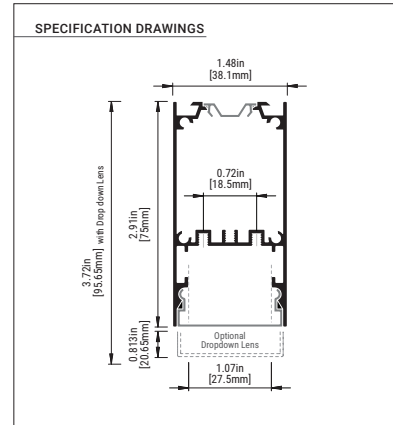

CERTIFICATIONS

MOUNT CHOICES

SUSPENSION MOUNT

RECESSED MOUNT

WALL MOUNT

ARCHITECTURAL PROFILE - F38

F38 WALL MOUNT

MODEL F38	36112-012
DIMENSION	38mm x 115mm
MOUNTING	Wall Mount
KELVIN	2700K*/3000K/3500K/4000K*/5000K*
LENGTHS	6" – 8'/Continuous Run*
LENS	Opal
LIGHT DIRECTION	Up & Downlight
LUMEN PACKAGES	Standard 135LM/W@3500K / High 150LM/W@3500K*
VOLTAGE	120V-277V/347V*
DIMMING	0-10V/TRIAC/Tuneable White*/Lutron*/Dim To Warm*
FINISHES	Black/White/Aluminum/Customization* (Require RAL#)

F38 SUSPENSION

MODEL F38	36112-012
DIMENSION	38mm x 115mm (1.5" x 4.5")
MOUNTING	Suspension
KELVIN	2700K*/3000K/3500K/4000K*/5000K*
LENGTHS	6" – 8'/Continuous Run*
LENS	Opal
LIGHT DIRECTION	Up & Downlight
LUMEN PACKAGES	Standard 135LM/W@3500K / High 150LM/W@3500K*
VOLTAGE	120V-277V/347V*
DIMMING	0-10V/TRIAC/Tuneable White*/Lutron*/Dim To Warm*
FINISHES	Black/White/Aluminum/Customization* (Require RAL#)

*PLEASE CONSULT FACTORY

ARCHITECTURAL PROFILES
LED Linear Lighting System

Fase¹
33 West Beaver Creek Road,
Richmond Hill, Ontario, Canada

ARCHITECTURAL PROFILE - F38

F38 SUSPENSION

MODEL F38	36053-018
DIMENSION	38mm x 75mm (1.5" x 2.95")
MOUNTING	Suspension Mount
KELVIN	2700K*/3000K/3500K/4000K*/5000K*
LENGTH	6" – 8'/Continuous Run*
LENS	Opal/Opal Dropped
LIGHT DIRECTION	Downlight
LUMEN PACKAGE	Standard 135LM/W@3500K / High 150LM/W@3500K*
VOLTAGE	120V-277V/347V*
DIMMING	0-10V/TRIAC/Tuneable White*/Lutron*/Dim To Warm*
FINISHES	Black/White/Aluminum/Customization* (Require RAL#)

F38 RECESSED

MODEL F38	37641-016
DIMENSION	38mm
MOUNTING	Recessed Mount
KELVIN	2700K*/3000K/3500K/4000K*/5000K*
LENGTH	6" – 8'/Continuous Run*
LENS	Opal
LIGHT DIRECTION	Downlight
LUMEN PACKAGE	Standard 135LM/W@3500K / High 150LM/W@3500K*
VOLTAGE	120V-277V/347V*
DIMMING	0-10V/TRIAC/Tuneable White*/Lutron*/Dim To Warm*
FINISHES	Black/White/Aluminum/Customization* (Require RAL#)