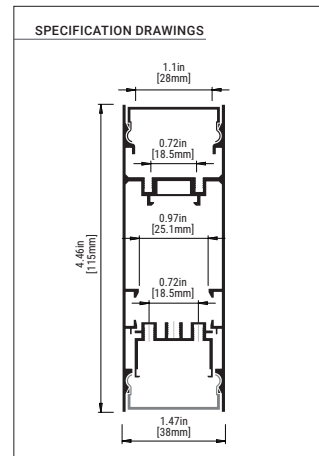

CERTIFICATIONS

MOUNT CHOICES

SUSPENSION MOUNT

RECESSED MOUNT

WALL MOUNT

ARCHITECTURAL PROFILE - F38

F38 WALL MOUNT

MODEL F38	36112-012
DIMENSION	38mm x 115mm
MOUNTING	Wall Mount
KELVIN	2700K*/3000K/3500K/4000K*/5000K*
LENGTHS	6" – 8'/Continuous Run*
LENS	Opal
LIGHT DIRECTION	Up & Downlight
LUMEN PACKAGES	Standard 135LM/W@3500K / High 150LM/W@3500K*
VOLTAGE	120V-277V/347V*
DIMMING	0-10V/TRIAC/Tuneable White*/Lutron*/Dim To Warm*
FINISHES	Black/White/Aluminum/Customization* (Require RAL#)

F38 SUSPENSION

MODEL F38	36112-012
DIMENSION	38mm x 115mm (1.5" x 4.5")
MOUNTING	Suspension
KELVIN	2700K*/3000K/3500K/4000K*/5000K*
LENGTHS	6" – 8'/Continuous Run*
LENS	Opal
LIGHT DIRECTION	Up & Downlight
LUMEN PACKAGES	Standard 135LM/W@3500K / High 150LM/W@3500K*
VOLTAGE	120V-277V/347V*
DIMMING	0-10V/TRIAC/Tuneable White*/Lutron*/Dim To Warm*
FINISHES	Black/White/Aluminum/Customization* (Require RAL#)

*PLEASE CONSULT FACTORY

ARCHITECTURAL PROFILES
LED Linear Lighting System

Fase¹
33 West Beaver Creek Road,
Richmond Hill, Ontario, Canada

ARCHITECTURAL PROFILE - F38

F38 SUSPENSION

MODEL F38	36053-018
DIMENSION	38mm x 75mm (1.5" x 2.95")
MOUNTING	Suspension Mount
KELVIN	2700K*/3000K/3500K/4000K*/5000K*
LENGTH	6" – 8'/Continuous Run*
LENS	Opal/Opal Dropped
LIGHT DIRECTION	Downlight
LUMEN PACKAGE	Standard 135LM/W@3500K / High 150LM/W@3500K*
VOLTAGE	120V-277V/347V*
DIMMING	0-10V/TRIAC/Tuneable White*/Lutron*/Dim To Warm*
FINISHES	Black/White/Aluminum/Customization* (Require RAL#)

F38 RECESSED

MODEL F38	37641-016
DIMENSION	38mm
MOUNTING	Recessed Mount
KELVIN	2700K*/3000K/3500K/4000K*/5000K*
LENGTH	6" – 8'/Continuous Run*
LENS	Opal
LIGHT DIRECTION	Downlight
LUMEN PACKAGE	Standard 135LM/W@3500K / High 150LM/W@3500K*
VOLTAGE	120V-277V/347V*
DIMMING	0-10V/TRIAC/Tuneable White*/Lutron*/Dim To Warm*
FINISHES	Black/White/Aluminum/Customization* (Require RAL#)