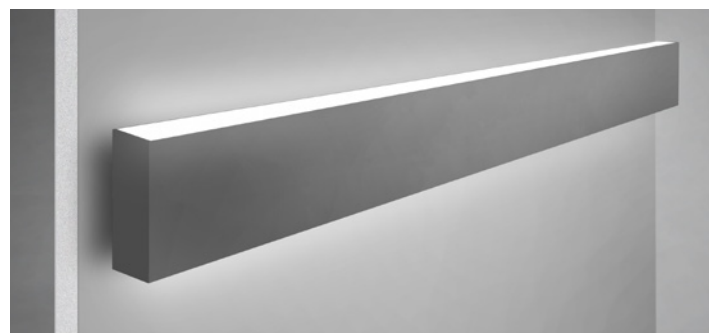

ARCHITECTURAL PROFILES

FEATURES

The F38 series is our narrowest Architectural Profile sports an aluminum body at 38mm wide. Ideal for commercial & residential spaces.

F38

MODEL	F38
DIMENSION	38mm
MOUNTING	Suspension Mount/Wall Mount/Recessed Mount
KELVINS	2700K*/3000K/3500K/4000K*/5000K*
LENGTHS	6" – 8' / Continuous Run*
LENS	Opal/Opal Dropped
LIGHT DIRECTIONS	Direct & Indirect
LUMEN PACKAGES	Standard 135LM/W@3500K / High 150LM/W@3500K*
VOLTAGE	120V-277V/347V*
DIMMING	0-10V/TRIAC/Tuneable White*/Lutron*/Dim To Warm*
FINISHES	Black/White/Aluminum/Customization* (Require RAL#)

CERTIFICATIONS

MOUNT CHOICES

SUSPENSION MOUNT

RECESSED MOUNT

WALL MOUNT

ARCHITECTURAL PROFILE - F38

F38 WALL MOUNT

MODEL F38	36112-012
DIMENSION	38mm x 115mm
MOUNTING	Wall Mount
KELVIN	2700K*/3000K/3500K/4000K*/5000K*
LENGTHS	6" – 8'/Continuous Run*
LENS	Opal
LIGHT DIRECTION	Up & Downlight
LUMEN PACKAGES	Standard 135LM/W@3500K / High 150LM/W@3500K*
VOLTAGE	120V-277V/347V*
DIMMING	0-10V/TRIAC/Tuneable White*/Lutron*/Dim To Warm*
FINISHES	Black/White/Aluminum/Customization* (Require RAL#)

F38 SUSPENSION

MODEL F38	36112-012
DIMENSION	38mm x 115mm (1.5" x 4.5")
MOUNTING	Suspension
KELVIN	2700K*/3000K/3500K/4000K*/5000K*
LENGTHS	6" – 8'/Continuous Run*
LENS	Opal
LIGHT DIRECTION	Up & Downlight
LUMEN PACKAGES	Standard 135LM/W@3500K / High 150LM/W@3500K*
VOLTAGE	120V-277V/347V*
DIMMING	0-10V/TRIAC/Tuneable White*/Lutron*/Dim To Warm*
FINISHES	Black/White/Aluminum/Customization* (Require RAL#)

F38 RECESSED

MODEL F38	37641-016
DIMENSION	38mm
MOUNTING	Recessed Mount
KELVIN	2700K*/3000K/3500K/4000K*/5000K*
LENGTH	6" – 8'/Continuous Run*
LENS	Opal
LIGHT DIRECTION	Downlight
LUMEN PACKAGE	Standard 135LM/W@3500K / High 150LM/W@3500K*
VOLTAGE	120V-277V/347V*
DIMMING	0-10V/TRIAC/Tuneable White*/Lutron*/Dim To Warm*
FINISHES	Black/White/Aluminum/Customization* (Require RAL#)