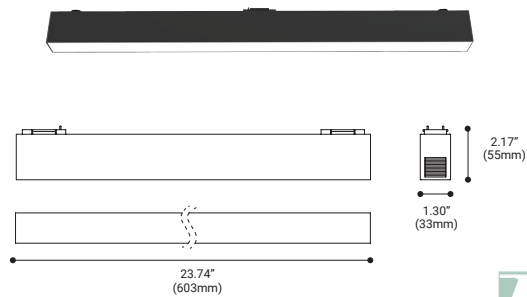

MODULES CONT'D

27.5 LENS

19W LENS

10W LENS

MODULE SPECIFICATIONS

NUMBER	36374-01
WATTS	27.5W INTEGRATED LED
BEAM ANGLE	115°
KELVIN	3000K
DELIVERED LUMENS	1610LM
CRI	80+
DIMMING	TRIAC STANDARD, 0-10V IS CONSULT FACTORY
VOLTAGE	24V DC
COLOR	Black/White
DIMENSIONS	35.55"L x 1.30"W x 2.17"H

NUMBER	36373-01
WATTS	19W INTEGRATED LED
BEAM ANGLE	115°
KELVIN	3000K
DELIVERED LUMENS	1110LM
CRI	80+
DIMMING	TRIAC STANDARD, 0-10V IS CONSULT FACTORY
VOLTAGE	24V DC
COLOR	Black/White
DIMENSIONS	23.74"L x 1.30"W x 2.17"H

NUMBER	36372-01
WATTS	10W INTEGRATED LED
BEAM ANGLE	115°
KELVIN	3000K
DELIVERED LUMENS	570LM
CRI	80+
DIMMING	TRIAC STANDARD, 0-10V IS CONSULT FACTORY
VOLTAGE	24V DC
COLOR	Black/White
DIMENSIONS	11.90"L x 1.30"W x 2.17"H