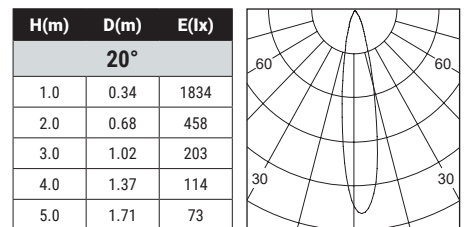

4.5W DUAL LENS
35765-01

4.5W DUAL BAFFLE
36377-01

11W MULTIPLE SPOT
36379-01

11W WALL WASH
36376-01

6.4W SPOT
35763-01

13.5W SPOT
35764-01

6.4W SUSPENDED LIGHT
35764-01