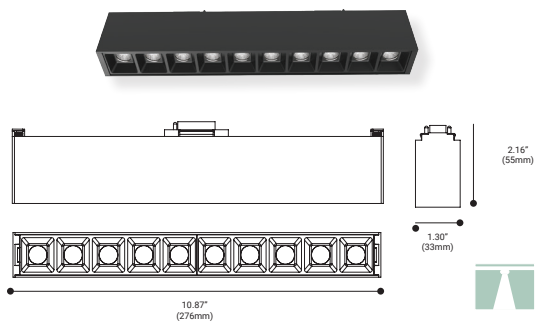

NUMBER	35757-01
WATTS	11W INTEGRATED LED
BEAM ANGLE	25°
KELVIN	3000K
DELIVERED LUMENS	750LM
CRI	90+
VOLTAGE	24V DC
COLOR	Black/White
DIMENSIONS	5.67"L x 1.30"W x 2.16"H

SHOWN: Multiple Spot (36379) module in a Pendant Profile

Trimless Recessed

MODULES CONT'D

33W MULTIPLE LIGHT

22W MULTIPLE LIGHT

11W MULTIPLE LIGHT

MODULE SPECIFICATIONS

NUMBER	35759-01
WATTS	33W INTEGRATED LED
BEAM ANGLE	25°
KELVIN	3000K
DELIVERED LUMENS	2300LM
CRI	90+
DIMMING	TRIAC STANDARD, 0-10V IS CONSULT FACTORY
VOLTAGE	24V DC
COLOR	Black/White
DIMENSIONS	15.95"L x 1.30"W x 2.16"H

NUMBER	35758-01
WATTS	22W INTEGRATED LED
BEAM ANGLE	25°
KELVIN	3000K
DELIVERED LUMENS	1520LM
CRI	90+
DIMMING	TRIAC STANDARD, 0-10V IS CONSULT FACTORY
VOLTAGE	24V DC
COLOR	Black/White
DIMENSIONS	10.87"L x 1.30"W x 2.16"H

NUMBER	35757-01
WATTS	11W INTEGRATED LED
BEAM ANGLE	25°
KELVIN	3000K
DELIVERED LUMENS	750LM
CRI	90+
DIMMING	TRIAC STANDARD, 0-10V IS CONSULT FACTORY
VOLTAGE	24V DC
COLOR	Black/White
DIMENSIONS	5.67"L x 1.30"W x 2.16"H