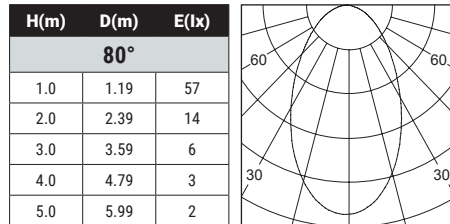

4.5W DUAL BAFFLE
36377-01