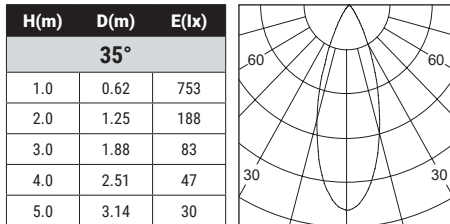

3000K

PHOTOMETRICS

33W MULTIPLE LIGHT
35759-01

22W MULTIPLE LIGHT
35758-01

11W MULTIPLE LIGHT
35757-01

27.5W LENS
36374-01

19W LENS
36373-01

10W LENS
36372-01