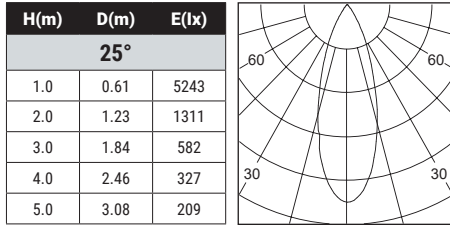

3000K

PHOTOMETRICS

33W MULTIPLE LIGHT
35759-01