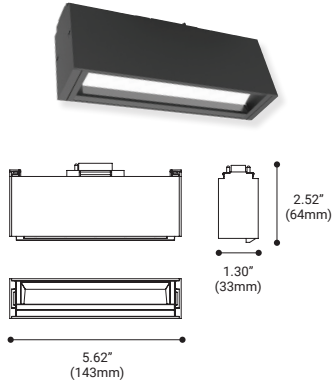

MODULES CONT'D

11W WALL WASH

MODULE SPECIFICATIONS

NUMBER	36376-01
WATTS	11W INTEGRATED LED
BEAM ANGLE	70° (WALL WASH)
KELVIN	3000K
DELIVERED LUMENS	510LM
CRI	90+
DIMMING	TRIAC STANDARD, 0-10V IS CONSULT FACTORY
VOLTAGE	24V DC
COLOR	Black/White
DIMENSIONS	1.30" Dia x 5.62"W x 2.52"H