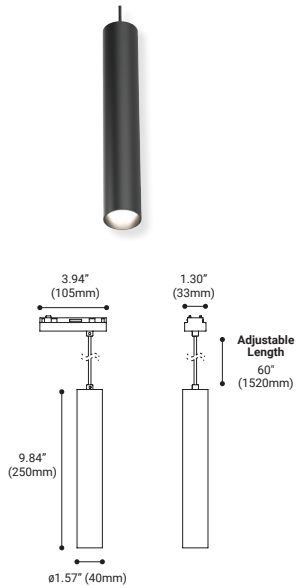

NUMBER	35757-01
WATTS	11W INTEGRATED LED
BEAM ANGLE	25°
KELVIN	3000K
DELIVERED LUMENS	750LM
CRI	90+
VOLTAGE	24V DC
COLOR	Black/White
DIMENSIONS	5.67"L x 1.30"W x 2.16"H

SHOWN: Multiple Spot (36379) module in a Pendant Profile

6.4W SPOT

NUMBER	35763-01
WATTS	6.4W INTEGRATED LED
BEAM ANGLE	20°
KELVIN	3000K
DELIVERED LUMENS	330LM
CRI	90+
DIMMING	TRIAC STANDARD, 0-10V IS CONSULT FACTORY
VOLTAGE	24V DC
COLOR	Black/White
DIMENSIONS	1.30" Dia x 4.13"W x 3.54"H

MODULES CONT'D

13.5W SPOT

MODULE SPECIFICATIONS

NUMBER	35764-01
WATTS	13.5W INTEGRATED LED
BEAM ANGLE	20°
KELVIN	3000K
DELIVERED LUMENS	770LM
CRI	90+
DIMMING	TRIAC STANDARD, 0-10V IS CONSULT FACTORY
VOLTAGE	24V DC
COLOR	Black/White
DIMENSIONS	2.52" Dia x 4.13"W x 3.54"H

6.4W SUSPENDED

NUMBER	35764-01
WATTS	6.4W INTEGRATED LED
BEAM ANGLE	20°
KELVIN	3000K
DELIVERED LUMENS	330LM
CRI	90+
DIMMING	TRIAC STANDARD, 0-10V IS CONSULT FACTORY
VOLTAGE	24V DC
COLOR	Black/White
DIMENSIONS	1.57" Dia x 3.94"W x 9.84"H