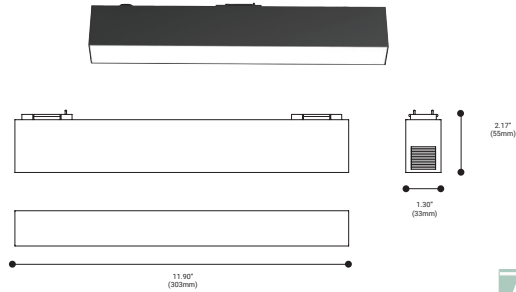

NUMBER	35757-01
WATTS	11W INTEGRATED LED
BEAM ANGLE	25°
KELVIN	3000K
DELIVERED LUMENS	750LM
CRI	90+
DIMMING	TRIAC STANDARD, 0-10V IS CONSULT FACTORY
VOLTAGE	24V DC
COLOR	Black/White
DIMENSIONS	5.67"L x 1.30"W x 2.16"H

MODULES CONT'D

27.5 LENS

19W LENS

10W LENS

MODULE SPECIFICATIONS

NUMBER	36374-01
WATTS	27.5W INTEGRATED LED
BEAM ANGLE	115°
KELVIN	3000K
DELIVERED LUMENS	1610LM
CRI	80+
DIMMING	TRIAC STANDARD, 0-10V IS CONSULT FACTORY
VOLTAGE	24V DC
COLOR	Black/White
DIMENSIONS	35.55"L x 1.30"W x 2.17"H

NUMBER	36373-01
WATTS	19W INTEGRATED LED
BEAM ANGLE	115°
KELVIN	3000K
DELIVERED LUMENS	1110LM
CRI	80+
DIMMING	TRIAC STANDARD, 0-10V IS CONSULT FACTORY
VOLTAGE	24V DC
COLOR	Black/White
DIMENSIONS	23.74"L x 1.30"W x 2.17"H

NUMBER	36372-01
WATTS	10W INTEGRATED LED
BEAM ANGLE	115°
KELVIN	3000K
DELIVERED LUMENS	570LM
CRI	80+
DIMMING	TRIAC STANDARD, 0-10V IS CONSULT FACTORY
VOLTAGE	24V DC
COLOR	Black/White
DIMENSIONS	11.90"L x 1.30"W x 2.17"H