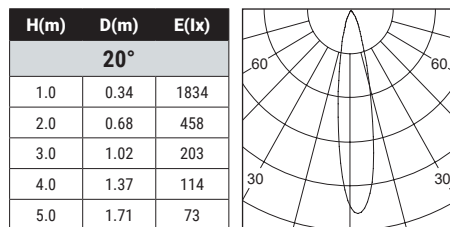

4.5W DUAL LENS
35765-01

4.5W DUAL BAFFLE
36377-01

11W MULTIPLE SPOT
36379-01

11W WALL WASH
36376-01

6.4W SPOT
35763-01

13.5W SPOT
35764-01

6.4W SUSPENDED LIGHT
35764-01