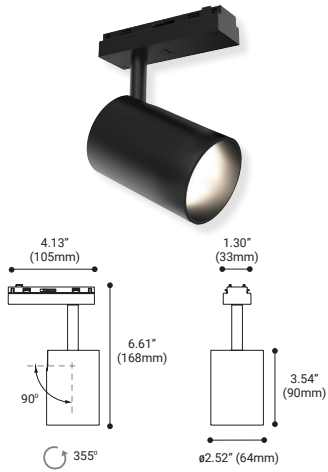

MODULES CONT'D

13.5W SPOT

MODULE SPECIFICATIONS

NUMBER	35764-01
WATTS	13.5W INTEGRATED LED
BEAM ANGLE	20°
KELVIN	3000K
DELIVERED LUMENS	770LM
CRI	90+
DIMMING	TRIAC STANDARD, 0-10V IS CONSULT FACTORY
VOLTAGE	24V DC
COLOR	Black/White
DIMENSIONS	2.52" Dia x 4.13"W x 3.54"H