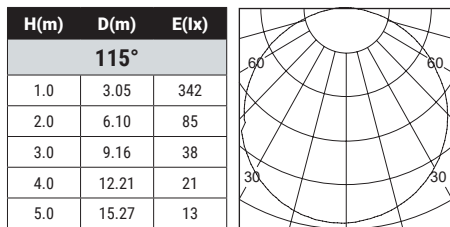

3000K

PHOTOMETRICS

33W MULTIPLE LIGHT
35759-01

22W MULTIPLE LIGHT
35758-01

11W MULTIPLE LIGHT
35757-01

27.5W LENS
36374-01

19W LENS
36373-01

10W LENS
36372-01