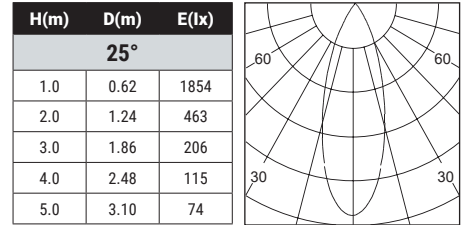

3000K

PHOTOMETRICS

33W MULTIPLE LIGHT
35759-01

22W MULTIPLE LIGHT
35758-01

11W MULTIPLE LIGHT
35757-01

27.5W LENS
36374-01

19W LENS
36373-01

10W LENS
36372-01