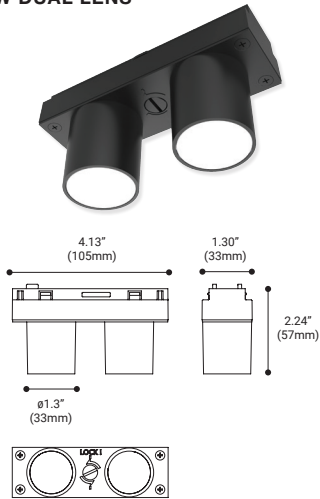

MODULES CONT'D

4.5W DUAL LENS

MODULE SPECIFICATIONS

NUMBER	35765-01
WATTS	4.5W INTEGRATED LED
BEAM ANGLE	80°
KELVIN	3000K
DELIVERED LUMENS	200LM
CRI	90+
DIMMING	TRIAC STANDARD, 0-10V IS CONSULT FACTORY
VOLTAGE	24V DC
COLOR	Black/White
DIMENSIONS	4.13"L x 1.30"W x 2.13"H