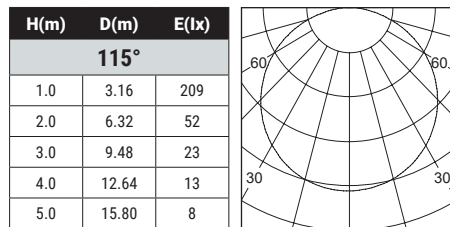

3000K

PHOTOMETRICS

33W MULTIPLE LIGHT
35759-01

22W MULTIPLE LIGHT
35758-01

11W MULTIPLE LIGHT
35757-01

27.5W LENS
36374-01

19W LENS
36373-01

10W LENS
36372-01