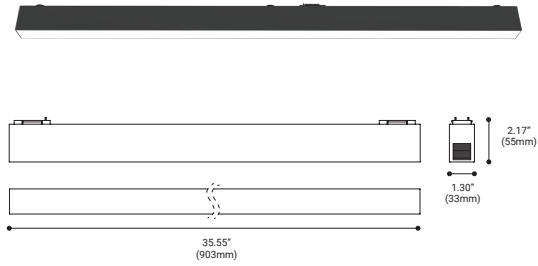

MODULES CONT'D

27.5 LENS