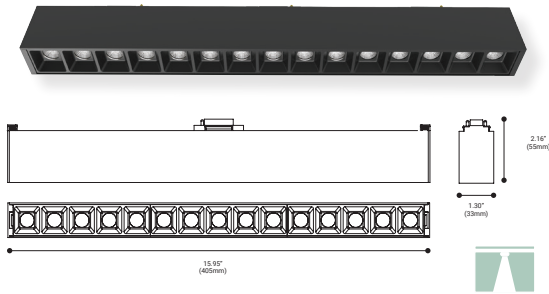

NUMBER	35757-01
WATTS	11W INTEGRATED LED
BEAM ANGLE	25°
KELVIN	3000K
DELIVERED LUMENS	750LM
CRI	90+
VOLTAGE	24V DC
COLOR	Black/White
DIMENSIONS	5.67"L x 1.30"W x 2.16"H

SHOWN: Multiple Spot (36379) module in a Pendant Profile

CERTIFICATIONS

MOUNT CHOICES

SURFACE MOUNT AND PENDANT

TRIM RECESSED

TRIMLESS RECESSED

Surface Mount

Pendant Mount

Trim Recessed

Trimless Recessed

MODULES CONT'D

33W MULTIPLE LIGHT

22W MULTIPLE LIGHT

11W MULTIPLE LIGHT

MODULE SPECIFICATIONS

NUMBER	35759-01
WATTS	33W INTEGRATED LED
BEAM ANGLE	25°
KELVIN	3000K
DELIVERED LUMENS	2300LM
CRI	90+
DIMMING	TRIAC STANDARD, 0-10V IS CONSULT FACTORY
VOLTAGE	24V DC
COLOR	Black/White
DIMENSIONS	15.95"L x 1.30"W x 2.16"H

NUMBER	35758-01
WATTS	22W INTEGRATED LED
BEAM ANGLE	25°
KELVIN	3000K
DELIVERED LUMENS	1520LM
CRI	90+
DIMMING	TRIAC STANDARD, 0-10V IS CONSULT FACTORY
VOLTAGE	24V DC
COLOR	Black/White
DIMENSIONS	10.87"L x 1.30"W x 2.16"H