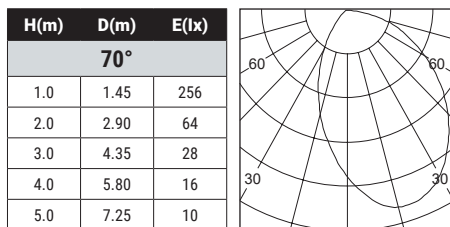

11W WALL WASH
36376-01