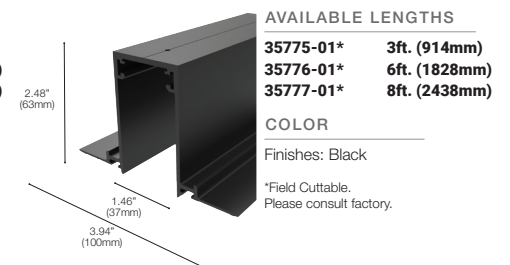

NUMBER	35757-01
WATTS	11W INTEGRATED LED
BEAM ANGLE	25°
KELVIN	3000K
DELIVERED LUMENS	750LM
CRI	90+
VOLTAGE	24V DC
COLOR	Black/White
DIMENSIONS	5.67"L x 1.30"W x 2.16"H

SHOWN: Multiple Spot (36379) module in a Pendant Profile

CERTIFICATIONS

MOUNT CHOICES

SURFACE MOUNT AND PENDANT

TRIM RECESSED

TRIMLESS RECESSED

Surface Mount

Pendant Mount

Trim Recessed

Trimless Recessed

MODULES CONT'D

33W MULTIPLE LIGHT

22W MULTIPLE LIGHT

11W MULTIPLE LIGHT

MODULE SPECIFICATIONS

NUMBER	35759-01
WATTS	33W INTEGRATED LED
BEAM ANGLE	25°
KELVIN	3000K
DELIVERED LUMENS	2300LM
CRI	90+
DIMMING	TRIAC STANDARD, 0-10V IS CONSULT FACTORY
VOLTAGE	24V DC
COLOR	Black/White
DIMENSIONS	15.95"L x 1.30"W x 2.16"H

NUMBER	35757-01
WATTS	11W INTEGRATED LED
BEAM ANGLE	25°
KELVIN	3000K
DELIVERED LUMENS	750LM
CRI	90+
DIMMING	TRIAC STANDARD, 0-10V IS CONSULT FACTORY
VOLTAGE	24V DC
COLOR	Black/White
DIMENSIONS	5.67"L x 1.30"W x 2.16"H