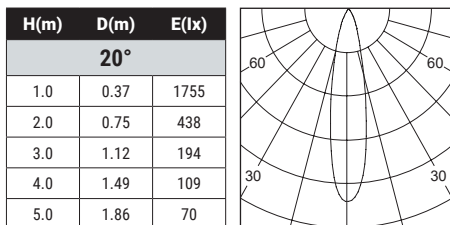

4.5W DUAL LENS
35765-01

4.5W DUAL BAFFLE
36377-01

11W MULTIPLE SPOT
36379-01

11W WALL WASH
36376-01

6.4W SPOT
35763-01

13.5W SPOT
35764-01

6.4W SUSPENDED LIGHT
35764-01