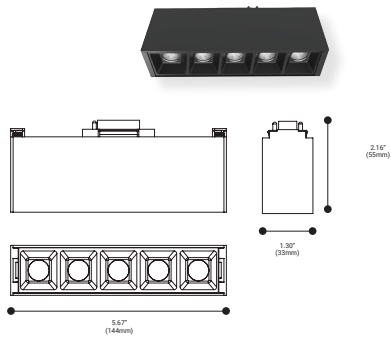

NUMBER	35757-01
WATTS	11W INTEGRATED LED
BEAM ANGLE	25°
KELVIN	3000K
DELIVERED LUMENS	750LM
CRI	90+
VOLTAGE	24V DC
COLOR	Black/White
DIMENSIONS	5.67"L x 1.30"W x 2.16"H

SHOWN: Multiple Spot (36379) module in a Pendant Profile

Trimless Recessed

MODULES CONT'D

33W MULTIPLE LIGHT

22W MULTIPLE LIGHT

11W MULTIPLE LIGHT

MODULE SPECIFICATIONS

NUMBER	35759-01
WATTS	33W INTEGRATED LED
BEAM ANGLE	25°
KELVIN	3000K
DELIVERED LUMENS	2300LM
CRI	90+
DIMMING	TRIAC STANDARD, 0-10V IS CONSULT FACTORY
VOLTAGE	24V DC
COLOR	Black/White
DIMENSIONS	15.95"L x 1.30"W x 2.16"H

NUMBER	35758-01
WATTS	22W INTEGRATED LED
BEAM ANGLE	25°
KELVIN	3000K
DELIVERED LUMENS	1520LM
CRI	90+
DIMMING	TRIAC STANDARD, 0-10V IS CONSULT FACTORY
VOLTAGE	24V DC
COLOR	Black/White
DIMENSIONS	10.87"L x 1.30"W x 2.16"H