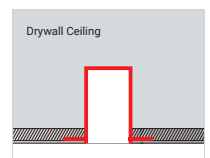

CONSTRUCT SYSTEM

FEATURES

The Construct line offers flexible lighting solutions across all specifications to meet various demands. With surface, pendant, and recessed mounting options, this lighting system allows for specific customization, from residential applications like kitchens, foyers, and offices to commercial applications like art galleries, retail stores, and reception areas. An effortless approach, this perfect solution maximizes lighting creativity.

NUMBER	35757-01
WATTS	11W INTEGRATED LED
BEAM ANGLE	25°
KELVIN	3000K
DELIVERED LUMENS	750LM
CRI	90+
VOLTAGE	24V DC
COLOR	Black/White
DIMENSIONS	5.67"L x 1.30"W x 2.16"H

SHOWN: Multiple Spot (36379) module in a Pendant Profile

CERTIFICATIONS

MOUNT CHOICES

SURFACE MOUNT AND PENDANT

TRIM RECESSED

TRIMLESS RECESSED