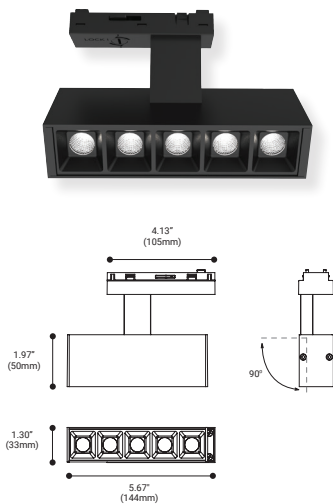

11W MULTIPLE SPOT

NUMBER	36379-01
WATTS	11W INTEGRATED LED
BEAM ANGLE	30°
KELVIN	3000K
DELIVERED LUMENS	790LM
CRI	90+
DIMMING	TRIAC STANDARD, 0-10V IS CONSULT FACTORY
VOLTAGE	24V DC
COLOR	Black/White
DIMENSIONS	5.67" Dia x 1.30"W x 1.97"H