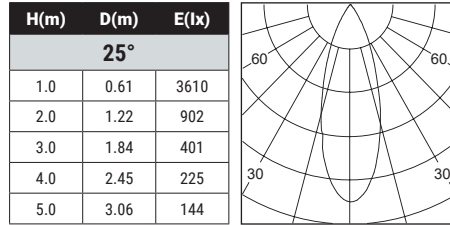

22W MULTIPLE LIGHT
35758-01