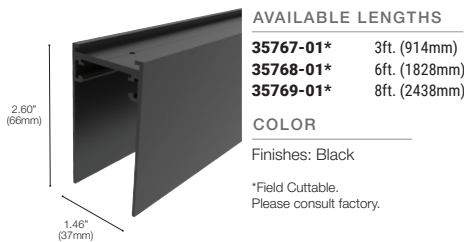

Surface Mount

Pendant Mount

CERTIFICATIONS

MOUNT CHOICES

SURFACE MOUNT AND PENDANT