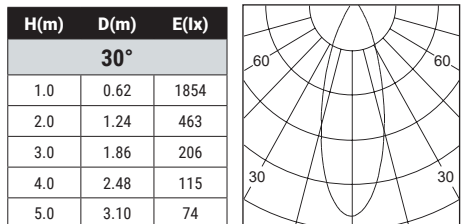

11W MULTIPLE SPOT
36379-01