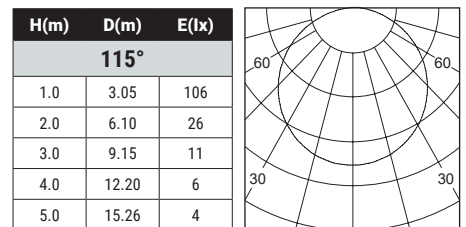

3000K

PHOTOMETRICS

33W MULTIPLE LIGHT
35759-01

22W MULTIPLE LIGHT
35758-01

11W MULTIPLE LIGHT
35757-01

27.5W LENS
36374-01

19W LENS
36373-01

10W LENS
36372-01