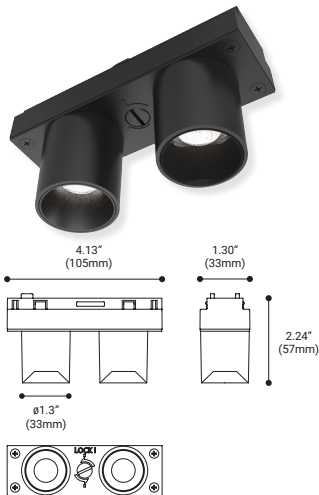

4.5W DUAL BAFFLE

NUMBER	36377-01
WATTS	4.5W INTEGRATED LED
BEAM ANGLE	35°
KELVIN	3000K
DELIVERED LUMENS	330LM
CRI	90+
DIMMING	TRIAC STANDARD, 0-10V IS CONSULT FACTORY
VOLTAGE	24V DC
COLOR	Black/White
DIMENSIONS	4.13"L x 1.30"W x 2.13"H