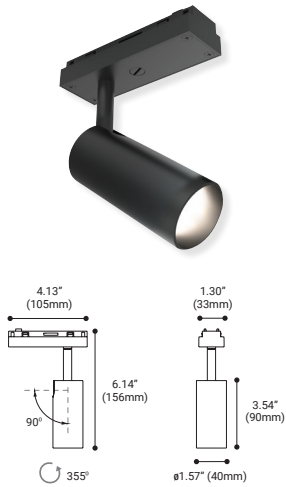

6.4W SPOT

NUMBER	35763-01
WATTS	6.4W INTEGRATED LED
BEAM ANGLE	20°
KELVIN	3000K
DELIVERED LUMENS	330LM
CRI	90+
DIMMING	TRIAC STANDARD, 0-10V IS CONSULT FACTORY
VOLTAGE	24V DC
COLOR	Black/White
DIMENSIONS	1.30" Dia x 4.13"W x 3.54"H