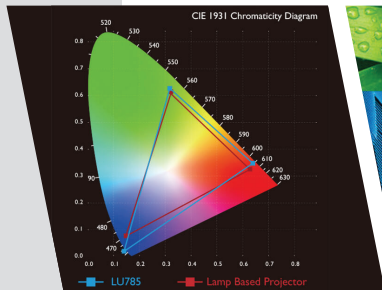

Art and Entertainment Venue

4K
HDR | 12bit
BLUE CORE
LASER

4K
HDR | 12bit
BLUE CORE
LASER

BLUE CORE
LASER

4K
HDR | 12bit
BLUE CORE
LASER

ProAV Projectors

Model	LK952	LK953ST	LU785	LK970	LK990
Throw Ratio	1.36 - 2.18	0.81 - 0.88	1.15 - 1.9	1.38 - 2.02	1.38 - 2.02
Aspect Ratio	16:9	16:9	16:10	16:9	16:9
Resolution	4K UHD	4K UHD	WUXGA	4K UHD	4K UHD
Brightness	5,000lm	5,000lm	6,000lm	5,000lm	6,000lm
Filter	filter free	filter free	filter free	filter free	filter free
Warranty	3 year warranty	3 year warranty	3 year warranty	3 year warranty	3 year warranty
Others	IP5X, Dustproof	IP5X, Dustproof	IP5X, Dustproof	IP5X, Dustproof	IP5X, Dustproof
	92% Rec.709	92% Rec.709	96% Rec.709	94% Rec.709	94% Rec.709
	360°; 24/7	360°; 24/7	360°; 24/7; Portrait	360°; 24/7	360°; 24/7; Portrait
	HDBaseT	HDBaseT		Central Lens	Central Lens
					HDR

Dual Color Wheels Producing 96% Rec. 709 Color Coverage for Optimal Color Performance

LU785's powerful BlueCore laser projection utilizes a dual color wheel system to produce unparalleled color performance that achieves a 96% Rec.709 color coverage. By increasing color ratios and the purity of RGBY color, LU785 dramatically enhances color saturation to ensure superior presentation quality.