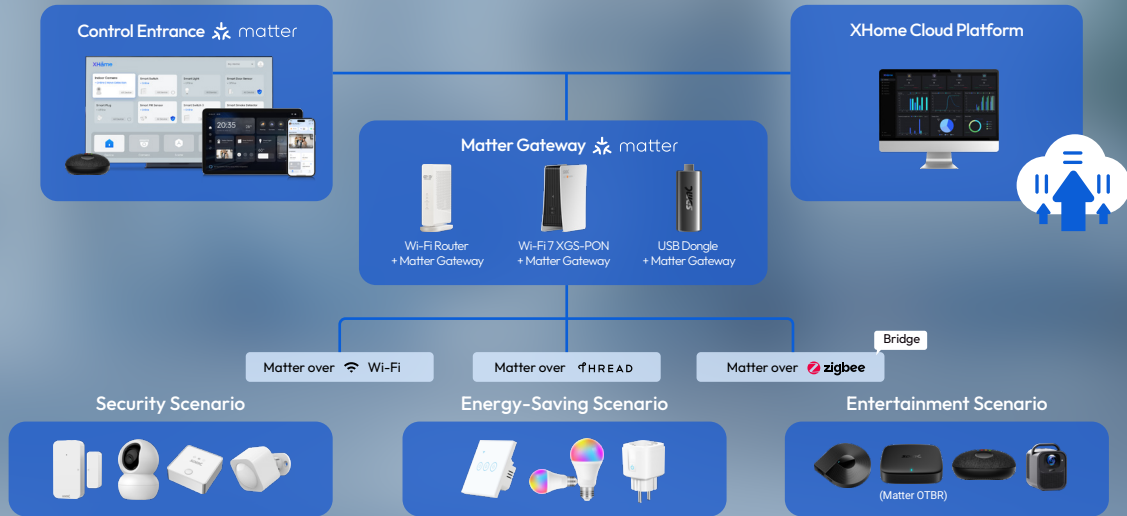

1 x GPON
4 x GE LAN
2 x FXS
1 x USB 2.0
1 x DC input

NP076XGS

XGS-PON ONT

Wi-Fi:

/

Interface:

1 x XGS-PON
1 x GE LAN
1 x 10GE LAN
1 x DC input

NCE5406

AX5400 5G CPE

Wi-Fi:

4 x 4 11ax, 4804Mbps@5G
2 x 2 11ax, 574Mbps@2.4G

Interface:

1 x GE WAN/LAN
3 x GE LAN
1 x USB 2.0
1 x FXS
1 x SIM
2 x TS-9
1 x DC input

NCE3006

AX3000 5G CPE

Wi-Fi:

2 x 2 11ax, 2402Mbps@5G
2 x 2 11ax, 574Mbps@2.4G

Interface:

1 x GE WAN/LAN
3 x GE LAN
1 x USB 2.0
1 x FXS
1 x SIM
2 x TS-9
1 x DC input

SDMC Smart Home Solution

One platform for operators to intelligently maintain all smart devices