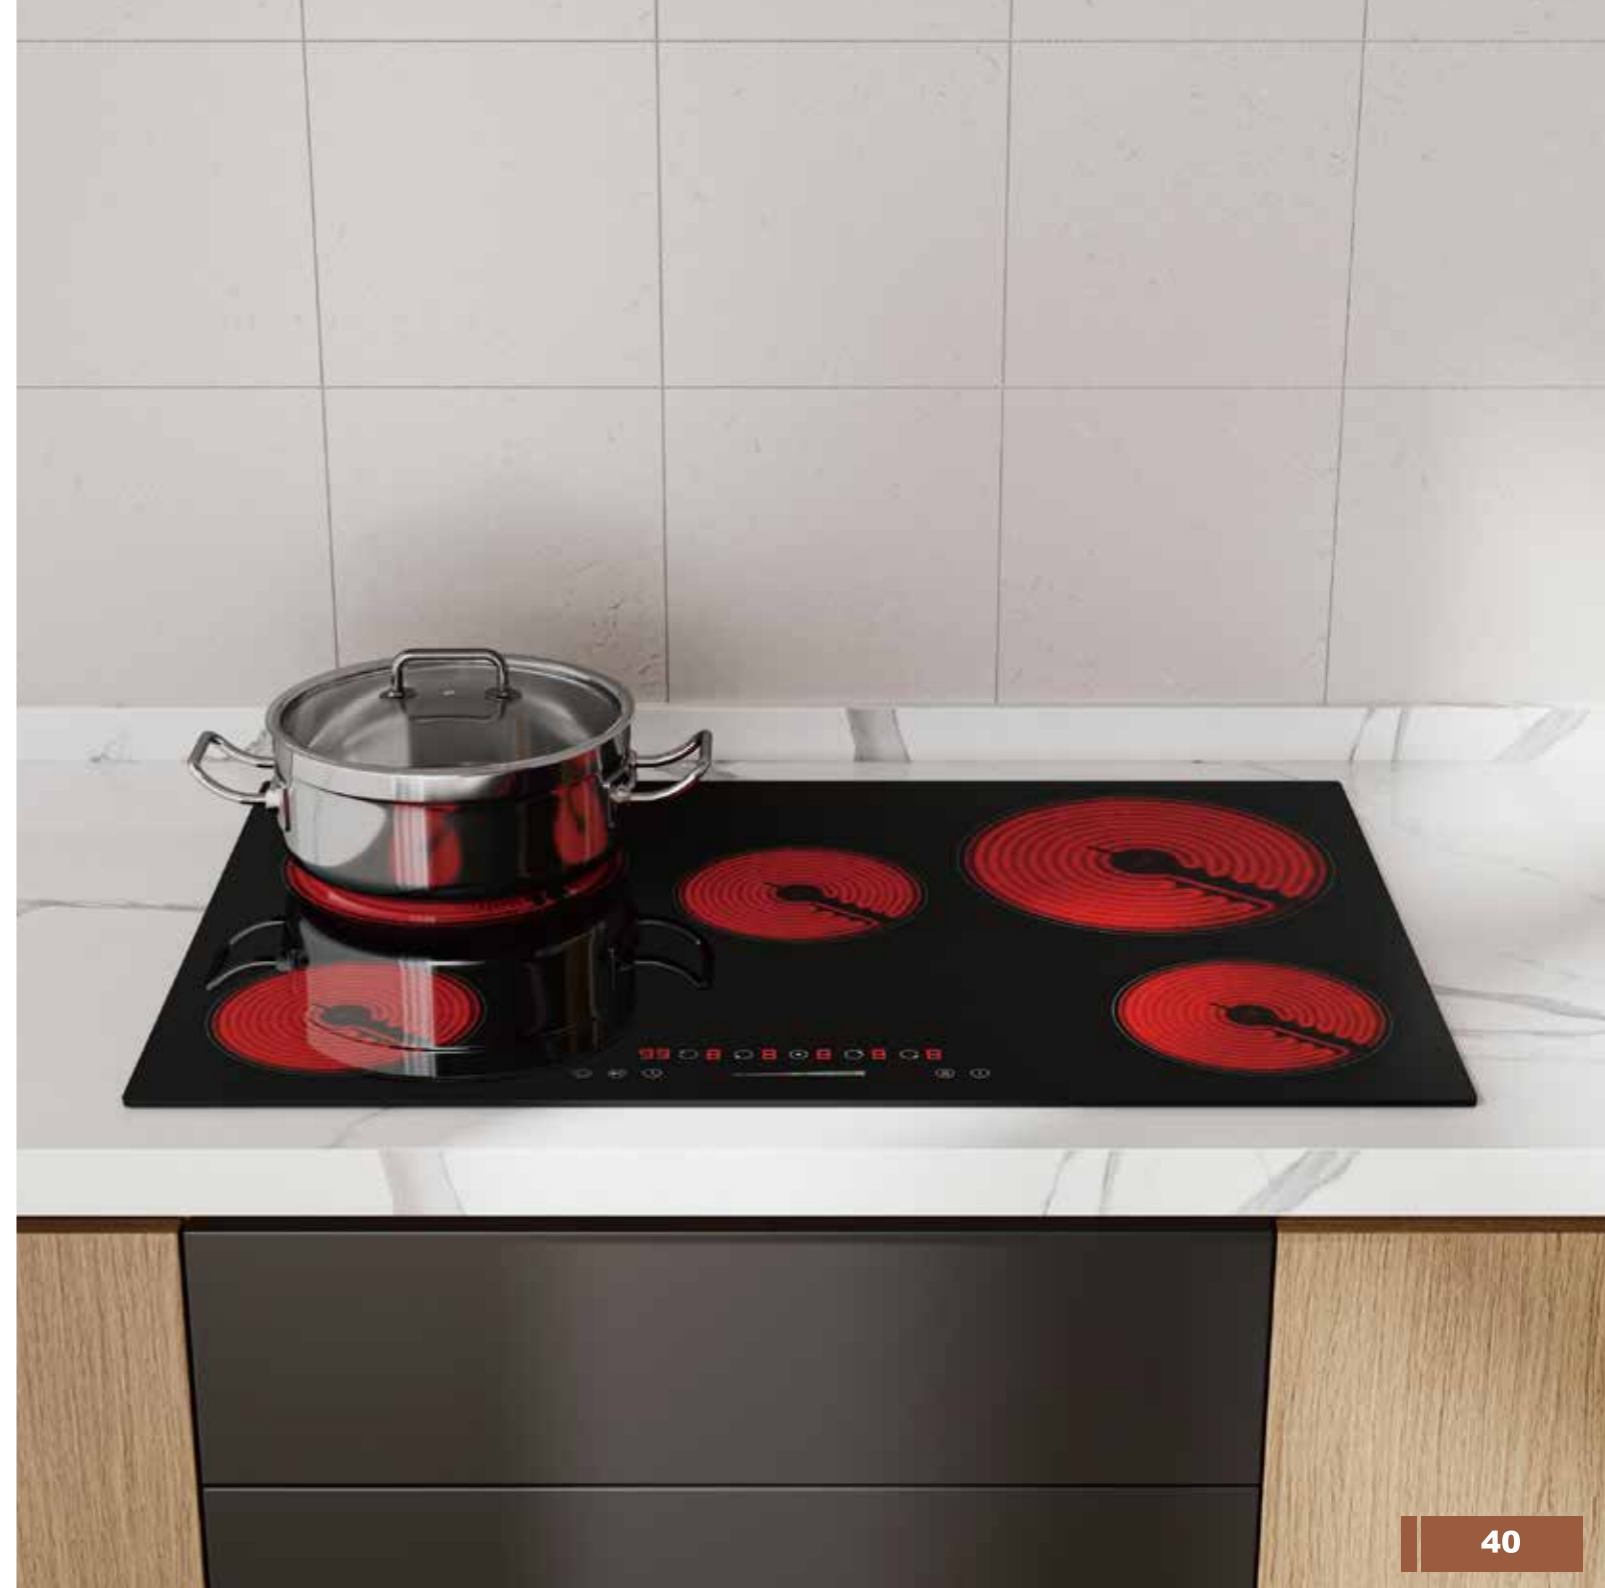

# RADIANT ELECTRIC COOKTOP

## EMPV-30REC13

5 EGO Appliance Heating. low-pow

### Multiple cooking functions

Size(in):30

Color:black glass

Overall Size(W\*D\*H):30.31"\*20.47"\* 2.05"

electrical ratings:240V/60Hz