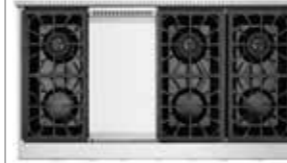

professional Gas Cooktop

EMPV-48GC32

6.0 cu ft. 5 burners 78000BTUs.NG/LPG
Size(in): 36
Color:Stainless Steels
electrical ratings: 120V 60Hz
Overall Size(W*D*H): 36**29**38"