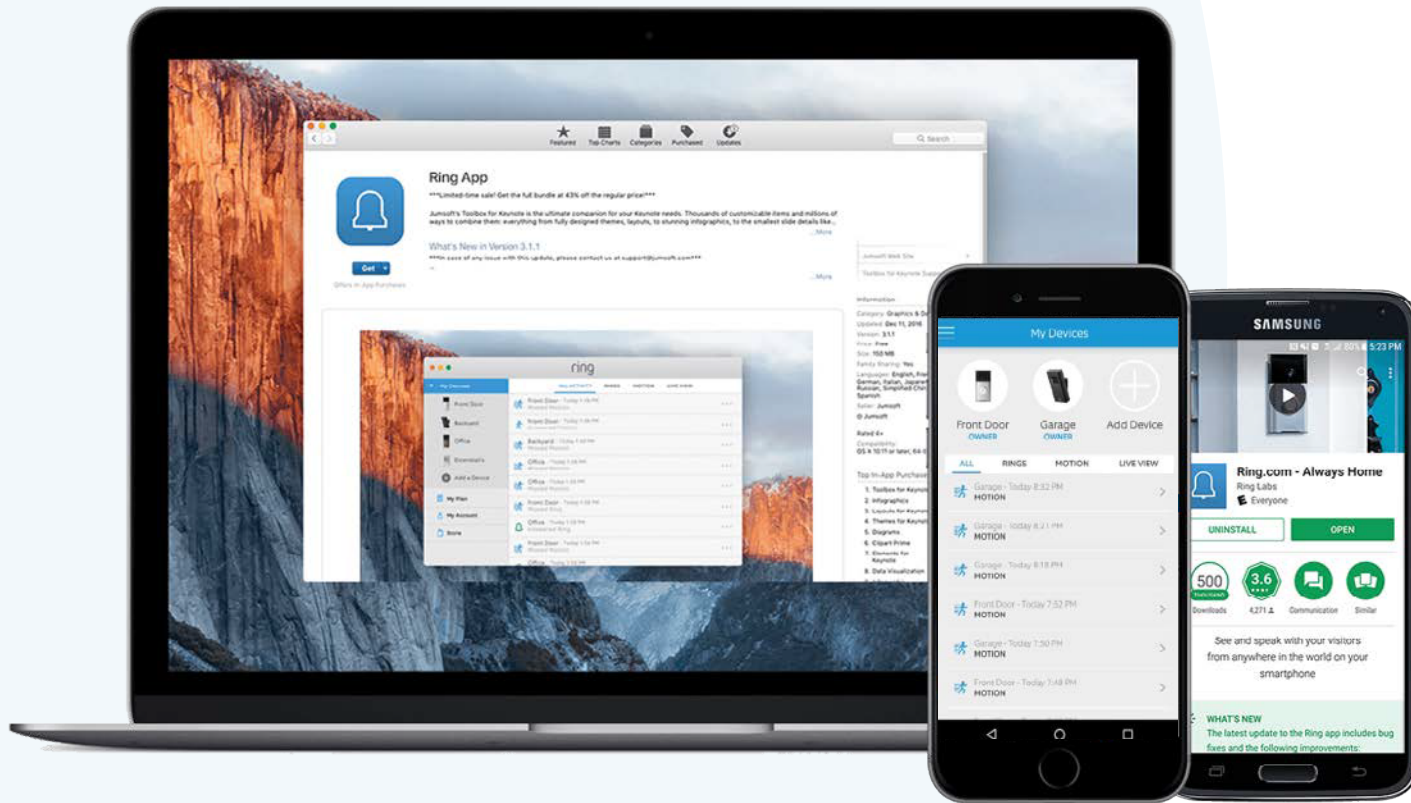

Features

- Multiple Alert Tones
- Volume Control
- Do Not Disturb Mode

- | |
|-------------|
| 8AC3S5-0EU0 |
|-------------|

Always Home

Get the Ring App

SEE, HEAR AND SPEAK TO VISITORS

With Ring, you can monitor your home from your smartphone, tablet or PC. Every Ring device features a wide-angle lens and a built-in microphone and speaker, so you can see, hear and speak to anyone on your property from anywhere.