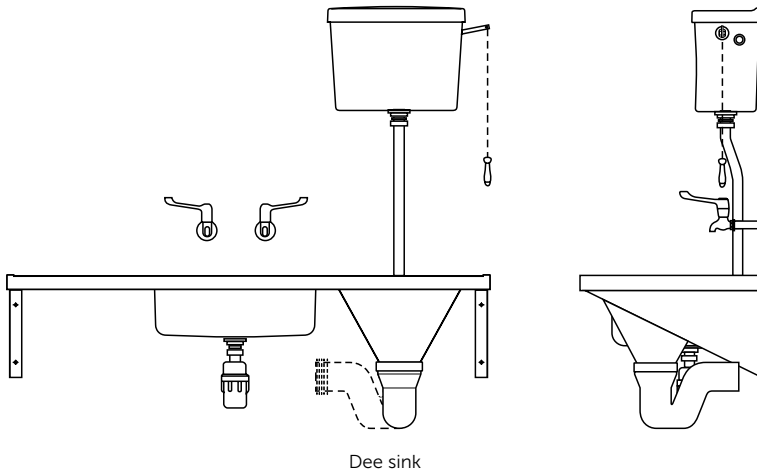

## Sinks & Slop Hoppers

Dee (Stainless Steel)		£ List Price exc. VAT
S6553MY	Dee 160cm sink and right hand slop hopper - top inlet - no tapholes	5,723.87
S6554MY	Dee 160cm sink and left hand slop hopper - top inlet - no tapholes	5,723.87
S6551MY	Dee 160cm sink and right hand slop hopper - back inlet - no tapholes	5,723.87
S6552MY	Dee 160cm sink and left hand slop hopper - back inlet - no tapholes	5,723.87