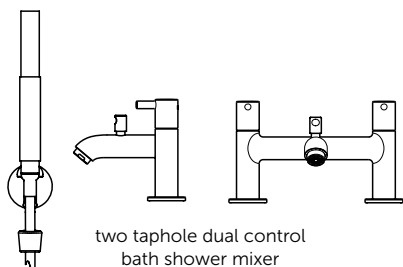

Ceraline

		£ List Price exc. VAT
  single lever basin mixer with clicker waste	BC186AA Ceraline single lever basin mixer with clicker waste	97.59
	BC185AA Ceraline mini single lever basin mixer - no waste	97.59
	BC184AA Ceraline basin pillar taps	97.59
  single lever basin mixer	BC189AA Ceraline two taphole dual control bath shower mixer	187.03
	BC188AA Ceraline two taphole dual control bath filler	162.63
	BC191AA Ceraline single lever one hole bath shower mixer	187.03
	BC190AA Ceraline single lever one hole bath filler	162.63
	BC187AA Ceraline bath pillar taps	117.10

basin pillar taps