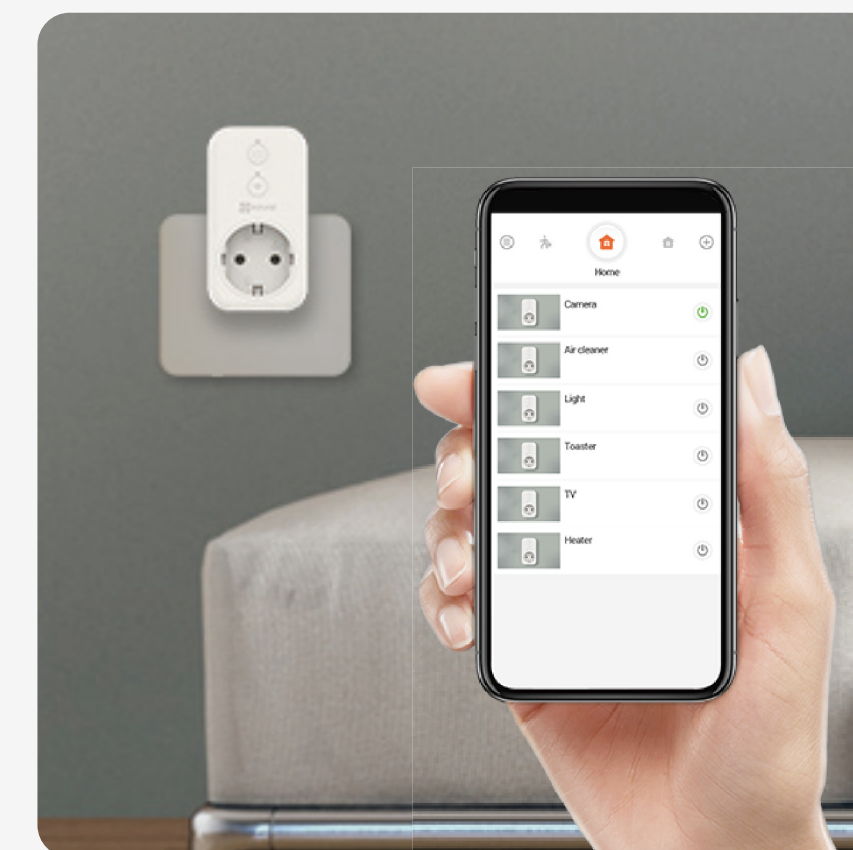

Several Control Options

Make life easy by scheduling devices to go on and off at specific times of the week. You will never again have to worry whether you've left the iron on when you go out -- you can check it remotely and turn it off if you need to.