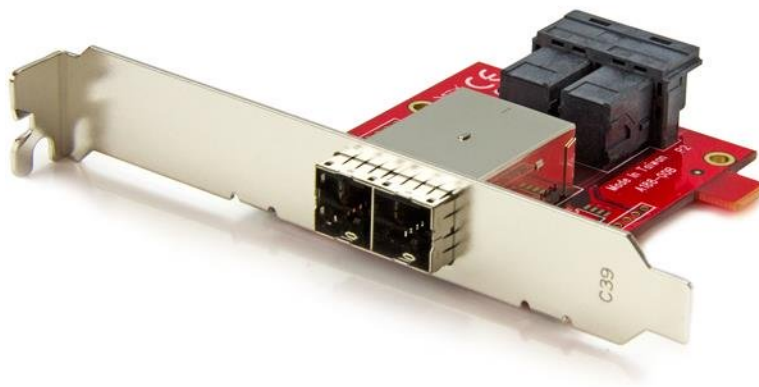

## Mini-SAS Adapter - Dual SFF-8643 to SFF-8644 - with Full and Low-Profile Brackets - 12Gbps

Product ID: SFF86448PLT2

This Mini-SAS adapter lets you convert two internal SFF-8643 ports on a controller card into two external SFF-8644 ports. This enables you to connect external SAS or SATA drives in devices such as a Direct Attached Storage (DAS) device to an internal backplane or SAS controller for additional storage.

The adapter can connect up to eight drives in total and is compatible with 12Gbps SAS drives as well as 6Gbps SATA drives. For a hassle-free installation, you can mount the adapter into any new or legacy desktop expansion slot, including: PCI, AGP, and PCIe. To ensure compatibility with most computer cases, full-profile and low-profile mounting brackets are included.

### Applications

- Convert two internal SFF-8643 ports into two external SFF-8644 ports
- Connect external SAS or SATA drives to an internal backplane or SAS controller

### Features

- Compatible with 12Gbps SAS drives and backward compatible with 6Gbps SAS and SATA drives
- Equipped with a full-profile bracket and includes a half-height/low-profile bracket for installation in small form-factor computers