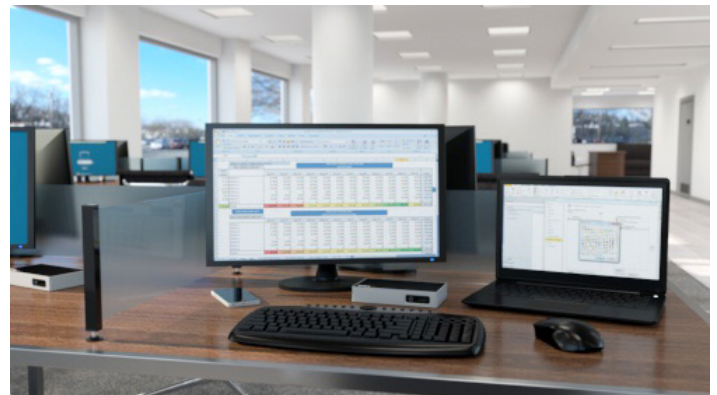

HDMI Docking Station for Laptops - USB 3.0

Product ID: USB3VDOCKH

This HDMI® docking station for laptops offers a cost-effective way to create a simpler but highly functional workstation that can be used in permanent workspaces, or by multiple people in guest or hoteling (hot desk) environments.

If you don't need all the connections and features of a traditional laptop docking station, you can use this dock to add the most essential connections (such as an extra display) to your laptop.

Now you or your colleagues can be more productive and create an efficient and comfortable workspace, even in an area with minimal desk space.

Essential connections that are ideal for simple workstations

This laptop dock features basic device connections that are integrated into a small foot-print housing. Now you can create a permanent or a hoteling (hot desking) workstation in a location with limited space. The dock offers an efficient solution for adding an extra display, a Gigabit network connection, and multiple USB devices without having to connect several individual adapters. And, with hotel desks or hot desks, laptop users aren't tied to one specific workstation, so they can come and go easily.

It's a cost-effective docking station that still provides all the fundamental ports of a full-size workstation, such as an HDMI output, and when paired with your laptop display, you can easily set up dual monitors.