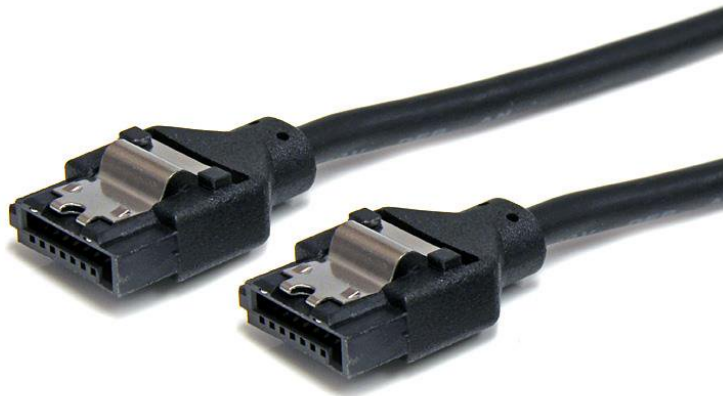

## 24in Latching Round SATA Cable

Product ID: LSATARND24

The LSATARND24 2-foot/24-inch latching round SATA cable is a high quality SATA 6Gbps cable that features a rounded design to help improve airflow inside a computer or server case by providing less resistance as air passes around the cable, in turn helping to ensure optimal cooling for optimized system performance.

This durable cable also features latching connectors, which lock when connected to a supporting (latchable) SATA port to, ensuring a snug, secured data connection every time to prevent accidental disconnects.

### Features

- Round cable with straight latching connections
- Supports fast data transfer rates of up to 6 Gbps when used with SATA 3.0 compliant drives
- Compliant with SATA 6Gb/s Specifications

	Warranty	Lifetime
<b>Hardware</b>	Cable Jacket Type	PVC
<b>Performance</b>	Type and Rate	SATA III (6 Gbps)
<b>Connector(s)</b>	Connector A	1 - SATA (7 pin, Data) Latching Receptacle
	Connector B	1 - SATA (7 pin, Data) Latching Receptacle
<b>Physical Characteristics</b>	Cable Length	24 in [609.6 mm]
	Color	Black
	Connector Style	Latching
	Product Height	0.2 in [0.5 cm]
	Product Length	24 in [609.6 mm]
	Product Width	0.4 in [10 mm]
	Weight of Product	0.4 oz [12 g]
	Wire Gauge	30 AWG
<b>Packaging Information</b>	Package Height	0.3 in [8 mm]
	Package Length	8.9 in [22.5 cm]
	Package Quantity	1
	Package Width	4.9 in [12.5 cm]
	Shipping (Package) Weight	0.6 oz [17 g]
<b>What's in the Box</b>	Included in Package	1 - 24in Round Latching SATA Cable