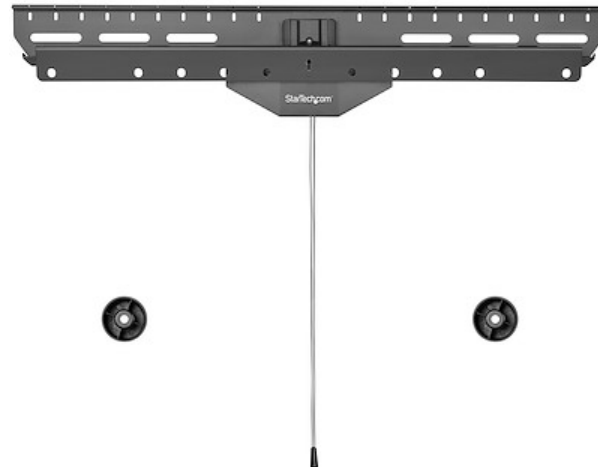

No-Stud TV Wall Mount - Low Profile Heavy Duty VESA TV Wall Mount for up to 80 inch Display (110lb/50kg) - Universal Television Wall Mount - Studless Tilting Flat Screen Mount

Product ID: FPWHANGER

This No-Stud TV Wall Mount enables you to easily and securely mount your display from 37" up to 80" to walls without the need to align the bracket with wall studs. Its steel frame supports displays up to 110lb / 50kg in weight and provides the ability to tilt your display to ensure your application and the ideal viewing angle are aligned.

The studless design of this Universal TV Wall Mount makes it easy for you to mount your TV to a drywall or plaster wall in any boardroom, office, or classroom setup. Simply choose the best mounting location and secure the mounting bracket into the wall (with included nails); no need to drill, look for wall studs, and useful for offices and environments with metal studs. The included Automatic Spring Lock lets you conveniently mount and secure your TV in place.

This Low Profile TV Wall Mount is perfect for applications like digital signage, where space and aesthetics are important. With a 1.2" profile from the wall, this Wall Mount TV Hanger provides a professional and clean look.