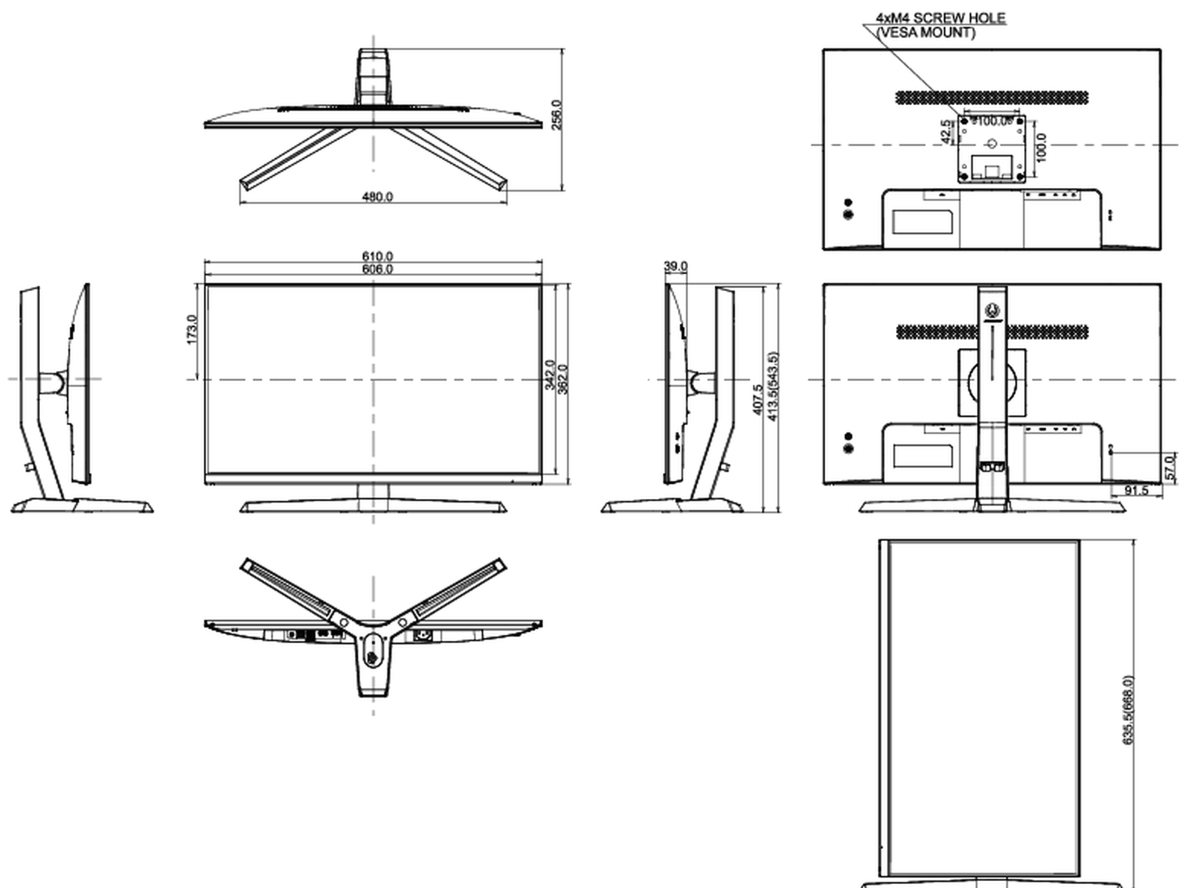

## 04 MECHANICAL

Display position adjustments	height, pivot (rotation), tilt
Height adjustment	130mm
Rotation (PIVOT function)	90°
Tilt angle	18° up; 3° down
VESA mounting	100 x 100mm
Cable management system	yes

## 08 DIMENSIONS / WEIGHT

Product dimensions W x H x D	610 x 413.5 (543.5) x 256mm
Box dimensions W x H x D	694 x 480 x 227mm
Weight (without box)	5.4kg
Weight (with box)	7.3kg
EAN code	4948570117970

*All trademarks and registered trademarks acknowledged. E & O E. Specification subject to change without notice. All LCD's comply with ISO-9241-307:2008 in connection with pixel defects.*