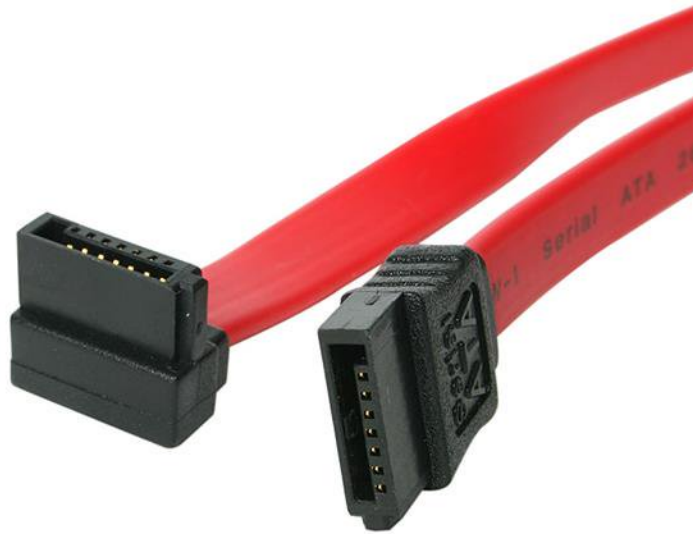

24in SATA to Right Angle SATA Serial ATA Cable

Product ID: SATA24RA1

The SATA24RA1 Right Angle (90-degree) SATA Cable features a standard (straight) SATA receptacle as well as a right-angled SATA receptacle, providing a simple 24-inch connection to a Serial ATA drive, with full SATA 3.0 bandwidth support of up to 6Gbps when used with SATA 3.0 compliant drives.

The right-angled SATA connection enables you to plug in your Serial ATA hard drive in hard to reach areas or tight spaces, while the low profile and flexible design of the cable improves airflow and reduces clutter in your computer case, helping to keep the case clean and cool.

Constructed of only top quality materials and designed for optimum performance and reliability this 24" SATA cable is backed by our lifetime warranty.

As an alternative, StarTech.com also offers an [24in Left Angle SATA cable](#) (SATA24LA1), which provides the same simple installation as this right angled SATA cable, but allows the cable to connect to the SATA drive from the opposite direction.

Features

- 1x SATA connector
- 1x Right-angled/90-degree SATA connector
- Supports full SATA 3.0 6Gbps bandwidth
- Provides 24" in cable length
- Compatible with both 3.5" and 2.5" SATA hard drives

	Warranty	Lifetime
Hardware	Cable Jacket Type	PVC - Polyvinyl Chloride
Performance	Type and Rate	SATA III (6 Gbps)
Connector(s)	Connector A	1 - SATA (7 pin, Data) Receptacle
	Connector B	1 - SATA (7 pin, Data) Receptacle
Physical Characteristics	Cable Length	609.6 mm [24 in]
	Color	Red
	Connector Style	Straight to Right Angle
	Product Height	0 cm [0 in]
	Product Length	609.6 mm [24 in]
	Product Width	0 cm [0 in]
	Weight of Product	18 g [0.6 oz]
Packaging Information	Package Height	14 mm [0.6 in]
	Package Length	22.5 cm [8.9 in]
	Package Width	12.5 cm [4.9 in]
	Shipping (Package) Weight	23 g [0.8 oz]
What's in the Box	Included in Package	1 - 24in SATA to Right Angle SATA Serial ATA Cable