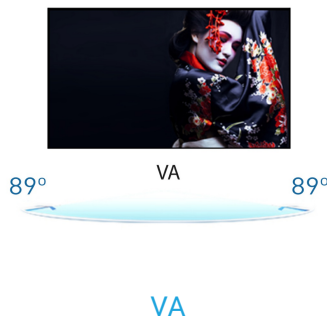

VA panel technology offers higher contrast, darker blacks and much better viewing angles than standard TN technology. The screen will look good no matter what angle you look at it.