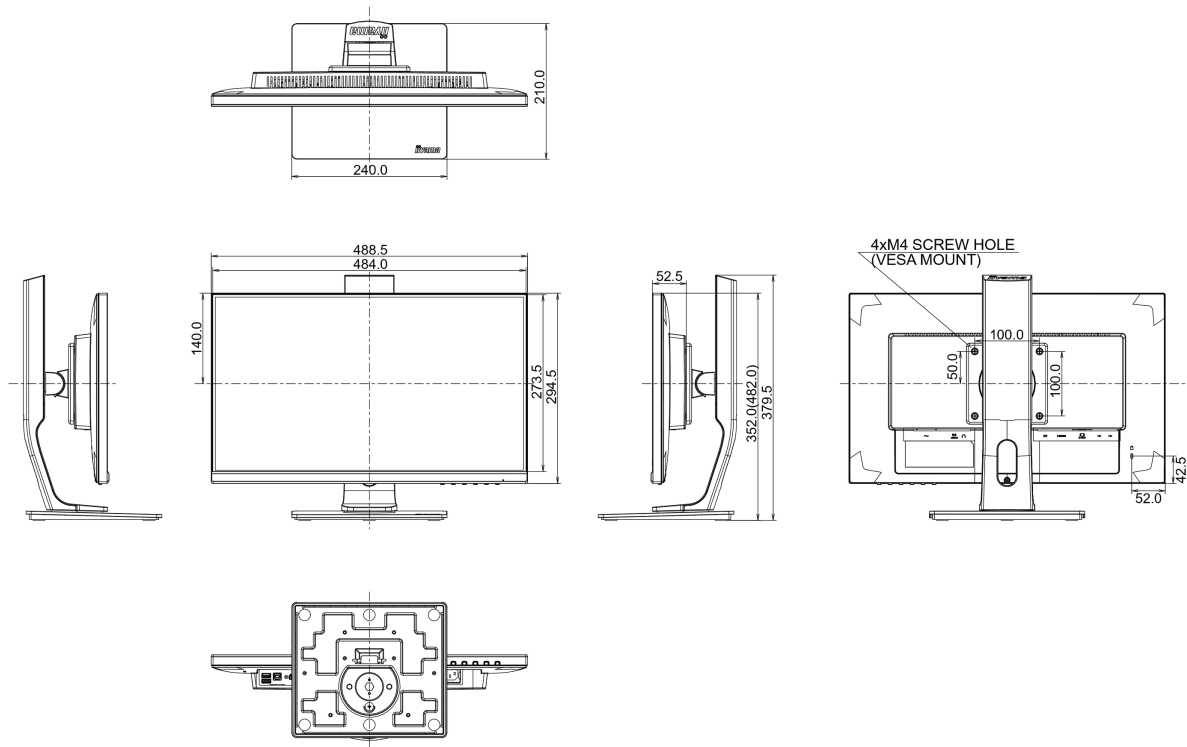

488.5 x 352 (482) x 210mm

Box dimensions W x H x D

690 x 370 x 190mm

Weight (without box)

4.7kg

EAN code

4948570116928

All trademarks and registered trademarks acknowledged. E & O E. Specification subject to change without notice. All LCD's comply with ISO-9241-307:2008 in connection with pixel defects.