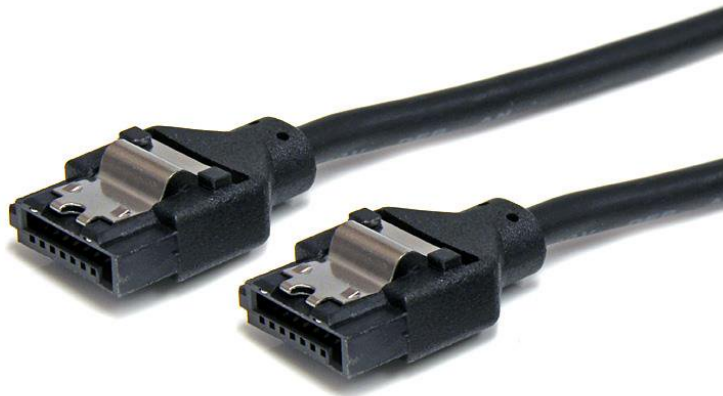

12in Latching Round SATA Cable

Product ID: LSATARND12

The LSATARND12 1-foot/12-inch latching round SATA cable is a high quality SATA 6Gbps cable that features a rounded design to help improve airflow inside a computer or server case by providing less resistance as air passes around the cable, in turn helping to ensure optimal cooling for optimized system performance.

This durable cable also features latching connectors, which lock when connected to a supporting (latchable) SATA port to, ensuring a snug, secured data connection every time to prevent accidental disconnects.

Features

- Round cable with straight latching connections
- Supports fast data transfer rates of up to 6 Gbps when used with SATA 3.0 compliant drives
- Compliant with SATA 6Gb/s Specifications

	Warranty	Lifetime
Hardware	Cable Jacket Type	PVC
Performance	Type and Rate	SATA III (6 Gbps)
Connector(s)	Connector A	1 - SATA (7 pin, Data) Latching Receptacle
	Connector B	1 - SATA (7 pin, Data) Latching Receptacle
Physical Characteristics	Cable Length	304.8 mm [12 in]
	Color	Black
	Connector Style	Latching
	Product Height	0.5 cm [0.2 in]
	Product Length	304.8 mm [12 in]
	Product Width	10 mm [0.4 in]
	Weight of Product	8 g [0.3 oz]
	Wire Gauge	30 AWG
Packaging Information	Package Height	9 mm [0.4 in]
	Package Length	22.5 cm [8.9 in]
	Package Quantity	1
	Package Width	12.5 cm [4.9 in]
	Shipping (Package) Weight	13 g [0.5 oz]
What's in the Box	Included in Package	1 - 12in Round Latching SATA Cable