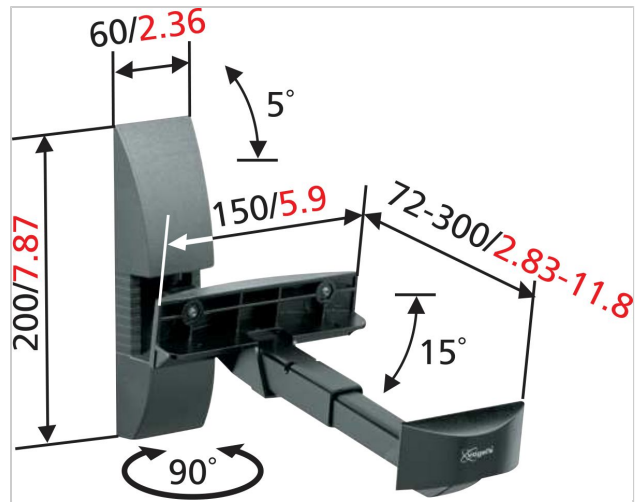

## VLB 200 Speaker Wall Mounts (2x)

Article number (SKU)  
Colour

8120200  
Black

Wall mount your bookshelf speaker (up to 20kg) without screwing into the speaker.

The clamping construction makes screw-less mounting of your speaker possible. The VLB 200 features a tilt and turn function to guarantee an optimal listening position.

## Specifications

Product type number	VLB 200
Article number (SKU)	8120200
Colour	Black
EAN single box	8712285001024
TÜV certified	No
Tilt	Tilt up to 15°
Turn	Full motion (up to 180°)
Guarantee	5 years
Max. weight load (kg)	20
Product group	Speaker mount
Speaker brand	Universal
Speaker models	Universal