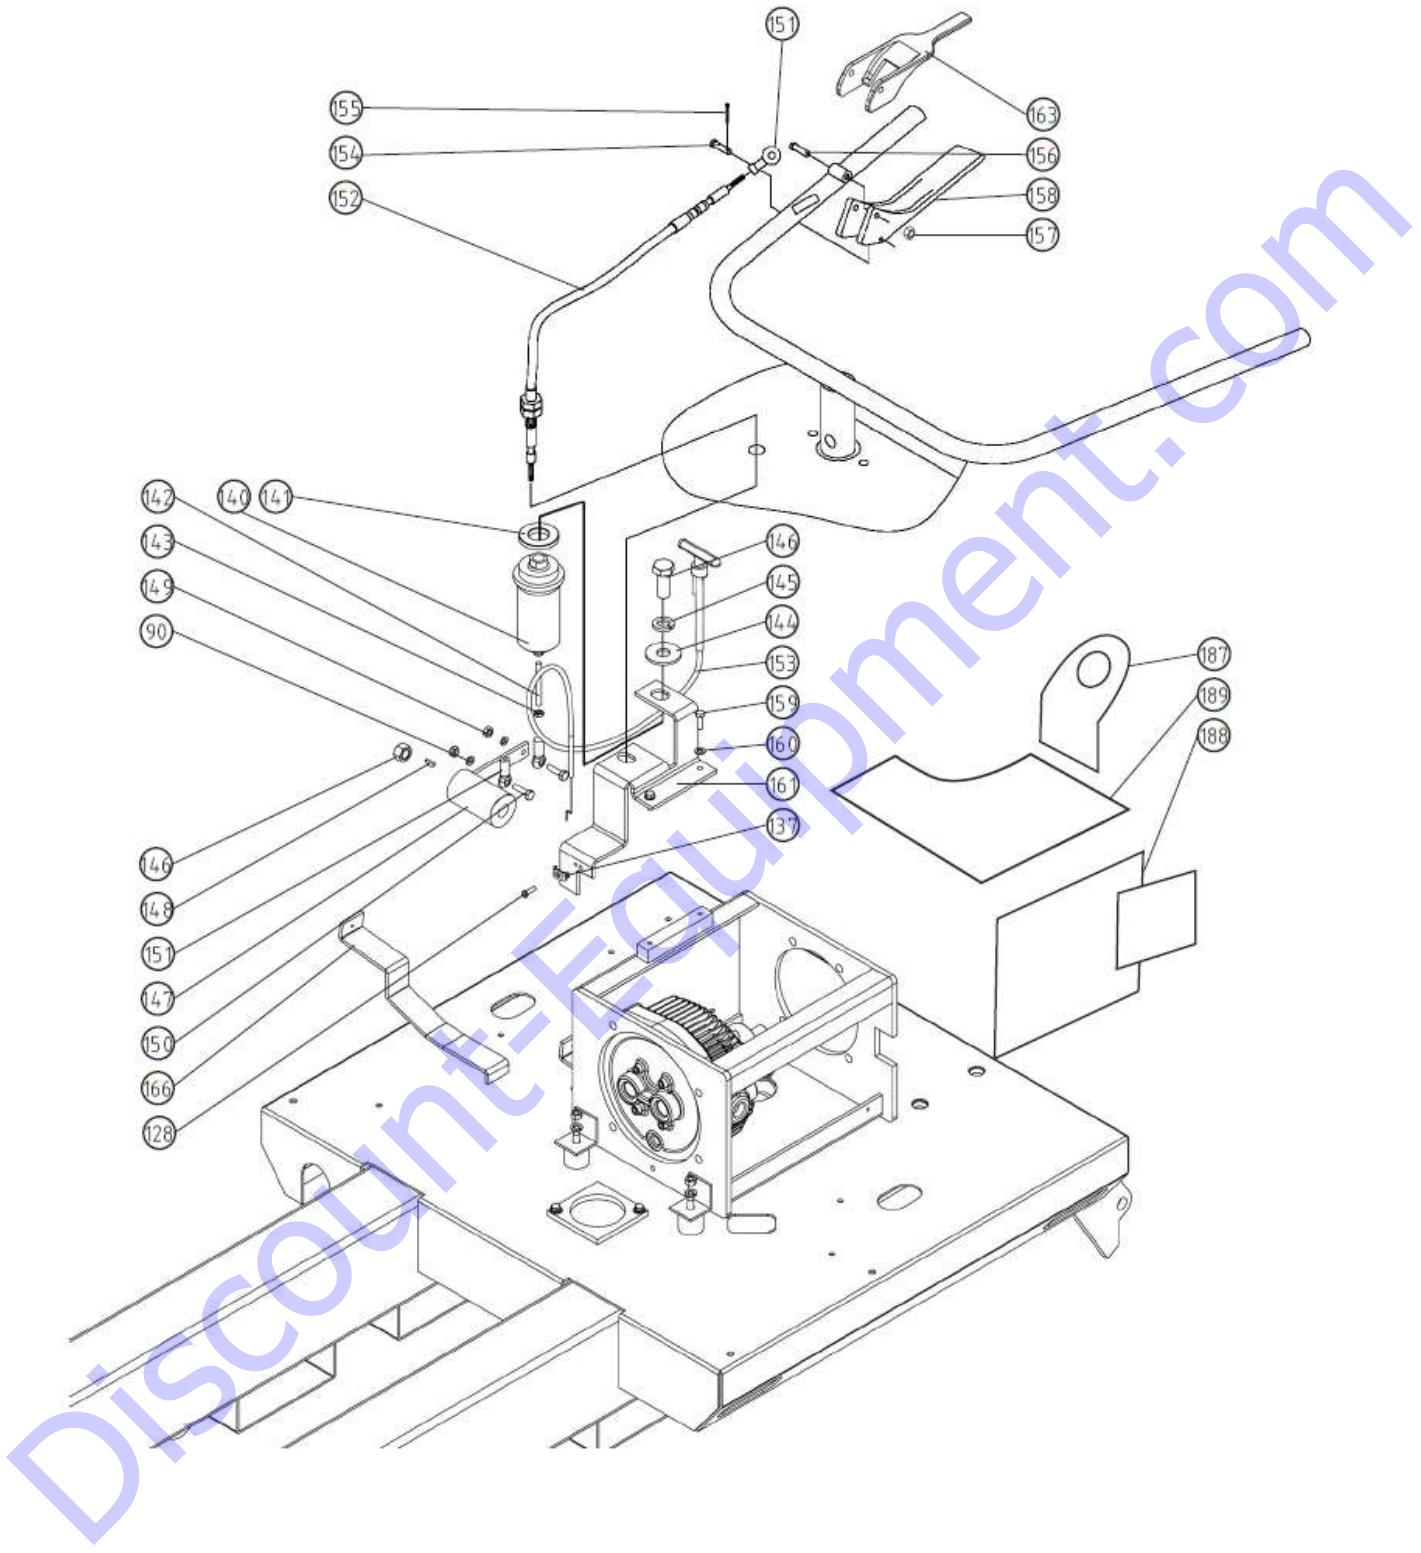

## TABLE OF CONTENTS

<b>PARTS LIST</b>	<b>3</b>
<b>PARTS LIST</b>	<b>18</b>

Discount-Equipment.com

**PARTS LIST**

**PARTS LIST**

Item #	Part #	Description	QTY	Remarks
*1	50622	LOCKNUT - M6	4	
*2	14447	FLAT WASHER, M6	4	
*3	60003	HOLD DOWN BAR	1	
*4	60004	POSITIVE WIRE	1	
*5	60005	BATTERY	1	
*6	60006	NEGATIVE WIRE	1	
*7	60007	THREADED ROD	2	
8	21356	HONDA GX390 - ELECTRIC START	1	
	21335	HONDA GX390 - RECOIL START	1	
	21390	B&S VANGUARD 18HP - ELECTRIC START	1	
9	60009	KEY, 1/4" SQ X 1 3/4" LG	1	
10	13888	(DB17) HHCS 3/8"-16 X 3" LG	4	
	10103	(DB21) HHCS 5/16"-18 x 3" LG	4	
11	10905	(DB17) FLAT WASHER 3/8"	6	
	11586	(DB21) FLAT WASHER 5/16"	4	
12	10317	(DB17) LOCKNUT 3/8"-16	4	
	10108	(DB21) LOCKNUT 5/16"-18	4	
13	60013	CHASSIS ASSEMBLY	1	
14	10187	ISOLATION MOUNT	4	
15	60015	FITTING, 5/8" MJIC-MORB	5	
17	60017	PUMP HOUSING	1	
18	60259	HOSE, TANK TO PUMP	1	BEFORE SERIAL# 709000
	60277	SUCTION HOSE, TANK TO PUMP	1	AFTER SERIAL# 709000
21	60021	FITTING, 3/8" MJIC-MORB	2	
23	60023	HOSE, PUMP TO TANK (BEFORE SERIAL	1	
24	10317	LOCKNUT 3/8"-16	1	
25	760515	HYDRAULIC PUMP	1	
26	60015	FITTING, 5/8" MJIC-MORB	1	BEFORE SERIAL# 709000
	60321	FITTING, -12 MJIC X -10 MORB (USE WITH 60277)	1	AFTER SERIAL # 709000
28	10905	FLAT WASHER 3/8"	4	
29	10506	HHCS 3/8"-16 X 2 1/2" LG	4	
30	31135	SHCS M6-1.0 X 16MM LG	4	
31	14448	LOCK WASHER M6	4	
32	60032	FAN	1	
33	10056	SET SCREW M8-1.25 X 25MM LG	4	
34	60034	SHAFT COUPLING A	1	