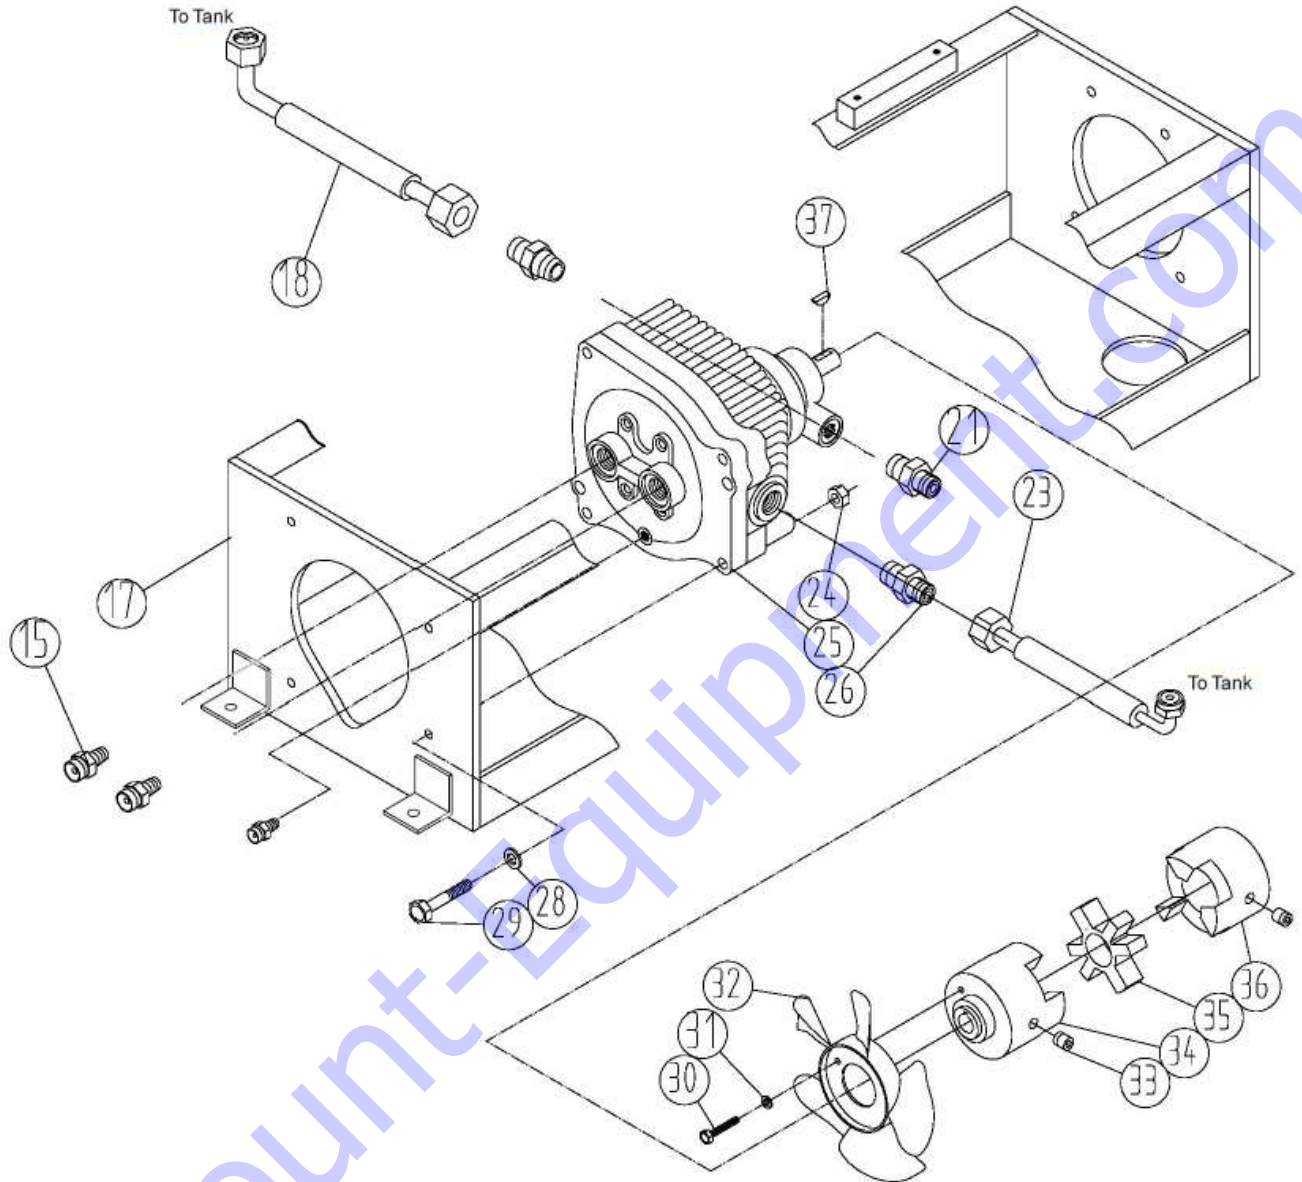

## TABLE OF CONTENTS

<b>PARTS LIST</b>	<b>3</b>
<b>PARTS LIST</b>	<b>18</b>

Discount-Equipment.com

**PARTS LIST**

**PARTS LIST**

Item #	Part #	Description	QTY	Remarks
*1	50622	LOCKNUT - M6	4	
*2	14447	FLAT WASHER, M6	4	
*3	60003	HOLD DOWN BAR	1	
*4	60004	POSITIVE WIRE	1	
*5	60005	BATTERY	1	
*6	60006	NEGATIVE WIRE	1	
*7	60007	THREADED ROD	2	
8	21356	HONDA GX390 - ELECTRIC START	1	
	21335	HONDA GX390 - RECOIL START	1	
	21390	B&S VANGUARD 18HP - ELECTRIC START	1	
9	60009	KEY, 1/4" SQ X 1 3/4" LG	1	
10	13888	(DB17) HHCS 3/8"-16 X 3" LG	4	
	10103	(DB21) HHCS 5/16"-18 x 3" LG	4	
11	10905	(DB17) FLAT WASHER 3/8"	6	
	11586	(DB21) FLAT WASHER 5/16"	4	
12	10317	(DB17) LOCKNUT 3/8"-16	4	
	10108	(DB21) LOCKNUT 5/16"-18	4	
13	60013	CHASSIS ASSEMBLY	1	
14	10187	ISOLATION MOUNT	4	
15	60015	FITTING, 5/8" MJIC-MORB	5	
17	60017	PUMP HOUSING	1	
18	60259	HOSE, TANK TO PUMP	1	BEFORE SERIAL# 709000
	60277	SUCTION HOSE, TANK TO PUMP	1	AFTER SERIAL# 709000
21	60021	FITTING, 3/8" MJIC-MORB	2	
23	60023	HOSE, PUMP TO TANK (BEFORE SERIAL	1	
24	10317	LOCKNUT 3/8"-16	1	
25	760515	HYDRAULIC PUMP	1	
26	60015	FITTING, 5/8" MJIC-MORB	1	BEFORE SERIAL# 709000
	60321	FITTING, -12 MJIC X -10 MORB (USE WITH 60277)	1	AFTER SERIAL # 709000
28	10905	FLAT WASHER 3/8"	4	
29	10506	HHCS 3/8"-16 X 2 1/2" LG	4	
30	31135	SHCS M6-1.0 X 16MM LG	4	
31	14448	LOCK WASHER M6	4	
32	60032	FAN	1	
33	10056	SET SCREW M8-1.25 X 25MM LG	4	
34	60034	SHAFT COUPLING A	1	