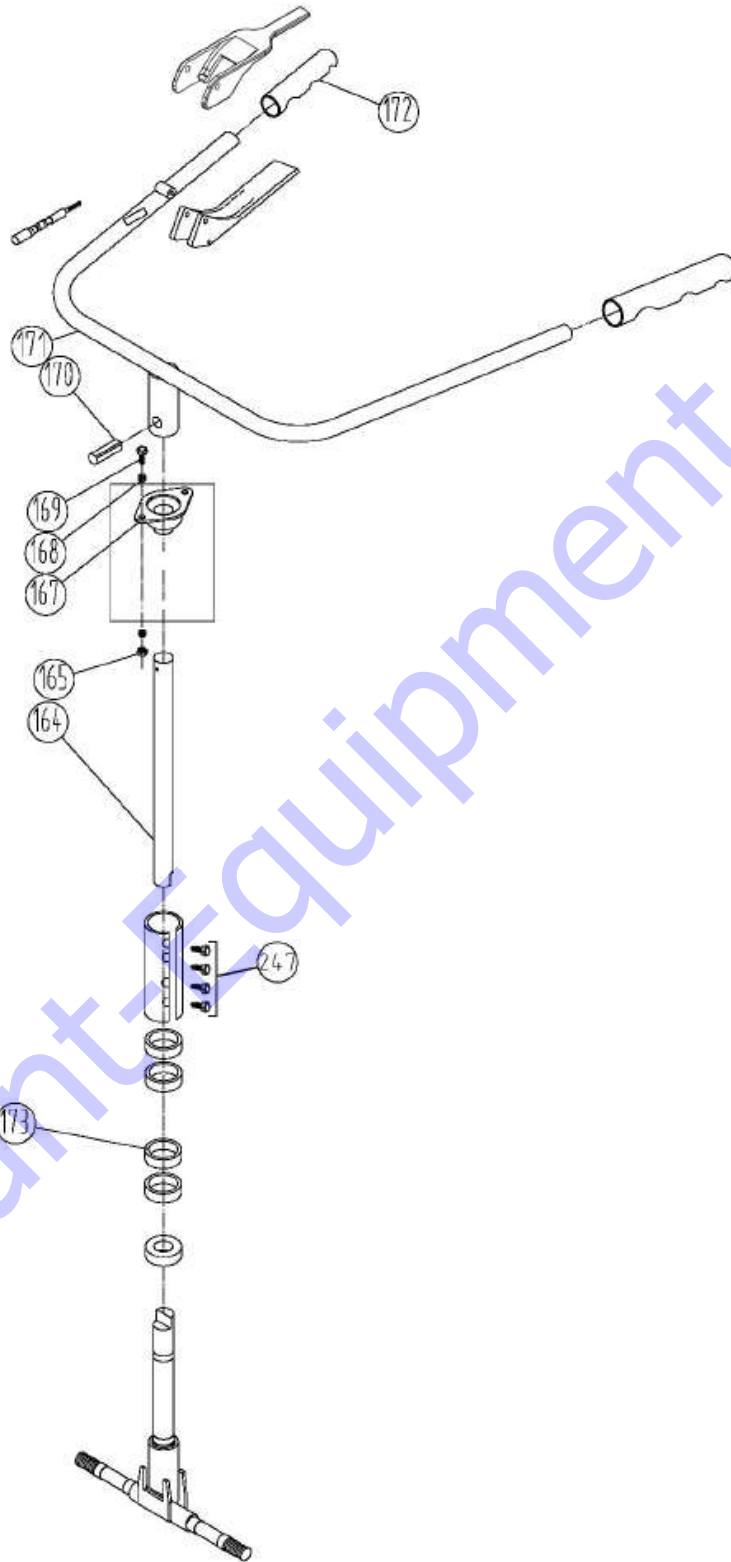

## TABLE OF CONTENTS

<b>PARTS LIST</b>	<b>3</b>
<b>PARTS LIST</b>	<b>18</b>

Discount-Equipment.com

**PARTS LIST**

**PARTS LIST**

Item #	Part #	Description	QTY	Remarks
*1	50622	LOCKNUT - M6	4	
*2	14447	FLAT WASHER, M6	4	
*3	60003	HOLD DOWN BAR	1	
*4	60004	POSITIVE WIRE	1	
*5	60005	BATTERY	1	
*6	60006	NEGATIVE WIRE	1	
*7	60007	THREADED ROD	2	
8	21356	HONDA GX390 - ELECTRIC START	1	
	21335	HONDA GX390 - RECOIL START	1	
	21390	B&S VANGUARD 18HP - ELECTRIC START	1	
9	60009	KEY, 1/4" SQ X 1 3/4" LG	1	
10	13888	(DB17) HHCS 3/8"-16 X 3" LG	4	
	10103	(DB21) HHCS 5/16"-18 x 3" LG	4	
11	10905	(DB17) FLAT WASHER 3/8"	6	
	11586	(DB21) FLAT WASHER 5/16"	4	
12	10317	(DB17) LOCKNUT 3/8"-16	4	
	10108	(DB21) LOCKNUT 5/16"-18	4	
13	60013	CHASSIS ASSEMBLY	1	
14	10187	ISOLATION MOUNT	4	
15	60015	FITTING, 5/8" MJIC-MORB	5	
17	60017	PUMP HOUSING	1	
18	60259	HOSE, TANK TO PUMP	1	BEFORE SERIAL# 709000
	60277	SUCTION HOSE, TANK TO PUMP	1	AFTER SERIAL# 709000
21	60021	FITTING, 3/8" MJIC-MORB	2	
23	60023	HOSE, PUMP TO TANK (BEFORE SERIAL	1	
24	10317	LOCKNUT 3/8"-16	1	
25	760515	HYDRAULIC PUMP	1	
26	60015	FITTING, 5/8" MJIC-MORB	1	BEFORE SERIAL# 709000
	60321	FITTING, -12 MJIC X -10 MORB (USE WITH 60277)	1	AFTER SERIAL # 709000
28	10905	FLAT WASHER 3/8"	4	
29	10506	HHCS 3/8"-16 X 2 1/2" LG	4	
30	31135	SHCS M6-1.0 X 16MM LG	4	
31	14448	LOCK WASHER M6	4	
32	60032	FAN	1	
33	10056	SET SCREW M8-1.25 X 25MM LG	4	
34	60034	SHAFT COUPLING A	1	