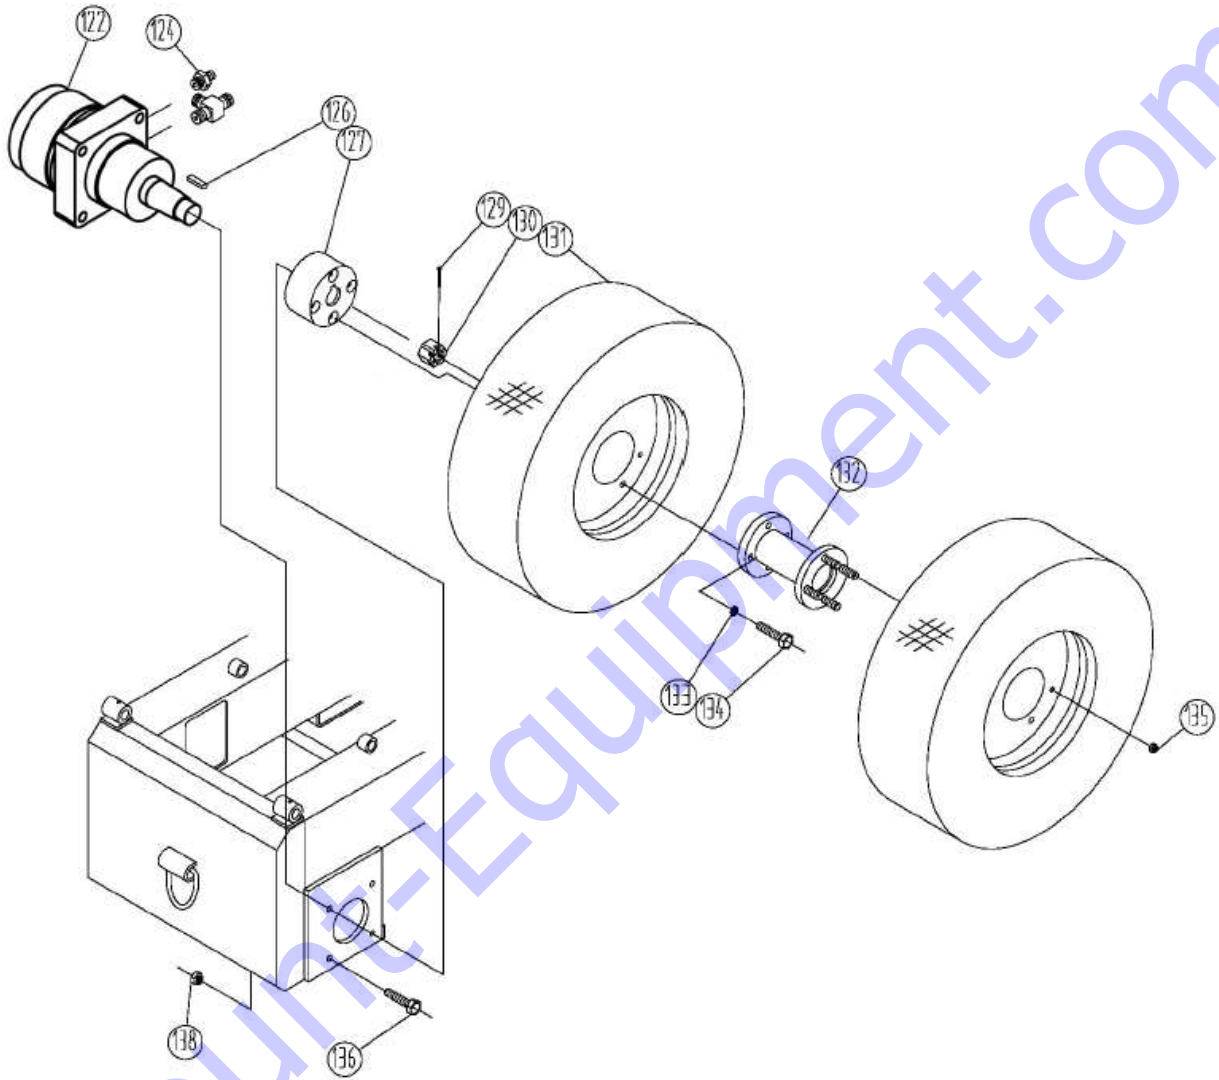

## TABLE OF CONTENTS

<b>PARTS LIST</b>	<b>3</b>
<b>PARTS LIST</b>	<b>18</b>

Discount-Equipment.com

**PARTS LIST**

**PARTS LIST**

Item #	Part #	Description	QTY	Remarks
*1	50622	LOCKNUT - M6	4	
*2	14447	FLAT WASHER, M6	4	
*3	60003	HOLD DOWN BAR	1	
*4	60004	POSITIVE WIRE	1	
*5	60005	BATTERY	1	
*6	60006	NEGATIVE WIRE	1	
*7	60007	THREADED ROD	2	
8	21356	HONDA GX390 - ELECTRIC START	1	
	21335	HONDA GX390 - RECOIL START	1	
	21390	B&S VANGUARD 18HP - ELECTRIC START	1	
9	60009	KEY, 1/4" SQ X 1 3/4" LG	1	
10	13888	(DB17) HHCS 3/8"-16 X 3" LG	4	
	10103	(DB21) HHCS 5/16"-18 x 3" LG	4	
11	10905	(DB17) FLAT WASHER 3/8"	6	
	11586	(DB21) FLAT WASHER 5/16"	4	
12	10317	(DB17) LOCKNUT 3/8"-16	4	
	10108	(DB21) LOCKNUT 5/16"-18	4	
13	60013	CHASSIS ASSEMBLY	1	
14	10187	ISOLATION MOUNT	4	
15	60015	FITTING, 5/8" MJIC-MORB	5	
17	60017	PUMP HOUSING	1	
18	60259	HOSE, TANK TO PUMP	1	BEFORE SERIAL# 709000
	60277	SUCTION HOSE, TANK TO PUMP	1	AFTER SERIAL# 709000
21	60021	FITTING, 3/8" MJIC-MORB	2	
23	60023	HOSE, PUMP TO TANK (BEFORE SERIAL	1	
24	10317	LOCKNUT 3/8"-16	1	
25	760515	HYDRAULIC PUMP	1	
26	60015	FITTING, 5/8" MJIC-MORB	1	BEFORE SERIAL# 709000
	60321	FITTING, -12 MJIC X -10 MORB (USE WITH 60277)	1	AFTER SERIAL # 709000
28	10905	FLAT WASHER 3/8"	4	
29	10506	HHCS 3/8"-16 X 2 1/2" LG	4	
30	31135	SHCS M6-1.0 X 16MM LG	4	
31	14448	LOCK WASHER M6	4	
32	60032	FAN	1	
33	10056	SET SCREW M8-1.25 X 25MM LG	4	
34	60034	SHAFT COUPLING A	1	