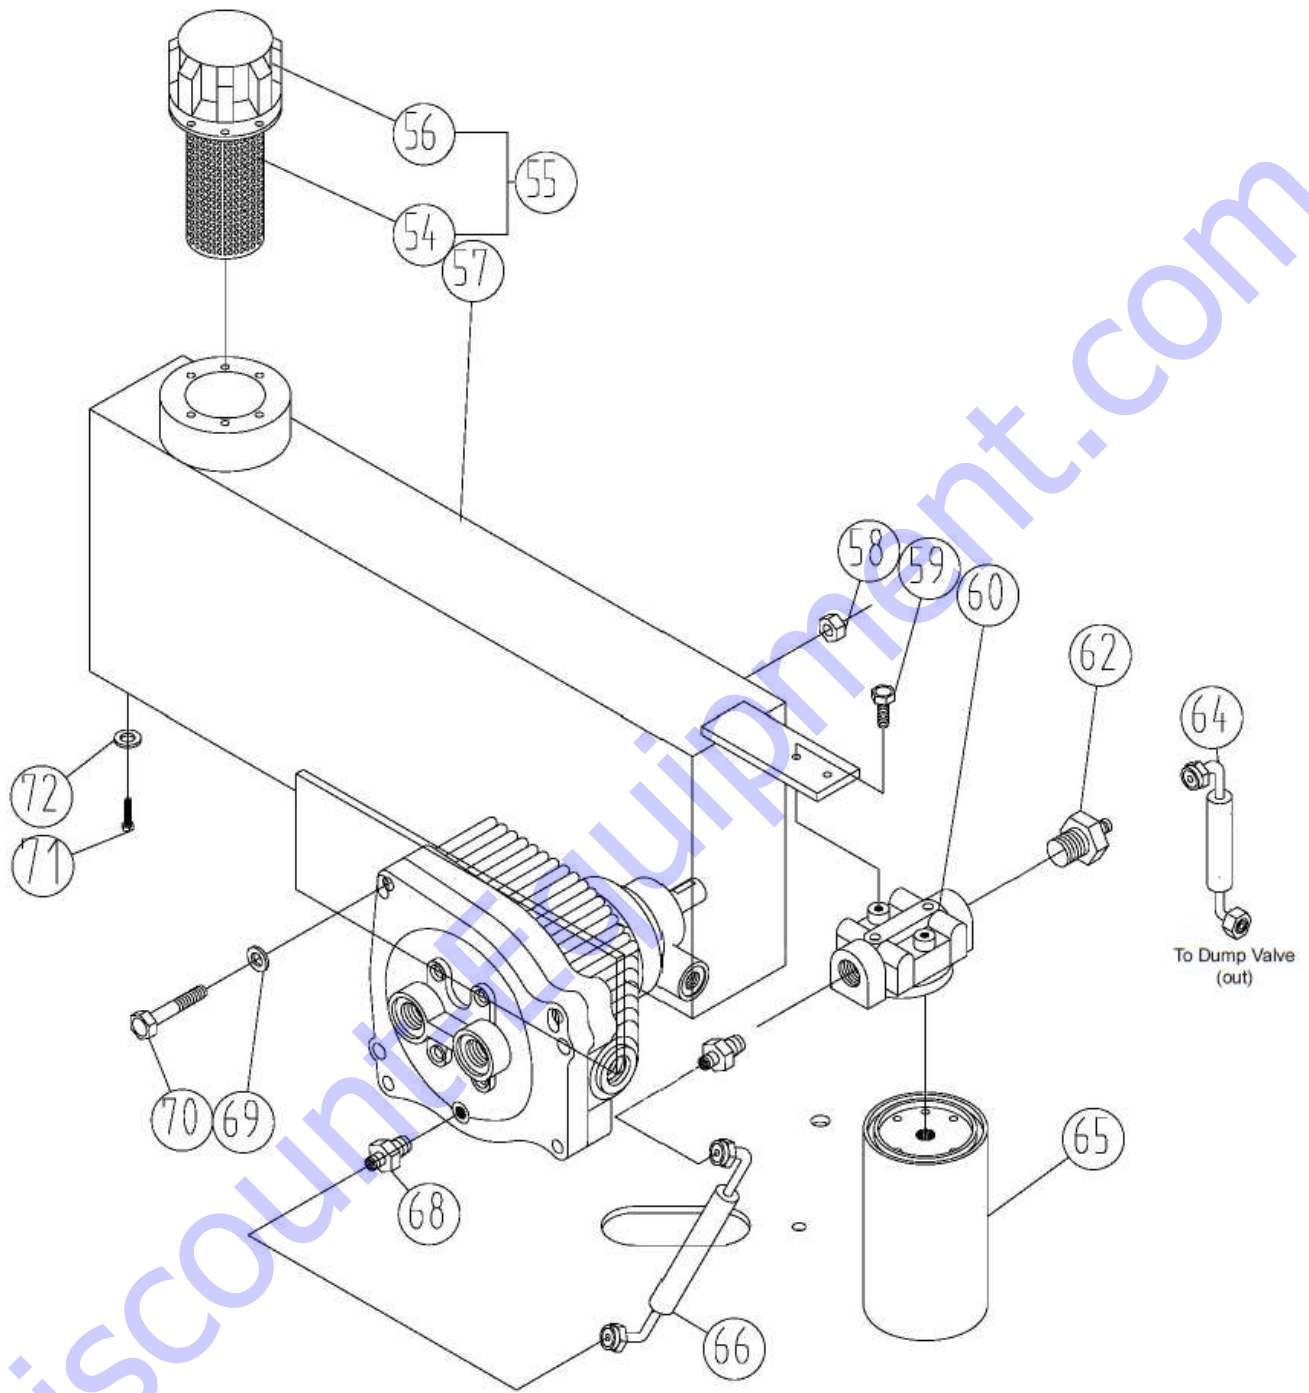

## TABLE OF CONTENTS

<b>PARTS LIST</b>	<b>3</b>
<b>PARTS LIST</b>	<b>18</b>

Discount-Equipment.com

**PARTS LIST**

**PARTS LIST**

Item #	Part #	Description	QTY	Remarks
*1	50622	LOCKNUT - M6	4	
*2	14447	FLAT WASHER, M6	4	
*3	60003	HOLD DOWN BAR	1	
*4	60004	POSITIVE WIRE	1	
*5	60005	BATTERY	1	
*6	60006	NEGATIVE WIRE	1	
*7	60007	THREADED ROD	2	
8	21356	HONDA GX390 - ELECTRIC START	1	
	21335	HONDA GX390 - RECOIL START	1	
	21390	B&S VANGUARD 18HP - ELECTRIC START	1	
9	60009	KEY, 1/4" SQ X 1 3/4" LG	1	
10	13888	(DB17) HHCS 3/8"-16 X 3" LG	4	
	10103	(DB21) HHCS 5/16"-18 x 3" LG	4	
11	10905	(DB17) FLAT WASHER 3/8"	6	
	11586	(DB21) FLAT WASHER 5/16"	4	
12	10317	(DB17) LOCKNUT 3/8"-16	4	
	10108	(DB21) LOCKNUT 5/16"-18	4	
13	60013	CHASSIS ASSEMBLY	1	
14	10187	ISOLATION MOUNT	4	
15	60015	FITTING, 5/8" MJIC-MORB	5	
17	60017	PUMP HOUSING	1	
18	60259	HOSE, TANK TO PUMP	1	BEFORE SERIAL# 709000
	60277	SUCTION HOSE, TANK TO PUMP	1	AFTER SERIAL# 709000
21	60021	FITTING, 3/8" MJIC-MORB	2	
23	60023	HOSE, PUMP TO TANK (BEFORE SERIAL	1	
24	10317	LOCKNUT 3/8"-16	1	
25	760515	HYDRAULIC PUMP	1	
26	60015	FITTING, 5/8" MJIC-MORB	1	BEFORE SERIAL# 709000
	60321	FITTING, -12 MJIC X -10 MORB (USE WITH 60277)	1	AFTER SERIAL # 709000
28	10905	FLAT WASHER 3/8"	4	
29	10506	HHCS 3/8"-16 X 2 1/2" LG	4	
30	31135	SHCS M6-1.0 X 16MM LG	4	
31	14448	LOCK WASHER M6	4	
32	60032	FAN	1	
33	10056	SET SCREW M8-1.25 X 25MM LG	4	
34	60034	SHAFT COUPLING A	1	