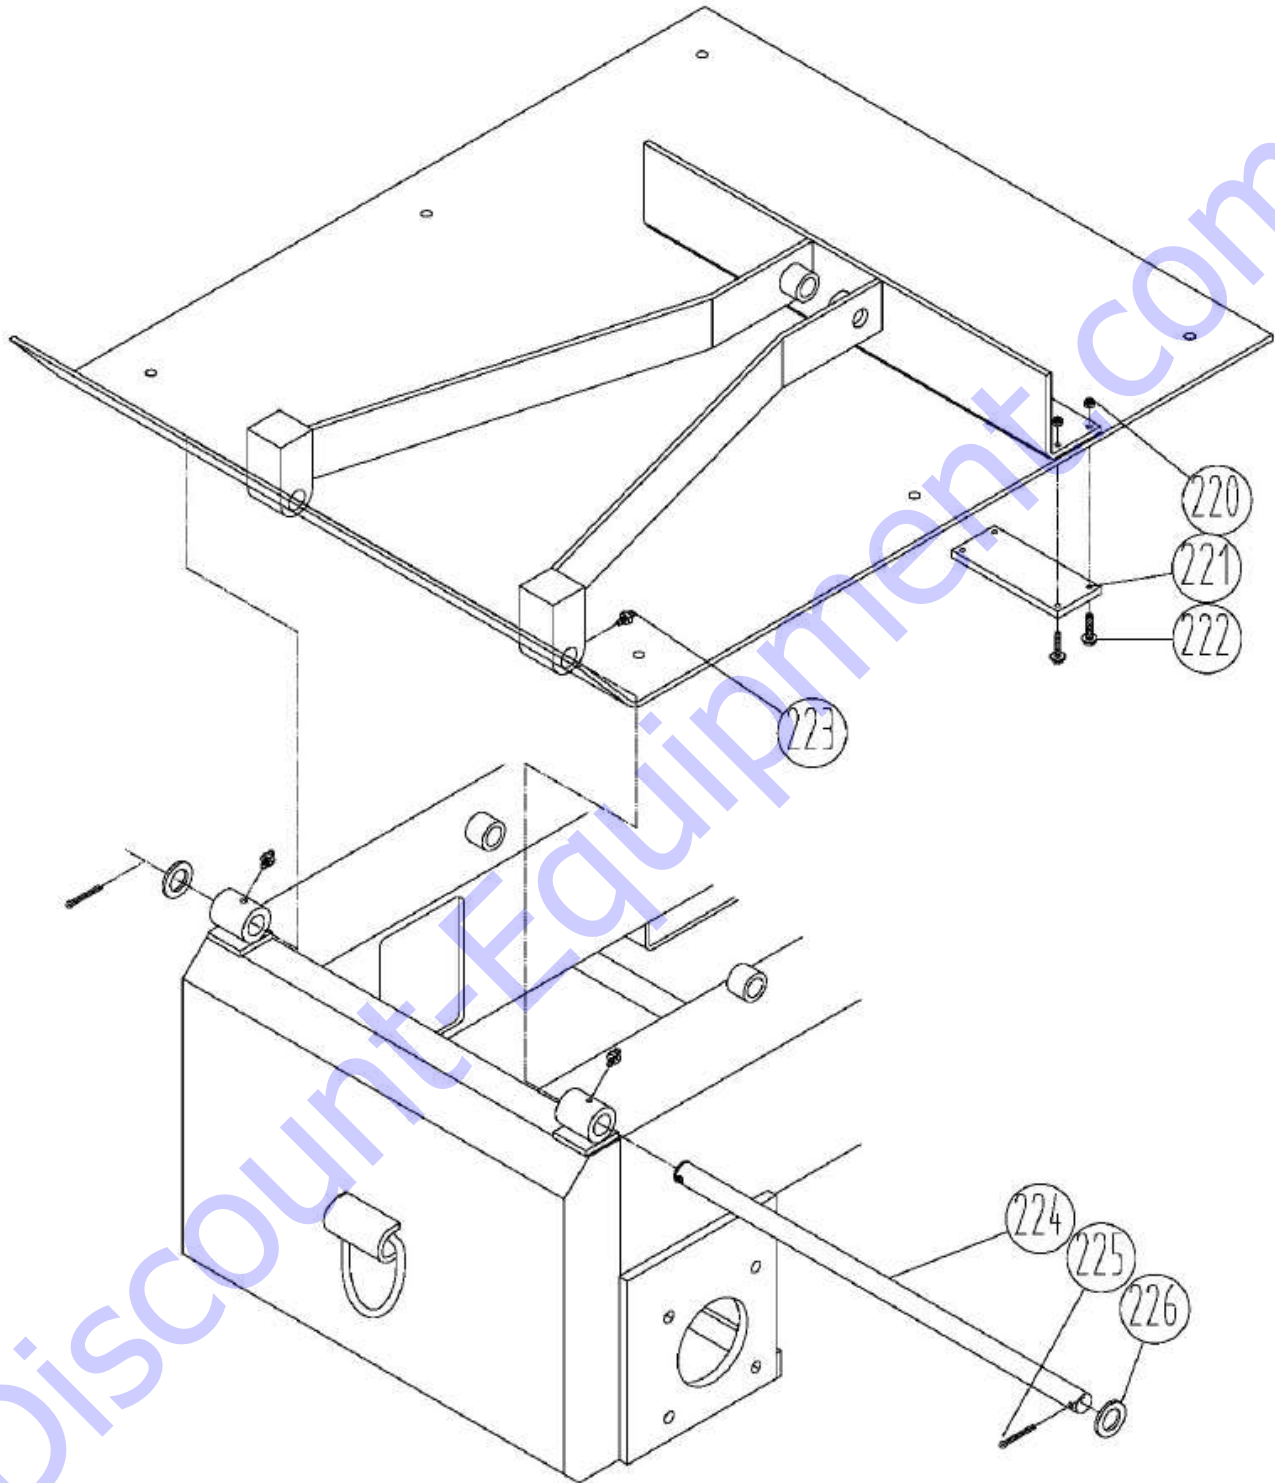

## TABLE OF CONTENTS

<b>PARTS LIST</b>	<b>3</b>
<b>PARTS LIST</b>	<b>18</b>

Discount-Equipment.com

**PARTS LIST**

**PARTS LIST**

Item #	Part #	Description	QTY	Remarks
*1	50622	LOCKNUT - M6	4	
*2	14447	FLAT WASHER, M6	4	
*3	60003	HOLD DOWN BAR	1	
*4	60004	POSITIVE WIRE	1	
*5	60005	BATTERY	1	
*6	60006	NEGATIVE WIRE	1	
*7	60007	THREADED ROD	2	
8	21356	HONDA GX390 - ELECTRIC START	1	
	21335	HONDA GX390 - RECOIL START	1	
	21390	B&S VANGUARD 18HP - ELECTRIC START	1	
9	60009	KEY, 1/4" SQ X 1 3/4" LG	1	
10	13888	(DB17) HHCS 3/8"-16 X 3" LG	4	
	10103	(DB21) HHCS 5/16"-18 x 3" LG	4	
11	10905	(DB17) FLAT WASHER 3/8"	6	
	11586	(DB21) FLAT WASHER 5/16"	4	
12	10317	(DB17) LOCKNUT 3/8"-16	4	
	10108	(DB21) LOCKNUT 5/16"-18	4	
13	60013	CHASSIS ASSEMBLY	1	
14	10187	ISOLATION MOUNT	4	
15	60015	FITTING, 5/8" MJIC-MORB	5	
17	60017	PUMP HOUSING	1	
18	60259	HOSE, TANK TO PUMP	1	BEFORE SERIAL# 709000
	60277	SUCTION HOSE, TANK TO PUMP	1	AFTER SERIAL# 709000
21	60021	FITTING, 3/8" MJIC-MORB	2	
23	60023	HOSE, PUMP TO TANK (BEFORE SERIAL	1	
24	10317	LOCKNUT 3/8"-16	1	
25	760515	HYDRAULIC PUMP	1	
26	60015	FITTING, 5/8" MJIC-MORB	1	BEFORE SERIAL# 709000
	60321	FITTING, -12 MJIC X -10 MORB (USE WITH 60277)	1	AFTER SERIAL # 709000
28	10905	FLAT WASHER 3/8"	4	
29	10506	HHCS 3/8"-16 X 2 1/2" LG	4	
30	31135	SHCS M6-1.0 X 16MM LG	4	
31	14448	LOCK WASHER M6	4	
32	60032	FAN	1	
33	10056	SET SCREW M8-1.25 X 25MM LG	4	
34	60034	SHAFT COUPLING A	1	