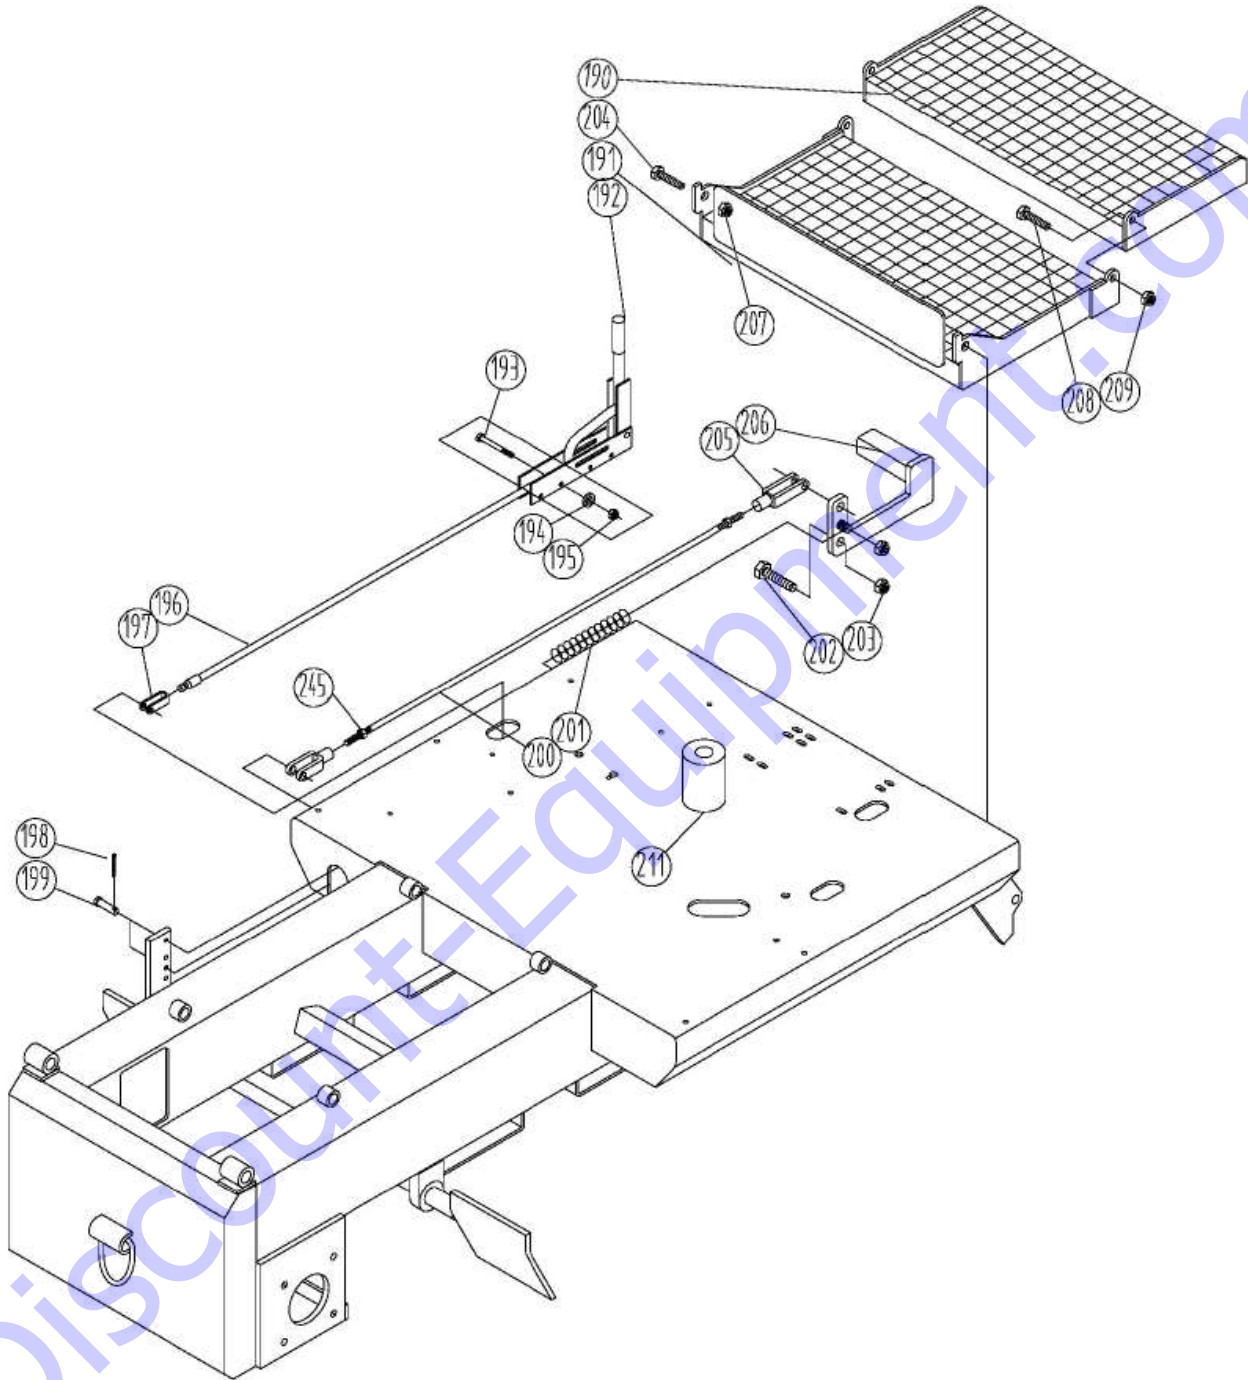

## TABLE OF CONTENTS

<b>PARTS LIST</b>	<b>3</b>
<b>PARTS LIST</b>	<b>18</b>

Discount-Equipment.com

**PARTS LIST**

**PARTS LIST**

Item #	Part #	Description	QTY	Remarks
*1	50622	LOCKNUT - M6	4	
*2	14447	FLAT WASHER, M6	4	
*3	60003	HOLD DOWN BAR	1	
*4	60004	POSITIVE WIRE	1	
*5	60005	BATTERY	1	
*6	60006	NEGATIVE WIRE	1	
*7	60007	THREADED ROD	2	
8	21356	HONDA GX390 - ELECTRIC START	1	
	21335	HONDA GX390 - RECOIL START	1	
	21390	B&S VANGUARD 18HP - ELECTRIC START	1	
9	60009	KEY, 1/4" SQ X 1 3/4" LG	1	
10	13888	(DB17) HHCS 3/8"-16 X 3" LG	4	
	10103	(DB21) HHCS 5/16"-18 x 3" LG	4	
11	10905	(DB17) FLAT WASHER 3/8"	6	
	11586	(DB21) FLAT WASHER 5/16"	4	
12	10317	(DB17) LOCKNUT 3/8"-16	4	
	10108	(DB21) LOCKNUT 5/16"-18	4	
13	60013	CHASSIS ASSEMBLY	1	
14	10187	ISOLATION MOUNT	4	
15	60015	FITTING, 5/8" MJIC-MORB	5	
17	60017	PUMP HOUSING	1	
18	60259	HOSE, TANK TO PUMP	1	BEFORE SERIAL# 709000
	60277	SUCTION HOSE, TANK TO PUMP	1	AFTER SERIAL# 709000
21	60021	FITTING, 3/8" MJIC-MORB	2	
23	60023	HOSE, PUMP TO TANK (BEFORE SERIAL	1	
24	10317	LOCKNUT 3/8"-16	1	
25	760515	HYDRAULIC PUMP	1	
26	60015	FITTING, 5/8" MJIC-MORB	1	BEFORE SERIAL# 709000
	60321	FITTING, -12 MJIC X -10 MORB (USE WITH 60277)	1	AFTER SERIAL # 709000
28	10905	FLAT WASHER 3/8"	4	
29	10506	HHCS 3/8"-16 X 2 1/2" LG	4	
30	31135	SHCS M6-1.0 X 16MM LG	4	
31	14448	LOCK WASHER M6	4	
32	60032	FAN	1	
33	10056	SET SCREW M8-1.25 X 25MM LG	4	
34	60034	SHAFT COUPLING A	1	