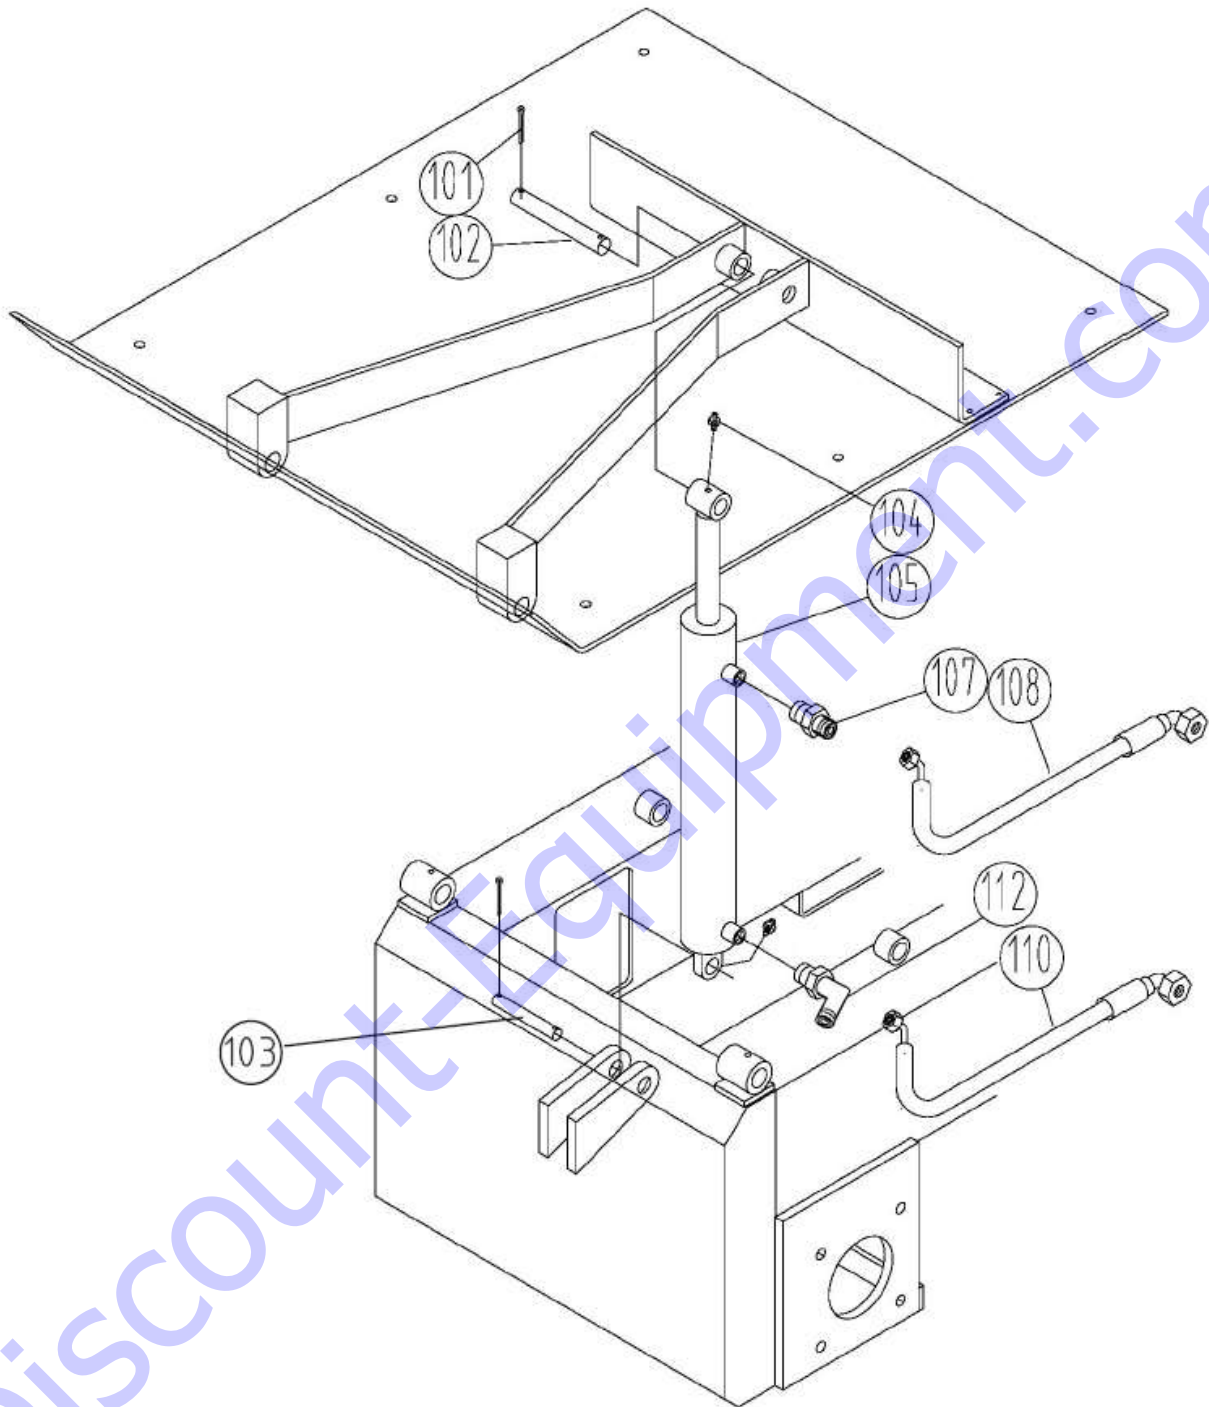

## TABLE OF CONTENTS

<b>PARTS LIST</b>	<b>3</b>
<b>PARTS LIST</b>	<b>18</b>

Discount-Equipment.com

**PARTS LIST**

**PARTS LIST**

Item #	Part #	Description	QTY	Remarks
*1	50622	LOCKNUT - M6	4	
*2	14447	FLAT WASHER, M6	4	
*3	60003	HOLD DOWN BAR	1	
*4	60004	POSITIVE WIRE	1	
*5	60005	BATTERY	1	
*6	60006	NEGATIVE WIRE	1	
*7	60007	THREADED ROD	2	
8	21356	HONDA GX390 - ELECTRIC START	1	
	21335	HONDA GX390 - RECOIL START	1	
	21390	B&S VANGUARD 18HP - ELECTRIC START	1	
9	60009	KEY, 1/4" SQ X 1 3/4" LG	1	
10	13888	(DB17) HHCS 3/8"-16 X 3" LG	4	
	10103	(DB21) HHCS 5/16"-18 x 3" LG	4	
11	10905	(DB17) FLAT WASHER 3/8"	6	
	11586	(DB21) FLAT WASHER 5/16"	4	
12	10317	(DB17) LOCKNUT 3/8"-16	4	
	10108	(DB21) LOCKNUT 5/16"-18	4	
13	60013	CHASSIS ASSEMBLY	1	
14	10187	ISOLATION MOUNT	4	
15	60015	FITTING, 5/8" MJIC-MORB	5	
17	60017	PUMP HOUSING	1	
18	60259	HOSE, TANK TO PUMP	1	BEFORE SERIAL# 709000
	60277	SUCTION HOSE, TANK TO PUMP	1	AFTER SERIAL# 709000
21	60021	FITTING, 3/8" MJIC-MORB	2	
23	60023	HOSE, PUMP TO TANK (BEFORE SERIAL	1	
24	10317	LOCKNUT 3/8"-16	1	
25	760515	HYDRAULIC PUMP	1	
26	60015	FITTING, 5/8" MJIC-MORB	1	BEFORE SERIAL# 709000
	60321	FITTING, -12 MJIC X -10 MORB (USE WITH 60277)	1	AFTER SERIAL # 709000
28	10905	FLAT WASHER 3/8"	4	
29	10506	HHCS 3/8"-16 X 2 1/2" LG	4	
30	31135	SHCS M6-1.0 X 16MM LG	4	
31	14448	LOCK WASHER M6	4	
32	60032	FAN	1	
33	10056	SET SCREW M8-1.25 X 25MM LG	4	
34	60034	SHAFT COUPLING A	1	