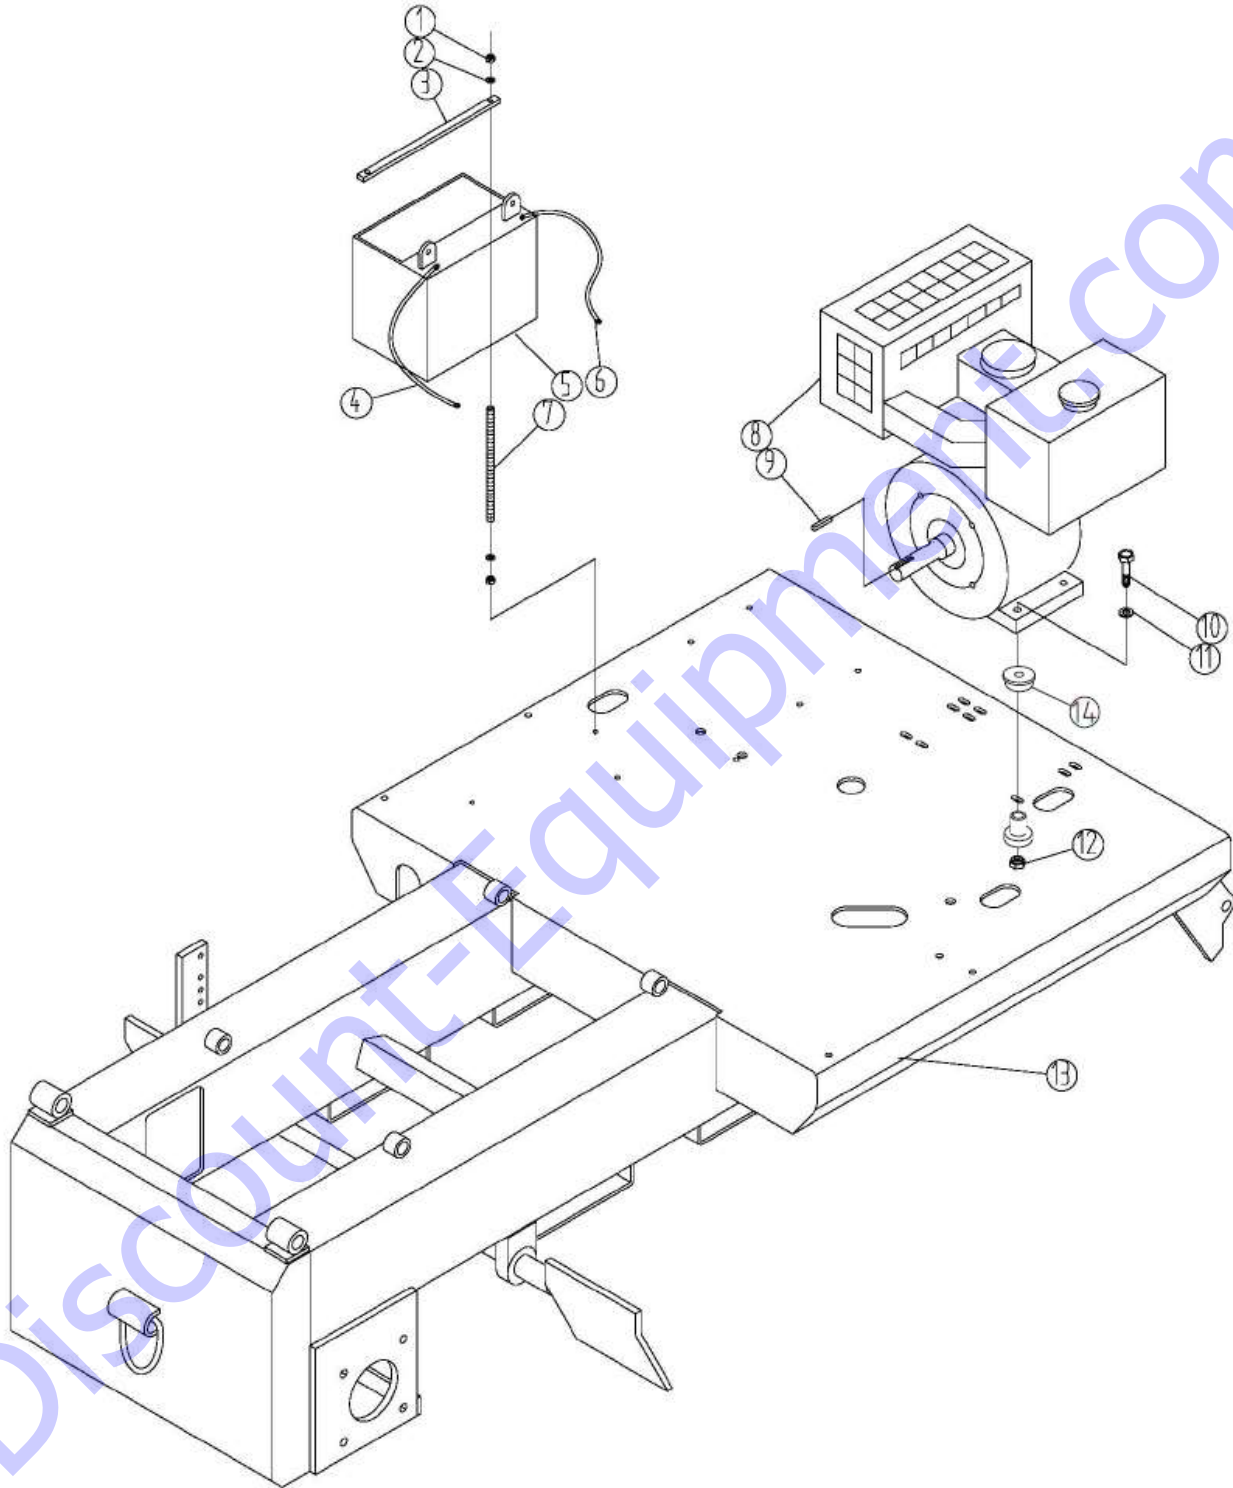

## TABLE OF CONTENTS

<b>PARTS LIST</b>	<b>3</b>
<b>PARTS LIST</b>	<b>18</b>

Discount-Equipment.com

**PARTS LIST**

**PARTS LIST**

Item #	Part #	Description	QTY	Remarks
*1	50622	LOCKNUT - M6	4	
*2	14447	FLAT WASHER, M6	4	
*3	60003	HOLD DOWN BAR	1	
*4	60004	POSITIVE WIRE	1	
*5	60005	BATTERY	1	
*6	60006	NEGATIVE WIRE	1	
*7	60007	THREADED ROD	2	
8	21356	HONDA GX390 - ELECTRIC START	1	
	21335	HONDA GX390 - RECOIL START	1	
	21390	B&S VANGUARD 18HP - ELECTRIC START	1	
9	60009	KEY, 1/4" SQ X 1 3/4" LG	1	
10	13888	(DB17) HHCS 3/8"-16 X 3" LG	4	
	10103	(DB21) HHCS 5/16"-18 x 3" LG	4	
11	10905	(DB17) FLAT WASHER 3/8"	6	
	11586	(DB21) FLAT WASHER 5/16"	4	
12	10317	(DB17) LOCKNUT 3/8"-16	4	
	10108	(DB21) LOCKNUT 5/16"-18	4	
13	60013	CHASSIS ASSEMBLY	1	
14	10187	ISOLATION MOUNT	4	
15	60015	FITTING, 5/8" MJIC-MORB	5	
17	60017	PUMP HOUSING	1	
18	60259	HOSE, TANK TO PUMP	1	BEFORE SERIAL# 709000
	60277	SUCTION HOSE, TANK TO PUMP	1	AFTER SERIAL# 709000
21	60021	FITTING, 3/8" MJIC-MORB	2	
23	60023	HOSE, PUMP TO TANK (BEFORE SERIAL	1	
24	10317	LOCKNUT 3/8"-16	1	
25	760515	HYDRAULIC PUMP	1	
26	60015	FITTING, 5/8" MJIC-MORB	1	BEFORE SERIAL# 709000
	60321	FITTING, -12 MJIC X -10 MORB (USE WITH 60277)	1	AFTER SERIAL # 709000
28	10905	FLAT WASHER 3/8"	4	
29	10506	HHCS 3/8"-16 X 2 1/2" LG	4	
30	31135	SHCS M6-1.0 X 16MM LG	4	
31	14448	LOCK WASHER M6	4	
32	60032	FAN	1	
33	10056	SET SCREW M8-1.25 X 25MM LG	4	
34	60034	SHAFT COUPLING A	1	