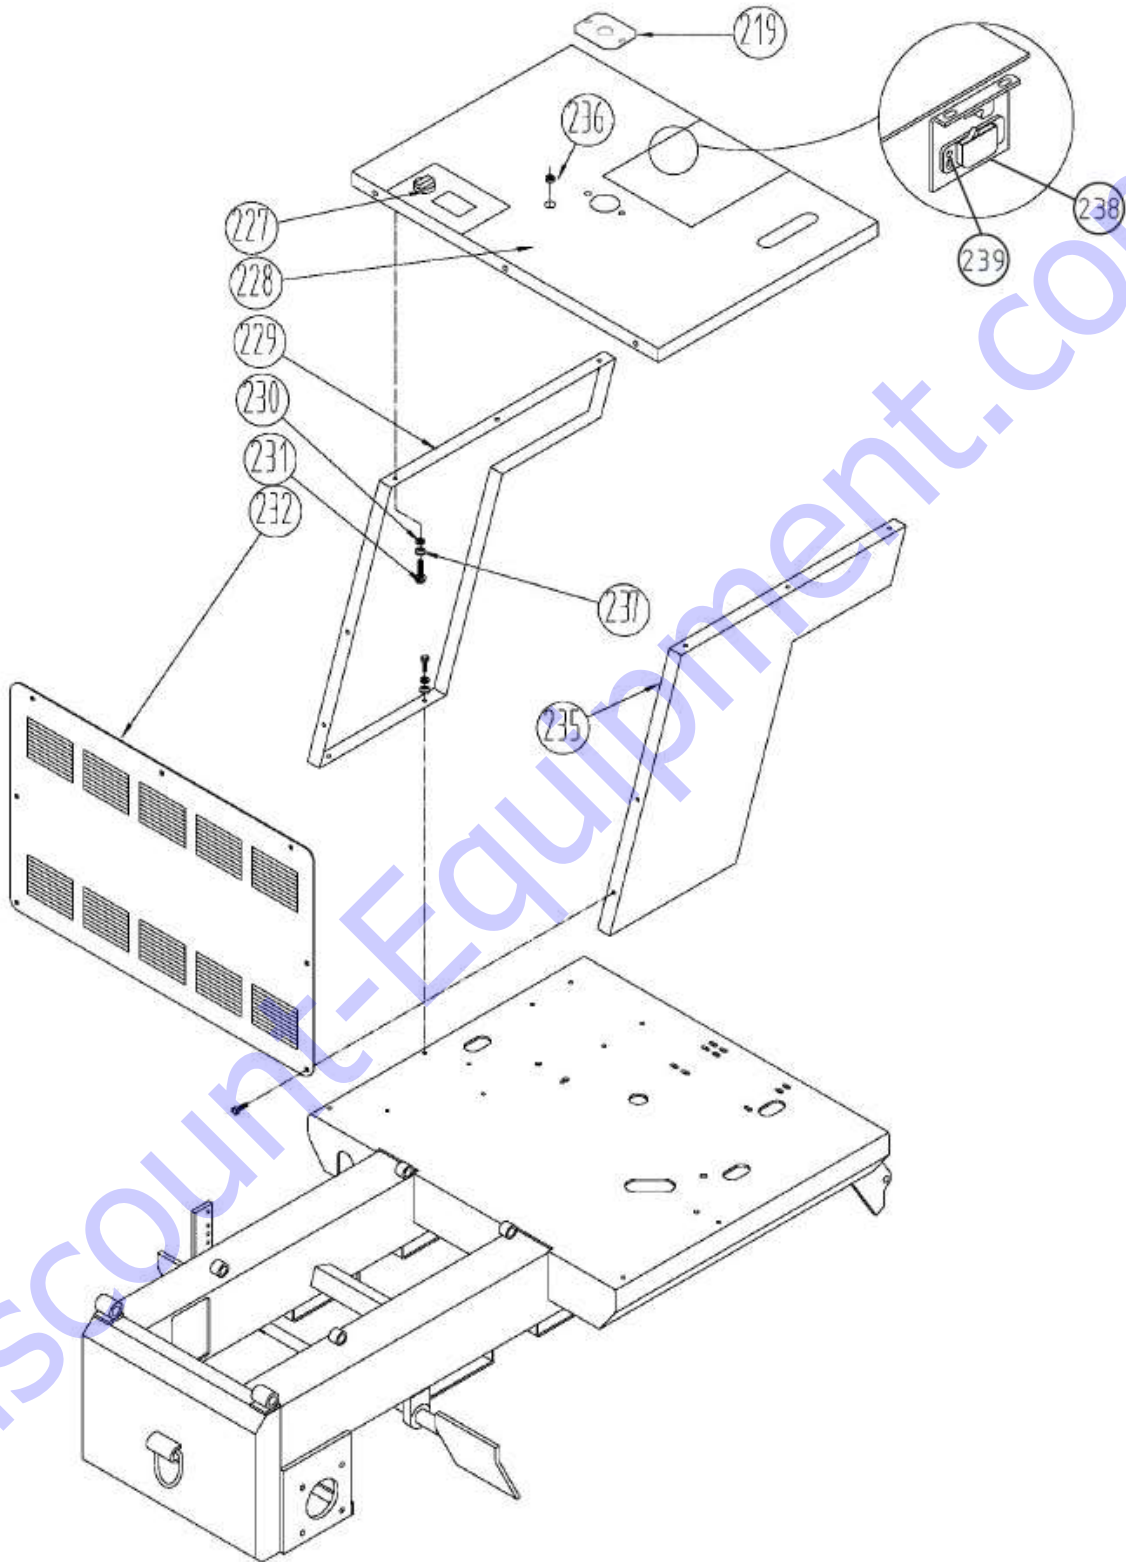

## TABLE OF CONTENTS

<b>PARTS LIST</b>	<b>3</b>
<b>PARTS LIST</b>	<b>18</b>

Discount-Equipment.com

**PARTS LIST**

**PARTS LIST**

Item #	Part #	Description	QTY	Remarks
*1	50622	LOCKNUT - M6	4	
*2	14447	FLAT WASHER, M6	4	
*3	60003	HOLD DOWN BAR	1	
*4	60004	POSITIVE WIRE	1	
*5	60005	BATTERY	1	
*6	60006	NEGATIVE WIRE	1	
*7	60007	THREADED ROD	2	
8	21356	HONDA GX390 - ELECTRIC START	1	
	21335	HONDA GX390 - RECOIL START	1	
	21390	B&S VANGUARD 18HP - ELECTRIC START	1	
9	60009	KEY, 1/4" SQ X 1 3/4" LG	1	
10	13888	(DB17) HHCS 3/8"-16 X 3" LG	4	
	10103	(DB21) HHCS 5/16"-18 x 3" LG	4	
11	10905	(DB17) FLAT WASHER 3/8"	6	
	11586	(DB21) FLAT WASHER 5/16"	4	
12	10317	(DB17) LOCKNUT 3/8"-16	4	
	10108	(DB21) LOCKNUT 5/16"-18	4	
13	60013	CHASSIS ASSEMBLY	1	
14	10187	ISOLATION MOUNT	4	
15	60015	FITTING, 5/8" MJIC-MORB	5	
17	60017	PUMP HOUSING	1	
18	60259	HOSE, TANK TO PUMP	1	BEFORE SERIAL# 709000
	60277	SUCTION HOSE, TANK TO PUMP	1	AFTER SERIAL# 709000
21	60021	FITTING, 3/8" MJIC-MORB	2	
23	60023	HOSE, PUMP TO TANK (BEFORE SERIAL	1	
24	10317	LOCKNUT 3/8"-16	1	
25	760515	HYDRAULIC PUMP	1	
26	60015	FITTING, 5/8" MJIC-MORB	1	BEFORE SERIAL# 709000
	60321	FITTING, -12 MJIC X -10 MORB (USE WITH 60277)	1	AFTER SERIAL # 709000
28	10905	FLAT WASHER 3/8"	4	
29	10506	HHCS 3/8"-16 X 2 1/2" LG	4	
30	31135	SHCS M6-1.0 X 16MM LG	4	
31	14448	LOCK WASHER M6	4	
32	60032	FAN	1	
33	10056	SET SCREW M8-1.25 X 25MM LG	4	
34	60034	SHAFT COUPLING A	1	