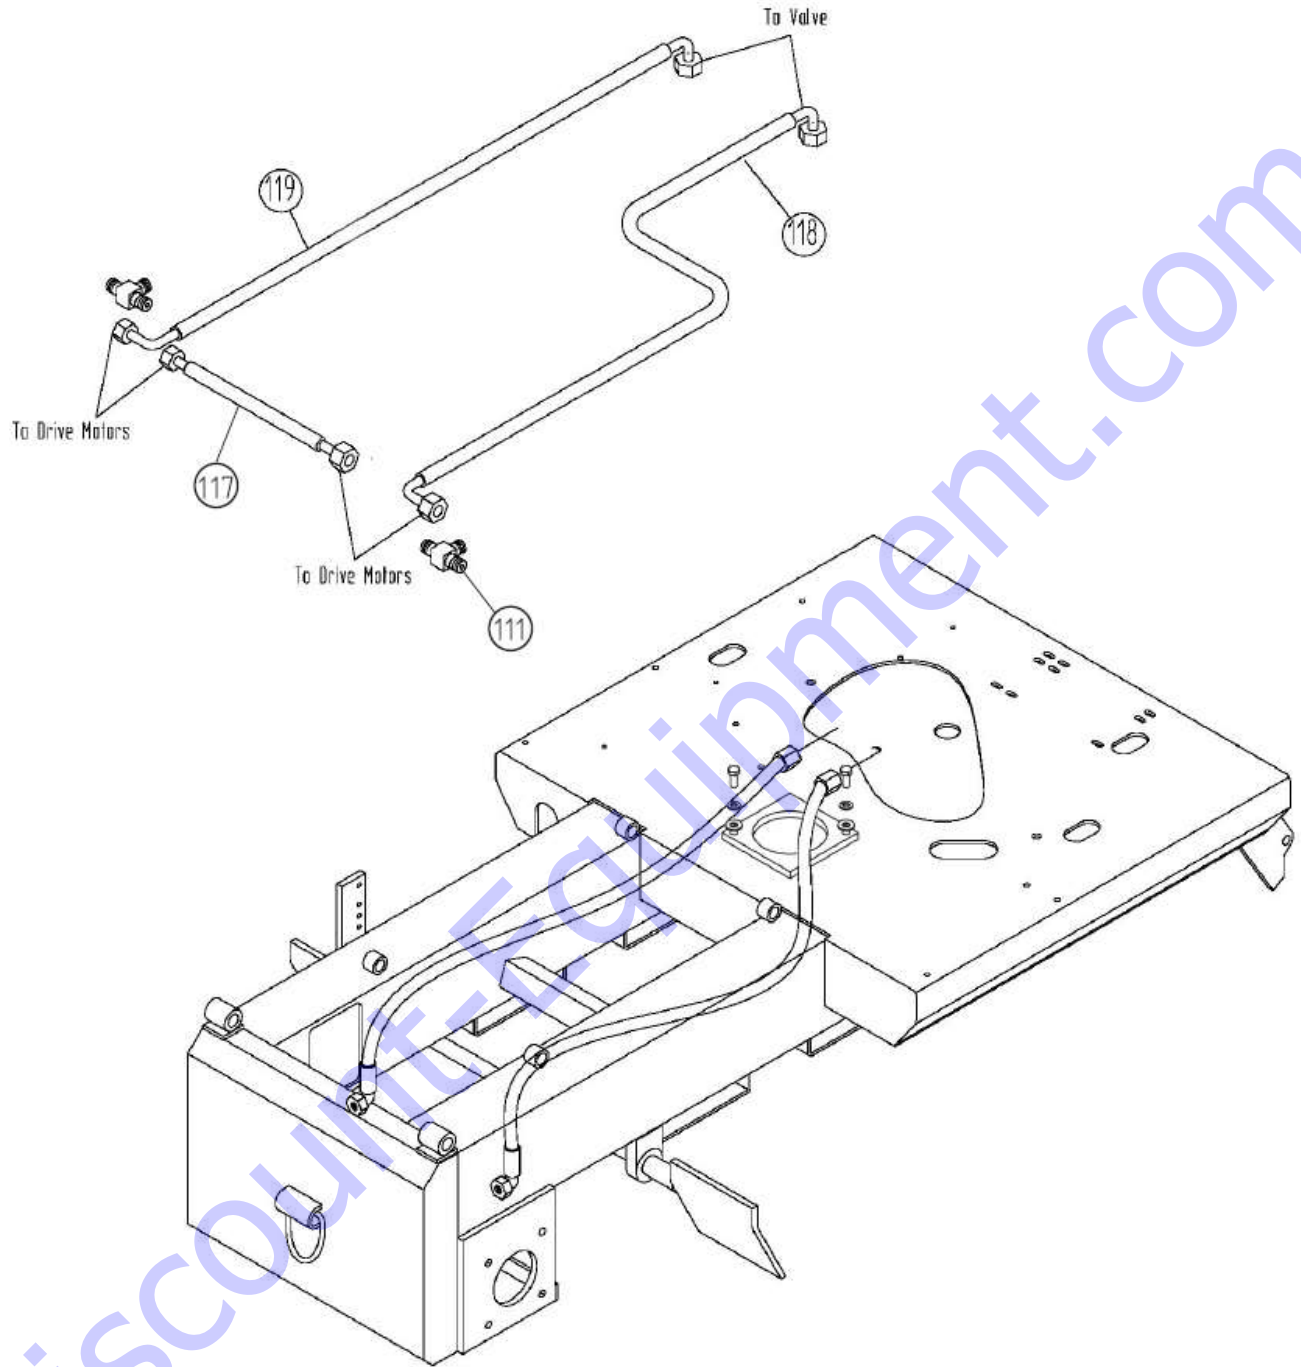

## TABLE OF CONTENTS

<b>PARTS LIST</b>	<b>3</b>
<b>PARTS LIST</b>	<b>18</b>

Discount-Equipment.com

**PARTS LIST**

**PARTS LIST**

Item #	Part #	Description	QTY	Remarks
*1	50622	LOCKNUT - M6	4	
*2	14447	FLAT WASHER, M6	4	
*3	60003	HOLD DOWN BAR	1	
*4	60004	POSITIVE WIRE	1	
*5	60005	BATTERY	1	
*6	60006	NEGATIVE WIRE	1	
*7	60007	THREADED ROD	2	
8	21356	HONDA GX390 - ELECTRIC START	1	
	21335	HONDA GX390 - RECOIL START	1	
	21390	B&S VANGUARD 18HP - ELECTRIC START	1	
9	60009	KEY, 1/4" SQ X 1 3/4" LG	1	
10	13888	(DB17) HHCS 3/8"-16 X 3" LG	4	
	10103	(DB21) HHCS 5/16"-18 x 3" LG	4	
11	10905	(DB17) FLAT WASHER 3/8"	6	
	11586	(DB21) FLAT WASHER 5/16"	4	
12	10317	(DB17) LOCKNUT 3/8"-16	4	
	10108	(DB21) LOCKNUT 5/16"-18	4	
13	60013	CHASSIS ASSEMBLY	1	
14	10187	ISOLATION MOUNT	4	
15	60015	FITTING, 5/8" MJIC-MORB	5	
17	60017	PUMP HOUSING	1	
18	60259	HOSE, TANK TO PUMP	1	BEFORE SERIAL# 709000
	60277	SUCTION HOSE, TANK TO PUMP	1	AFTER SERIAL# 709000
21	60021	FITTING, 3/8" MJIC-MORB	2	
23	60023	HOSE, PUMP TO TANK (BEFORE SERIAL	1	
24	10317	LOCKNUT 3/8"-16	1	
25	760515	HYDRAULIC PUMP	1	
26	60015	FITTING, 5/8" MJIC-MORB	1	BEFORE SERIAL# 709000
	60321	FITTING, -12 MJIC X -10 MORB (USE WITH 60277)	1	AFTER SERIAL # 709000
28	10905	FLAT WASHER 3/8"	4	
29	10506	HHCS 3/8"-16 X 2 1/2" LG	4	
30	31135	SHCS M6-1.0 X 16MM LG	4	
31	14448	LOCK WASHER M6	4	
32	60032	FAN	1	
33	10056	SET SCREW M8-1.25 X 25MM LG	4	
34	60034	SHAFT COUPLING A	1	