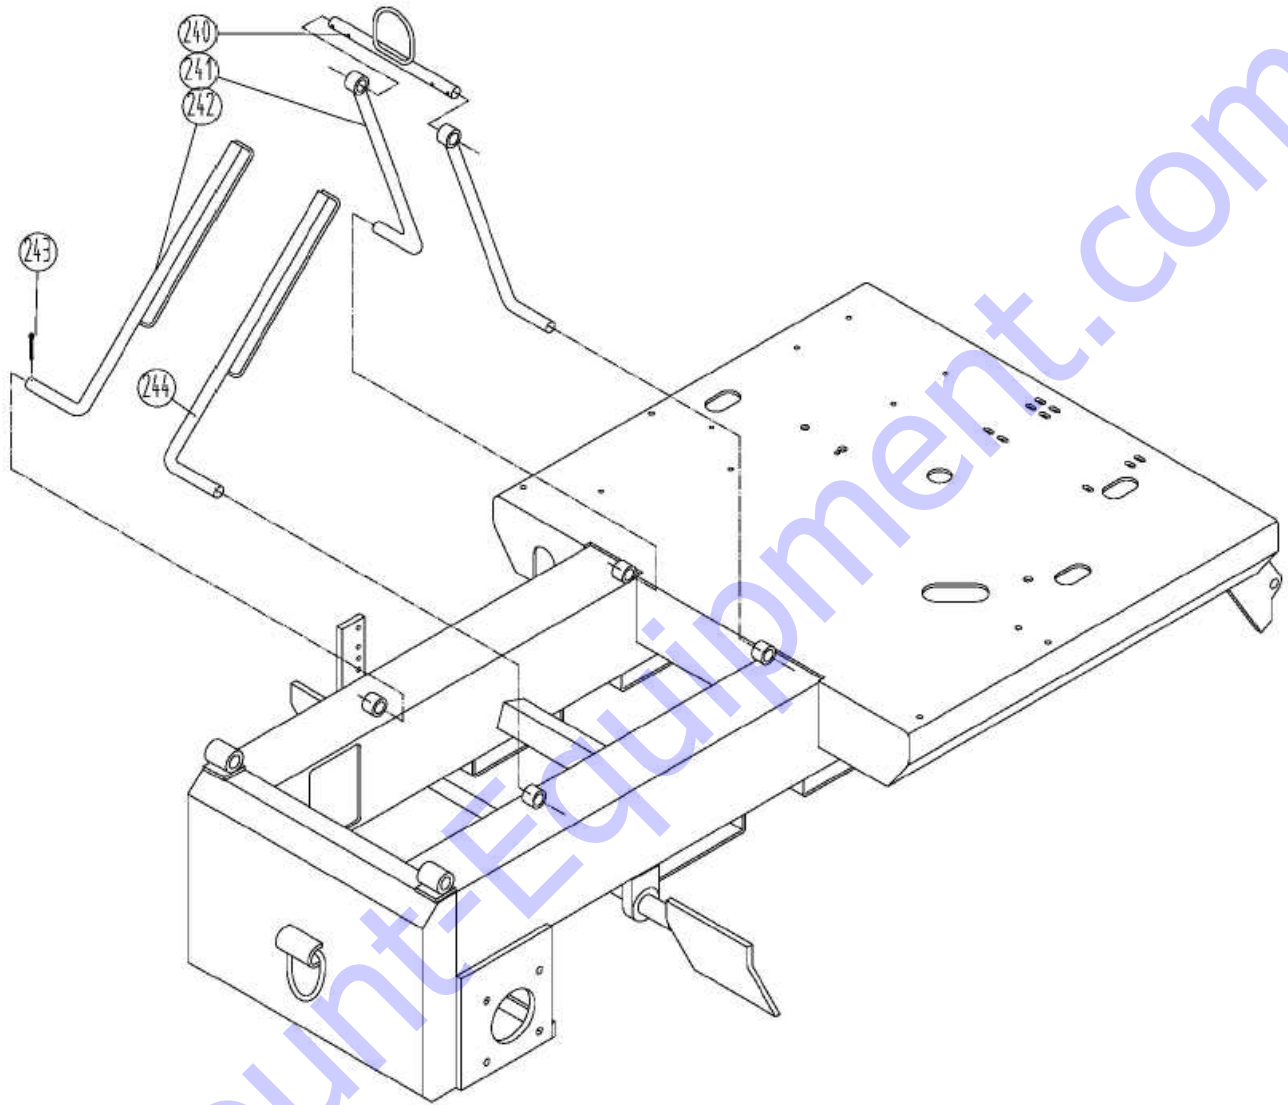

## TABLE OF CONTENTS

<b>PARTS LIST</b>	<b>3</b>
<b>PARTS LIST</b>	<b>18</b>

Discount-Equipment.com

**PARTS LIST**

**PARTS LIST**

Item #	Part #	Description	QTY	Remarks
*1	50622	LOCKNUT - M6	4	
*2	14447	FLAT WASHER, M6	4	
*3	60003	HOLD DOWN BAR	1	
*4	60004	POSITIVE WIRE	1	
*5	60005	BATTERY	1	
*6	60006	NEGATIVE WIRE	1	
*7	60007	THREADED ROD	2	
8	21356	HONDA GX390 - ELECTRIC START	1	
	21335	HONDA GX390 - RECOIL START	1	
	21390	B&S VANGUARD 18HP - ELECTRIC START	1	
9	60009	KEY, 1/4" SQ X 1 3/4" LG	1	
10	13888	(DB17) HHCS 3/8"-16 X 3" LG	4	
	10103	(DB21) HHCS 5/16"-18 x 3" LG	4	
11	10905	(DB17) FLAT WASHER 3/8"	6	
	11586	(DB21) FLAT WASHER 5/16"	4	
12	10317	(DB17) LOCKNUT 3/8"-16	4	
	10108	(DB21) LOCKNUT 5/16"-18	4	
13	60013	CHASSIS ASSEMBLY	1	
14	10187	ISOLATION MOUNT	4	
15	60015	FITTING, 5/8" MJIC-MORB	5	
17	60017	PUMP HOUSING	1	
18	60259	HOSE, TANK TO PUMP	1	BEFORE SERIAL# 709000
	60277	SUCTION HOSE, TANK TO PUMP	1	AFTER SERIAL# 709000
21	60021	FITTING, 3/8" MJIC-MORB	2	
23	60023	HOSE, PUMP TO TANK (BEFORE SERIAL	1	
24	10317	LOCKNUT 3/8"-16	1	
25	760515	HYDRAULIC PUMP	1	
26	60015	FITTING, 5/8" MJIC-MORB	1	BEFORE SERIAL# 709000
	60321	FITTING, -12 MJIC X -10 MORB (USE WITH 60277)	1	AFTER SERIAL # 709000
28	10905	FLAT WASHER 3/8"	4	
29	10506	HHCS 3/8"-16 X 2 1/2" LG	4	
30	31135	SHCS M6-1.0 X 16MM LG	4	
31	14448	LOCK WASHER M6	4	
32	60032	FAN	1	
33	10056	SET SCREW M8-1.25 X 25MM LG	4	
34	60034	SHAFT COUPLING A	1	