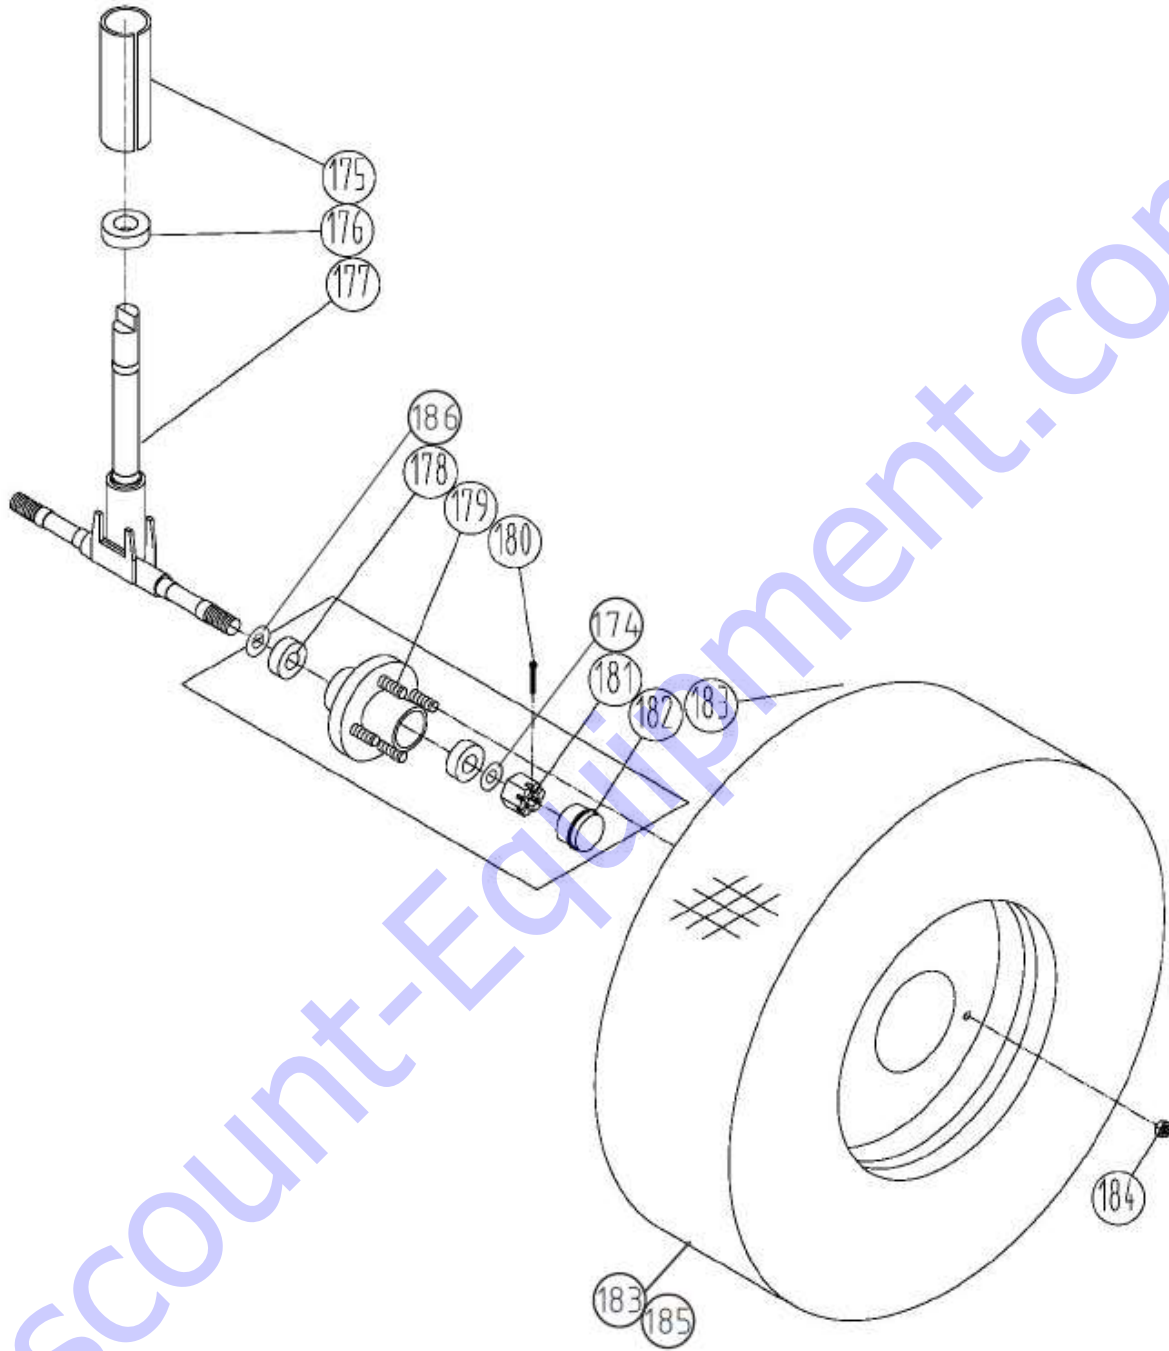

## TABLE OF CONTENTS

<b>PARTS LIST</b>	<b>3</b>
<b>PARTS LIST</b>	<b>18</b>

Discount-Equipment.com

**PARTS LIST**

**PARTS LIST**

Item #	Part #	Description	QTY	Remarks
*1	50622	LOCKNUT - M6	4	
*2	14447	FLAT WASHER, M6	4	
*3	60003	HOLD DOWN BAR	1	
*4	60004	POSITIVE WIRE	1	
*5	60005	BATTERY	1	
*6	60006	NEGATIVE WIRE	1	
*7	60007	THREADED ROD	2	
8	21356	HONDA GX390 - ELECTRIC START	1	
	21335	HONDA GX390 - RECOIL START	1	
	21390	B&S VANGUARD 18HP - ELECTRIC START	1	
9	60009	KEY, 1/4" SQ X 1 3/4" LG	1	
10	13888	(DB17) HHCS 3/8"-16 X 3" LG	4	
	10103	(DB21) HHCS 5/16"-18 x 3" LG	4	
11	10905	(DB17) FLAT WASHER 3/8"	6	
	11586	(DB21) FLAT WASHER 5/16"	4	
12	10317	(DB17) LOCKNUT 3/8"-16	4	
	10108	(DB21) LOCKNUT 5/16"-18	4	
13	60013	CHASSIS ASSEMBLY	1	
14	10187	ISOLATION MOUNT	4	
15	60015	FITTING, 5/8" MJIC-MORB	5	
17	60017	PUMP HOUSING	1	
18	60259	HOSE, TANK TO PUMP	1	BEFORE SERIAL# 709000
	60277	SUCTION HOSE, TANK TO PUMP	1	AFTER SERIAL# 709000
21	60021	FITTING, 3/8" MJIC-MORB	2	
23	60023	HOSE, PUMP TO TANK (BEFORE SERIAL	1	
24	10317	LOCKNUT 3/8"-16	1	
25	760515	HYDRAULIC PUMP	1	
26	60015	FITTING, 5/8" MJIC-MORB	1	BEFORE SERIAL# 709000
	60321	FITTING, -12 MJIC X -10 MORB (USE WITH 60277)	1	AFTER SERIAL # 709000
28	10905	FLAT WASHER 3/8"	4	
29	10506	HHCS 3/8"-16 X 2 1/2" LG	4	
30	31135	SHCS M6-1.0 X 16MM LG	4	
31	14448	LOCK WASHER M6	4	
32	60032	FAN	1	
33	10056	SET SCREW M8-1.25 X 25MM LG	4	
34	60034	SHAFT COUPLING A	1	