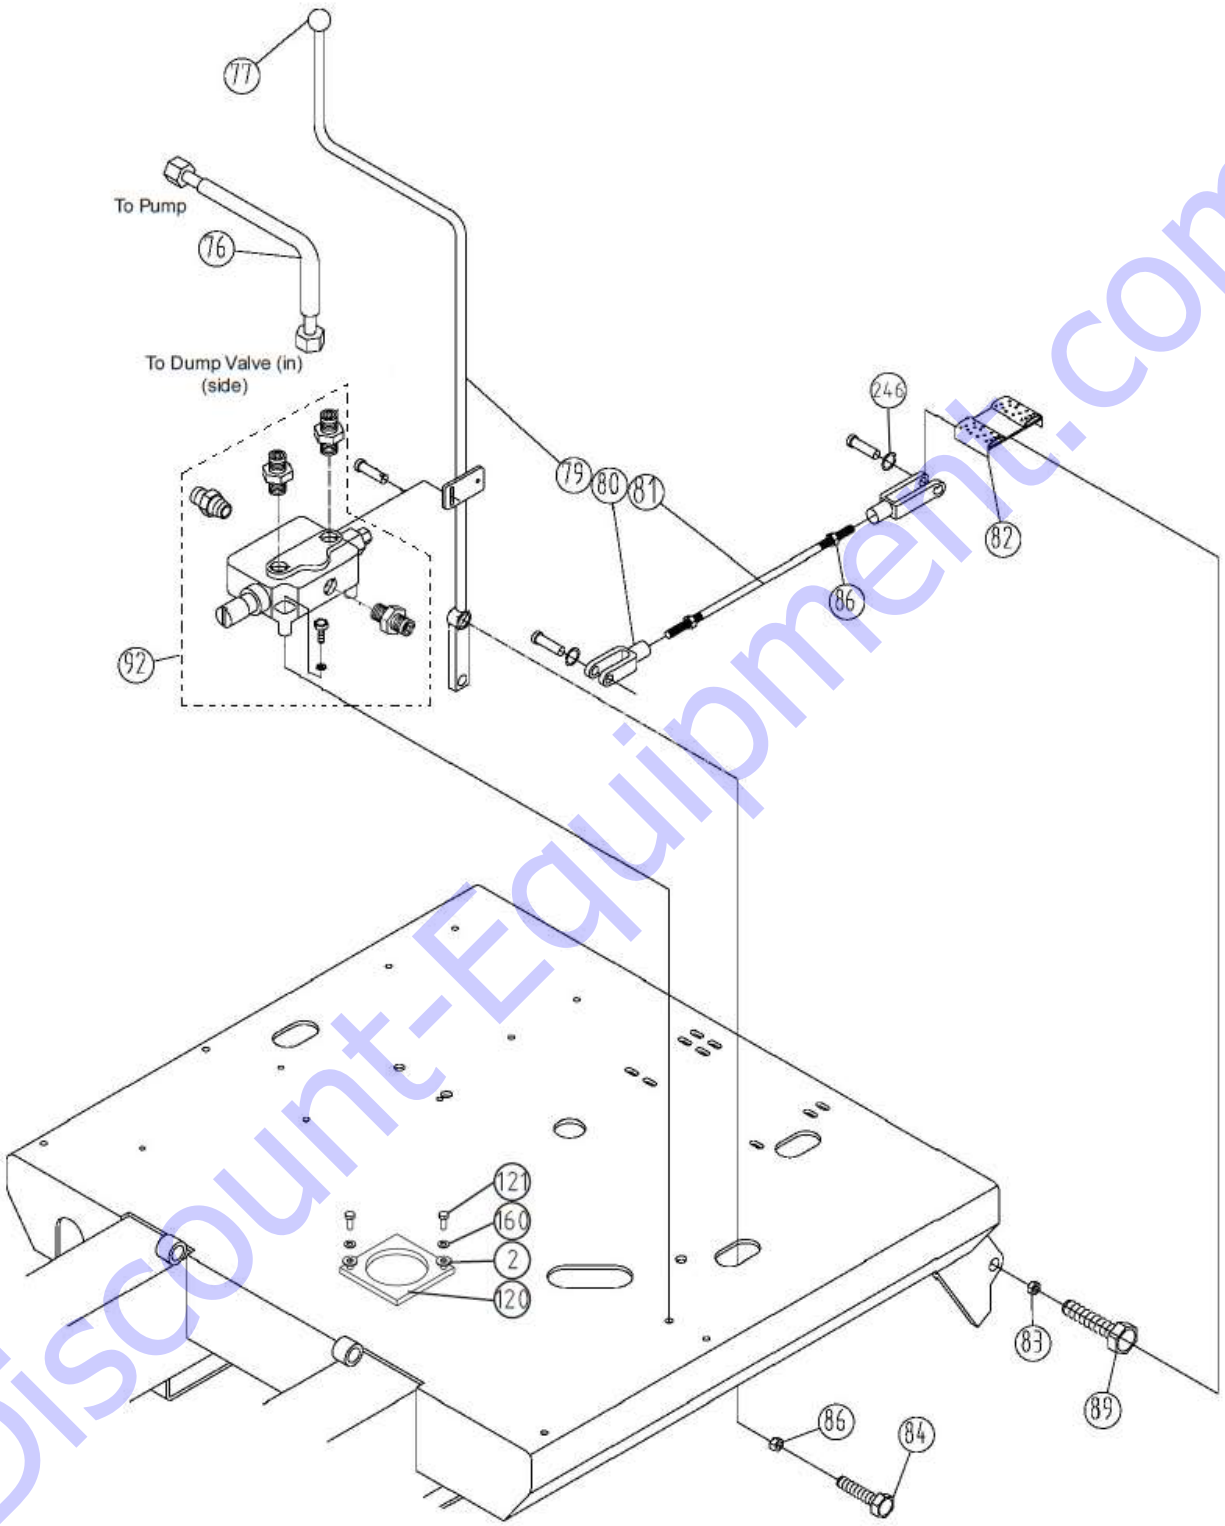

## TABLE OF CONTENTS

<b>PARTS LIST</b>	<b>3</b>
<b>PARTS LIST</b>	<b>18</b>

Discount-Equipment.com

**PARTS LIST**

**PARTS LIST**

Item #	Part #	Description	QTY	Remarks
*1	50622	LOCKNUT - M6	4	
*2	14447	FLAT WASHER, M6	4	
*3	60003	HOLD DOWN BAR	1	
*4	60004	POSITIVE WIRE	1	
*5	60005	BATTERY	1	
*6	60006	NEGATIVE WIRE	1	
*7	60007	THREADED ROD	2	
8	21356	HONDA GX390 - ELECTRIC START	1	
	21335	HONDA GX390 - RECOIL START	1	
	21390	B&S VANGUARD 18HP - ELECTRIC START	1	
9	60009	KEY, 1/4" SQ X 1 3/4" LG	1	
10	13888	(DB17) HHCS 3/8"-16 X 3" LG	4	
	10103	(DB21) HHCS 5/16"-18 x 3" LG	4	
11	10905	(DB17) FLAT WASHER 3/8"	6	
	11586	(DB21) FLAT WASHER 5/16"	4	
12	10317	(DB17) LOCKNUT 3/8"-16	4	
	10108	(DB21) LOCKNUT 5/16"-18	4	
13	60013	CHASSIS ASSEMBLY	1	
14	10187	ISOLATION MOUNT	4	
15	60015	FITTING, 5/8" MJIC-MORB	5	
17	60017	PUMP HOUSING	1	
18	60259	HOSE, TANK TO PUMP	1	BEFORE SERIAL# 709000
	60277	SUCTION HOSE, TANK TO PUMP	1	AFTER SERIAL# 709000
21	60021	FITTING, 3/8" MJIC-MORB	2	
23	60023	HOSE, PUMP TO TANK (BEFORE SERIAL	1	
24	10317	LOCKNUT 3/8"-16	1	
25	760515	HYDRAULIC PUMP	1	
26	60015	FITTING, 5/8" MJIC-MORB	1	BEFORE SERIAL# 709000
	60321	FITTING, -12 MJIC X -10 MORB (USE WITH 60277)	1	AFTER SERIAL # 709000
28	10905	FLAT WASHER 3/8"	4	
29	10506	HHCS 3/8"-16 X 2 1/2" LG	4	
30	31135	SHCS M6-1.0 X 16MM LG	4	
31	14448	LOCK WASHER M6	4	
32	60032	FAN	1	
33	10056	SET SCREW M8-1.25 X 25MM LG	4	
34	60034	SHAFT COUPLING A	1	