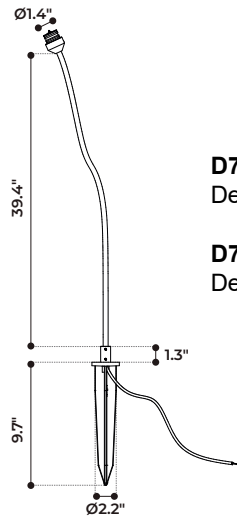

D70159.US
Deco Copper w/ Spike - *Bronze*

D70157.US
Deco Copper w/ Spike - *Black*

SUPPORT ACCESSORIES ORDERING

		US			US
Model #	Description		Model #	Description	
D72007	Bollard - 11.8" h, black		D70107	Deco Stem - 19.7" h, w/ base, black	US
D72017	Bollard - 19.7" h, black		D70127	Deco Stem - 19.7" h, w/ spike, black	
D72027	Bollard - 31.5" h, black		D70137	Deco Stem - 31.5" h, w/ spike, black	
D70037	Wall - black		D70167	Funis (Rope) - black	
D70067	Deco Bend Shape Stem - 19.7" h, w/ base, black		D70169	Funis (Rope) - black	
D70077	Deco Bend Shape Stem - 31.5" h, w/ base, black		D70149	Deco Copper - w/ base, black	
D70087	Deco Bend Shape Stem - 19.7" h, w/ spike, black		D70147	Deco Copper - w/ base, bronze	
D70097	Deco Bend Shape Stem - 31.5" h, w/ spike, black		D70159	Deco Copper - w/ spike, black	
			D70157	Deco Copper - w/ spike, bronze	

Job Name/Date:

Fixture Type Designation: