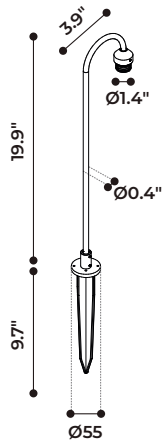

TECHNICAL DATA

Wattage / Input	3W (24VDC)
Power Supply	Remote, not included. See page 4.
Construction	Body: Anodized Turned Aluminum Lens: Borosilicate Glass fixed with Silicon Glue
CCT	2700K, 3000K
CRI	>80
BUG Rating	B0-U2-G1 (3000K)
Delivered Lumens	510 lm (3000K)
Efficacy	170 lm/W (3000K)
Optics	Diffuse - 360° Rotatable
Finishes	Black, Bronze
Fixture Dimensions	Short: Ø1.4" x 3.9" Long: Ø1.4" x 5.1"
Fixture Weight	1.32 lbs
IP Rating	IP65
Impact Resistance	IK05

Fixture Dimensions

SHORT

LONG

ORDERING INFORMATION

Example: D902030039.US. See page 2 & 3 for support accessories. Power supplies / accessories sold separately.

D9020			US
Model No.	CCT	Color	US
D9020	3002 - 2700K, 3.9" length 1002 - 3000K, 5.1" length 3003 - 2700K, 3.9" length 1003 - 3000K, 5.1" length	9 - Bronze 7 - Black	US

Job Name/Date:

Fixture Type Designation:

SUPPORT ACCESSORIES - See ordering matrix on page 3

D72007.US
Bollard - 11.8" h - Black

D72017.US
Bollard - 19.7" h - Black

D72027.US
Bollard - 31.5" h - Black

D70037.US
Wall - Black

D70067.US
Deco Bend Shape Stem
19.7" h - Black - with Base

D70087.US
Deco Bend Shape Stem
19.7" h - Black - with Spike

D70107.US
Deco Stem
19.7" h - Black - with Base

D70127.US
Deco Stem
19.7" h - Black - with Spike