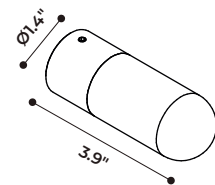

TECHNICAL DATA

Wattage / Input	3W (24VDC)
Power Supply	Remote, not included. See page 4.
Construction	Body: Anodized Turned Aluminum Lens: Borosilicate Glass fixed with Silicon Glue
CCT	2700K, 3000K
CRI	>80
BUG Rating	B0-U2-G1 (3000K)
Delivered Lumens	510 lm (3000K)
Efficacy	170 lm/W (3000K)
Optics	Diffuse - 360° Rotatable
Finishes	Black, Bronze
Fixture Dimensions	Short: Ø1.4" x 3.9" Long: Ø1.4" x 5.1"
Fixture Weight	1.32 lbs
IP Rating	IP65
Impact Resistance	IK05

Fixture Dimensions

SHORT

LONG

ORDERING INFORMATION

Example: D902030039.US. See page 2 & 3 for support accessories. Power supplies / accessories sold separately.

D9020			US
Model No.	CCT	Color	US
D9020	3002 - 2700K, 3.9" length 1002 - 3000K, 5.1" length 3003 - 2700K, 3.9" length 1003 - 3000K, 5.1" length	9 - Bronze 7 - Black	US