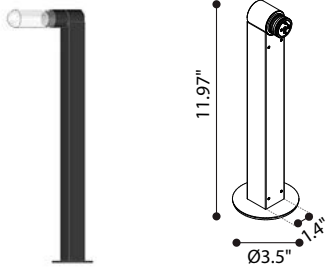

TECHNICAL DATA

Wattage / Input	3W (24VDC)
Power Supply	Remote, not included. See page 4.
Construction	Body: Anodized Turned Aluminum Lens: Borosilicate Glass fixed with Silicon Glue
CCT	2700K, 3000K
CRI	>80
BUG Rating	B0-U2-G1 (3000K)
Delivered Lumens	510 lm (3000K)
Efficacy	170 lm/W (3000K)
Optics	Diffuse - 360° Rotatable
Finishes	Black, Bronze
Fixture Dimensions	Short: Ø1.4" x 3.9" Long: Ø1.4" x 5.1"
Fixture Weight	1.32 lbs
IP Rating	IP65
Impact Resistance	IK05

Fixture Dimensions

SHORT

LONG

ORDERING INFORMATION

Example: D902030039.US. See page 2 & 3 for support accessories. Power supplies / accessories sold separately.

D9020			US
Model No.	CCT	Color	US
D9020	3002 - 2700K, 3.9" length 1002 - 3000K, 5.1" length 3003 - 2700K, 3.9" length 1003 - 3000K, 5.1" length	9 - Bronze 7 - Black	US

Job Name/Date:

Fixture Type Designation:

SUPPORT ACCESSORIES - See ordering matrix on page 3

D72007.US
Bollard - 11.8" h - Black

D72017.US
Bollard - 19.7" h - Black

D72027.US
Bollard - 31.5" h - Black

D70037.US
Wall - Black