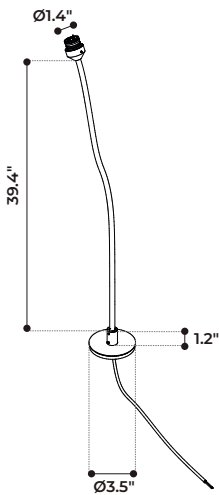

TECHNICAL DATA

Wattage / Input	3W (24VDC)
Power Supply	Remote, not included. See page 4.
Construction	Body: Anodized Turned Aluminum Lens: Borosilicate Glass fixed with Silicon Glue
CCT	2700K, 3000K
CRI	>80
BUG Rating	B0-U2-G1 (3000K)
Delivered Lumens	510 lm (3000K)
Efficacy	170 lm/W (3000K)
Optics	Diffuse - 360° Rotatable
Finishes	Black, Bronze
Fixture Dimensions	Short: Ø1.4" x 3.9" Long: Ø1.4" x 5.1"
Fixture Weight	1.32 lbs
IP Rating	IP65
Impact Resistance	IK05

Fixture Dimensions

SHORT

LONG

ORDERING INFORMATION

Example: D902030039.US. See page 2 & 3 for support accessories. Power supplies / accessories sold separately.

D9020			US
Model No.	CCT	Color	US
D9020	3002 - 2700K, 3.9" length 1002 - 3000K, 5.1" length 3003 - 2700K, 3.9" length 1003 - 3000K, 5.1" length	9 - Bronze 7 - Black	US

D70077.US
Deco Bend Shape Stem
31.5" h - Black - with Base

D70097.US
Deco Bend Shape Stem
31.5" h - Black - with Spike

D70137.US
Deco Stem
31.5" h - Black - with Spike

More support accessories on page 3

Job Name/Date:

Fixture Type Designation:

SUPPORT ACCESSORIES - See ordering matrix below

INSTALLATION ACCESSORIES

D70167.US
Funis (Rope) - *Black*

D70169.US
Funis (Rope) - *Bronze*

D9062.US
Anchor Bolts

D70149.US
Deco Copper w/ Base - *Bronze*