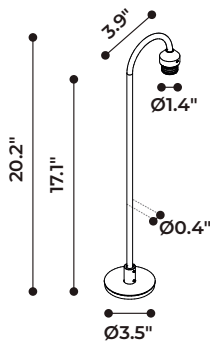

TECHNICAL DATA

Wattage / Input	3W (24VDC)
Power Supply	Remote, not included. See page 4.
Construction	Body: Anodized Turned Aluminum Lens: Borosilicate Glass fixed with Silicon Glue
CCT	2700K, 3000K
CRI	>80
BUG Rating	B0-U2-G1 (3000K)
Delivered Lumens	510 lm (3000K)
Efficacy	170 lm/W (3000K)
Optics	Diffuse - 360° Rotatable
Finishes	Black, Bronze
Fixture Dimensions	Short: Ø1.4" x 3.9" Long: Ø1.4" x 5.1"
Fixture Weight	1.32 lbs
IP Rating	IP65
Impact Resistance	IK05

Fixture Dimensions

SHORT

LONG

ORDERING INFORMATION

Example: D902030039.US. See page 2 & 3 for support accessories. Power supplies / accessories sold separately.

D9020			US
Model No.	CCT	Color	US
D9020	3002 - 2700K, 3.9" length 1002 - 3000K, 5.1" length 3003 - 2700K, 3.9" length 1003 - 3000K, 5.1" length	9 - Bronze 7 - Black	US

Job Name/Date:

Fixture Type Designation:

SUPPORT ACCESSORIES - See ordering matrix on page 3

D72007.US
Bollard - 11.8" h - Black

D72017.US
Bollard - 19.7" h - Black

D72027.US
Bollard - 31.5" h - Black

D70037.US
Wall - Black

D70067.US
Deco Bend Shape Stem
19.7" h - Black - with Base

D70087.US
Deco Bend Shape Stem
19.7" h - Black - with Spike

D70107.US
Deco Stem
19.7" h - Black - with Base

D70127.US
Deco Stem
19.7" h - Black - with Spike