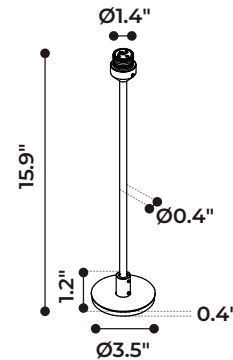

TECHNICAL DATA

Wattage / Input	3W (24VDC)
Power Supply	Remote, not included. See page 4.
Construction	Body: Anodized Turned Aluminum Lens: Borosilicate Glass fixed with Silicon Glue
CCT	2700K, 3000K
CRI	>80
BUG Rating	B0-U2-G1 (3000K)
Delivered Lumens	510 lm (3000K)
Efficacy	170 lm/W (3000K)
Optics	Diffuse - 360° Rotatable
Finishes	Black, Bronze
Fixture Dimensions	Short: Ø1.4" x 3.9" Long: Ø1.4" x 5.1"
Fixture Weight	1.32 lbs
IP Rating	IP65
Impact Resistance	IK05

Fixture Dimensions

SHORT

LONG

ORDERING INFORMATION

Example: D902030039.US. See page 2 & 3 for support accessories. Power supplies / accessories sold separately.

D9020			US
Model No.	CCT	Color	US
D9020	3002 - 2700K, 3.9" length 1002 - 3000K, 5.1" length 3003 - 2700K, 3.9" length 1003 - 3000K, 5.1" length	9 - Bronze 7 - Black	US

Job Name/Date:

Fixture Type Designation:

SUPPORT ACCESSORIES - See ordering matrix on page 3

D72007.US
Bollard - 11.8" h - Black

D72017.US
Bollard - 19.7" h - Black

D72027.US
Bollard - 31.5" h - Black

D70037.US
Wall - Black

D70067.US
Deco Bend Shape Stem
19.7" h - Black - with Base

D70087.US
Deco Bend Shape Stem
19.7" h - Black - with Spike

D70107.US
Deco Stem
19.7" h - Black - with Base

D70127.US
Deco Stem
19.7" h - Black - with Spike