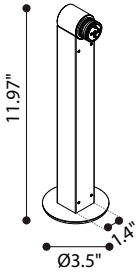

TECHNICAL DATA

Wattage / Input	3W (24VDC)
Power Supply	Remote, not included. See page 4.
Construction	Body: Anodized Turned Aluminum Lens: Borosilicate Glass fixed with Silicon Glue
CCT	2700K, 3000K
CRI	>80
BUG Rating	B0-U2-G1 (3000K)
Delivered Lumens	510 lm (3000K)
Efficacy	170 lm/W (3000K)
Optics	Diffuse - 360° Rotatable
Finishes	Black, Bronze
Fixture Dimensions	Short: Ø1.4" x 3.9" Long: Ø1.4" x 5.1"
Fixture Weight	1.32 lbs
IP Rating	IP65
Impact Resistance	IK05

Fixture Dimensions

SHORT

LONG

ORDERING INFORMATION

Example: D902030039.US. See page 2 & 3 for support accessories. Power supplies / accessories sold separately.

D9020			US
Model No.	CCT	Color	US
D9020	3002 - 2700K, 3.9" length 1002 - 3000K, 5.1" length 3003 - 2700K, 3.9" length 1003 - 3000K, 5.1" length	9 - Bronze 7 - Black	US

Job Name/Date:

Fixture Type Designation:

SUPPORT ACCESSORIES - See ordering matrix on page 3

D72007.US
Bollard - 11.8" h - Black

D72017.US
Bollard - 19.7" h - Black

D72027.US
Bollard - 31.5" h - Black

D70037.US
Wall - Black

D70067.US
Deco Bend Shape Stem
19.7" h - Black - with Base

D70087.US
Deco Bend Shape Stem
19.7" h - Black - with Spike

D70107.US
Deco Stem
19.7" h - Black - with Base

D70127.US
Deco Stem
19.7" h - Black - with Spike