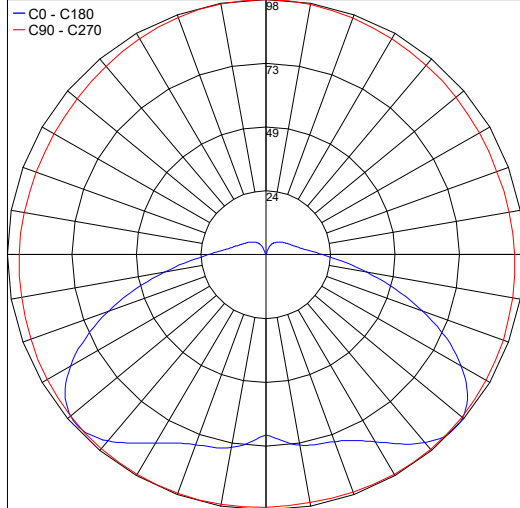

SUGGESTED POWER SUPPLIES

24VDC

Part Number	Description	Input/Output	# of Fixtures
PPLT00128	MAGTECH Non-Dim	120VAC to 24VDC, 6W, Class 2, IP65	1-1
PPLT00632	0-10V Dimming (Dim to Off)	120-277VAC to 24VDC, 12W, Class 2, IP66	1-3
PPLT00680	ELV / TRIAC & 0-10V Dimming (100 to 0%)	120-277VAC to 24VDC, 20W, Class 2, IP66	1-5
PPLT00690	ELV / TRIAC & 0-10V Dimming (100 to 0%)	120-277VAC to 24VDC, 40W, Class 2, IP67	1-10
PPLT00543	0-10V Dimming to 1.0%	120-277VAC to 24VDC, 100W, Class 2	1-26

Suggested Lutron Compatible

Part Number	Option	Lutron SKU	Dim Range	Description	Input/Output	# of Fixtures
PPLT00273	L3DAE / L3DA3W	L3DA	100%-1%	Hi-Lume™ 1% EcoSystem™ or 1% 3-Wire LED Driver	120-277VAC to 24VDC, 40W, Class 2	1-10
PPLT00530	L3DAE / L3DA3W	L3DA	100%-1%	Hi-Lume™ 1% EcoSystem™ or 1% 3-Wire LED Driver	120-277VAC to 24VDC, 96W, Class 2	1-25

For other power supply options consult factory.

PHOTOMETRIC DATA

Maximum Candela = 97.9

PHOTOMETRIC FILENAME : MUSE-STILLA-2700K-SHORT-GLASS-24V.IES

Maximum Candela = 102