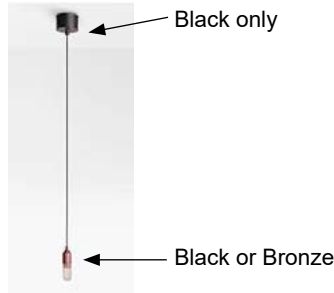

TECHNICAL DATA

Wattage / Input	3W (24VDC)
Power Supply	Remote, not included. See page 4.
Construction	Body: Anodized Turned Aluminum Lens: Borosilicate Glass fixed with Silicon Glue
CCT	2700K, 3000K
CRI	>80
BUG Rating	B0-U2-G1 (3000K)
Delivered Lumens	510 lm (3000K)
Efficacy	170 lm/W (3000K)
Optics	Diffuse - 360° Rotatable
Finishes	Black, Bronze
Fixture Dimensions	Short: Ø1.4" x 3.9" Long: Ø1.4" x 5.1"
Fixture Weight	1.32 lbs
IP Rating	IP65
Impact Resistance	IK05

Fixture Type Designation:

SUPPORT ACCESSORIES - See ordering matrix below

INSTALLATION ACCESSORIES

D70167.US
Funis (Rope) - *Black*

D70169.US
Funis (Rope) - *Bronze*

D9062.US
Anchor Bolts

D70149.US
Deco Copper w/ Base - *Bronze*

D70147.US
Deco Copper w/ Base - *Black*

D70159.US
Deco Copper w/ Spike - *Bronze*

D70157.US
Deco Copper w/ Spike - *Black*

SUPPORT ACCESSORIES ORDERING

		US			US
Model #	Description		Model #	Description	
D72007	Bollard - 11.8" h, black		D70107	Deco Stem - 19.7" h, w/ base, black	US
D72017	Bollard - 19.7" h, black		D70127	Deco Stem - 19.7" h, w/ spike, black	
D72027	Bollard - 31.5" h, black		D70137	Deco Stem - 31.5" h, w/ spike, black	
D70037	Wall - black		D70167	Funis (Rope) - black	
D70067	Deco Bend Shape Stem - 19.7" h, w/ base, black		D70169	Funis (Rope) - black	
D70077	Deco Bend Shape Stem - 31.5" h, w/ base, black		D70149	Deco Copper - w/ base, black	
D70087	Deco Bend Shape Stem - 19.7" h, w/ spike, black		D70147	Deco Copper - w/ base, bronze	
D70097	Deco Bend Shape Stem - 31.5" h, w/ spike, black		D70159	Deco Copper - w/ spike, black	
			D70157	Deco Copper - w/ spike, bronze	