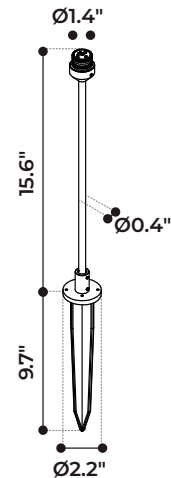

TECHNICAL DATA

Wattage / Input	3W (24VDC)
Power Supply	Remote, not included. See page 4.
Construction	Body: Anodized Turned Aluminum Lens: Borosilicate Glass fixed with Silicon Glue
CCT	2700K, 3000K
CRI	>80
BUG Rating	B0-U2-G1 (3000K)
Delivered Lumens	510 lm (3000K)
Efficacy	170 lm/W (3000K)
Optics	Diffuse - 360° Rotatable
Finishes	Black, Bronze
Fixture Dimensions	Short: Ø1.4" x 3.9" Long: Ø1.4" x 5.1"
Fixture Weight	1.32 lbs
IP Rating	IP65
Impact Resistance	IK05

Fixture Dimensions

SHORT

LONG

ORDERING INFORMATION

Example: D902030039.US. See page 2 & 3 for support accessories. Power supplies / accessories sold separately.

D9020			US
Model No.	CCT	Color	US
D9020	3002 - 2700K, 3.9" length 1002 - 3000K, 5.1" length 3003 - 2700K, 3.9" length 1003 - 3000K, 5.1" length	9 - Bronze 7 - Black	US

Job Name/Date:

Fixture Type Designation:

SUPPORT ACCESSORIES - See ordering matrix on page 3

D72007.US
Bollard - 11.8" h - Black

D72017.US
Bollard - 19.7" h - Black

D72027.US
Bollard - 31.5" h - Black

D70037.US
Wall - Black

D70067.US
Deco Bend Shape Stem
19.7" h - Black - with Base

D70087.US
Deco Bend Shape Stem
19.7" h - Black - with Spike

D70107.US
Deco Stem
19.7" h - Black - with Base

D70127.US
Deco Stem
19.7" h - Black - with Spike