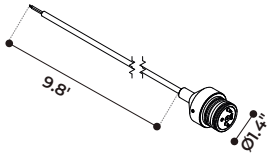

SUPPORT ACCESSORIES - See ordering matrix below

INSTALLATION ACCESSORIES

D70167.US
Funis (Rope) - *Black*

D70169.US
Funis (Rope) - *Bronze*