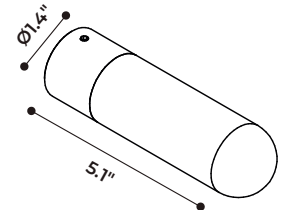

TECHNICAL DATA

Wattage / Input	3W (24VDC)
Power Supply	Remote, not included. See page 4.
Construction	Body: Anodized Turned Aluminum Lens: Borosilicate Glass fixed with Silicon Glue
CCT	2700K, 3000K
CRI	>80
BUG Rating	B0-U2-G1 (3000K)
Delivered Lumens	510 lm (3000K)
Efficacy	170 lm/W (3000K)
Optics	Diffuse - 360° Rotatable
Finishes	Black, Bronze
Fixture Dimensions	Short: Ø1.4" x 3.9" Long: Ø1.4" x 5.1"
Fixture Weight	1.32 lbs
IP Rating	IP65
Impact Resistance	IK05

Fixture Dimensions

SHORT

LONG

ORDERING INFORMATION

Example: D902030039.US. See page 2 & 3 for support accessories. Power supplies / accessories sold separately.

D9020			US
Model No.	CCT	Color	US
D9020	3002 - 2700K, 3.9" length 1002 - 3000K, 5.1" length 3003 - 2700K, 3.9" length 1003 - 3000K, 5.1" length	9 - Bronze 7 - Black	US