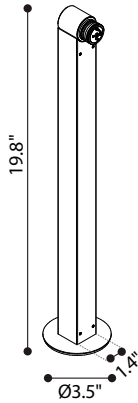

TECHNICAL DATA

Wattage / Input	3W (24VDC)
Power Supply	Remote, not included. See page 4.
Construction	Body: Anodized Turned Aluminum Lens: Borosilicate Glass fixed with Silicon Glue
CCT	2700K, 3000K
CRI	>80
BUG Rating	B0-U2-G1 (3000K)
Delivered Lumens	510 lm (3000K)
Efficacy	170 lm/W (3000K)
Optics	Diffuse - 360° Rotatable
Finishes	Black, Bronze
Fixture Dimensions	Short: Ø1.4" x 3.9" Long: Ø1.4" x 5.1"
Fixture Weight	1.32 lbs
IP Rating	IP65
Impact Resistance	IK05

Fixture Dimensions

SHORT

LONG

ORDERING INFORMATION

Example: D902030039.US. See page 2 & 3 for support accessories. Power supplies / accessories sold separately.

D9020			US
Model No.	CCT	Color	US
D9020	3002 - 2700K, 3.9" length 1002 - 3000K, 5.1" length 3003 - 2700K, 3.9" length 1003 - 3000K, 5.1" length	9 - Bronze 7 - Black	US

Job Name/Date:

Fixture Type Designation:

SUPPORT ACCESSORIES - See ordering matrix on page 3

D72007.US
Bollard - 11.8" h - Black

D72017.US
Bollard - 19.7" h - Black

D72027.US
Bollard - 31.5" h - Black

D70037.US
Wall - Black

D70067.US
Deco Bend Shape Stem
19.7" h - Black - with Base

D70087.US
Deco Bend Shape Stem
19.7" h - Black - with Spike

D70107.US
Deco Stem
19.7" h - Black - with Base

D70127.US
Deco Stem
19.7" h - Black - with Spike