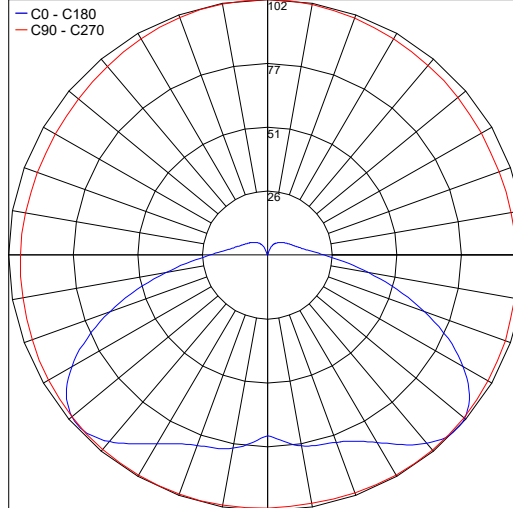

For other power supply options consult factory.

PHOTOMETRIC DATA

Maximum Candela = 97.9

PHOTOMETRIC FILENAME : MUSE-STILLA-2700K-SHORT-GLASS-24V.IES

Maximum Candela = 102

PHOTOMETRIC FILENAME : MUSE-STILLA-3000K-SHORT-GLASS-24V.IES