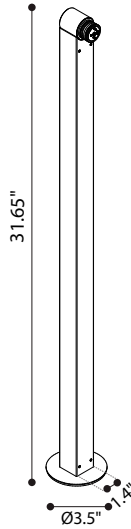

TECHNICAL DATA

Wattage / Input	3W (24VDC)
Power Supply	Remote, not included. See page 4.
Construction	Body: Anodized Turned Aluminum Lens: Borosilicate Glass fixed with Silicon Glue
CCT	2700K, 3000K
CRI	>80
BUG Rating	B0-U2-G1 (3000K)
Delivered Lumens	510 lm (3000K)
Efficacy	170 lm/W (3000K)
Optics	Diffuse - 360° Rotatable
Finishes	Black, Bronze
Fixture Dimensions	Short: Ø1.4" x 3.9" Long: Ø1.4" x 5.1"
Fixture Weight	1.32 lbs
IP Rating	IP65
Impact Resistance	IK05

Fixture Dimensions

SHORT

LONG

ORDERING INFORMATION

Example: D902030039.US. See page 2 & 3 for support accessories. Power supplies / accessories sold separately.

D9020			US
Model No.	CCT	Color	US
D9020	3002 - 2700K, 3.9" length 1002 - 3000K, 5.1" length 3003 - 2700K, 3.9" length 1003 - 3000K, 5.1" length	9 - Bronze 7 - Black	US

Job Name/Date:

Fixture Type Designation:

SUPPORT ACCESSORIES - See ordering matrix on page 3

D72007.US
Bollard - 11.8" h - Black

D72017.US
Bollard - 19.7" h - Black

D72027.US
Bollard - 31.5" h - Black

D70037.US
Wall - Black

D70067.US
Deco Bend Shape Stem
19.7" h - Black - with Base

D70087.US
Deco Bend Shape Stem
19.7" h - Black - with Spike

D70107.US
Deco Stem
19.7" h - Black - with Base

D70127.US
Deco Stem
19.7" h - Black - with Spike