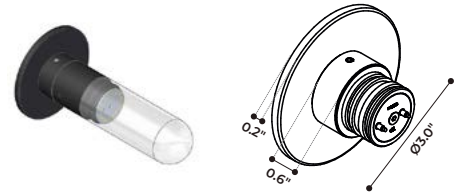

TECHNICAL DATA

Wattage / Input	3W (24VDC)
Power Supply	Remote, not included. See page 4.
Construction	Body: Anodized Turned Aluminum Lens: Borosilicate Glass fixed with Silicon Glue
CCT	2700K, 3000K
CRI	>80
BUG Rating	B0-U2-G1 (3000K)
Delivered Lumens	510 lm (3000K)
Efficacy	170 lm/W (3000K)
Optics	Diffuse - 360° Rotatable
Finishes	Black, Bronze
Fixture Dimensions	Short: Ø1.4" x 3.9" Long: Ø1.4" x 5.1"
Fixture Weight	1.32 lbs
IP Rating	IP65
Impact Resistance	IK05

Fixture Dimensions

SHORT

LONG

ORDERING INFORMATION

Example: D902030039.US. See page 2 & 3 for support accessories. Power supplies / accessories sold separately.

D9020			US
Model No.	CCT	Color	US
D9020	3002 - 2700K, 3.9" length 1002 - 3000K, 5.1" length 3003 - 2700K, 3.9" length 1003 - 3000K, 5.1" length	9 - Bronze 7 - Black	US

Job Name/Date:

Fixture Type Designation:

SUPPORT ACCESSORIES - See ordering matrix on page 3

D72007.US
Bollard - 11.8" h - Black

D72017.US
Bollard - 19.7" h - Black

D72027.US
Bollard - 31.5" h - Black

D70037.US
Wall - Black

D70067.US
Deco Bend Shape Stem
19.7" h - Black - with Base

D70087.US
Deco Bend Shape Stem
19.7" h - Black - with Spike

D70107.US
Deco Stem
19.7" h - Black - with Base

D70127.US
Deco Stem
19.7" h - Black - with Spike