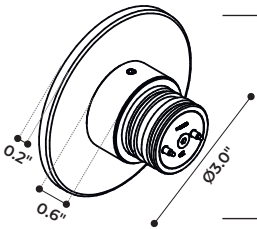

black

D70037

SMALL BOX

220-240V

max 12W

3.5" X 1.4" X H4.1"