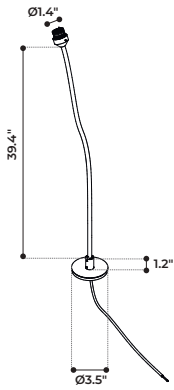

DECÒ COPPER

with base 24VDC

bronze

black

H 39.4"

D70149

D70147