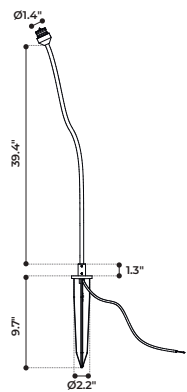

with spike 24VDC

bronze

black

H 39.4"

D70159

D70157