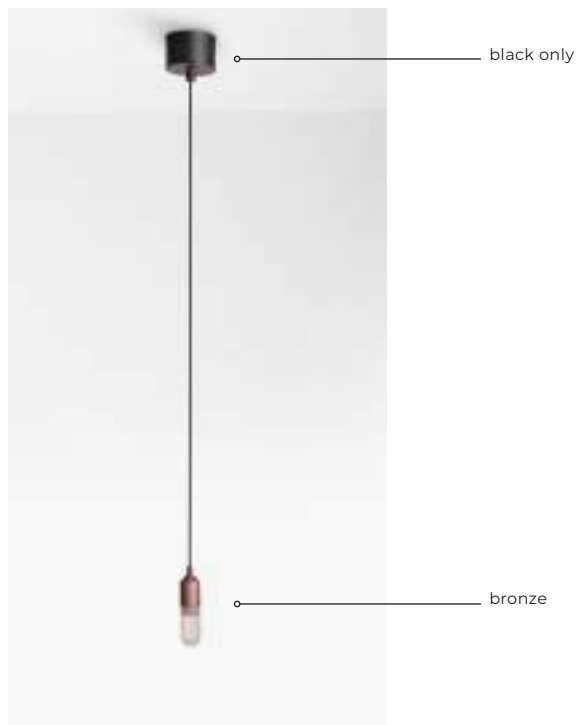

BOLLARD

24VDC

black

H 11.8"	D72007
H 19.7"	D72017
H 31.5"	D72027

WALL

24VDC

black

D70037

FUNIS (Rope)

24VDC

black

D70167

bronze

D70169

220V-240V

black

D70217

bronze

D70219