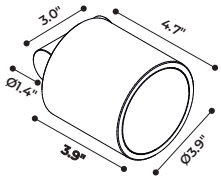

SPOT

15°

26°

36°

60°

15°

12W LED

14W

Total

24VDC

with honeycomb

white

sand

aluminum

black

2700K

D902030042

D902030043

D902030045

D902030041

3000K

D902010042

D902010043

D902010045

D902010041