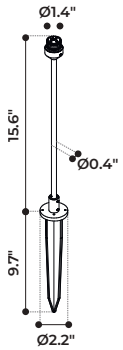

with spike 24VDC

black

H 19.7" D70127

H 31.5" D70137