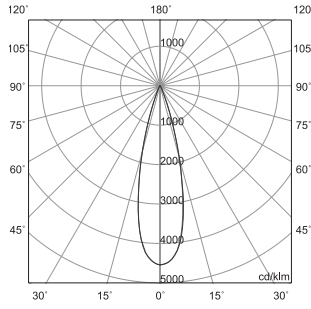

- The light source can rotate 360° on the accessory.
- Fasci 15°, 26°, 36°, 60°.
- COB LED 12W/24VDC
- CRI ≥80
- 2700K/3000K
- IP65 IK07

SPOT

15°

26°

36°

60°

15°

12W LED