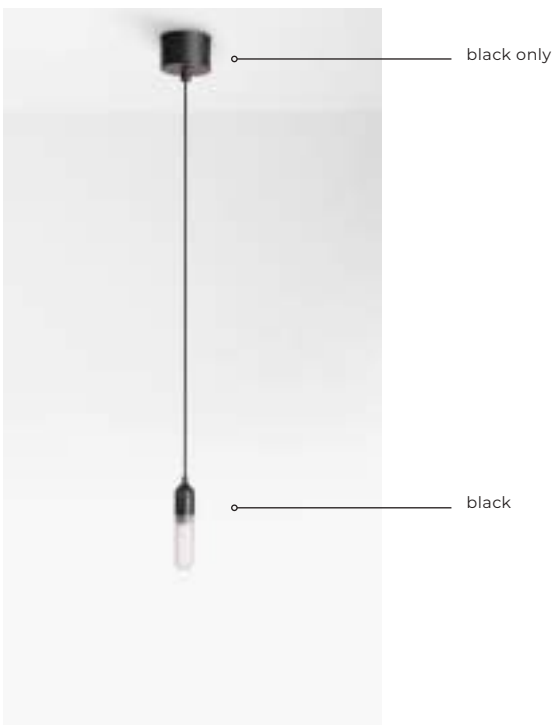

BOLLARD

24VDC

black

H 11.8"	D72007
H 19.7"	D72017
H 31.5"	D72027

WALL

24VDC

black

D70037

FUNIS (Rope)

24VDC

black

D70167

bronze

D70169

220V-240V

black

D70217

bronze

D70219