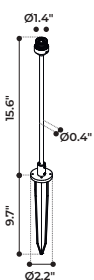

with spike 24VDC

black

H 19.7" D70127

H 31.5" D70137