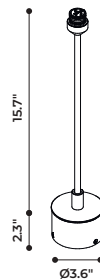

ground

DECÒ STEM

with base 24VDC

black

H 19.7" D70107

H 31.5" D70117

220-240V

black