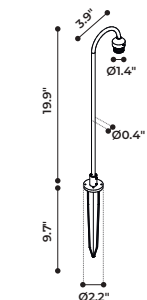

with spike 24VDC

black

H 19.7"

D70087

H 31.5"

D70097