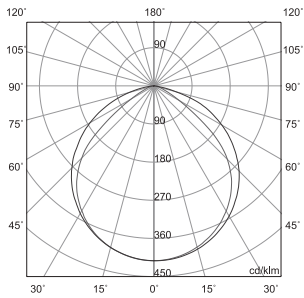

CAPSULE DOUBLE EMISSION