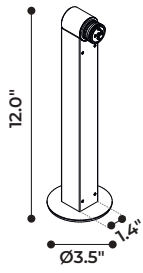

BOLLARD

220V-240V

24VDC