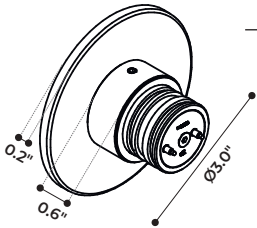

BOLLARD

24VDC

black

H 11.8"	D72007
H 19.7"	D72017
H 31.5"	D72027

WALL

24VDC

black

D70037