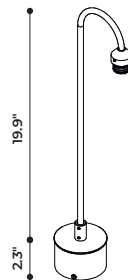

DECÒ BEND-SHAPE STEM

with base 24VDC

black

H 19.7"

D70067

H 31.5"

D70077

220-240V