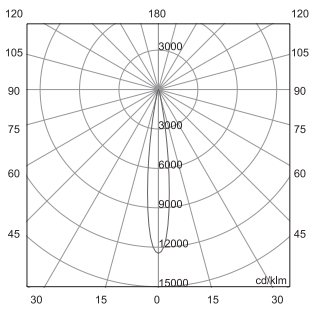

SPOT

15°

26°

36°

60°

15°

12W LED

14W

Total

24VDC

with honeycomb

white

sand

aluminum

black

2700K

D902030042

D902030043

D902030045

D902030041

3000K

D902010042

D902010043

D902010045

D902010041