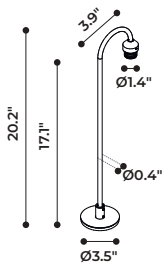

DECÒ BEND-SHAPE STEM

with base 24VDC

black

H 19.7" D70067

H 31.5" D70077