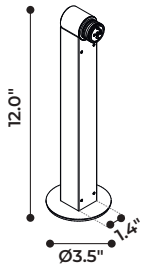

BOLLARD

24VDC