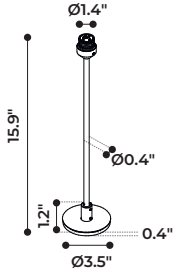

DECÒ STEM

with base 24VDC

black

H 19.7" D70107

H 31.5" D70117