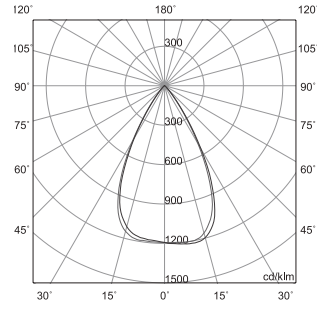

- The light source can rotate 360° on the accessory.
- Fasci 15°, 26°, 36°, 60°.
- COB LED 12W/24VDC
- CRI ≥80
- 2700K/3000K
- IP65 IK07

SPOT

15°

26°

36°

60°

15°

12W LED