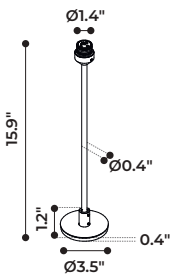

DECÒ STEM

with base 24VDC

black

H 19.7" D70107

H 31.5" D70117