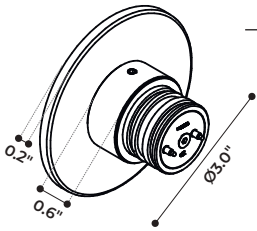

WALL

24VDC

	<i>black</i>
	D70037