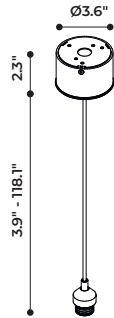

black

D70167

bronze

D70169

220V-240V

black

D70217

bronze

D70219