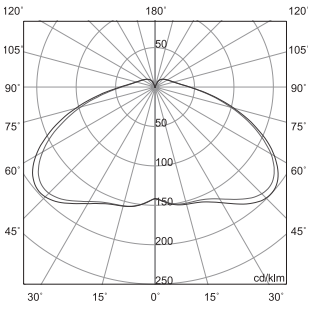

STILLA SHORT

	diffused	3W LED	3W Total	24VDC
		<i>bronze</i>	<i>black</i>	
2700K	484lm	D902030029	D902030027	
3000K	510lm	D902010029	D902010027	

STILLA LONG

	diffused	3W LED	3W Total	24VDC
		<i>bronze</i>	<i>black</i>	
2700K	484lm	D902030039	D902030037	
3000K	510lm	D902010039	D902010037