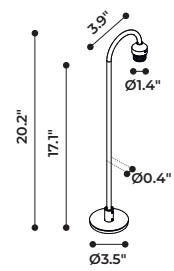

DECÒ BEND-SHAPE STEM

with base 24VDC

black

H 19.7"

D70067

H 31.5"

D70077