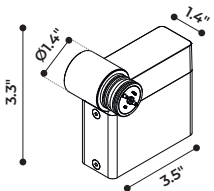

white

D70042

sand

D70043

aluminum

D70045

black

D700411

BIG BOX