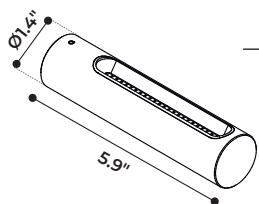

CAPSULE DOUBLE EMISSION

	diffused	2x5W LED	5W Total	24VDC
	<i>bronze</i>	<i>black</i>	<i>aluminum</i>	
2700/2800K	2x570lm	D902030019	D902030017	D902030016
3000/3100K	2x600lm	D902010019	D902010017	D902010016