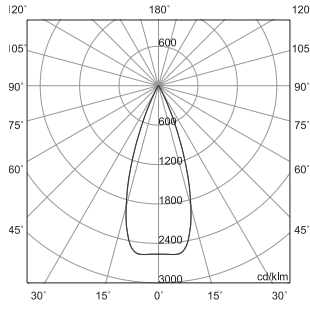

- The light source can rotate 360° on the accessory.
- Fasci 15°, 26°, 36°, 60°.
- COB LED 12W/24VDC
- CRI ≥80
- 2700K/3000K
- IP65 IK07

SPOT

15°

26°

36°

60°

15°

12W LED