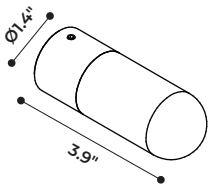

STILLA SHORT

	diffused	3W LED	3W Total	24VDC
		<i>bronze</i>	<i>black</i>	
2700K	484lm	D902030029	D902030027	
3000K	510lm	D902010029	D902010027