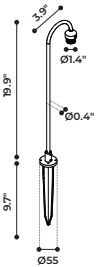

with spike 24VDC

black

H 19.7" D70087

H 31.5" D70097

ground