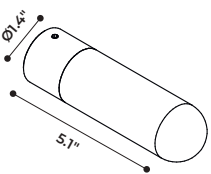

STILLA LONG

	diffused	3W LED	3W Total	24VDC
		<i>bronze</i>	<i>black</i>	
2700K	484lm	D902030039	D902030037	
3000K	510lm	D902010039	D902010037