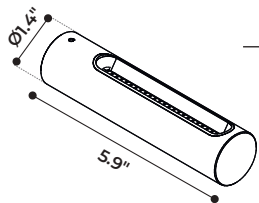

CAPSULE MONO EMISSION

	diffused	5W LED	5W Total	24VDC
	<i>bronze</i>	<i>black</i>	<i>aluminum</i>	
2700/2800K	570lm	D902030009	D902030007	D902030006
3000/3100K	600lm	D902010009	D902010007	D902010006