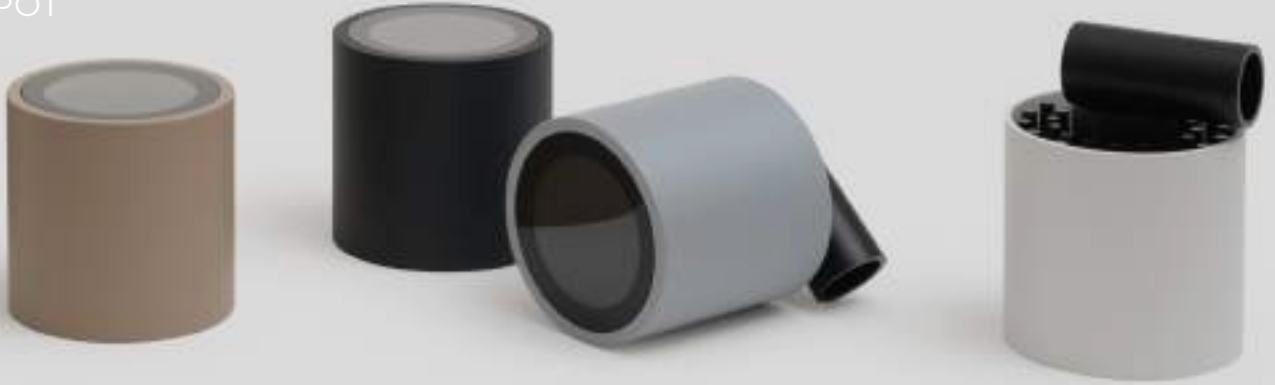

SPOT

15°

26°

36°

60°

15°

12W LED

14W

Total

24VDC

with honeycomb

white

sand

aluminum

black

2700K

D902030042

D902030043

D902030045

D902030041

3000K

D902010042

D902010043

D902010045

D902010041