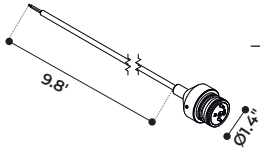

FUNIS (Rope)

24VDC