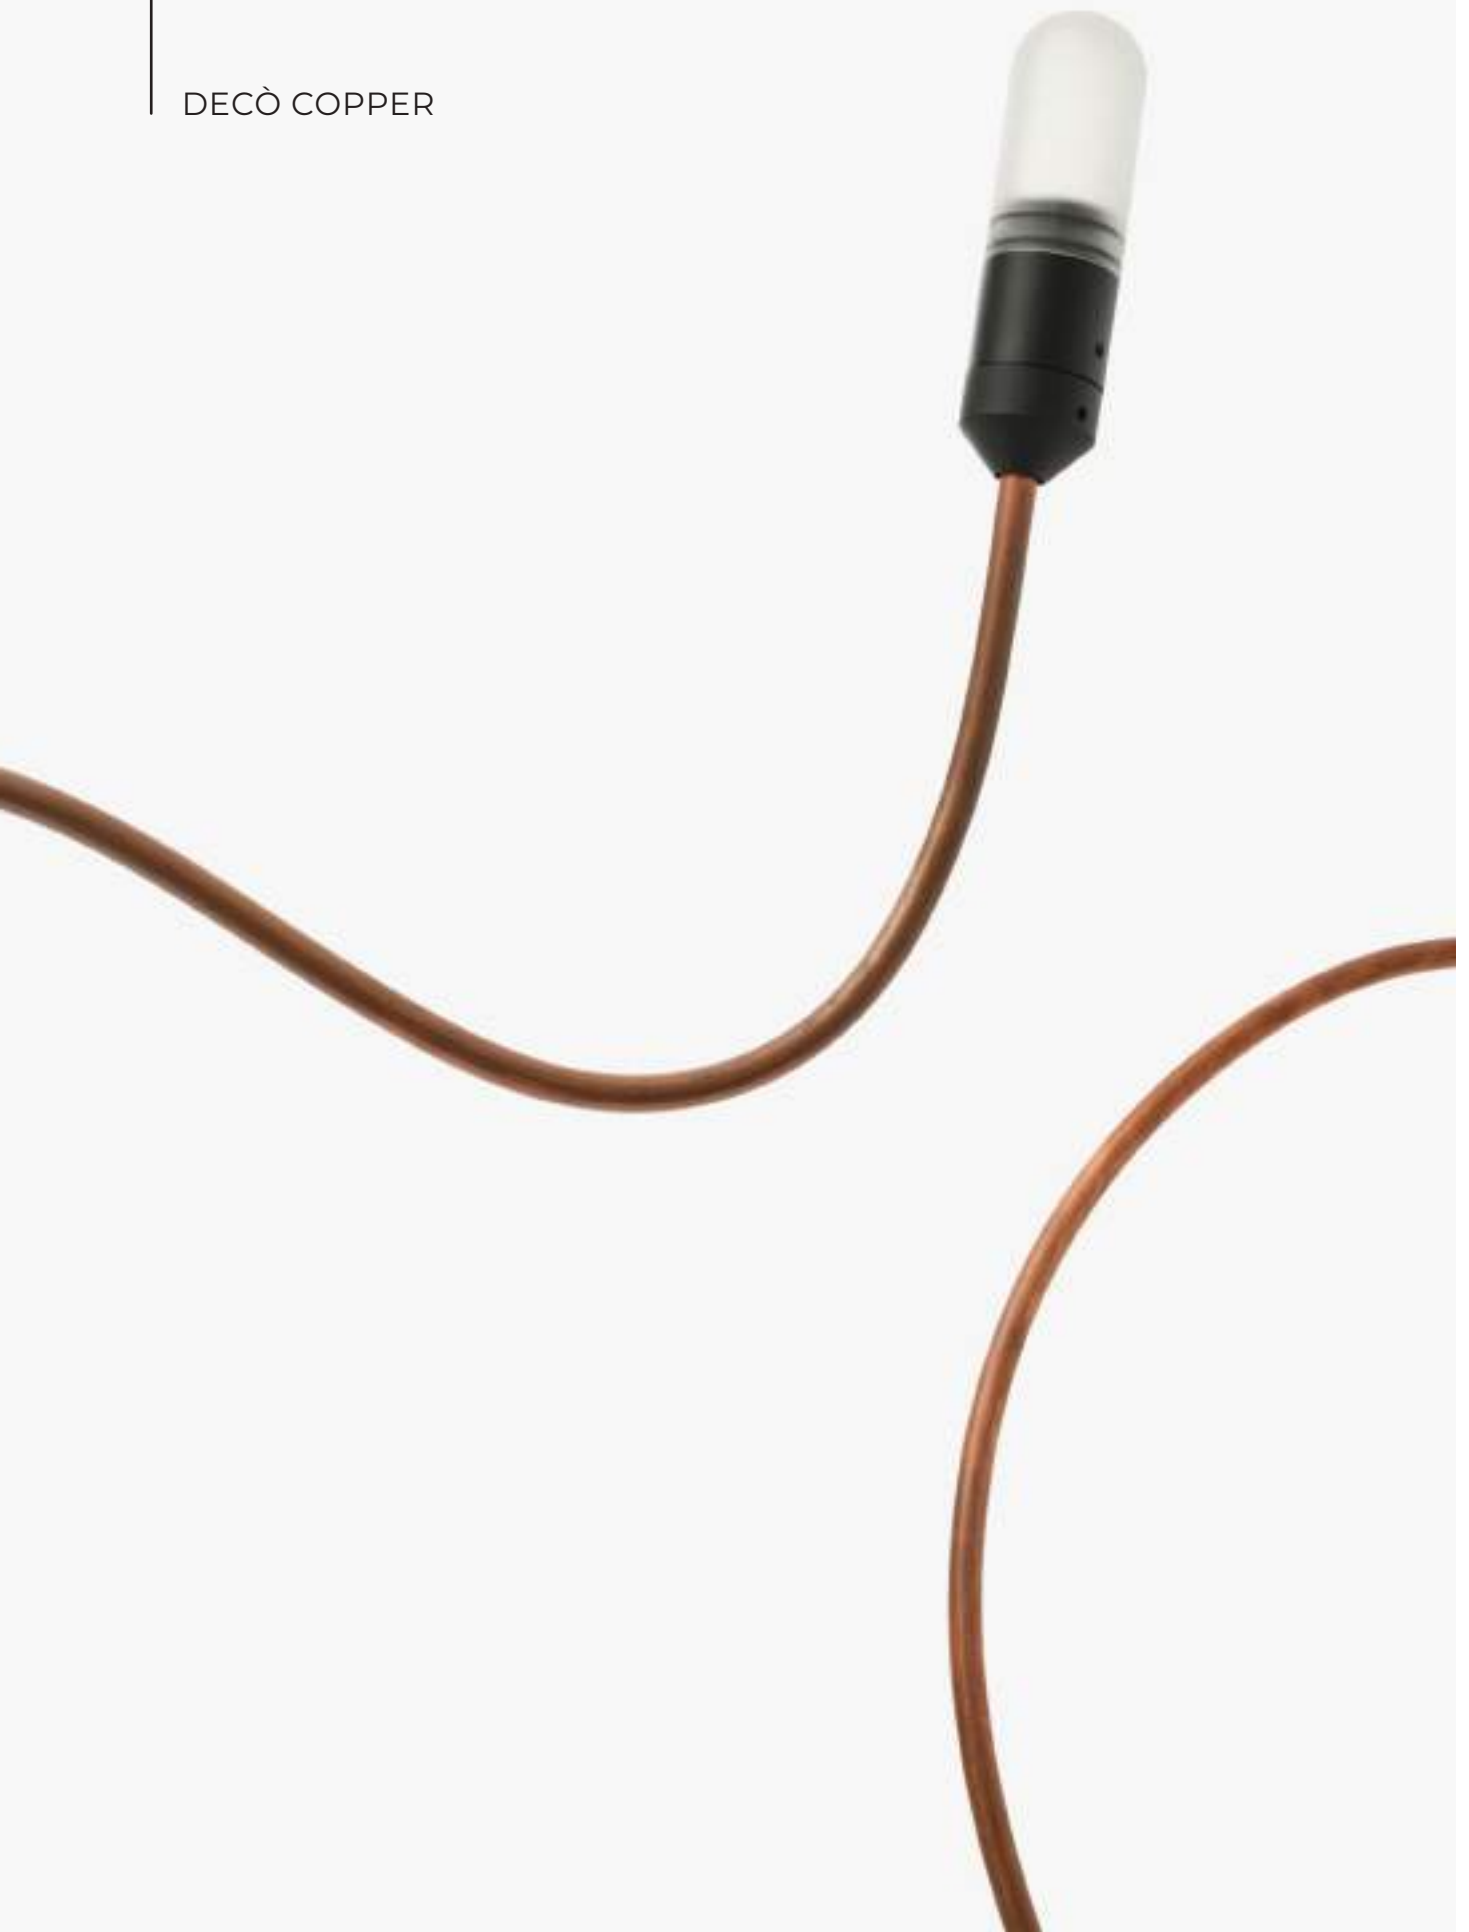

X

24Vdc required remote power supply (it is possible to dim on 24Vdc)

MUSE: MULTI USE

INTERCHANGEABLE SOURCES

DECÒ COPPER

SUPPORT

- **BOLLARD**

Extruded black anodized aluminum, 1.4"x1.4" available in three sizes: 11.8", 19.7", 31.5", with a fixing base of 3.5" of diameter and an aesthetical cover. The bollard can be oriented 360° on the base and fixed to it with nuts. Equipped with a power supply integral or remote 24VDC, the lighting source operates at 24V through a spring connector in male/female version present on the accessories, fixed by nuts, and protect with rubber washer to ensure watertightness and allowing the complete rotation of 360°.