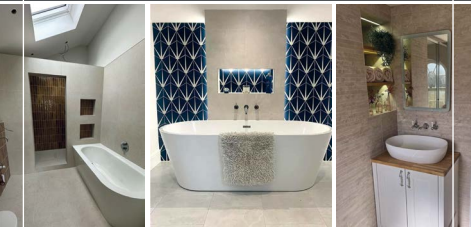

- Chris

➦ 2zzplenty.co.uk f

✉ 2zzplentycleaningservices@gmail.com

☎ 07551 910887 📞

SET STONE
TILING

PORCELAIN AND NATURAL STONE SUPPLY AND FIT
DRAINAGE SYSTEMS WITH A SEAMLESS FINISH
WETROOM BATHROOMS
EPOXY RESIN & MITRED EDGES
WALL CLADDING
ALL PREPARATION WORKS CARRIED OUT