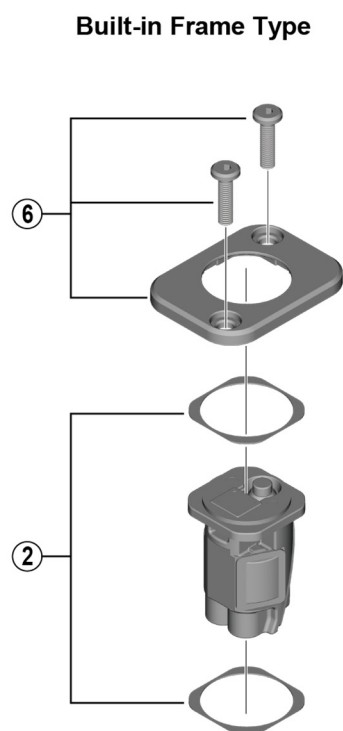

Junction EW-RS910

ITEM NO.	SHIMANO CODE NO.	DESCRIPTION
1	Y71J98020	Handle Holder A & B
2	Y71J98030	Cushion (2 pcs.)
3	Y71J00019	Wire Holder
4	Y71J98010	End Cap & Cushion
5	Y71J00020	Dummy Wire
6	Y71J98040	Frame Holder & Fixing Bolts