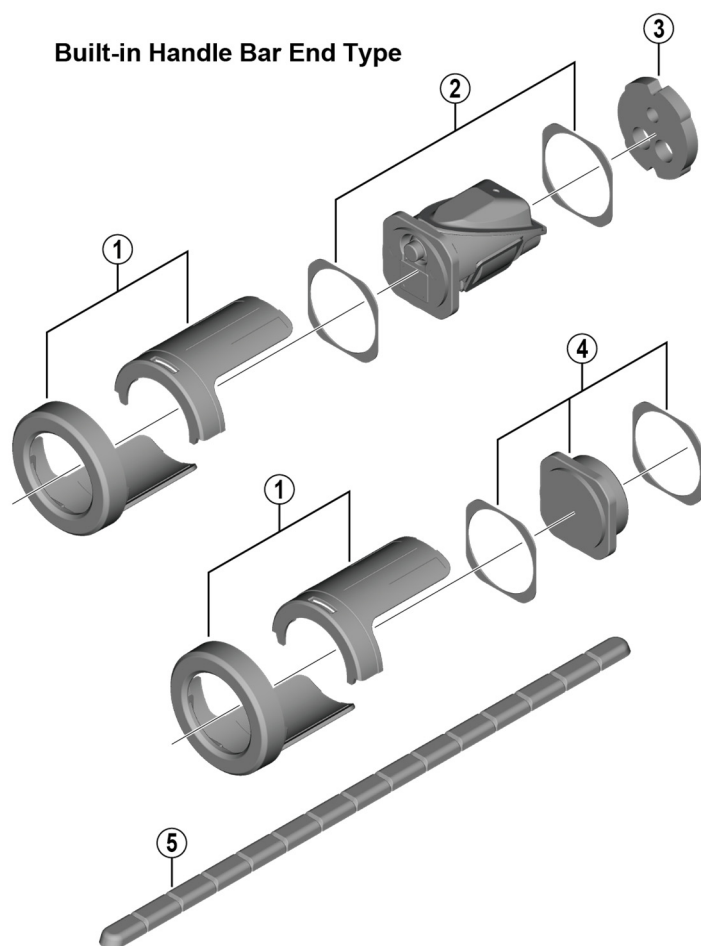

Junction EW-RS910

ITEM NO.	SHIMANO CODE NO.	DESCRIPTION
1	Y71J98020	Handle Holder A & B
2	Y71J98030	Cushion (2 pcs.)
3	Y71J00019	Wire Holder
4	Y71J98010	End Cap & Cushion
5	Y71J00020	Dummy Wire
6	Y71J98040	Frame Holder & Fixing Bolts